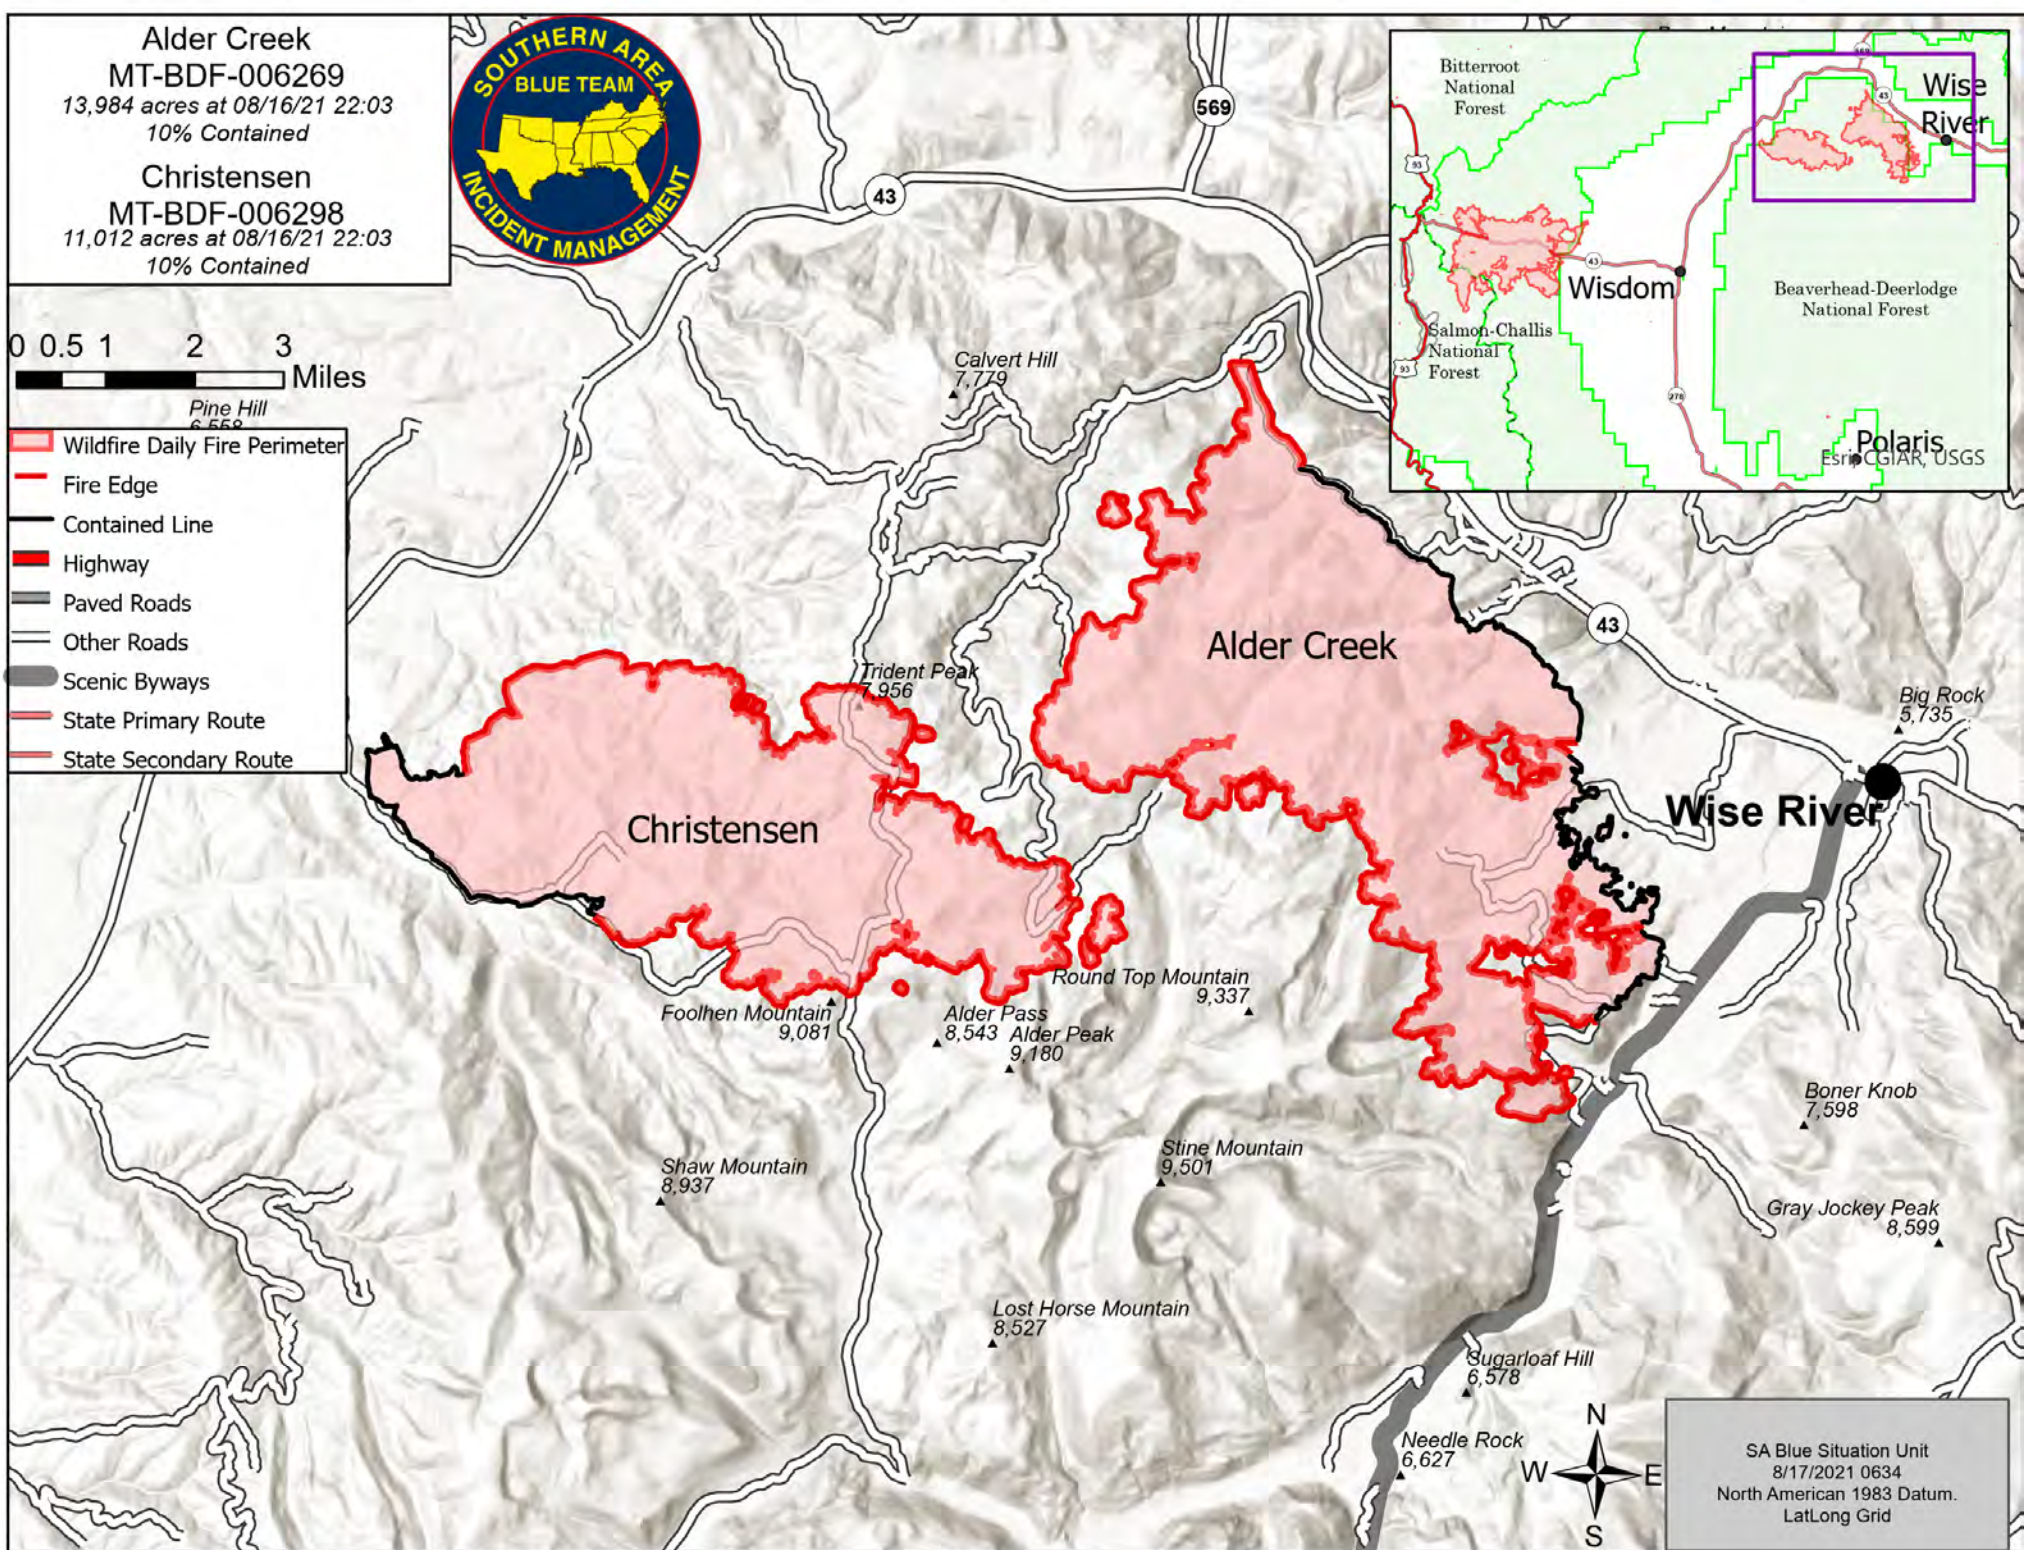

Alder Creek  
MT-BDF-006269  
13,984 acres at 08/16/21 22:03  
10% Contained

Christensen  
MT-BDF-006298  
11,012 acres at 08/16/21 22:03  
10% Contained

0 0.5 1 2 3  
Miles

Pine Hill  
6,559

- Wildfire Daily Fire Perimeter
- Fire Edge
- Contained Line
- Highway
- Paved Roads
- Other Roads
- Scenic Byways
- State Primary Route
- State Secondary Route

SA Blue Situation Unit  
8/17/2021 0634  
North American 1983 Datum.  
LatLong Grid