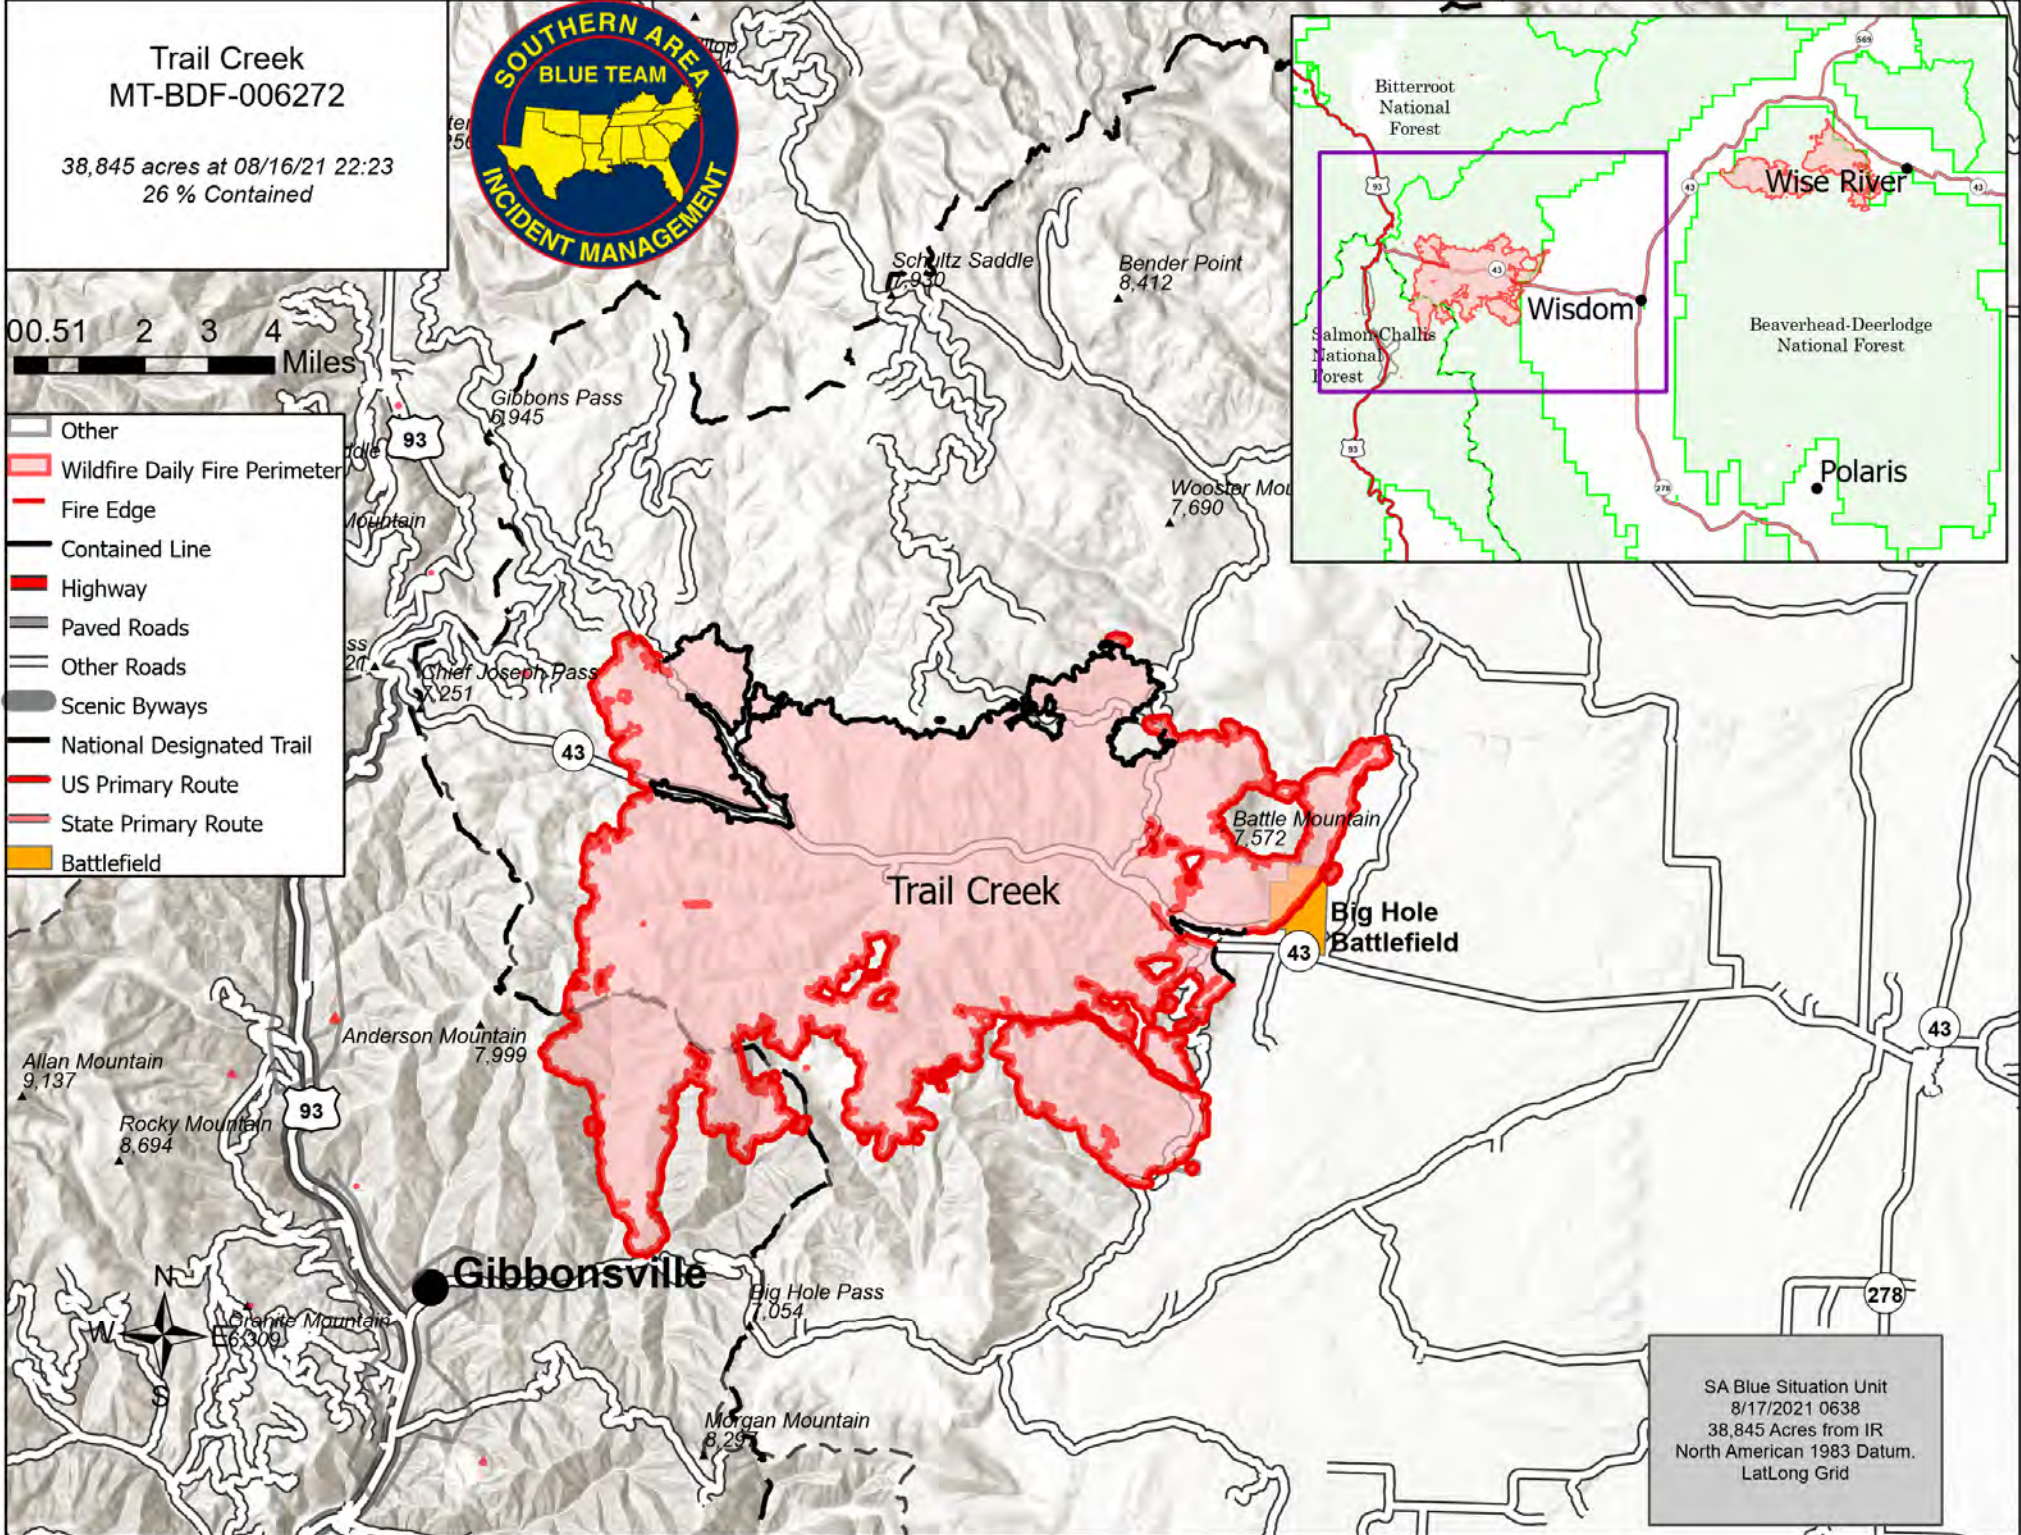

# Trail Creek MT-BDF-006272

38,845 acres at 08/16/21 22:23  
26 % Contained

- Other
- Wildfire Daily Fire Perimeter
- Fire Edge
- Contained Line
- Highway
- Paved Roads
- Other Roads
- Scenic Byways
- National Designated Trail
- US Primary Route
- State Primary Route
- Battlefield

SA Blue Situation Unit  
8/17/2021 0638  
38,845 Acres from IR  
North American 1983 Datum.  
LatLong Grid