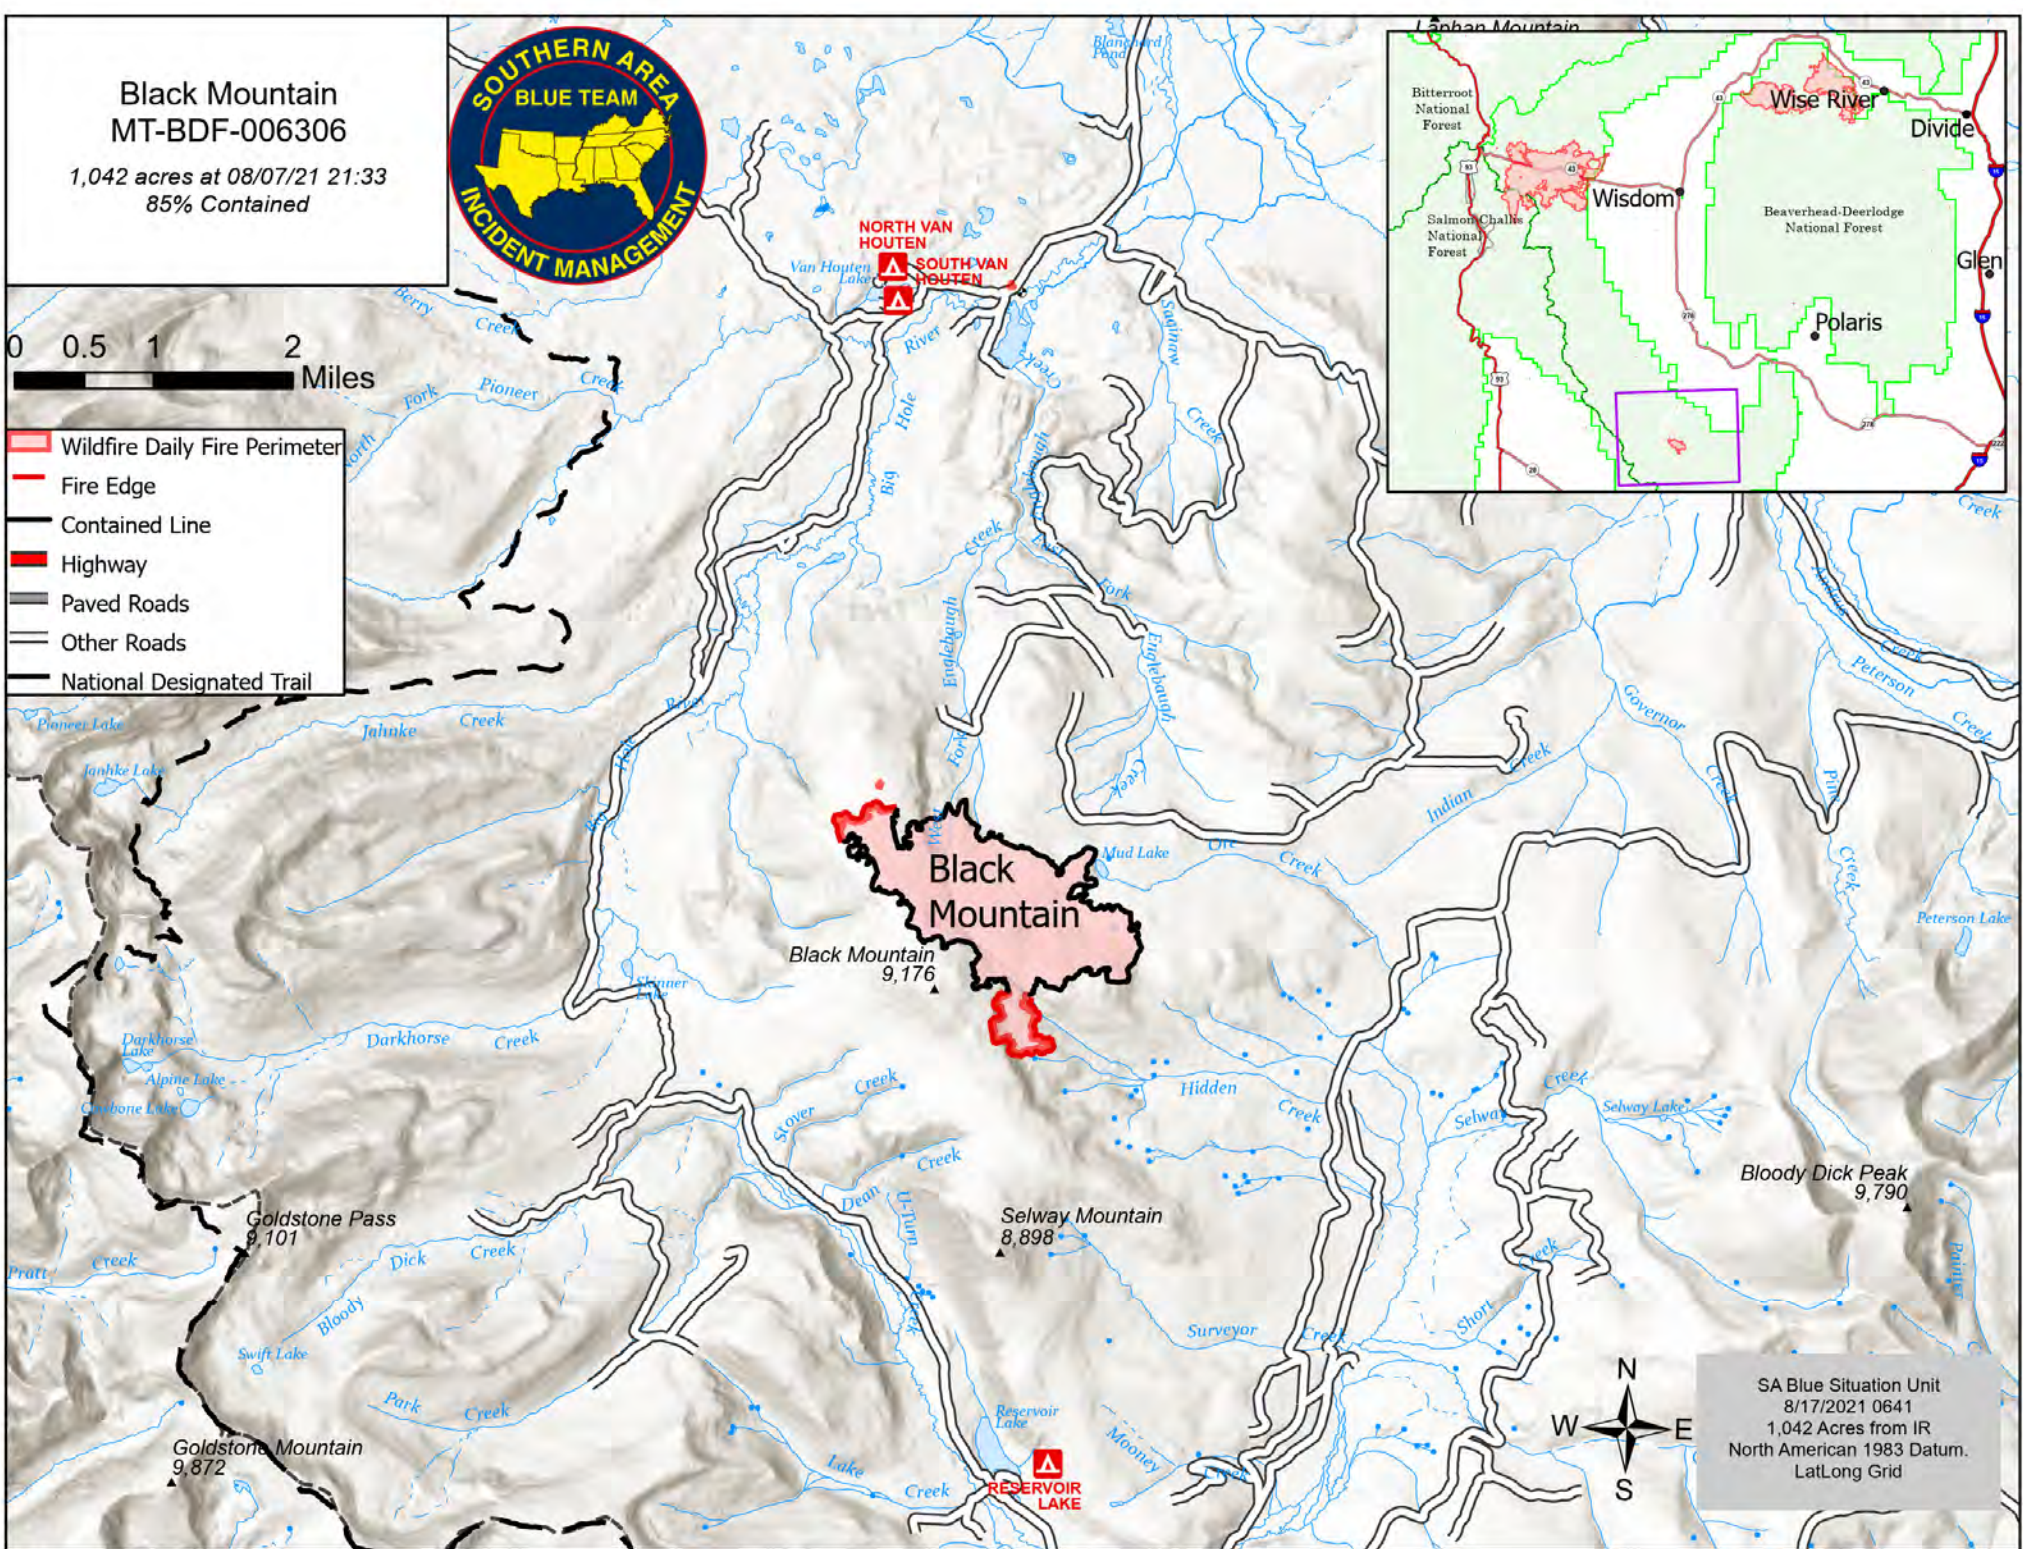

Black Mountain MT-BDF-006306

1,042 acres at 08/07/21 21:33
85% Contained

0 0.5 1 2 Miles

- Wildfire Daily Fire Perimeter
- Fire Edge
- Contained Line
- Highway
- Paved Roads
- Other Roads
- National Designated Trail

SA Blue Situation Unit
8/17/2021 0641
1,042 Acres from IR
North American 1983 Datum.
Lat/Long Grid