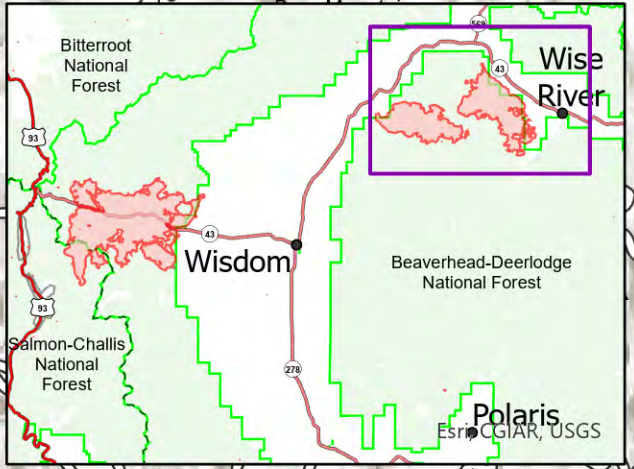

Alder Creek
 MT-BDF-006269
 13,984 acres at 08/16/21 22:03
 10% Contained

Christensen
 MT-BDF-006298
 11,012 acres at 08/16/21 22:03
 10% Contained

- Wildfire Daily Fire Perimeter
- Fire Edge
- Contained Line
- Highway
- Paved Roads
- Other Roads
- Scenic Byways
- State Primary Route
- State Secondary Route

Christensen

Alder Creek

Wise River

Foolhen Mountain
▲ 9,081

Alder Pass
▲ 8,543

Alder Peak
▲ 9,180

Round Top Mountain
▲ 9,337

Shaw Mountain
▲ 8,937