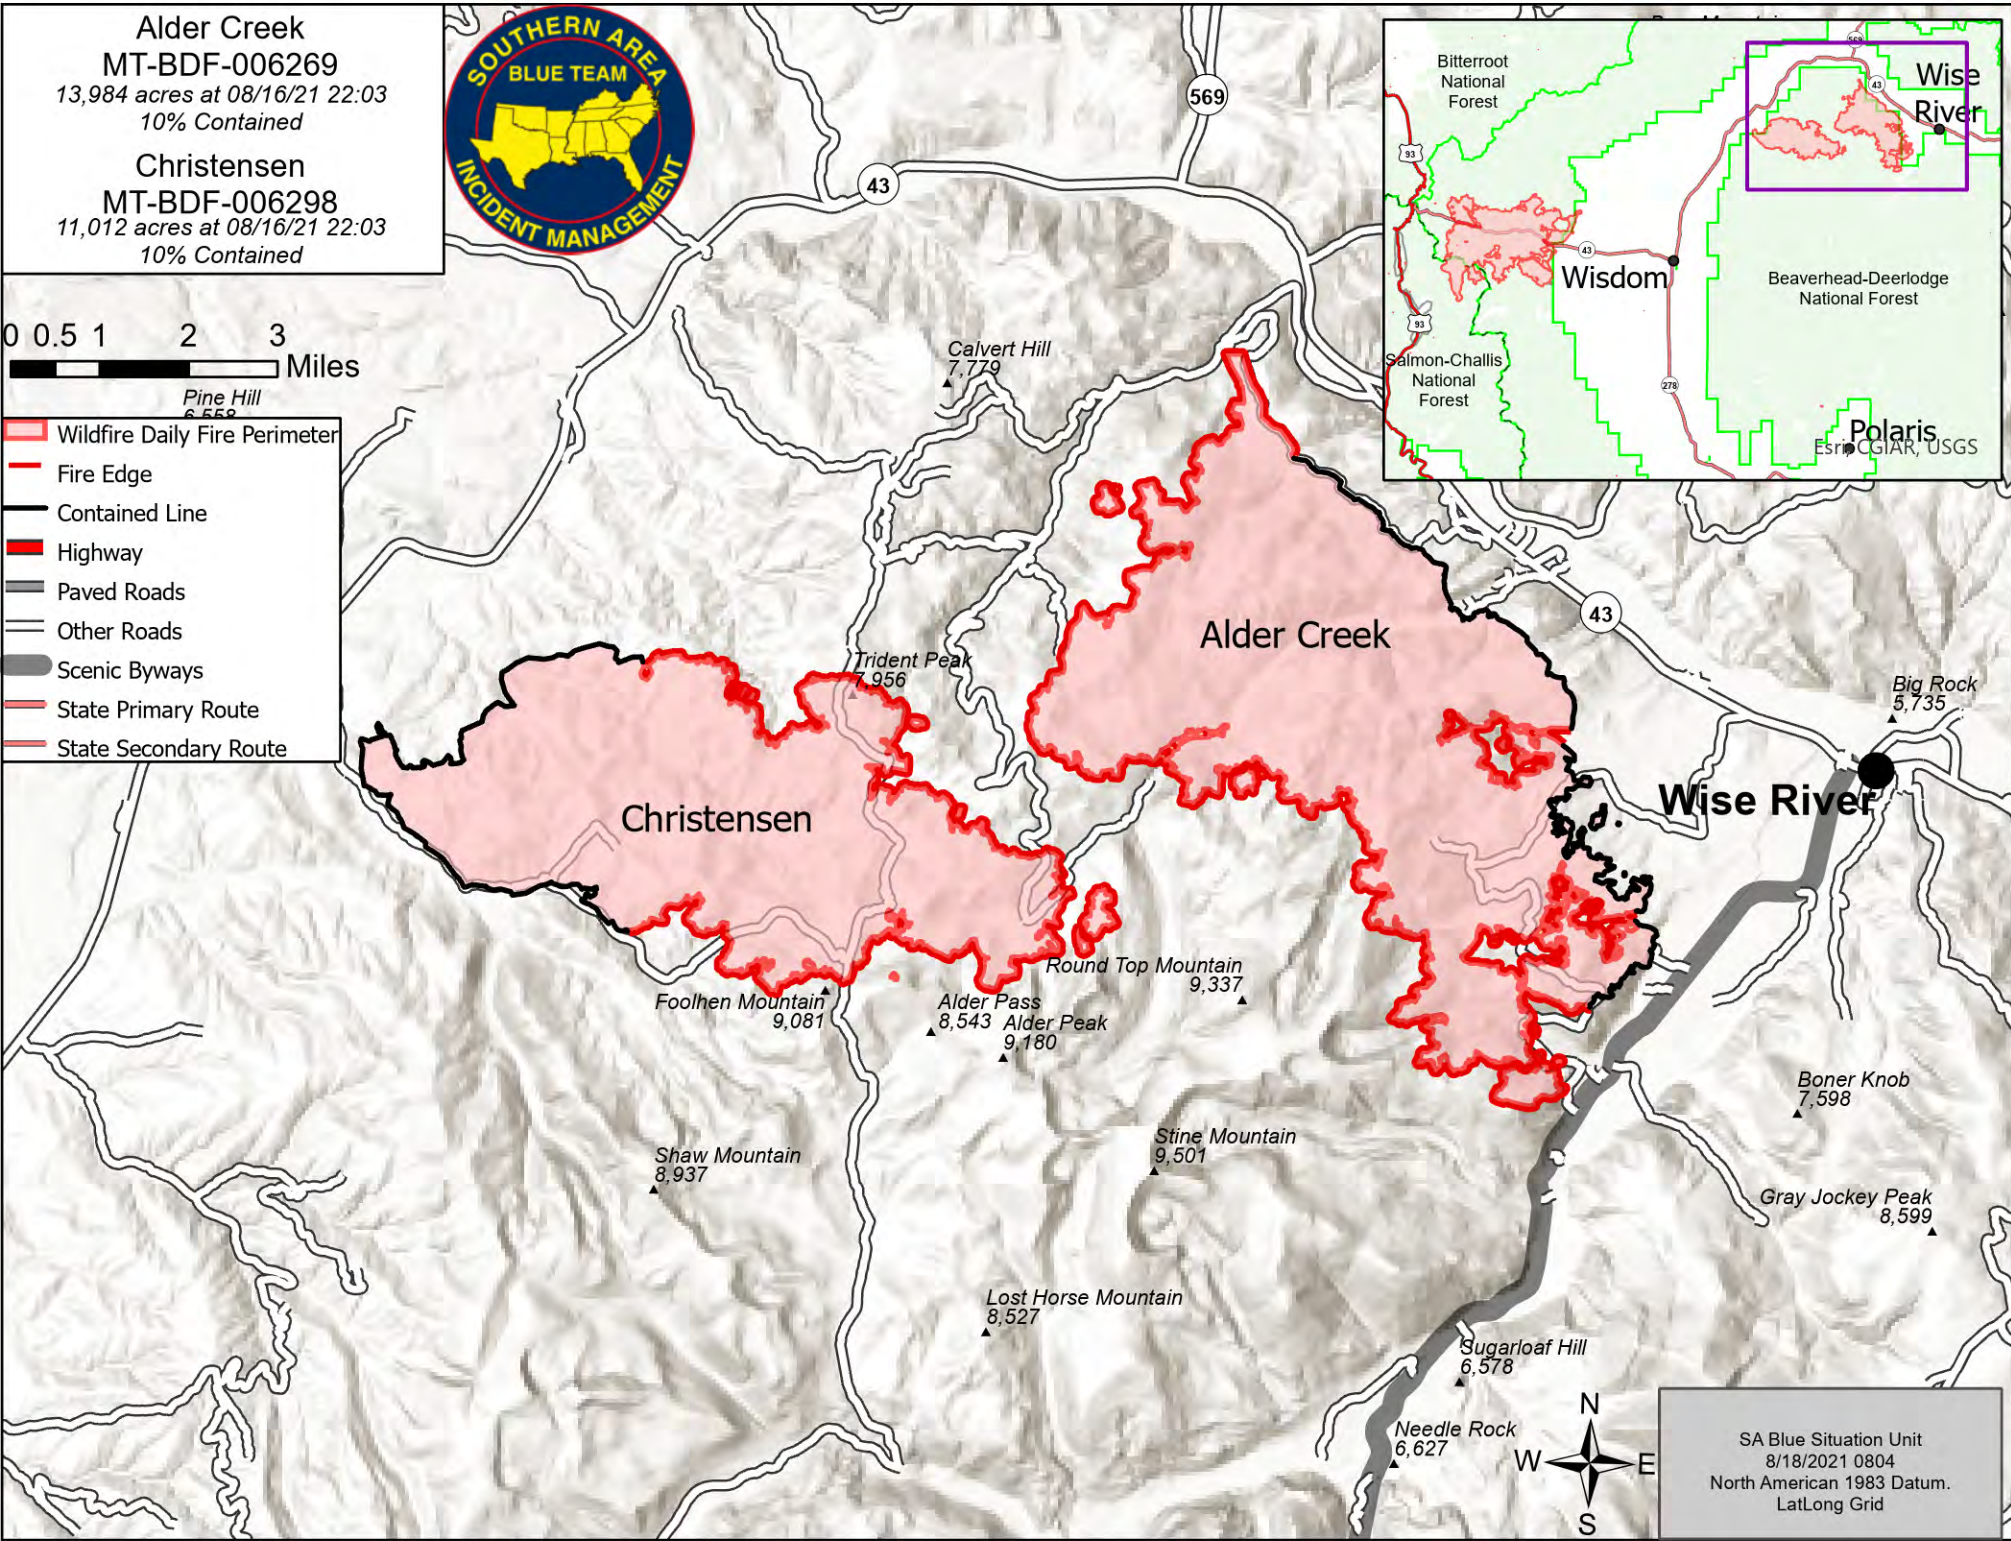

Alder Creek
 MT-BDF-006269
 13,984 acres at 08/16/21 22:03
 10% Contained

Christensen
 MT-BDF-006298
 11,012 acres at 08/16/21 22:03
 10% Contained

- Wildfire Daily Fire Perimeter
- Fire Edge
- Contained Line
- Highway
- Paved Roads
- Other Roads
- Scenic Byways
- State Primary Route
- State Secondary Route

Christensen

Alder Creek

Wise River

Foolhen Mountain
▲ 9,081

Alder Pass
▲ 8,543

Alder Peak
▲ 9,180

Round Top Mountain
▲ 9,337

Shaw Mountain
▲ 8,937

Lost Horse Mountain
▲ 8,527

Stine Mountain
▲ 9,501

Sugarloaf Hill
▲ 6,578

Needle Rock
▲ 6,627

Boner Knob
▲ 7,598

Gray Jockey Peak
▲ 8,599

Calvert Hill
▲ 7,779

43

569

43

93

278

SA Blue Situation Unit
 8/18/2021 0804
 North American 1983 Datum.
 LatLong Grid