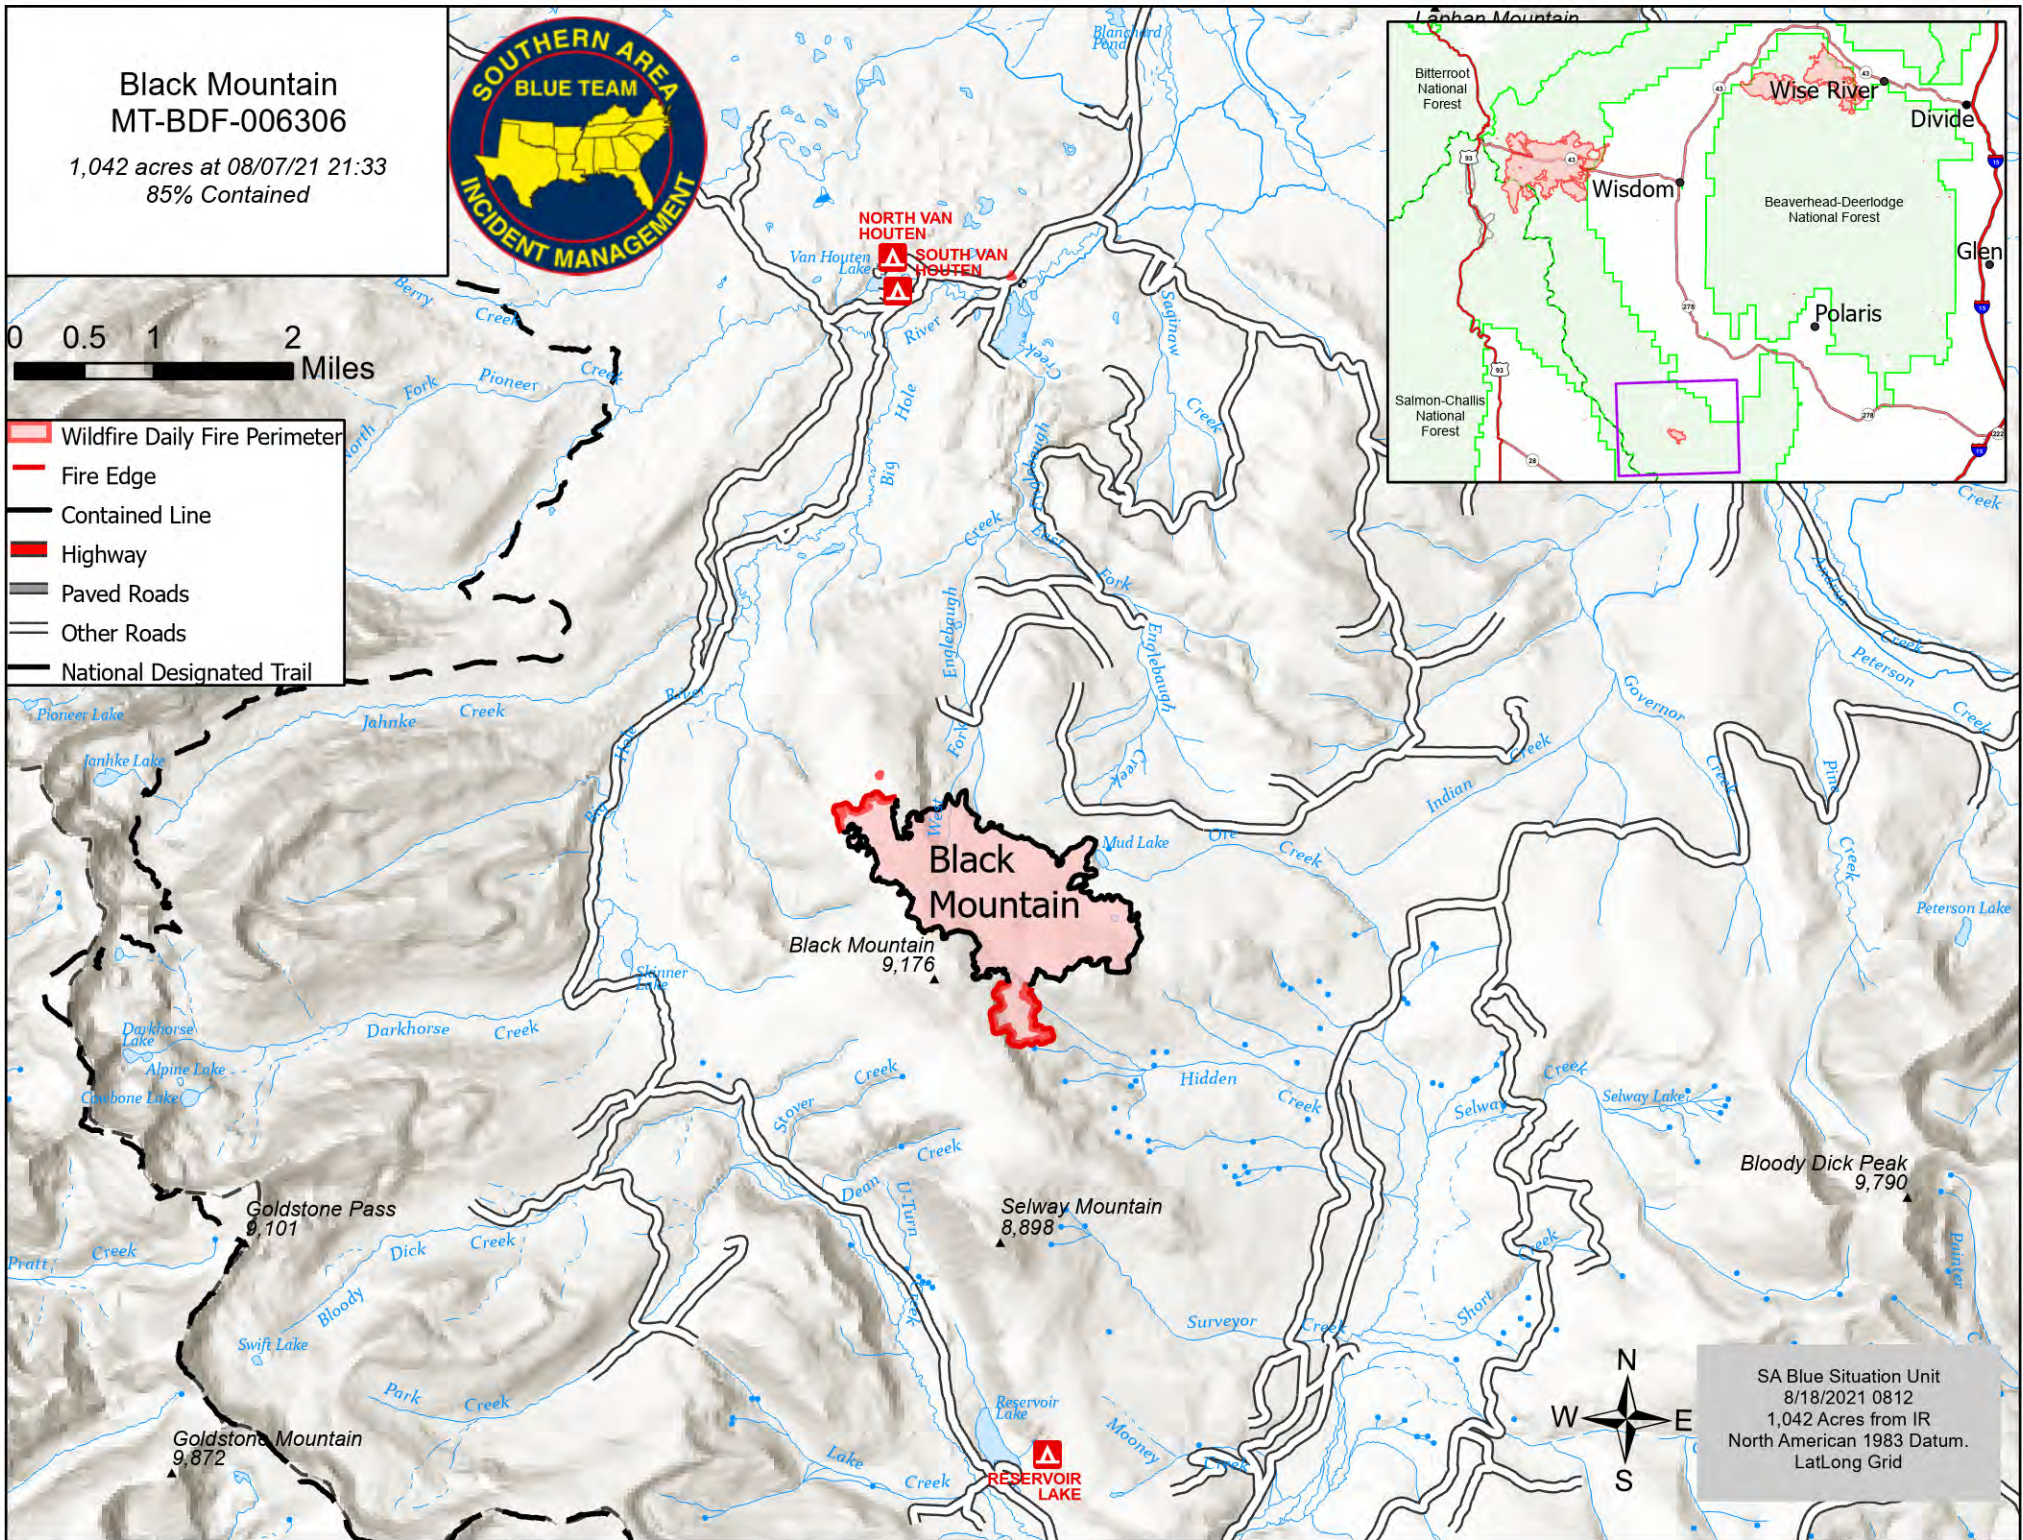

Black Mountain MT-BDF-006306

1,042 acres at 08/07/21 21:33
85% Contained

0 0.5 1 2 Miles

- Wildfire Daily Fire Perimeter
- Fire Edge
- Contained Line
- Highway
- Paved Roads
- Other Roads
- National Designated Trail

SA Blue Situation Unit
8/18/2021 0812
1,042 Acres from IR
North American 1983 Datum.
Lat/Long Grid