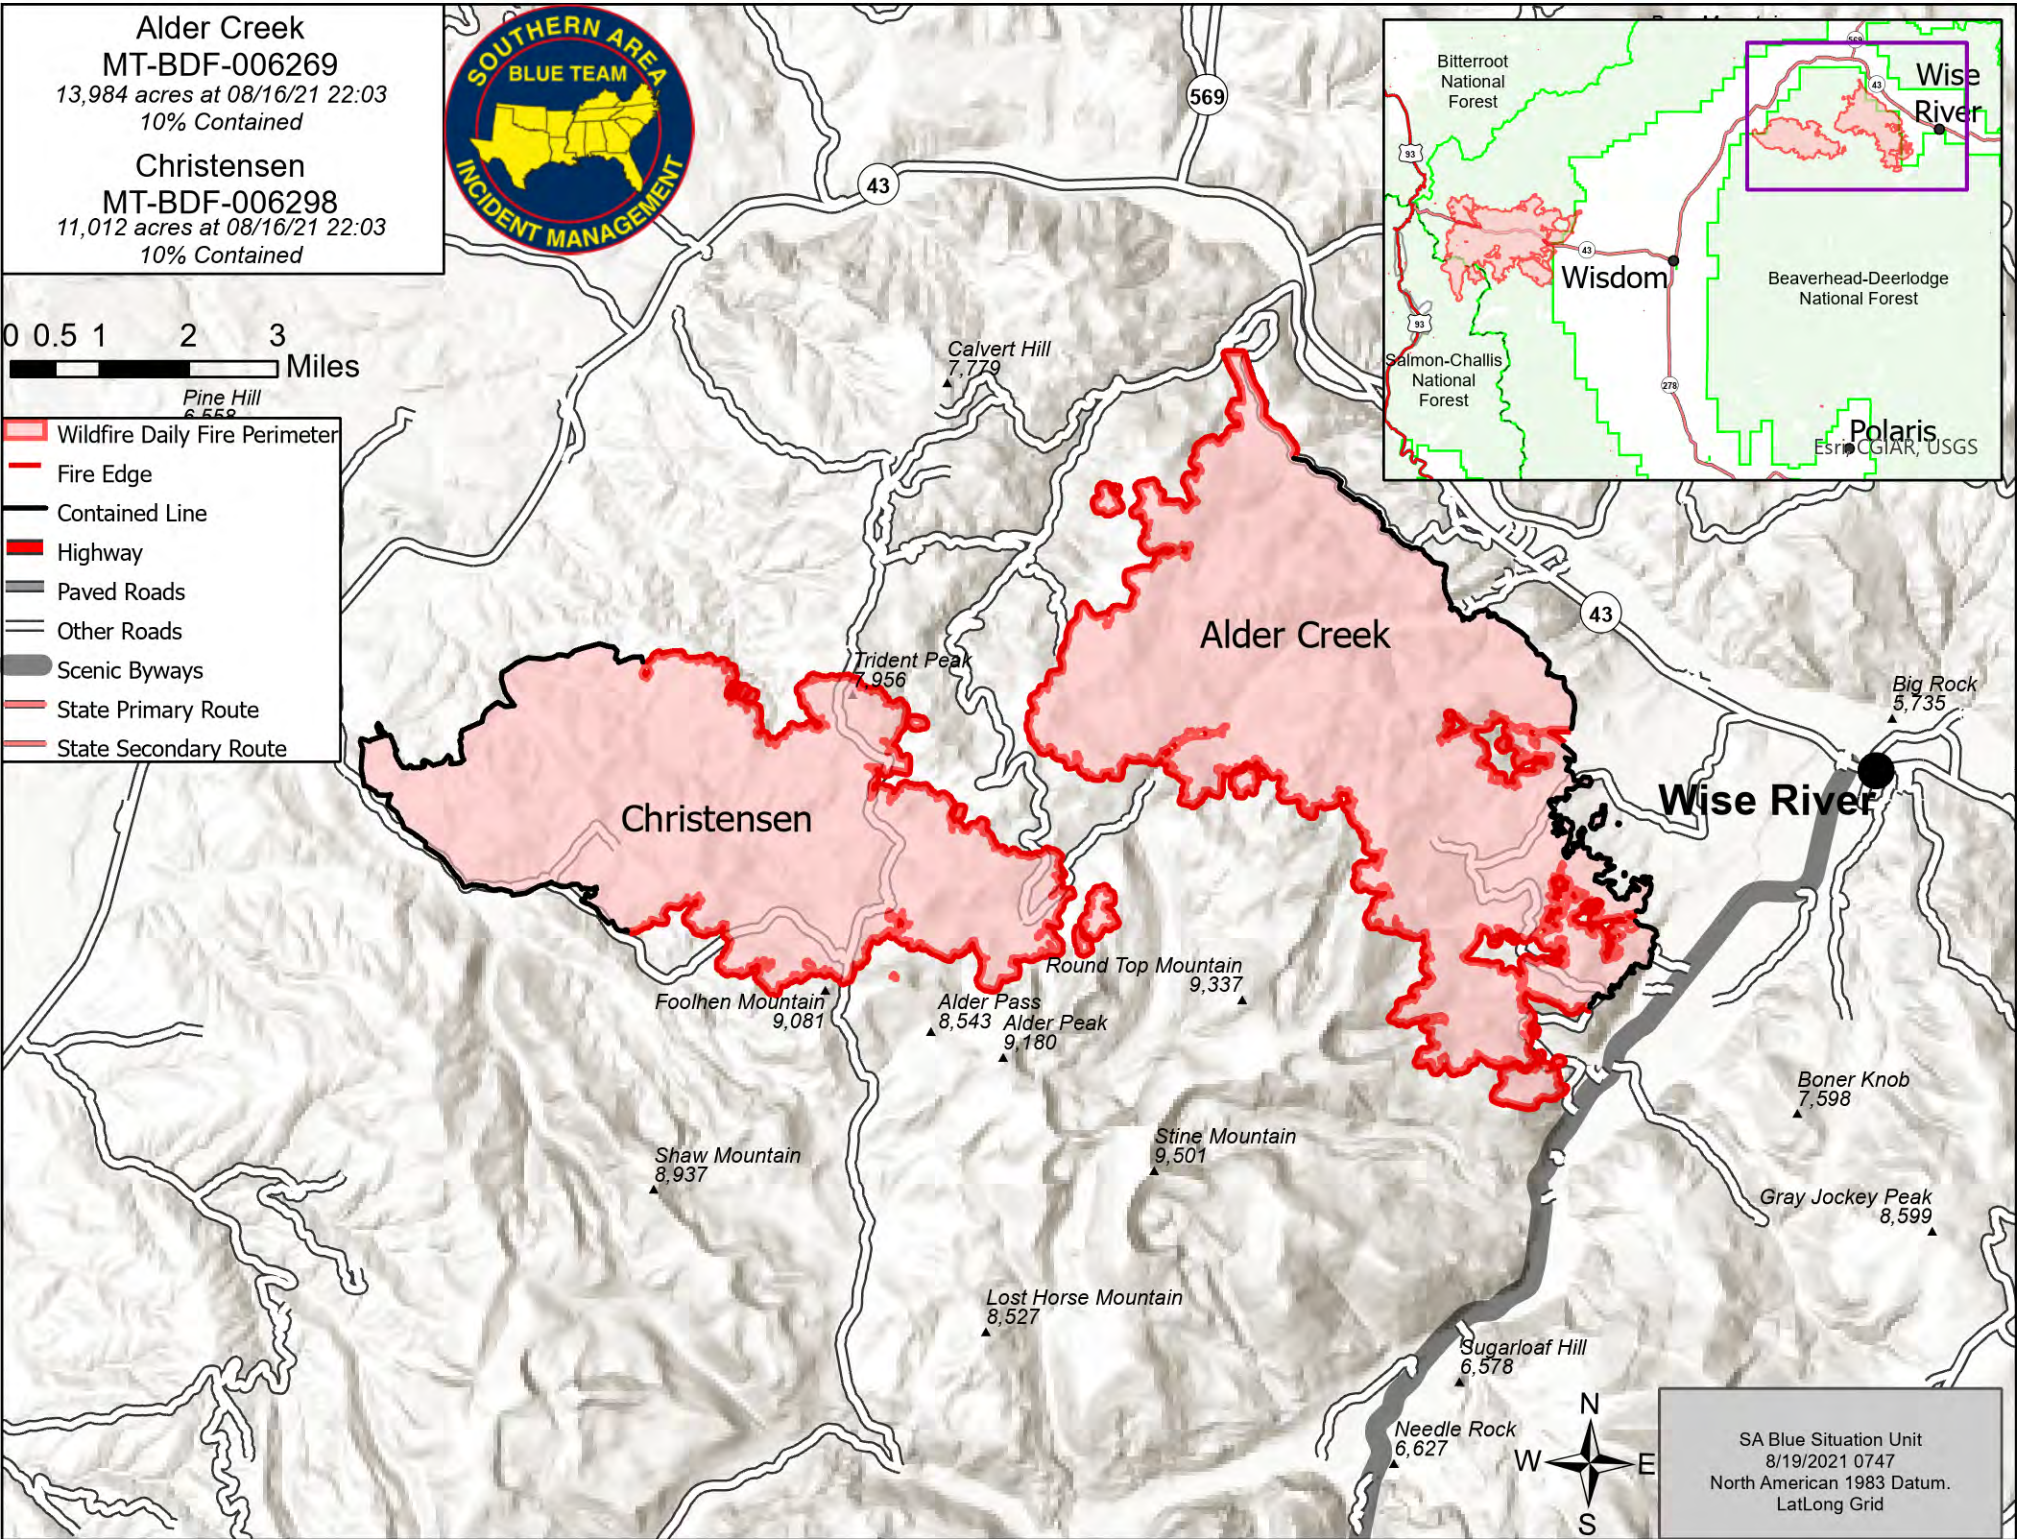

Alder Creek
 MT-BDF-006269
 13,984 acres at 08/16/21 22:03
 10% Contained

Christensen
 MT-BDF-006298
 11,012 acres at 08/16/21 22:03
 10% Contained

- Wildfire Daily Fire Perimeter
- Fire Edge
- Contained Line
- Highway
- Paved Roads
- Other Roads
- Scenic Byways
- State Primary Route
- State Secondary Route

SA Blue Situation Unit
 8/19/2021 0747
 North American 1983 Datum.
 LatLong Grid