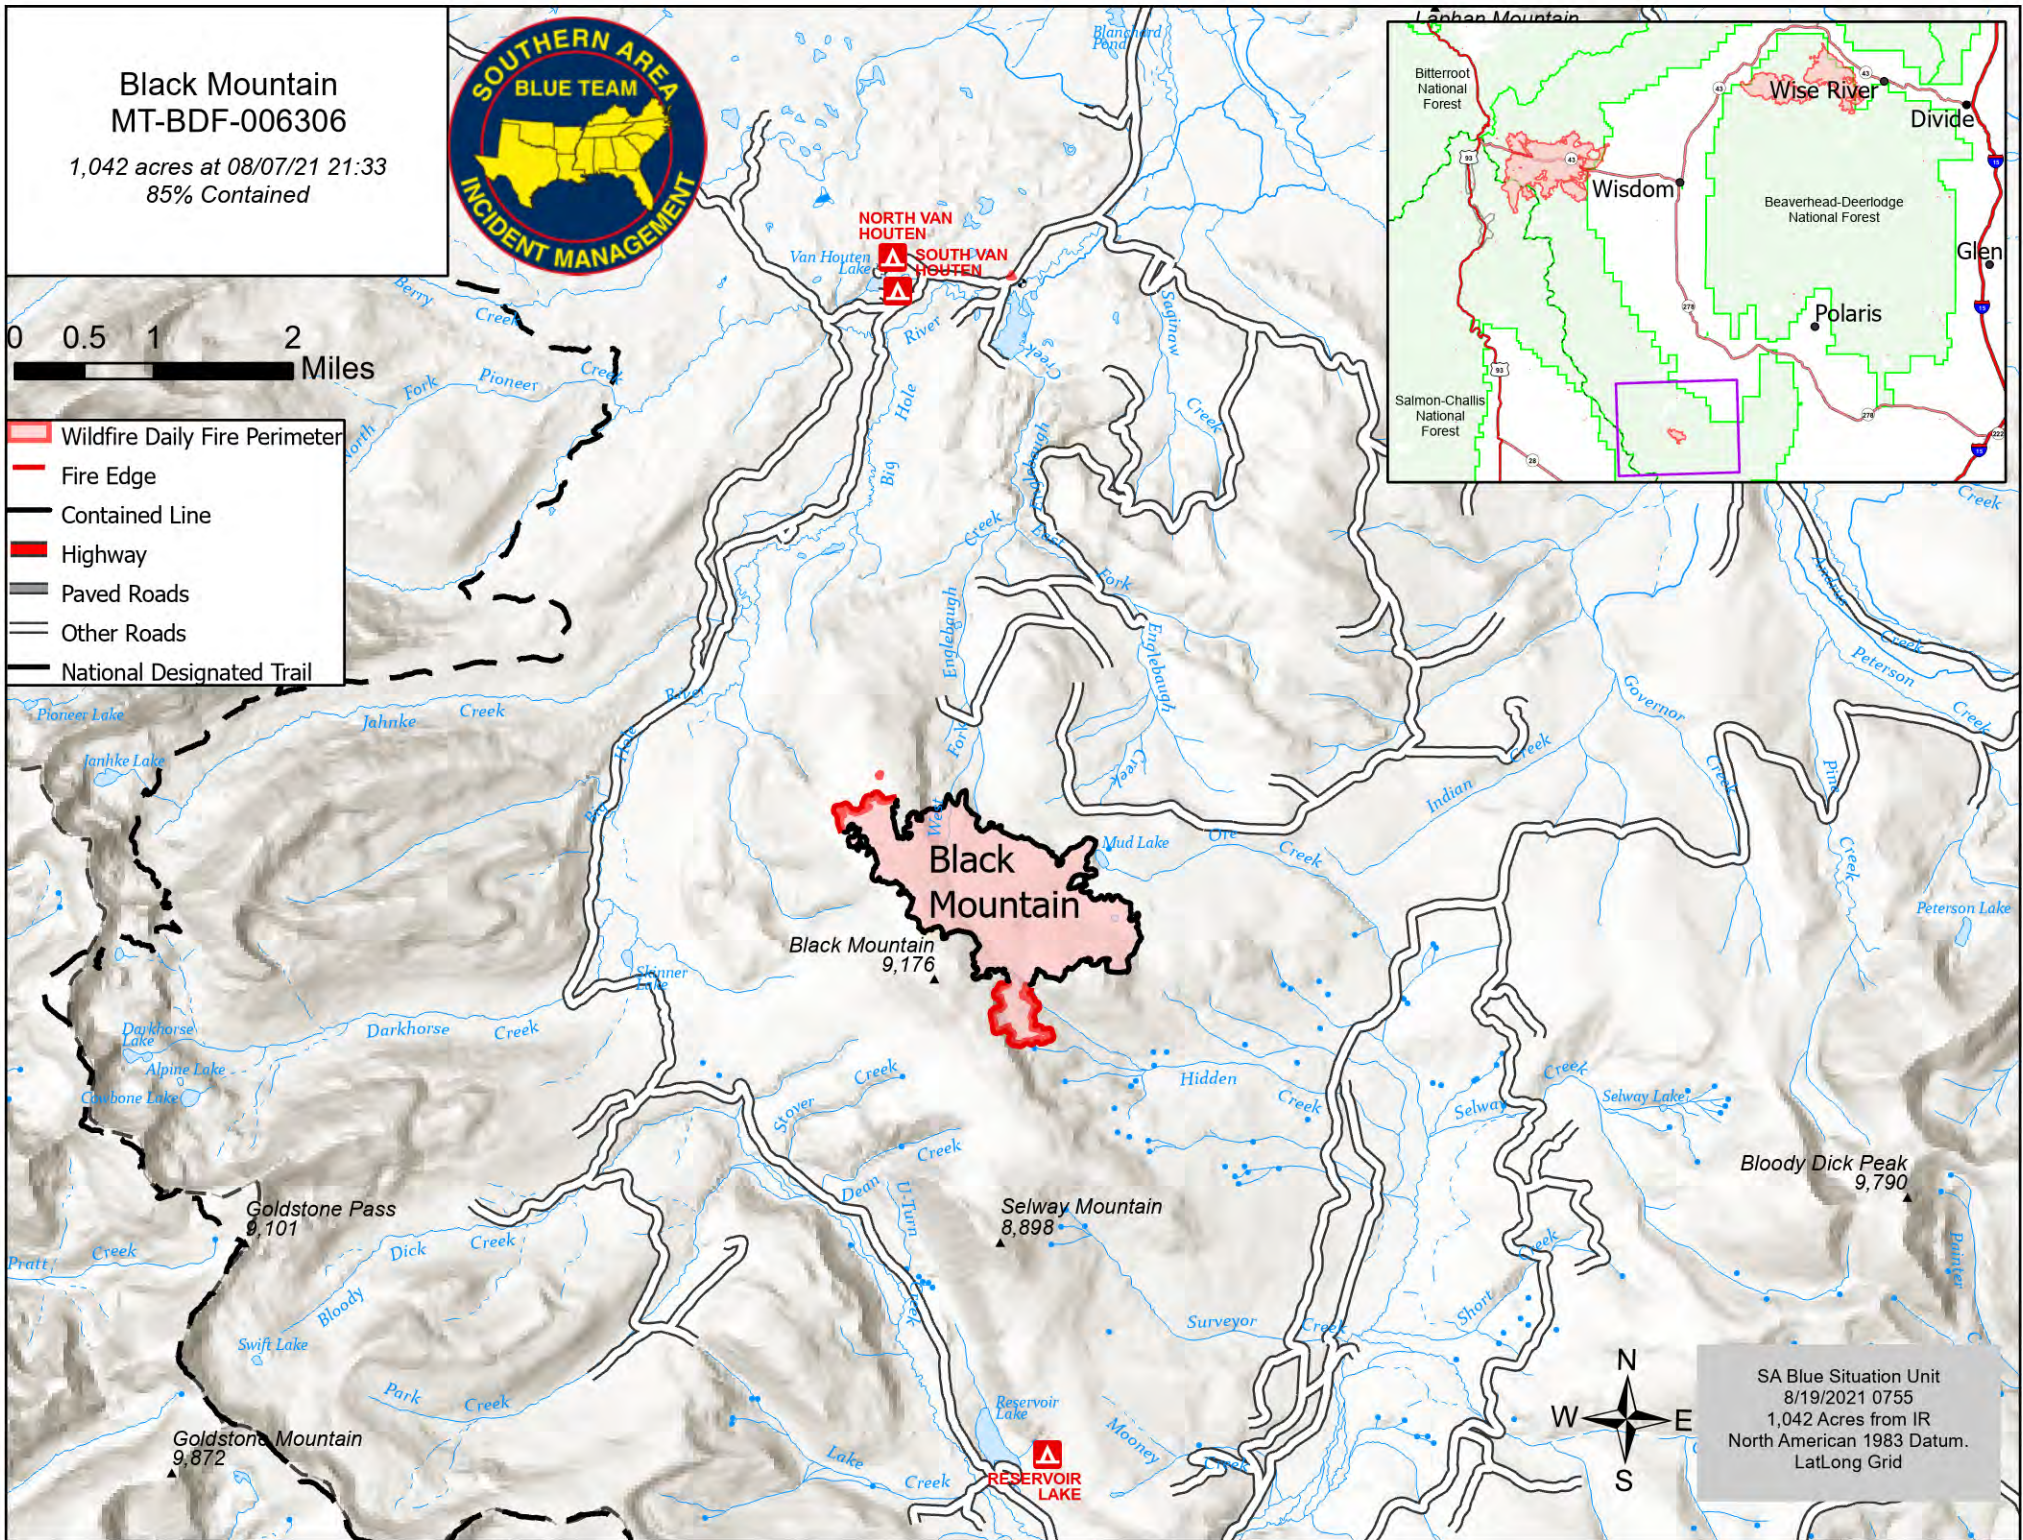

Black Mountain MT-BDF-006306

1,042 acres at 08/07/21 21:33
85% Contained

0 0.5 1 2 Miles

- Wildfire Daily Fire Perimeter
- Fire Edge
- Contained Line
- Highway
- Paved Roads
- Other Roads
- National Designated Trail

SA Blue Situation Unit
8/19/2021 0755
1,042 Acres from IR
North American 1983 Datum.
Lat/Long Grid