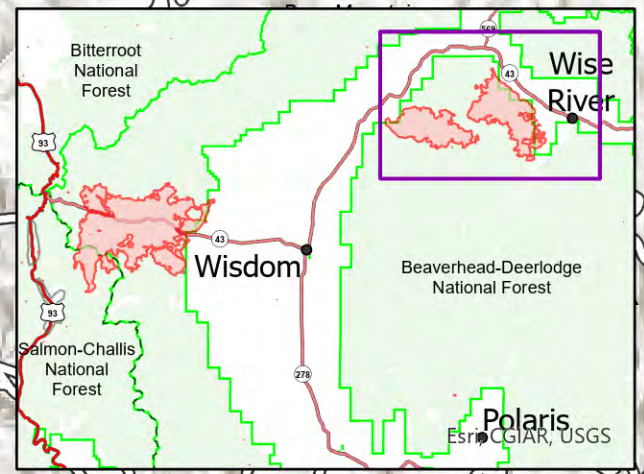

Alder Creek
MT-BDF-006269
14,056 acres at 08/19/21 20:39
10% Contained

Christensen
MT-BDF-006298
11,067 acres at 08/19/21 20:39
10% Contained

Pine Hill
6,552

- Wildfire Daily Fire Perimeter
- Fire Edge
- Contained Line
- Highway
- Paved Roads
- Other Roads
- Scenic Byways
- State Primary Route
- State Secondary Route

Christensen

Alder Creek

Wise River

Foolhen Mountain
9,081

Alder Pass
8,543

Alder Peak
9,180

Round Top Mountain
9,337

Shaw Mountain
8,937

569

43

SA Blue Situation Unit
8/20/2021 0855
North American 1983 Datum.
LatLong Grid