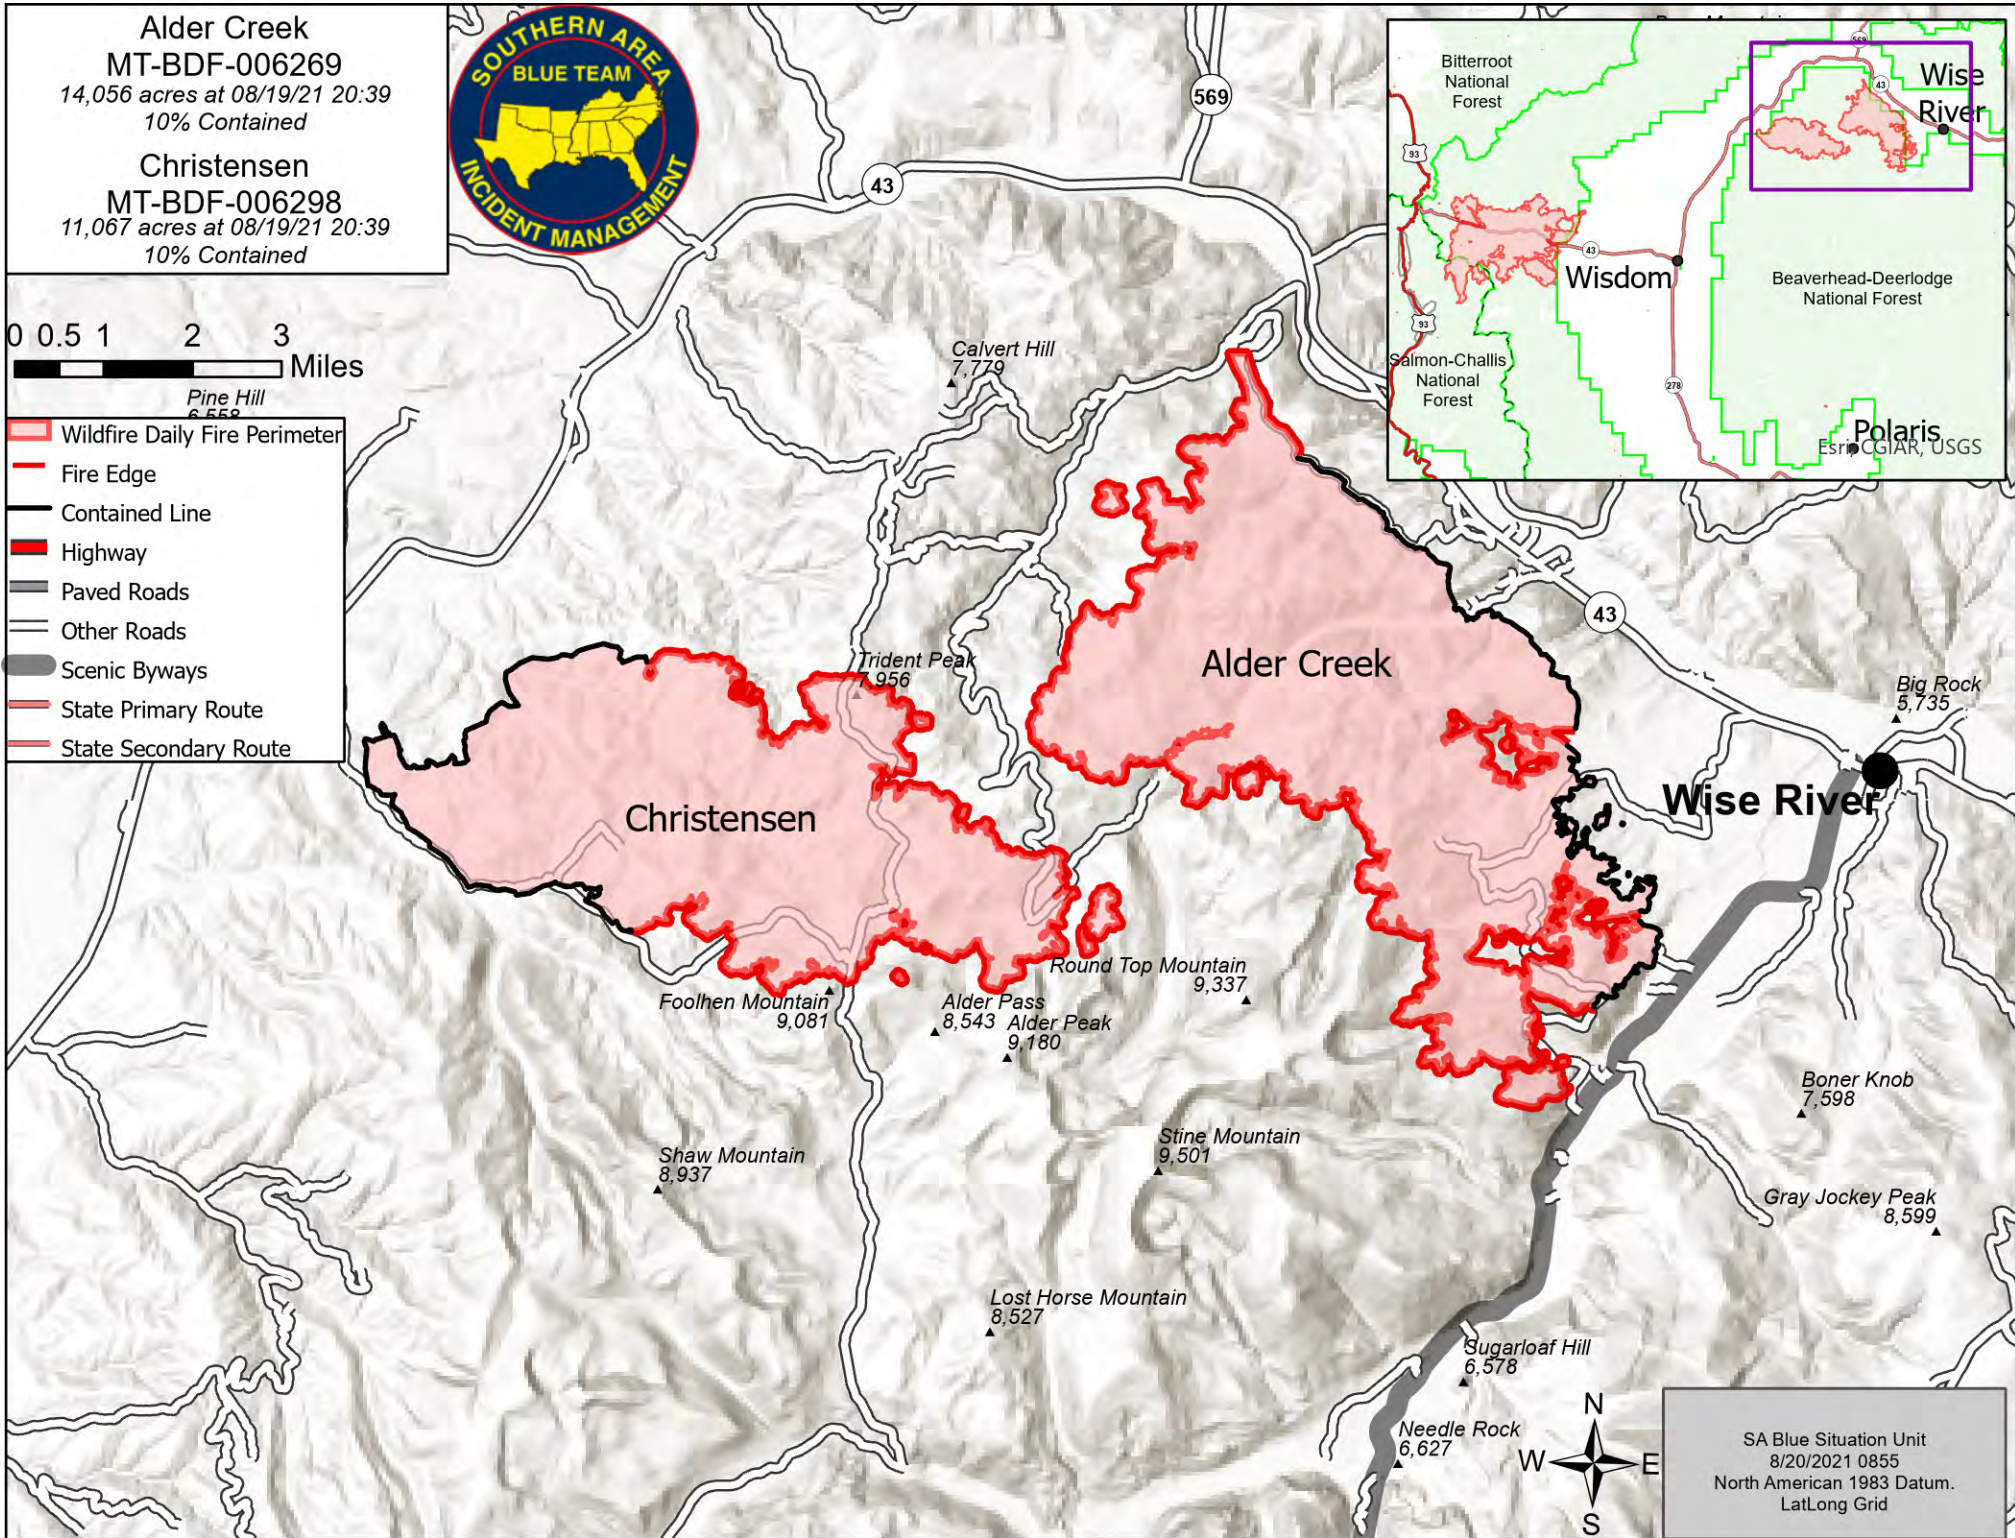

Alder Creek
MT-BDF-006269
14,056 acres at 08/19/21 20:39
10% Contained

Christensen
MT-BDF-006298
11,067 acres at 08/19/21 20:39
10% Contained

Pine Hill
6,552

- Wildfire Daily Fire Perimeter
- Fire Edge
- Contained Line
- Highway
- Paved Roads
- Other Roads
- Scenic Byways
- State Primary Route
- State Secondary Route

Christensen

Alder Creek

Wise River

Foolhen Mountain
9,081

Alder Pass
8,543

Alder Peak
9,180

Round Top Mountain
9,337

Shaw Mountain
8,937

Lost Horse Mountain
8,527

Stine Mountain
9,501

Sugarloaf Hill
6,578

Needle Rock
6,627

Boner Knob
7,598

Gray Jockey Peak
8,599

Calvert Hill
7,779

43

569

43

SA Blue Situation Unit
8/20/2021 0855
North American 1983 Datum.
LatLong Grid