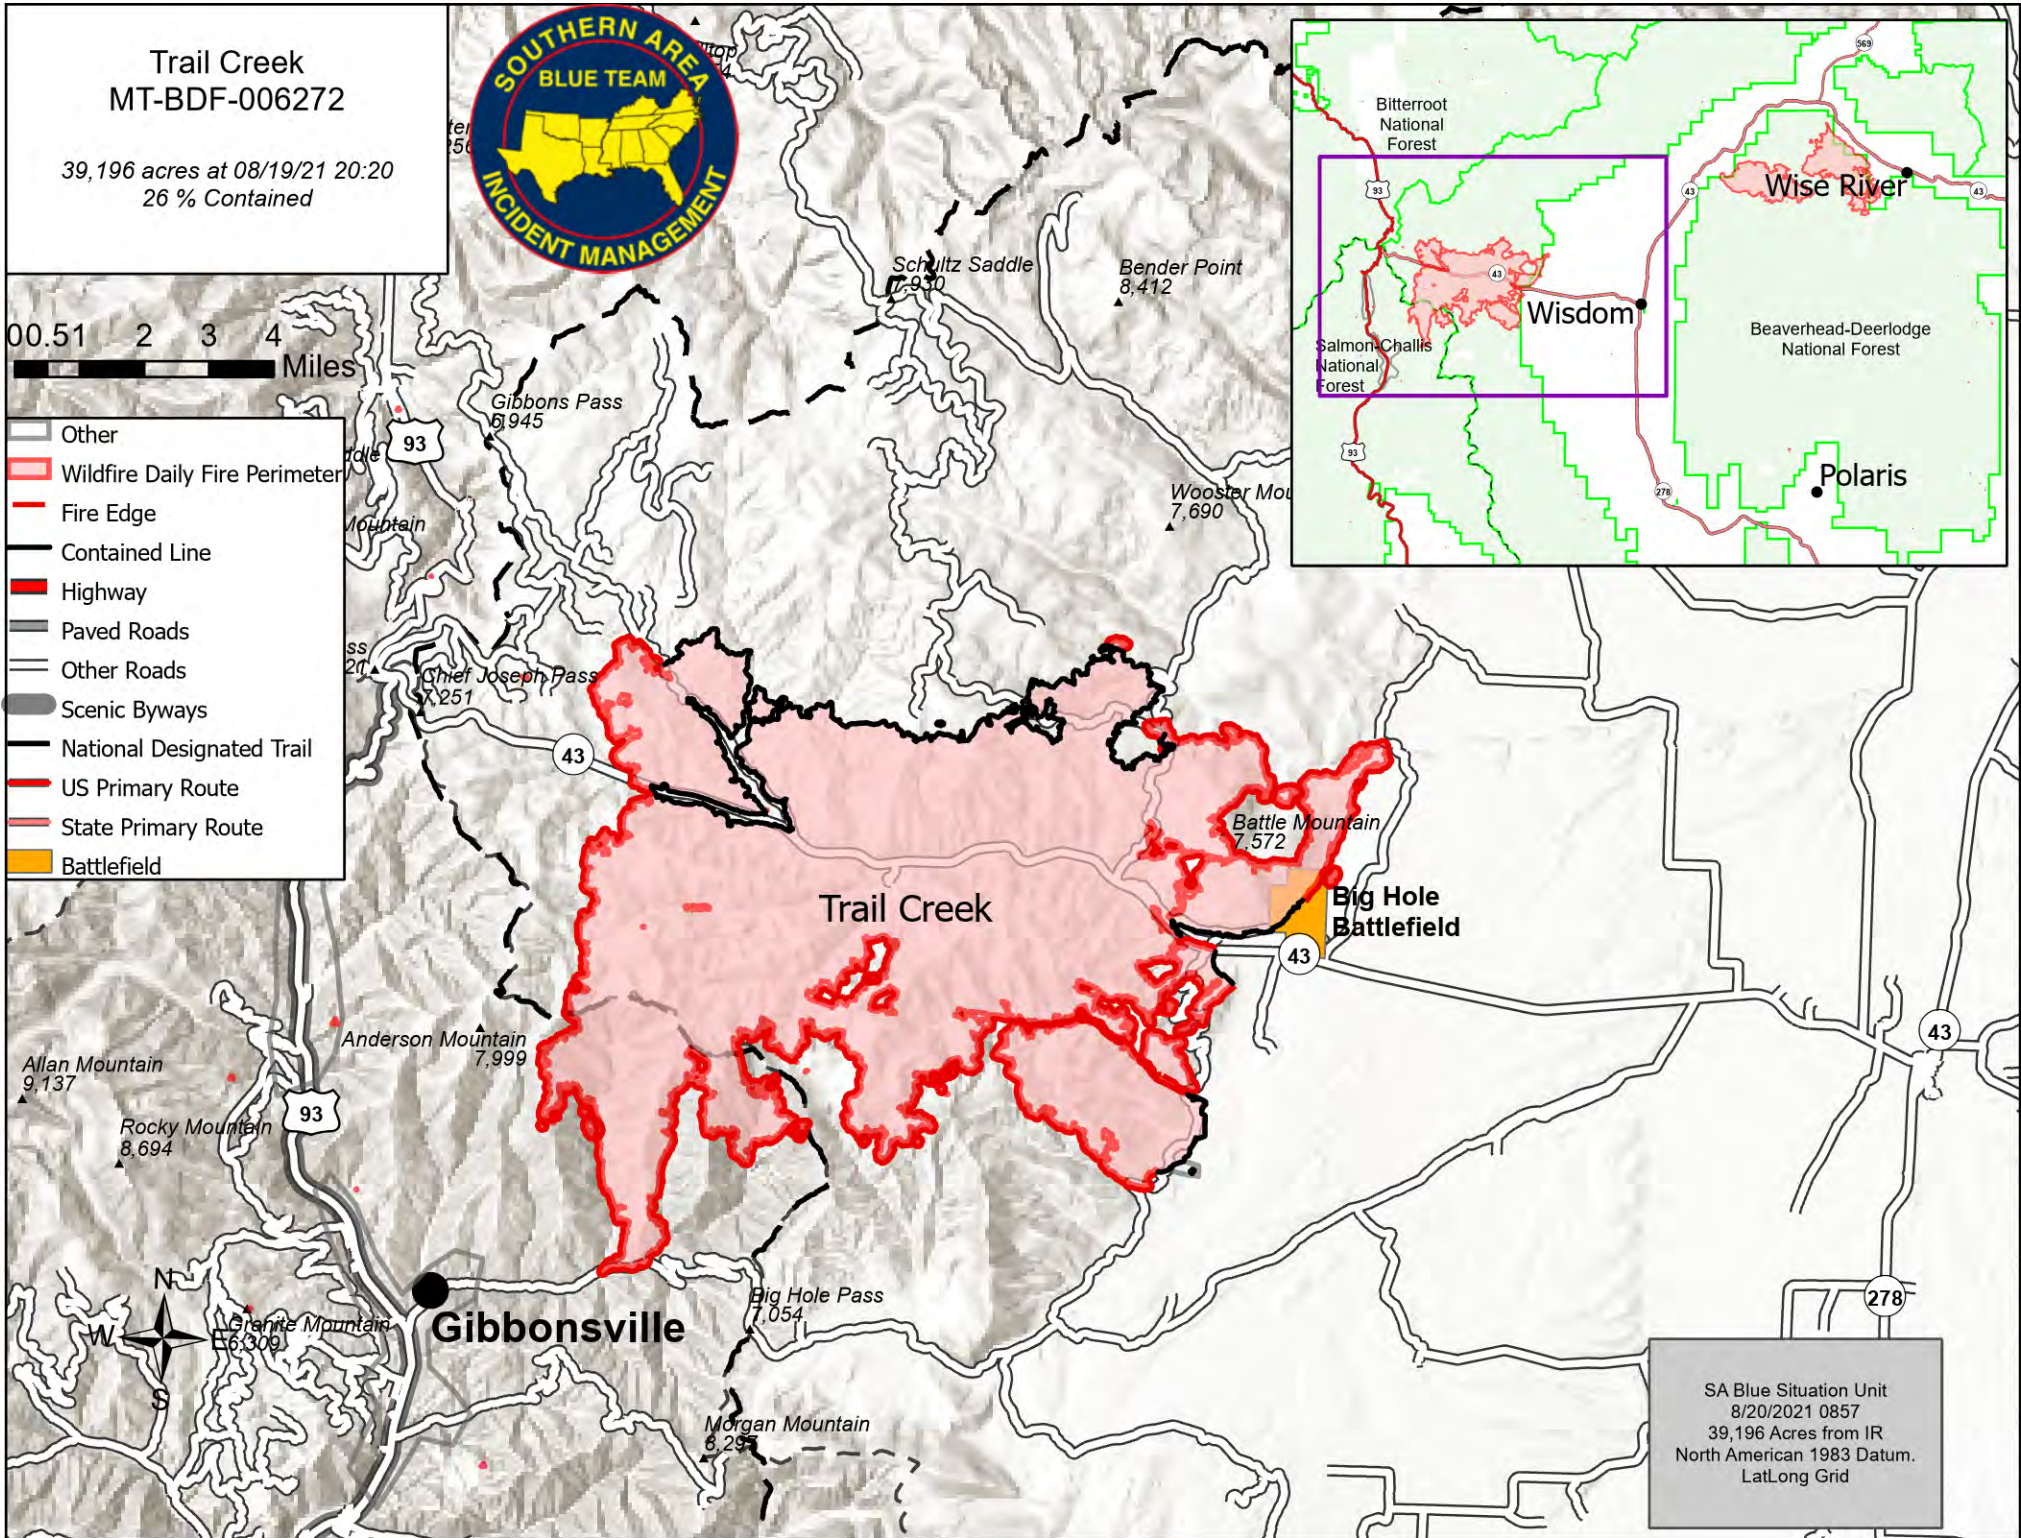

Trail Creek MT-BDF-006272

39,196 acres at 08/19/21 20:20
26 % Contained

- Other
- Wildfire Daily Fire Perimeter
- Fire Edge
- Contained Line
- Highway
- Paved Roads
- Other Roads
- Scenic Byways
- National Designated Trail
- US Primary Route
- State Primary Route
- Battlefield

SA Blue Situation Unit
8/20/2021 0857
39,196 Acres from IR
North American 1983 Datum.
LatLong Grid