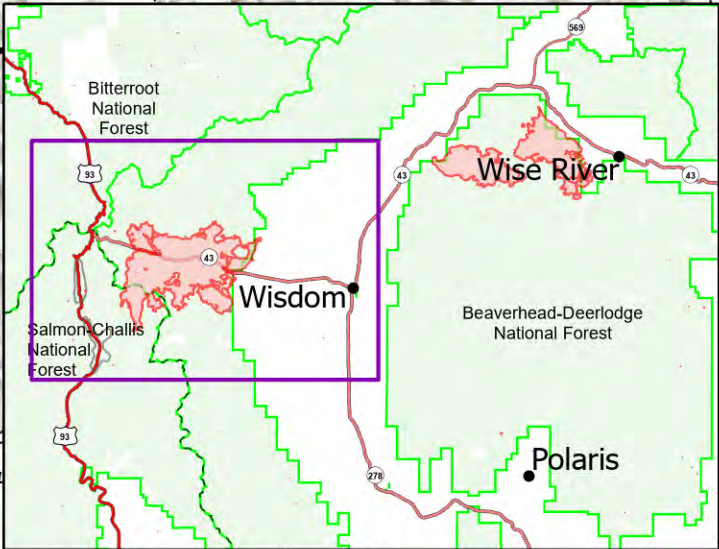

Trail Creek MT-BDF-006272

39,196 acres at 08/19/21 20:20
26 % Contained

- Other
- Wildfire Daily Fire Perimeter
- Fire Edge
- Contained Line
- Highway
- Paved Roads
- Other Roads
- Scenic Byways
- National Designated Trail
- US Primary Route
- State Primary Route
- Battlefield

SA Blue Situation Unit
8/20/2021 0857
39,196 Acres from IR
North American 1983 Datum.
LatLong Grid