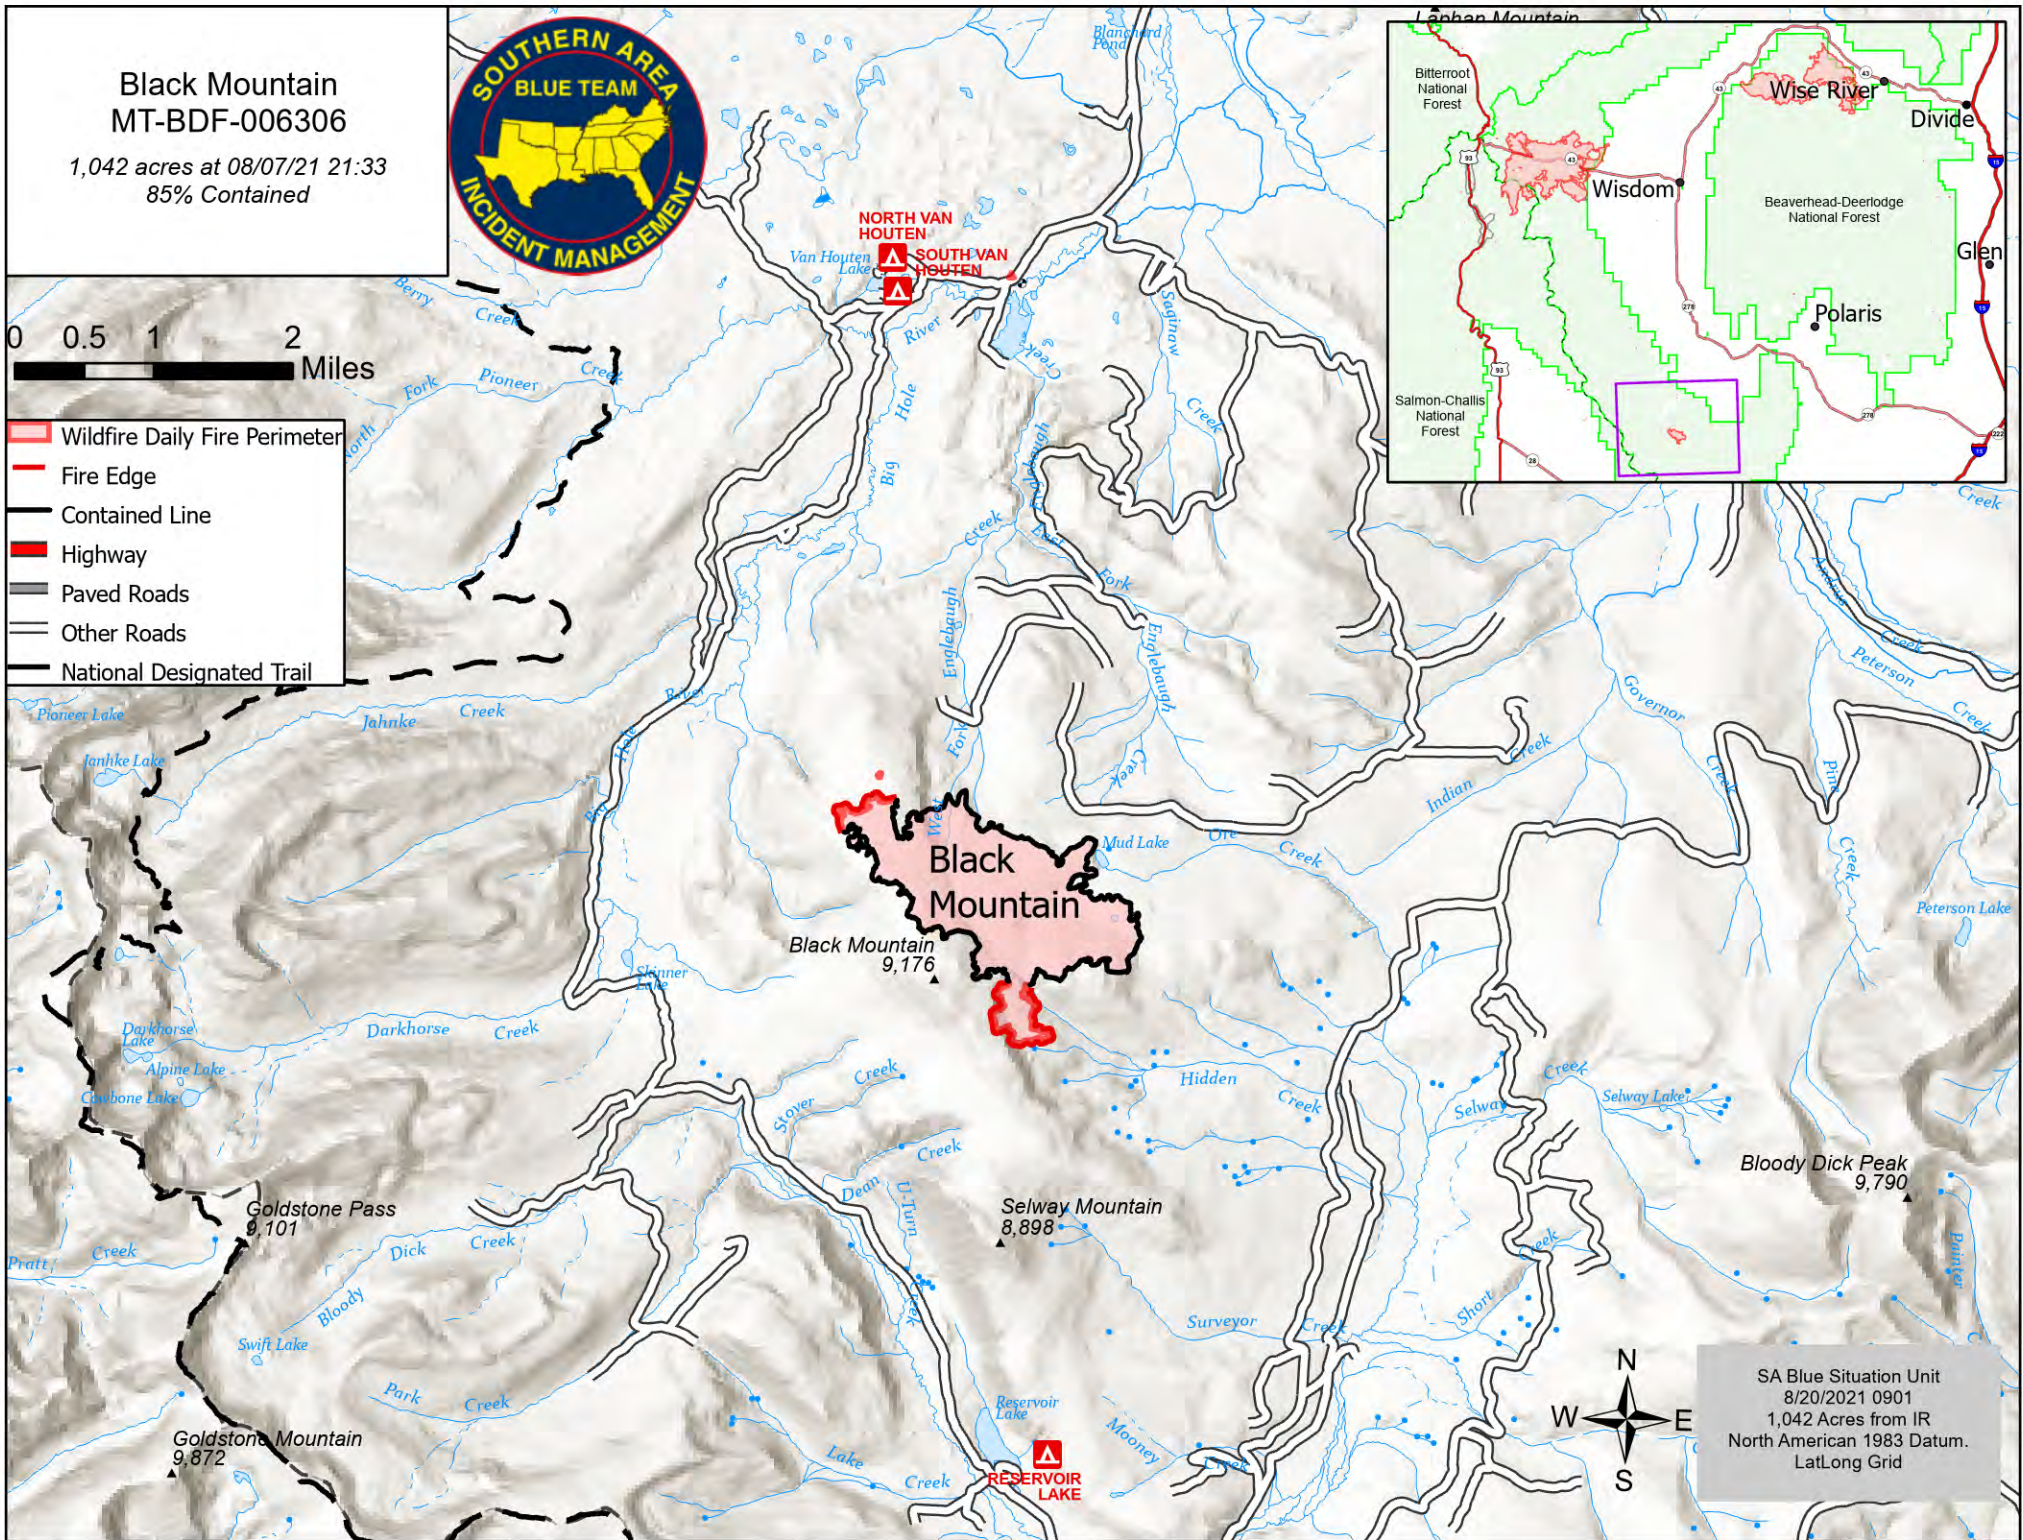

# Black Mountain MT-BDF-006306

1,042 acres at 08/07/21 21:33  
85% Contained

0 0.5 1 2 Miles

- Wildfire Daily Fire Perimeter
- Fire Edge
- Contained Line
- Highway
- Paved Roads
- Other Roads
- National Designated Trail

SA Blue Situation Unit  
8/20/2021 0901  
1,042 Acres from IR  
North American 1983 Datum.  
Lat/Long Grid