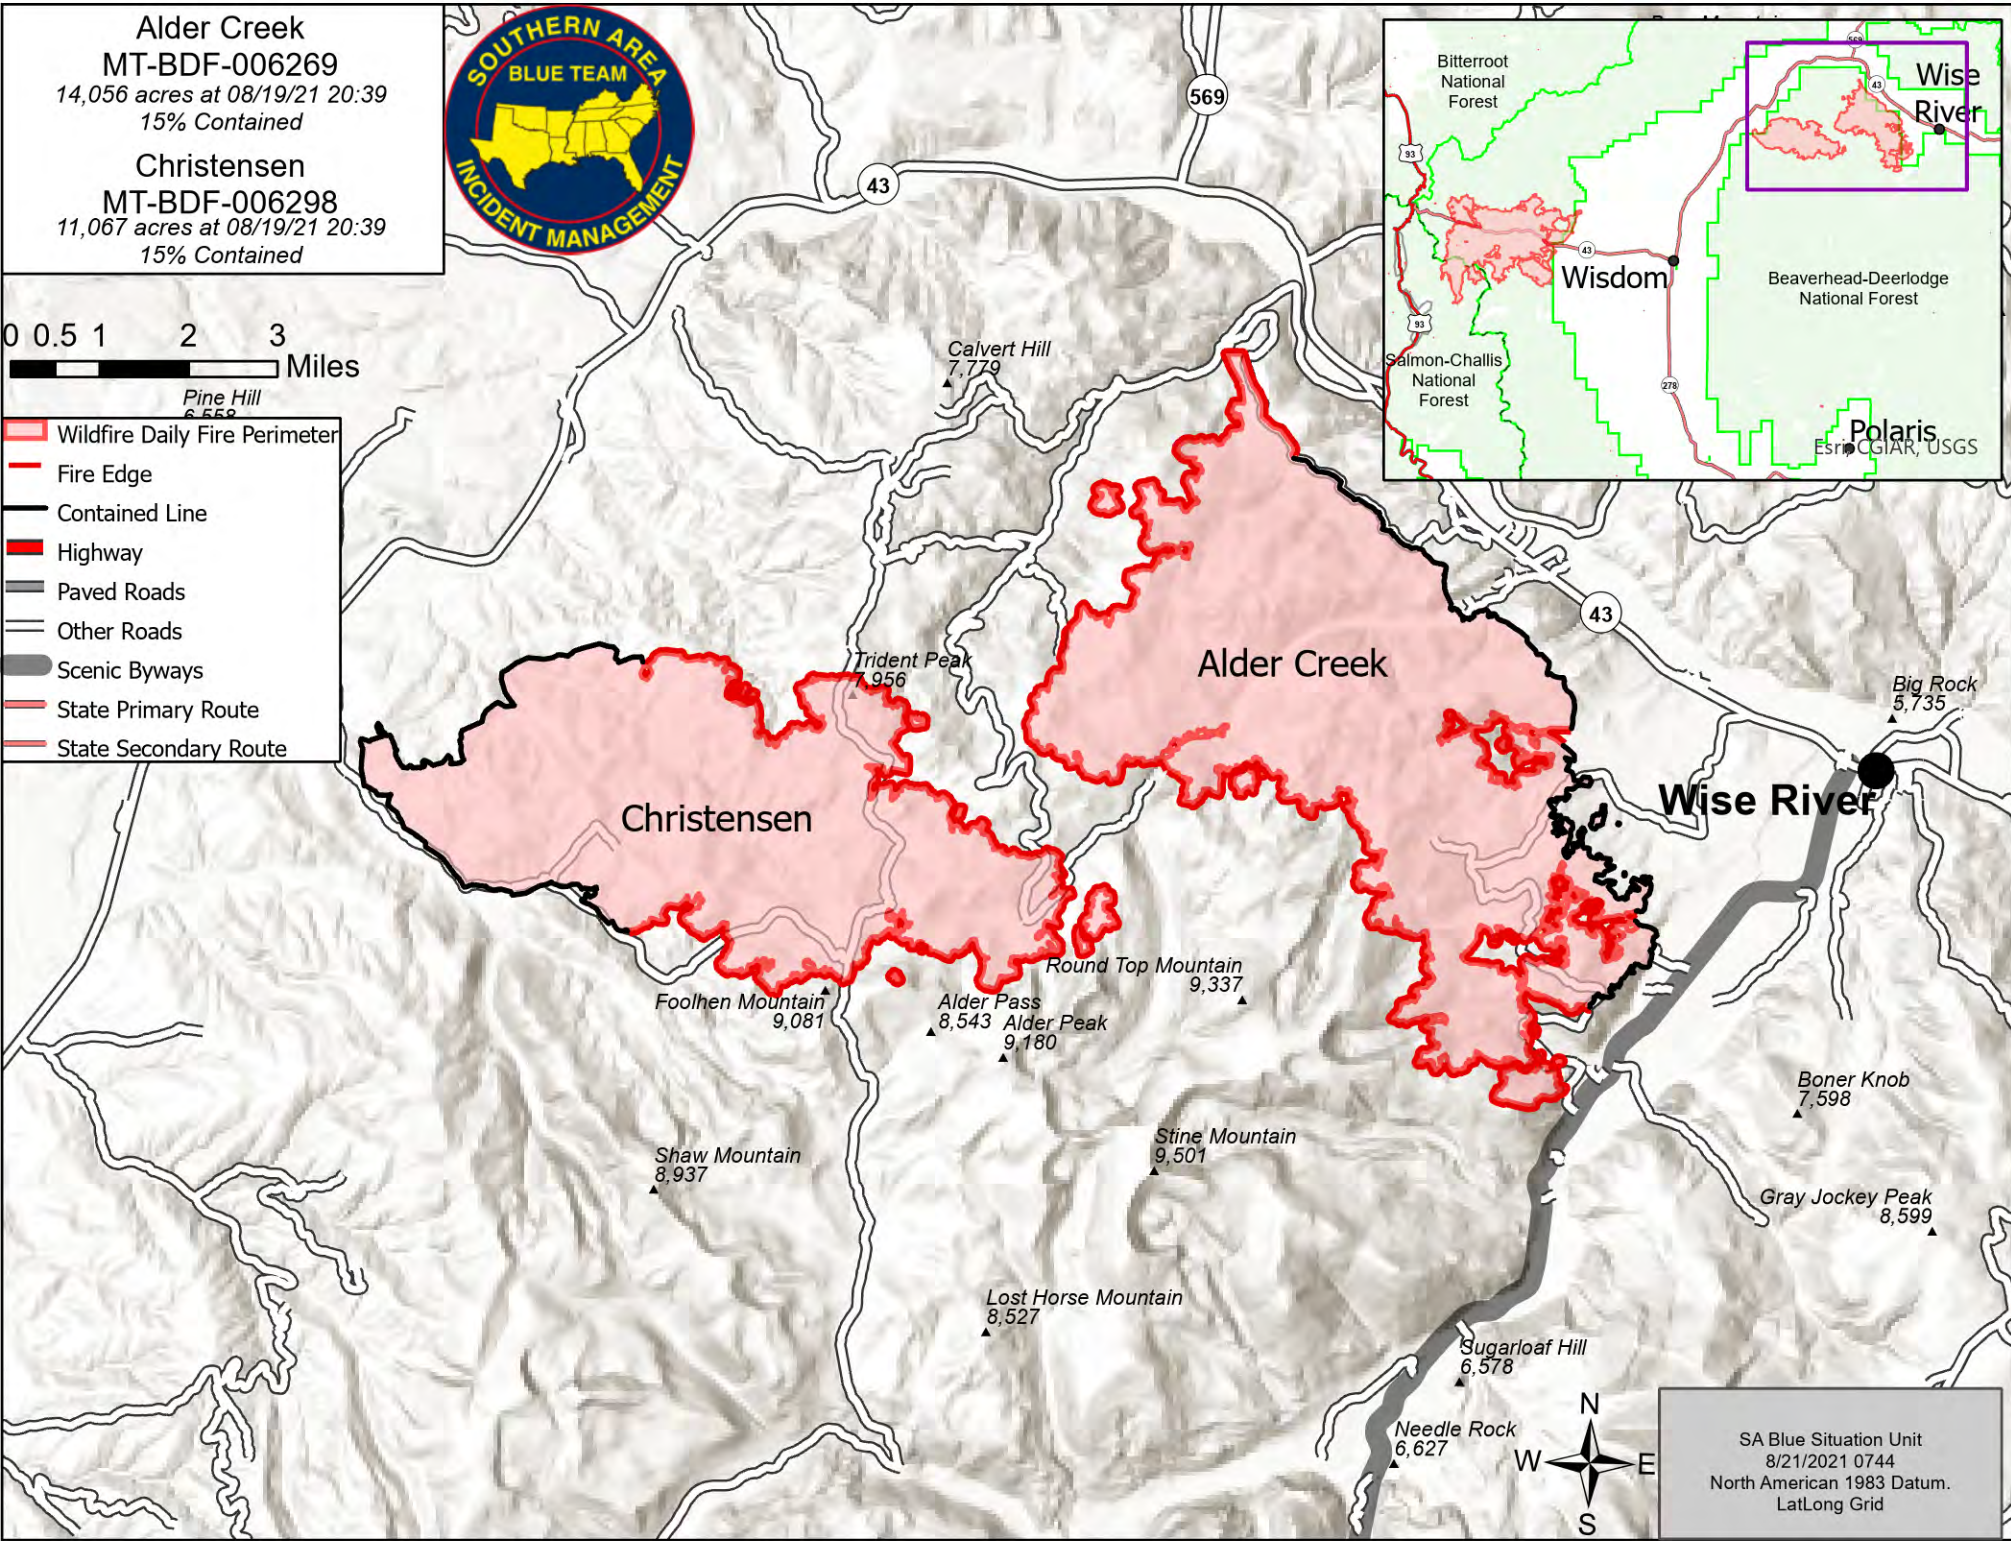

Alder Creek
 MT-BDF-006269
 14,056 acres at 08/19/21 20:39
 15% Contained

Christensen
 MT-BDF-006298
 11,067 acres at 08/19/21 20:39
 15% Contained

- Wildfire Daily Fire Perimeter
- Fire Edge
- Contained Line
- Highway
- Paved Roads
- Other Roads
- Scenic Byways
- State Primary Route
- State Secondary Route

SA Blue Situation Unit
 8/21/2021 0744
 North American 1983 Datum.
 LatLong Grid