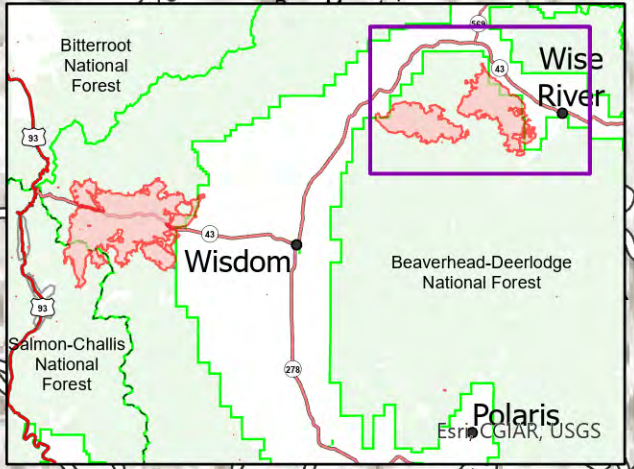

Alder Creek
 MT-BDF-006269
 14,056 acres at 08/19/21 20:39
 15% Contained

Christensen
 MT-BDF-006298
 11,067 acres at 08/19/21 20:39
 15% Contained

- Wildfire Daily Fire Perimeter
- Fire Edge
- Contained Line
- Highway
- Paved Roads
- Other Roads
- Scenic Byways
- State Primary Route
- State Secondary Route

SA Blue Situation Unit
 8/21/2021 0744
 North American 1983 Datum.
 LatLong Grid