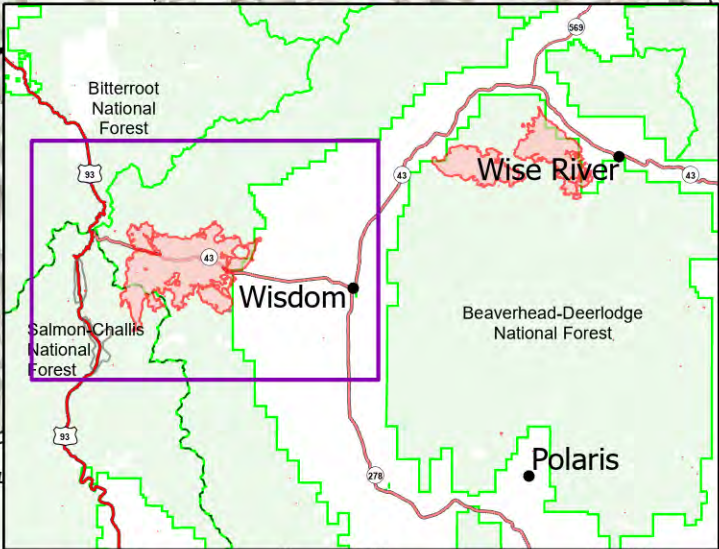

# Trail Creek MT-BDF-006272

39,196 acres at 08/19/21 20:20  
26 % Contained

- Other
- Wildfire Daily Fire Perimeter
- Fire Edge
- Contained Line
- Highway
- Paved Roads
- Other Roads
- Scenic Byways
- National Designated Trail
- US Primary Route
- State Primary Route
- Battlefield

SA Blue Situation Unit  
8/21/2021 0745  
39,196 Acres from IR  
North American 1983 Datum.  
LatLong Grid