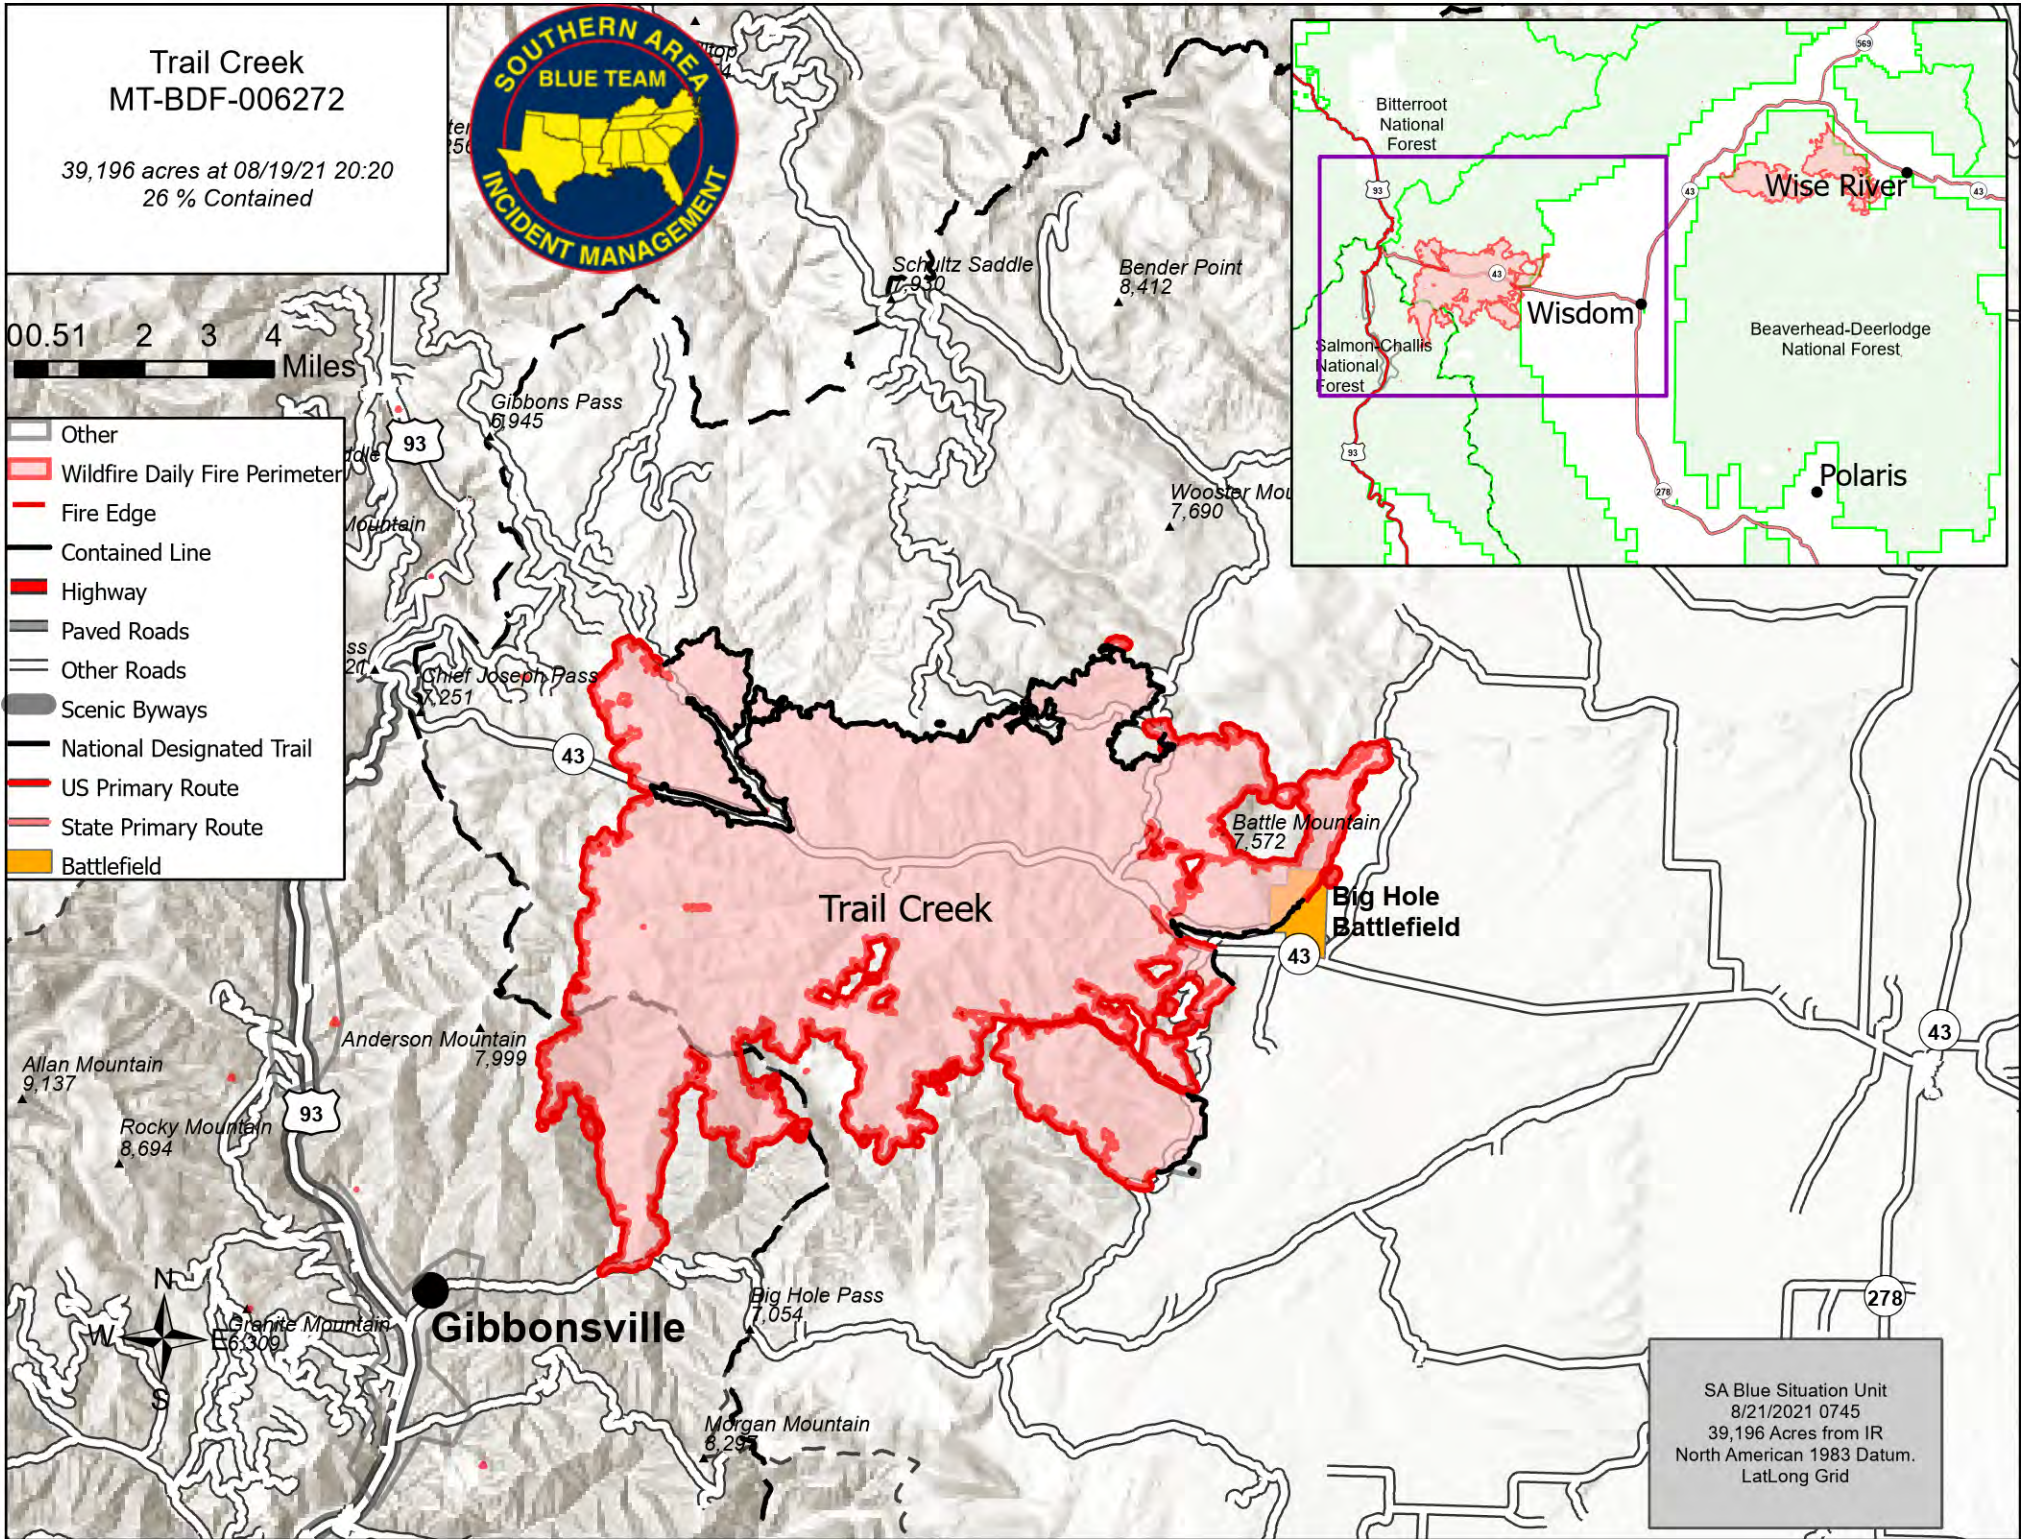

# Trail Creek MT-BDF-006272

39,196 acres at 08/19/21 20:20  
26 % Contained

- Other
- Wildfire Daily Fire Perimeter
- Fire Edge
- Contained Line
- Highway
- Paved Roads
- Other Roads
- Scenic Byways
- National Designated Trail
- US Primary Route
- State Primary Route
- Battlefield

SA Blue Situation Unit  
8/21/2021 0745  
39,196 Acres from IR  
North American 1983 Datum.  
LatLong Grid