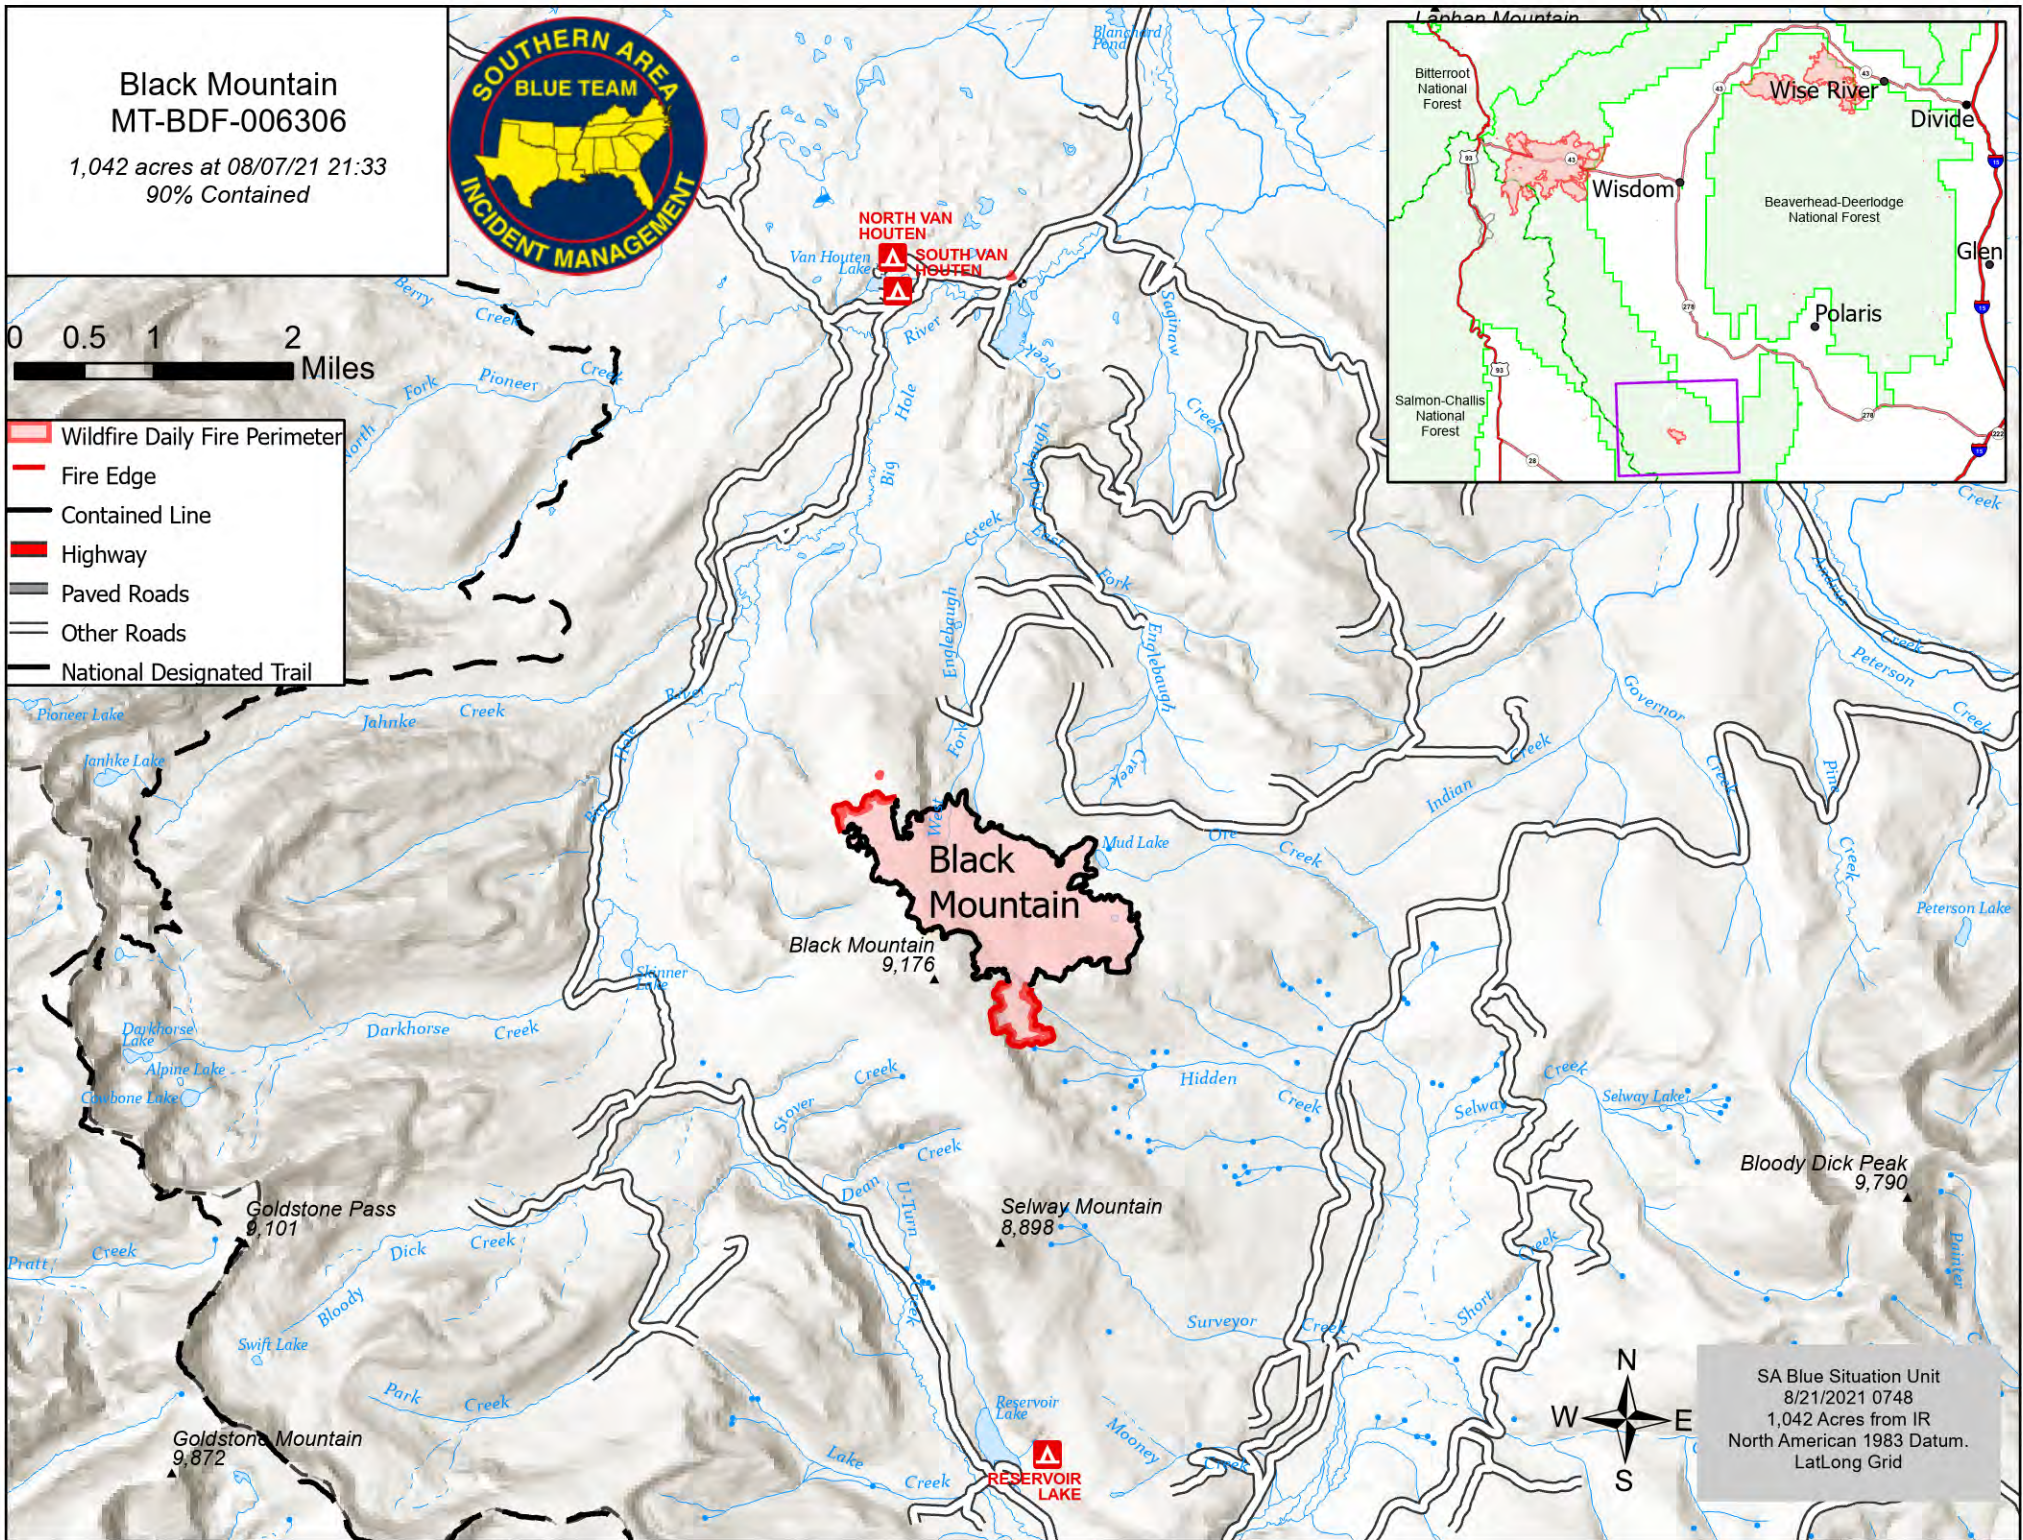

# Black Mountain MT-BDF-006306

1,042 acres at 08/07/21 21:33  
90% Contained

0 0.5 1 2 Miles

- Wildfire Daily Fire Perimeter
- Fire Edge
- Contained Line
- Highway
- Paved Roads
- Other Roads
- National Designated Trail

SA Blue Situation Unit  
8/21/2021 0748  
1,042 Acres from IR  
North American 1983 Datum.  
Lat/Long Grid