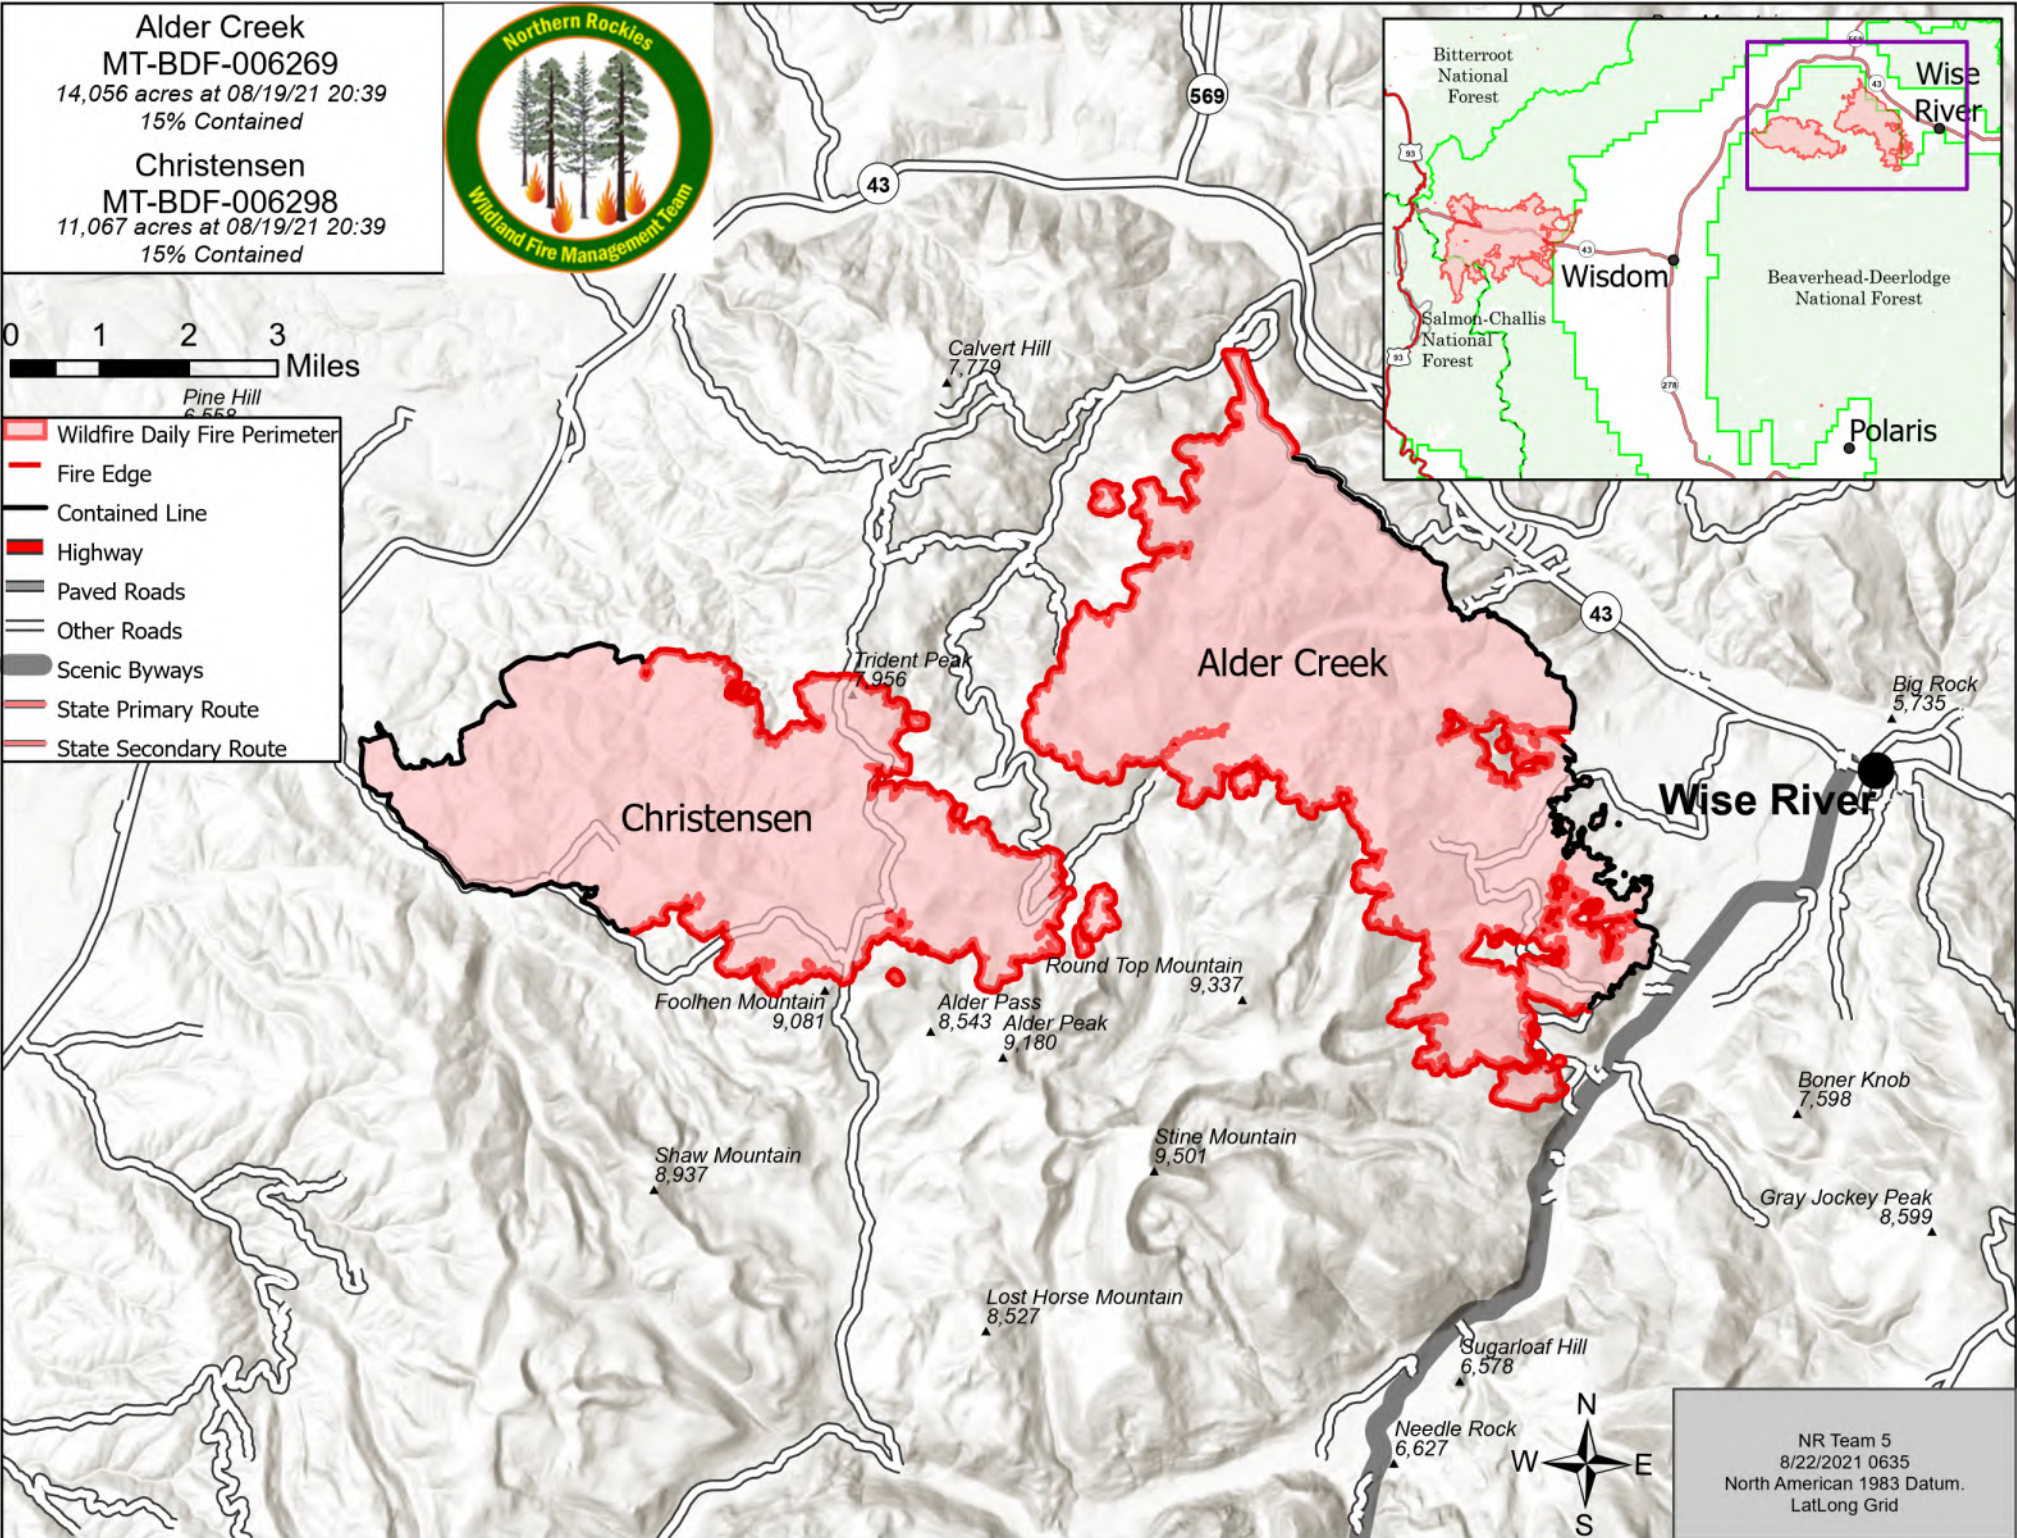

Alder Creek
 MT-BDF-006269
 14,056 acres at 08/19/21 20:39
 15% Contained

Christensen
 MT-BDF-006298
 11,067 acres at 08/19/21 20:39
 15% Contained

- Wildfire Daily Fire Perimeter
- Fire Edge
- Contained Line
- Highway
- Paved Roads
- Other Roads
- Scenic Byways
- State Primary Route
- State Secondary Route

NR Team 5
 8/22/2021 0635
 North American 1983 Datum.
 LatLong Grid