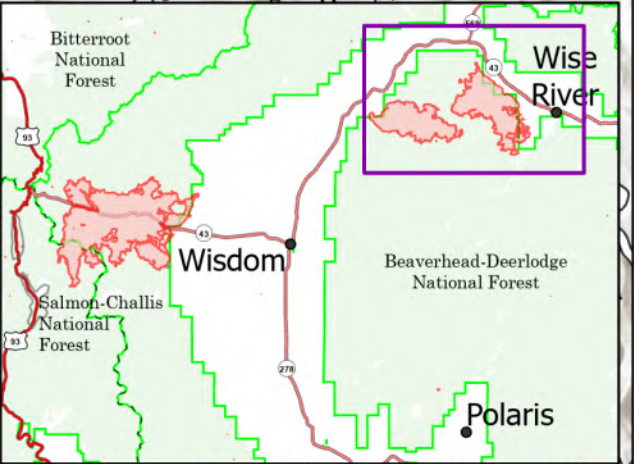

Alder Creek
 MT-BDF-006269
 14,056 acres at 08/19/21 20:39
 15% Contained

Christensen
 MT-BDF-006298
 11,067 acres at 08/19/21 20:39
 15% Contained

- Wildfire Daily Fire Perimeter
- Fire Edge
- Contained Line
- Highway
- Paved Roads
- Other Roads
- Scenic Byways
- State Primary Route
- State Secondary Route