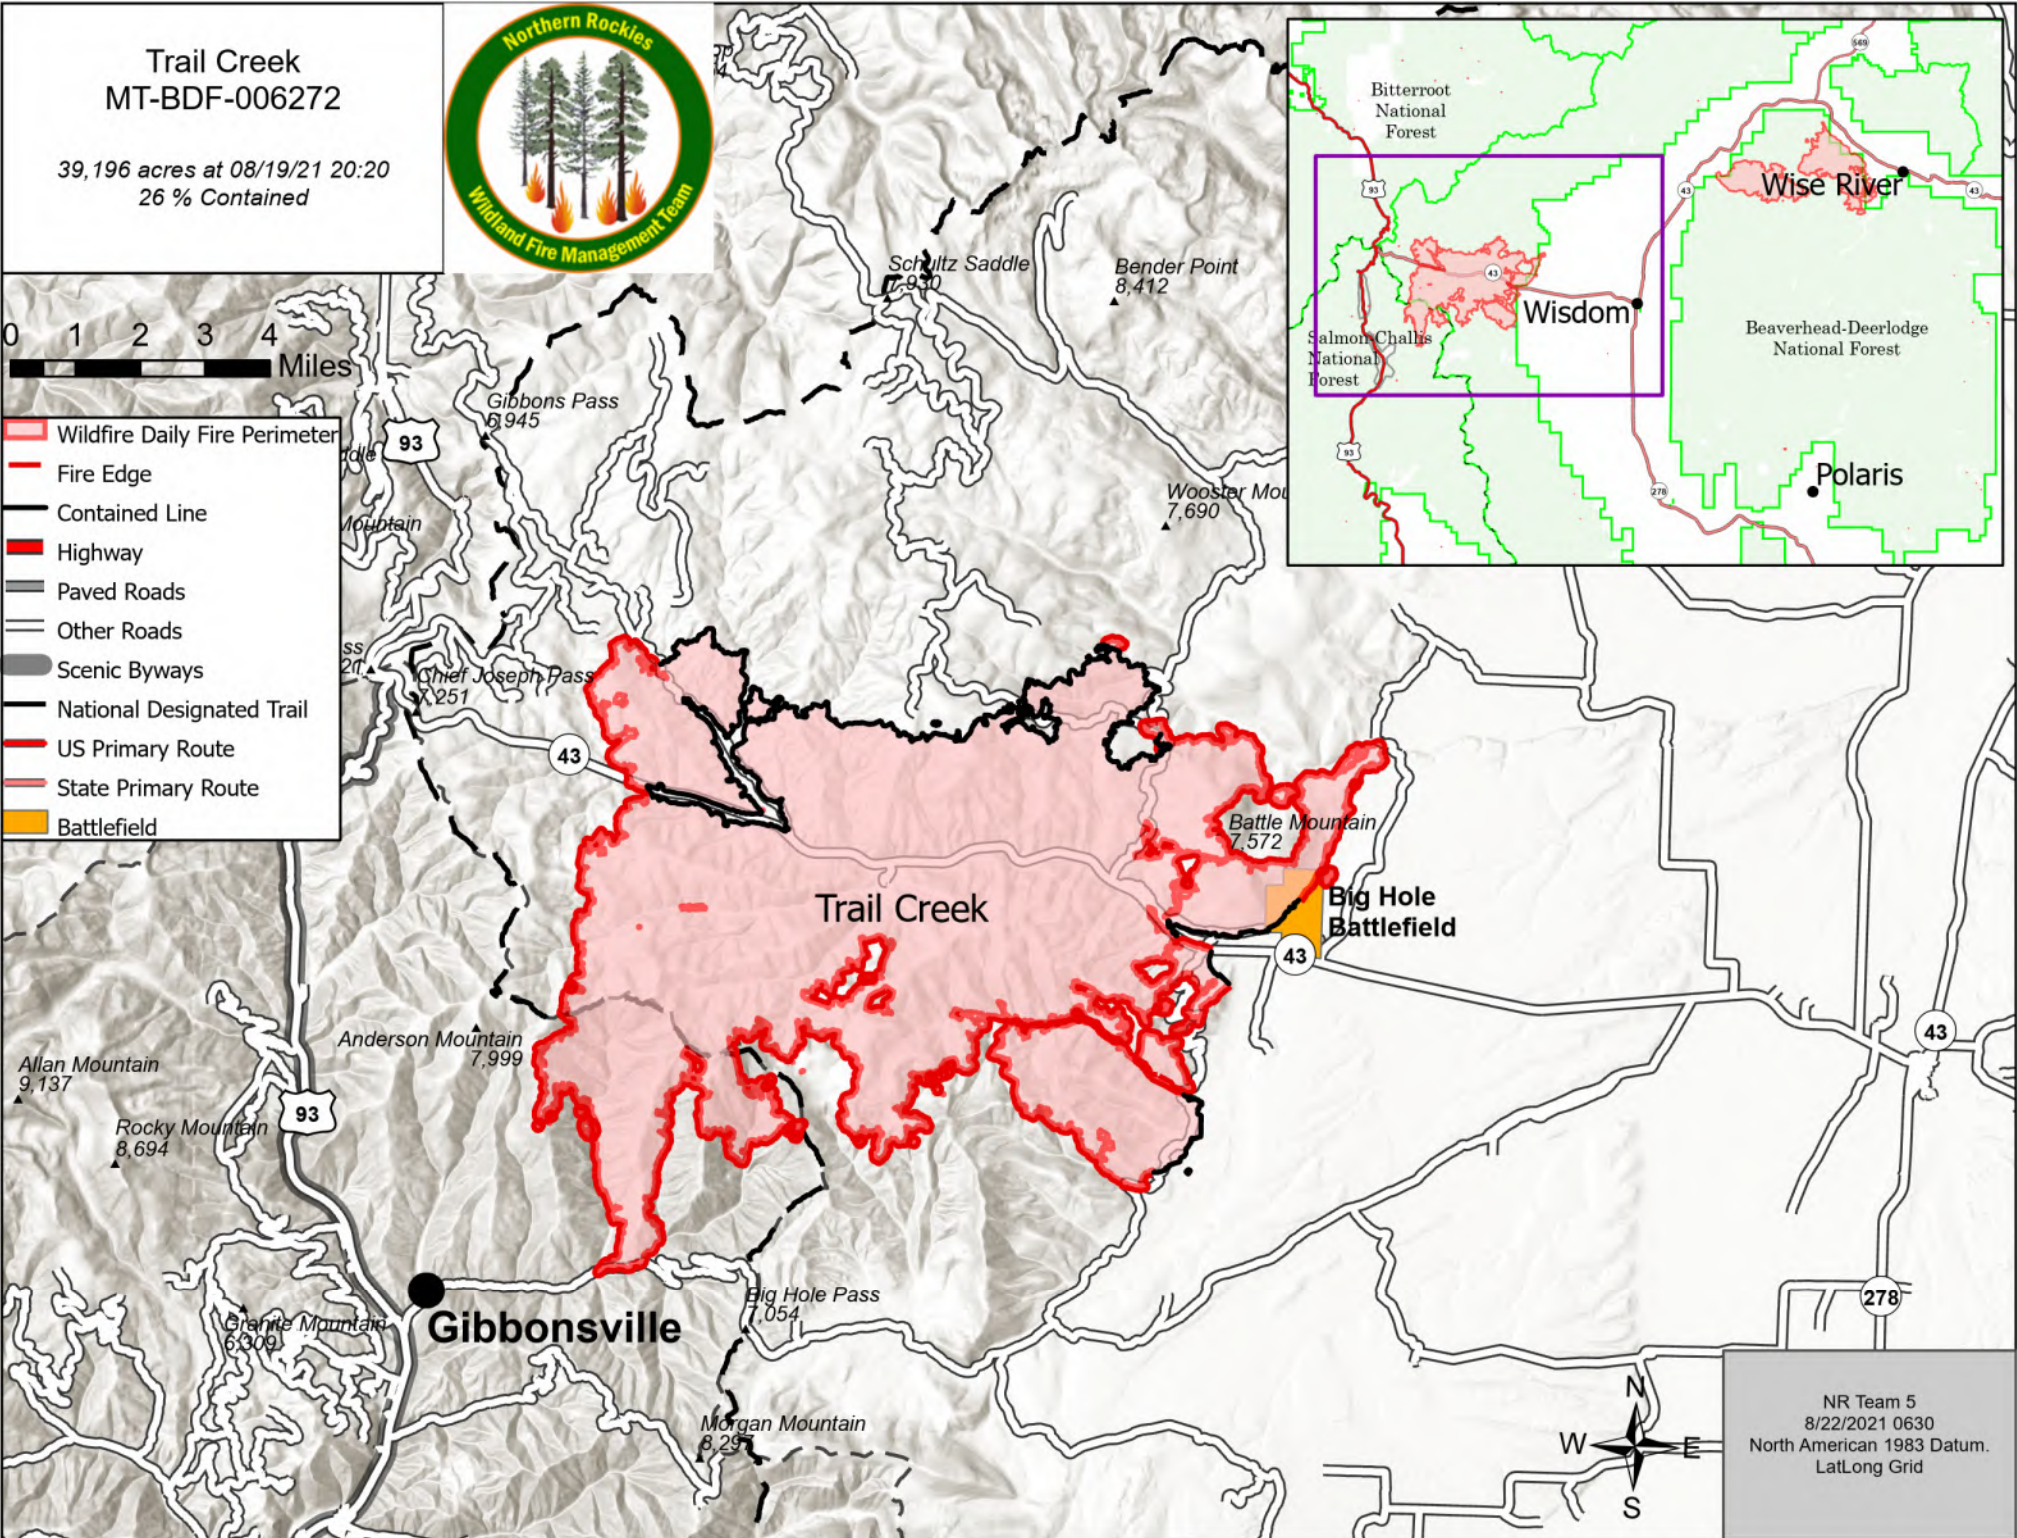

Trail Creek MT-BDF-006272

39,196 acres at 08/19/21 20:20
26 % Contained

- Wildfire Daily Fire Perimeter
- Fire Edge
- Contained Line
- Highway
- Paved Roads
- Other Roads
- Scenic Byways
- National Designated Trail
- US Primary Route
- State Primary Route
- Battlefield

NR Team 5
8/22/2021 0630
North American 1983 Datum.
LatLong Grid