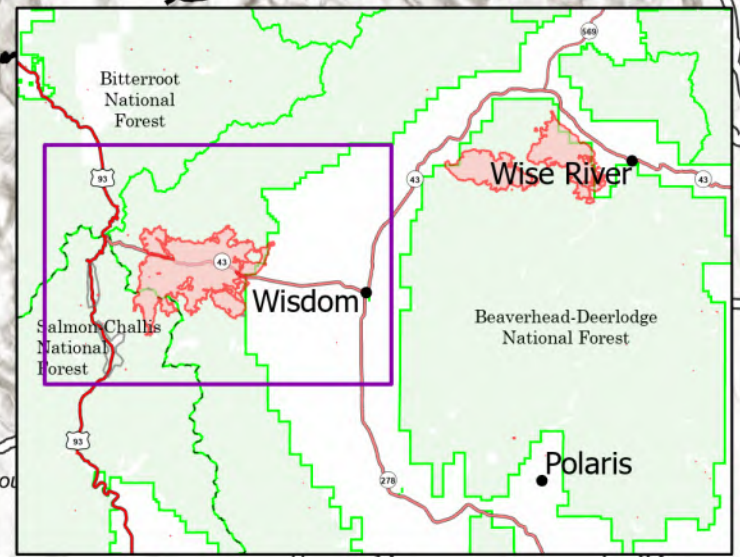

Trail Creek MT-BDF-006272

39,196 acres at 08/19/21 20:20
26 % Contained

- Wildfire Daily Fire Perimeter
- Fire Edge
- Contained Line
- Highway
- Paved Roads
- Other Roads
- Scenic Byways
- National Designated Trail
- US Primary Route
- State Primary Route
- Battlefield

NR Team 5
8/22/2021 0630
North American 1983 Datum.
LatLong Grid