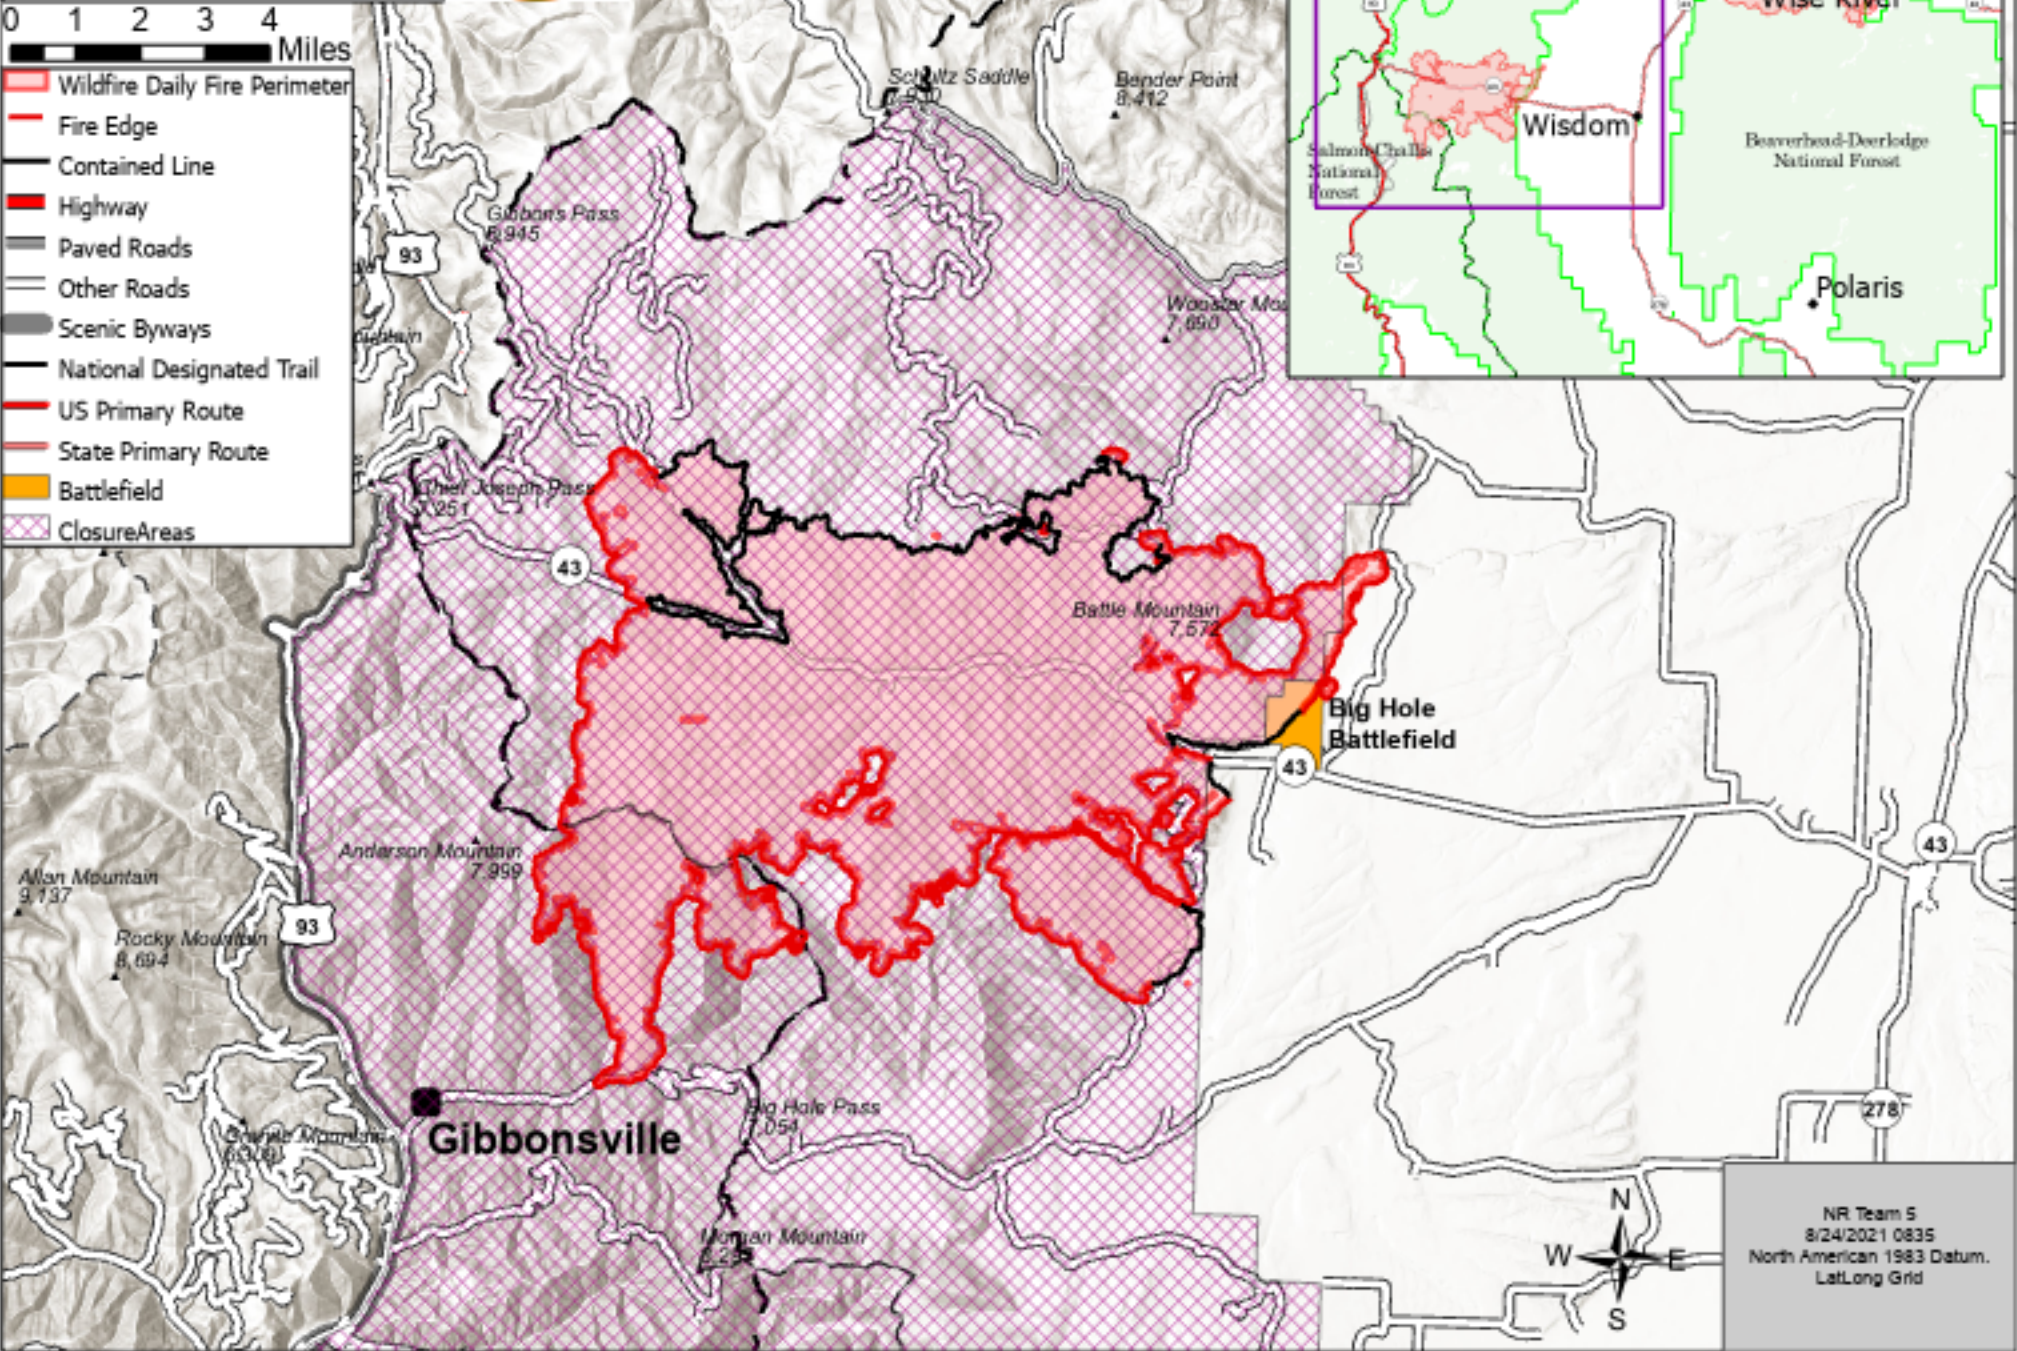

Trail Creek
 MT-BDF-006272
 39,243 acres at 08/22/2021 2133 MDT

0 1 2 3 4 Miles

- Wildfire Daily Fire Perimeter
- Fire Edge
- Contained Line
- Highway
- Paved Roads
- Other Roads
- Scenic Byways
- National Designated Trail
- US Primary Route
- State Primary Route
- Battlefield
- ClosureAreas

NR Team 5
 8/24/2021 0835
 North American 1983 Datum.
 LatLong Grid