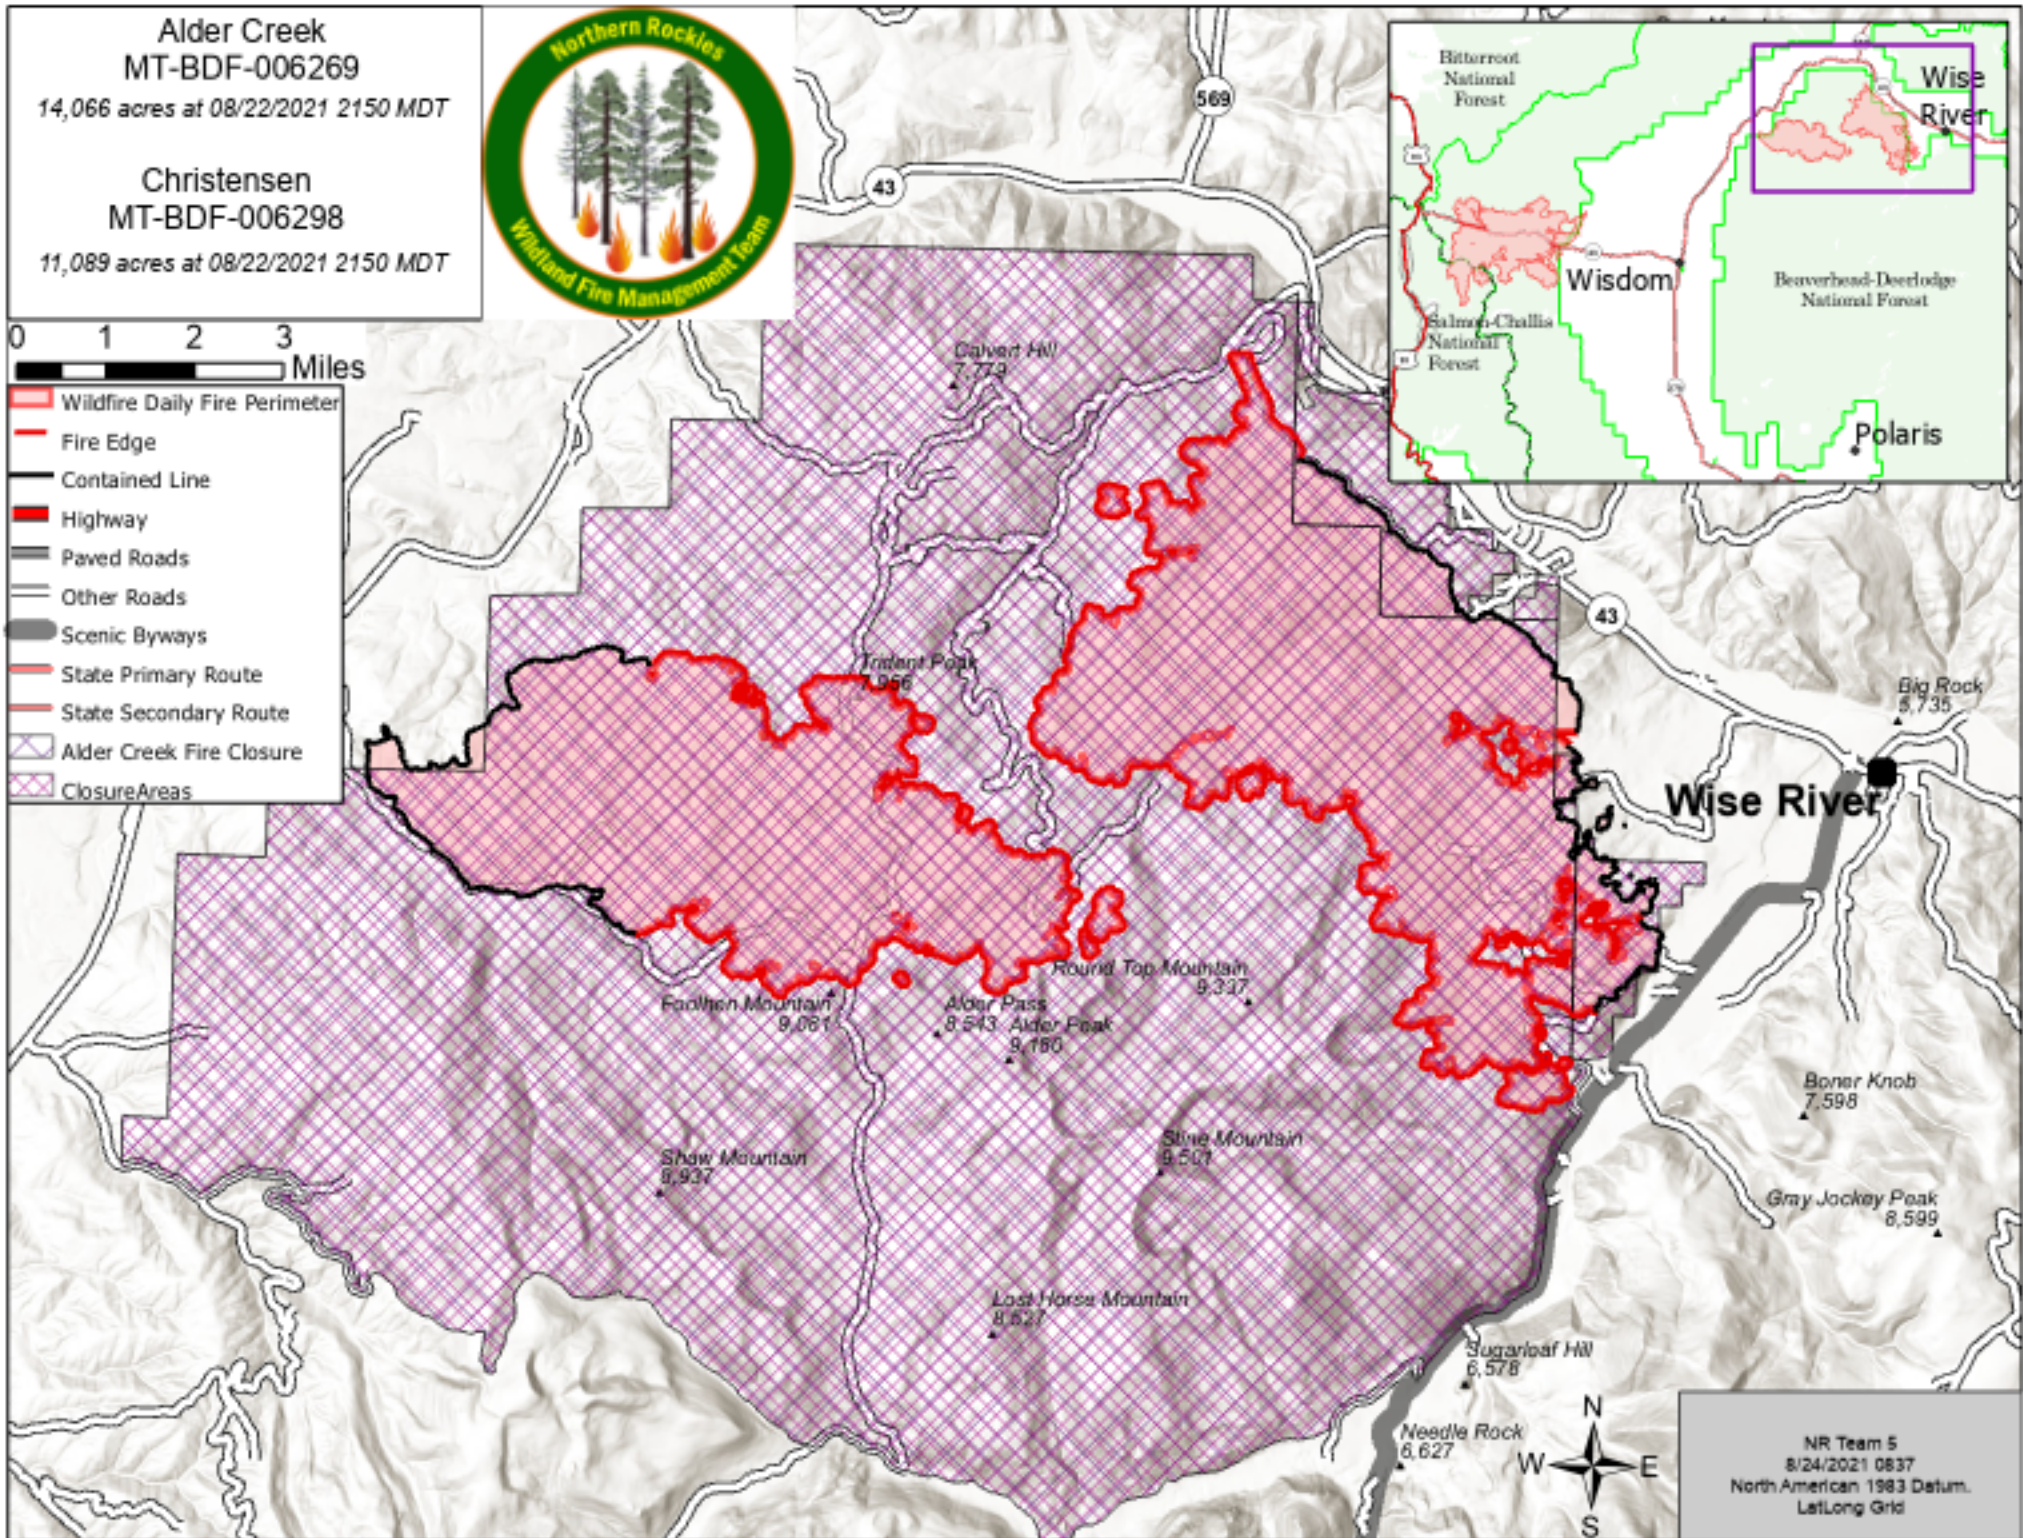

Alder Creek  
MT-BDF-006269

14,066 acres at 08/22/2021 2150 MDT

Christensen  
MT-BDF-006298

11,089 acres at 08/22/2021 2150 MDT

0 1 2 3  
Miles

- Wildfire Daily Fire Perimeter
- Fire Edge
- Contained Line
- Highway
- Paved Roads
- Other Roads
- Scenic Byways
- State Primary Route
- State Secondary Route
- Alder Creek Fire Closure
- ClosureAreas

NR Team 5  
8/24/2021 0837  
North American 1983 Datum,  
LatLong Grid