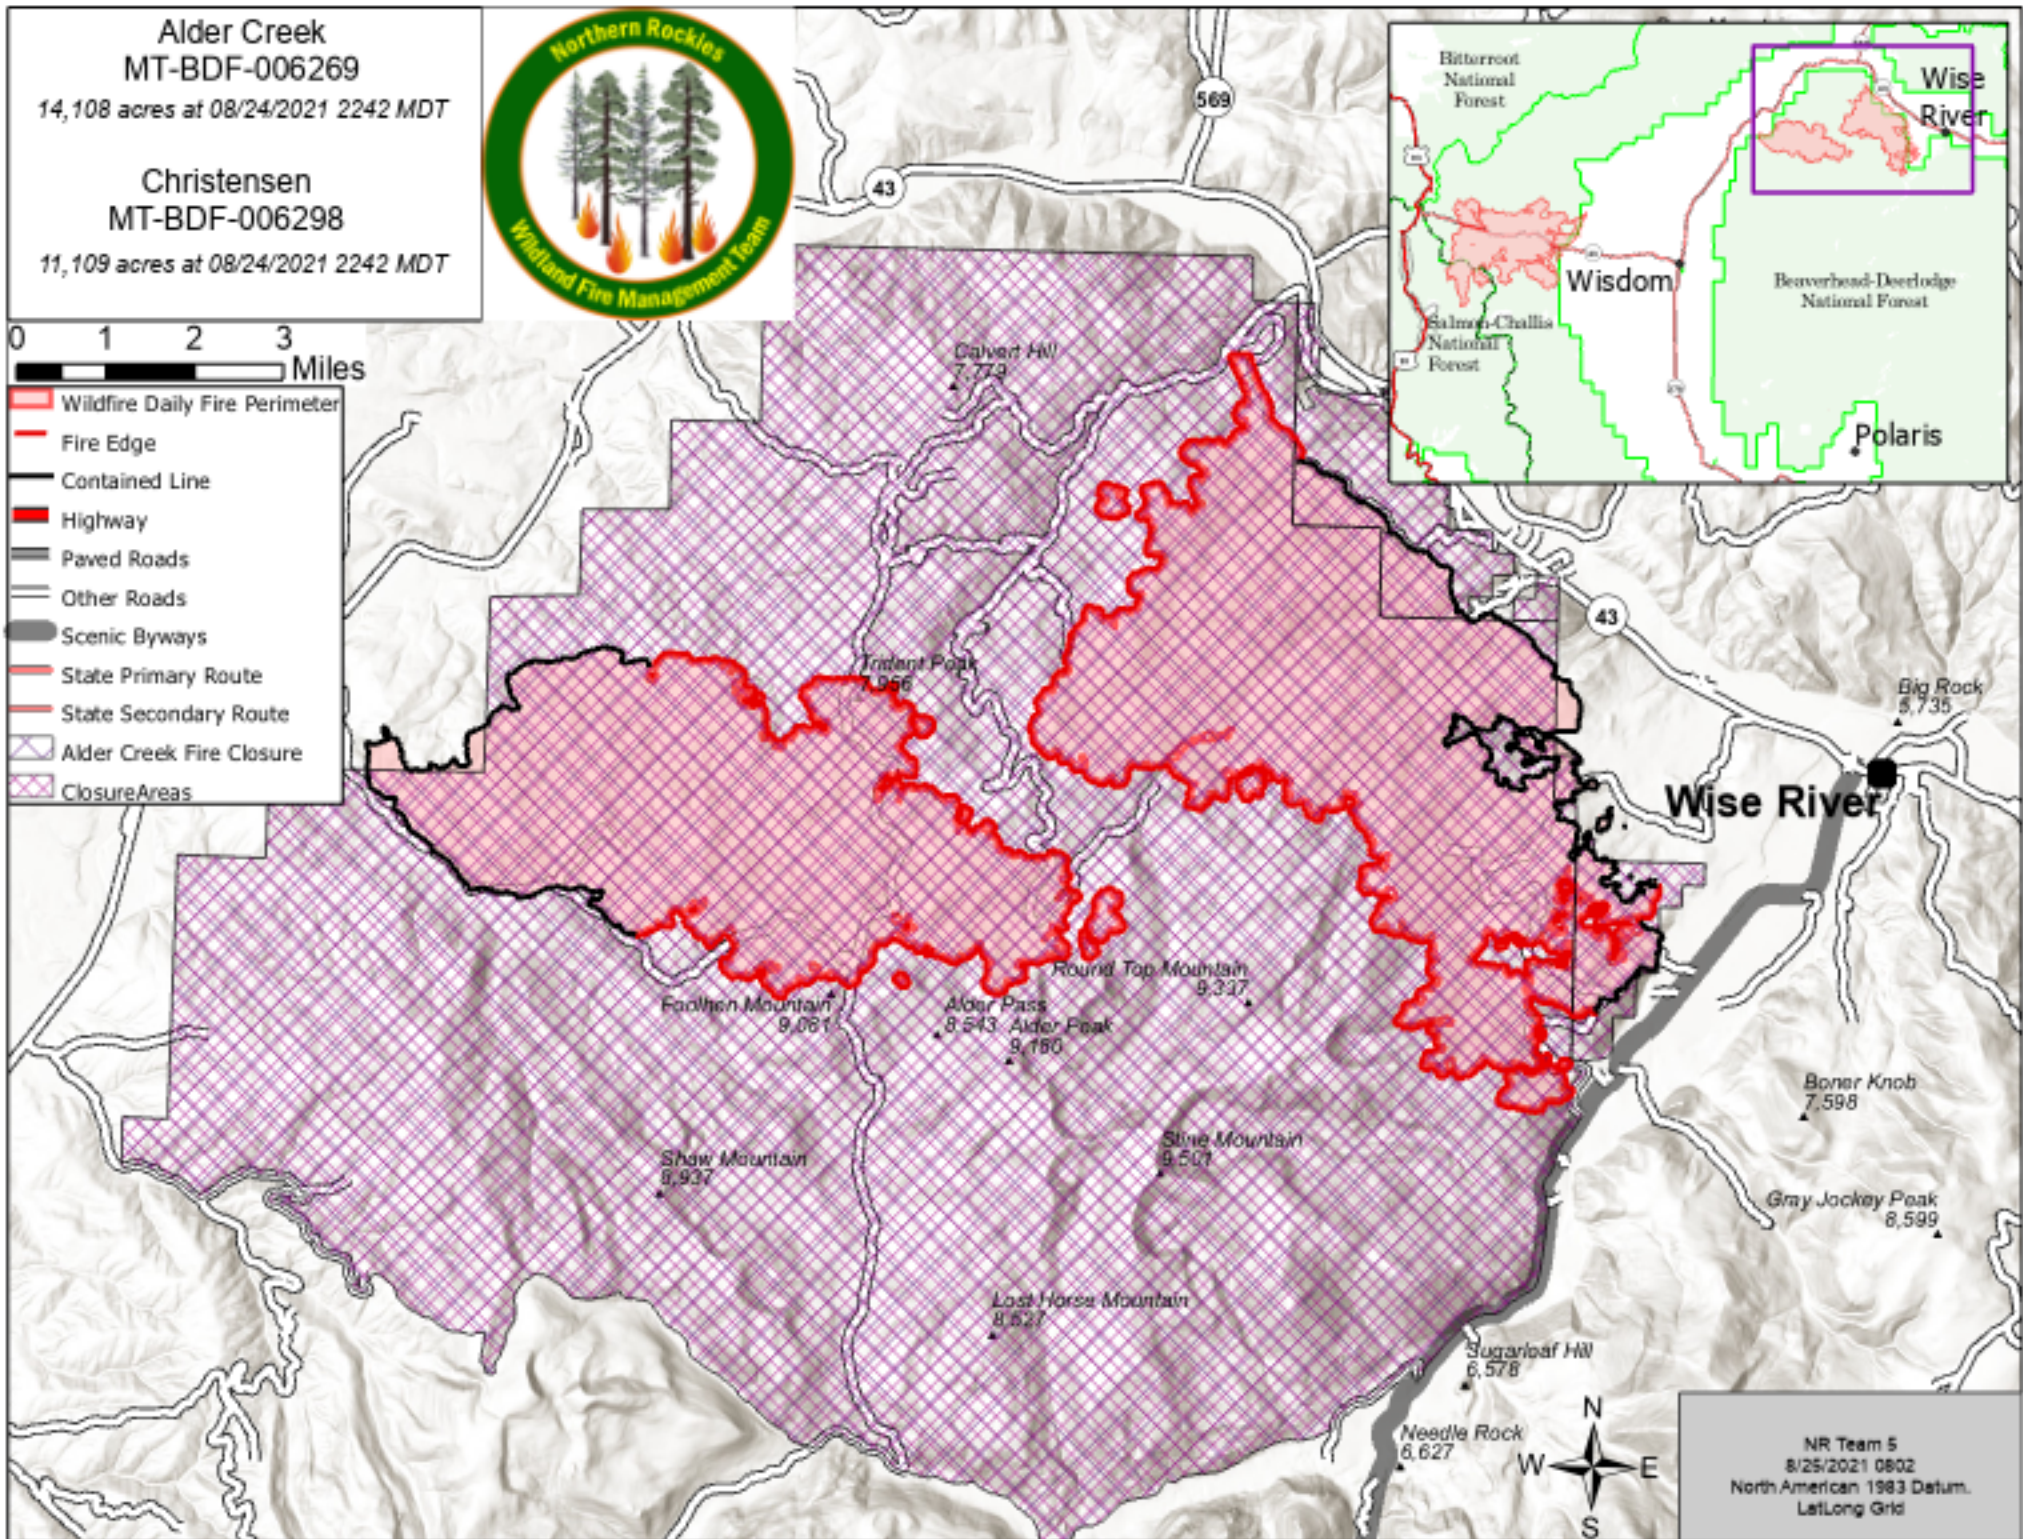

Alder Creek
MT-BDF-006269

14,108 acres at 08/24/2021 2242 MDT

Christensen
MT-BDF-006298

11,109 acres at 08/24/2021 2242 MDT

- Wildfire Daily Fire Perimeter
- Fire Edge
- Contained Line
- Highway
- Paved Roads
- Other Roads
- Scenic Byways
- State Primary Route
- State Secondary Route
- Alder Creek Fire Closure
- ClosureAreas

NR Team 5
8/25/2021 0802
North American 1983 Datum,
Lat/Long Grid