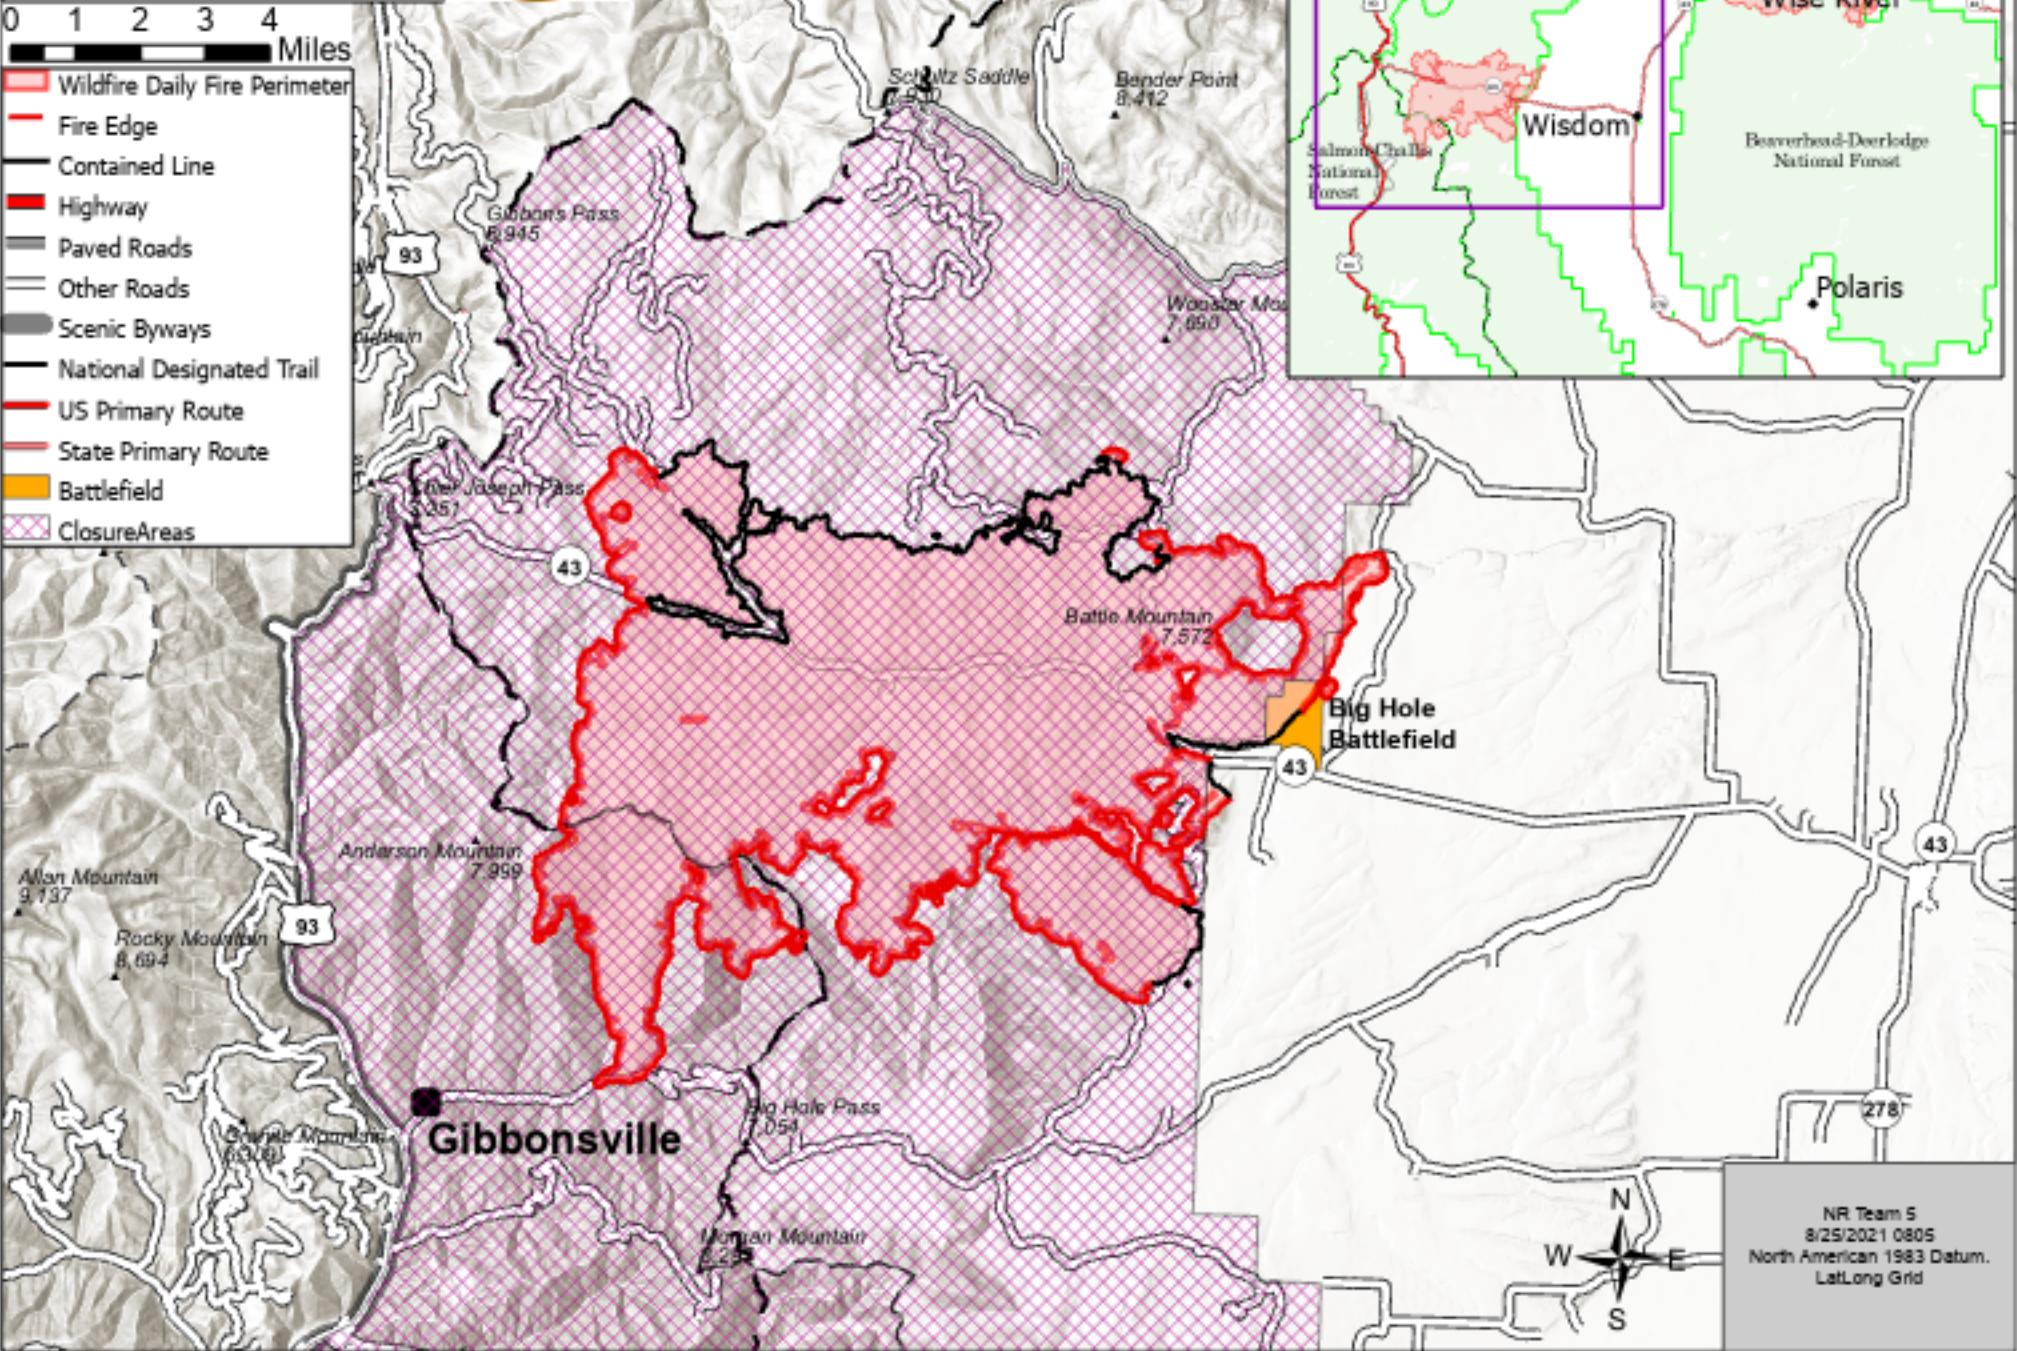

Trail Creek
 MT-BDF-006272
 39,264 acres at 08/24/2021 2301 MDT

0 1 2 3 4 Miles

- Wildfire Daily Fire Perimeter
- Fire Edge
- Contained Line
- Highway
- Paved Roads
- Other Roads
- Scenic Byways
- National Designated Trail
- US Primary Route
- State Primary Route
- Battlefield
- ClosureAreas

NR Team 5
 8/25/2021 0805
 North American 1983 Datum.
 LatLong Grid