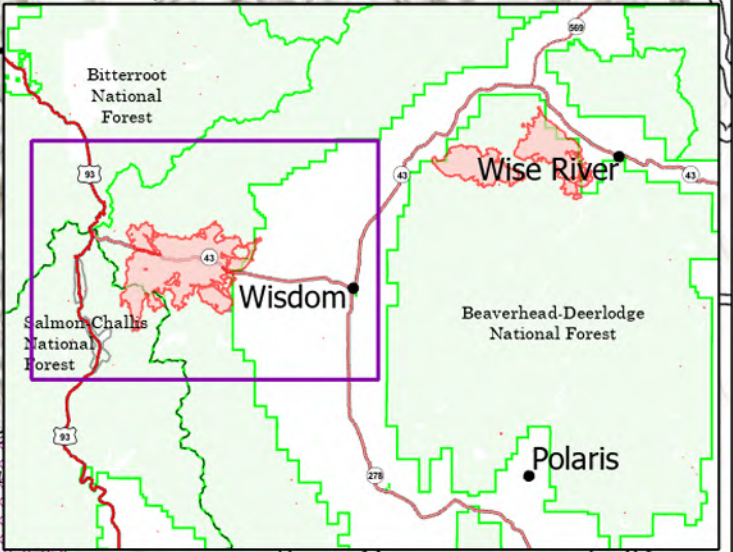

Trail Creek
 MT-BDF-006272
 39,264 acres at 08/24/2021 2301 MDT

- Wildfire Daily Fire Perimeter
- Fire Edge
- Contained Line
- Highway
- Paved Roads
- Other Roads
- Scenic Byways
- National Designated Trail
- US Primary Route
- State Primary Route
- Battlefield
- Closure Area

NR Team 5
 8/26/2021 0626
 North American 1983 Datum.
 LatLong Grid