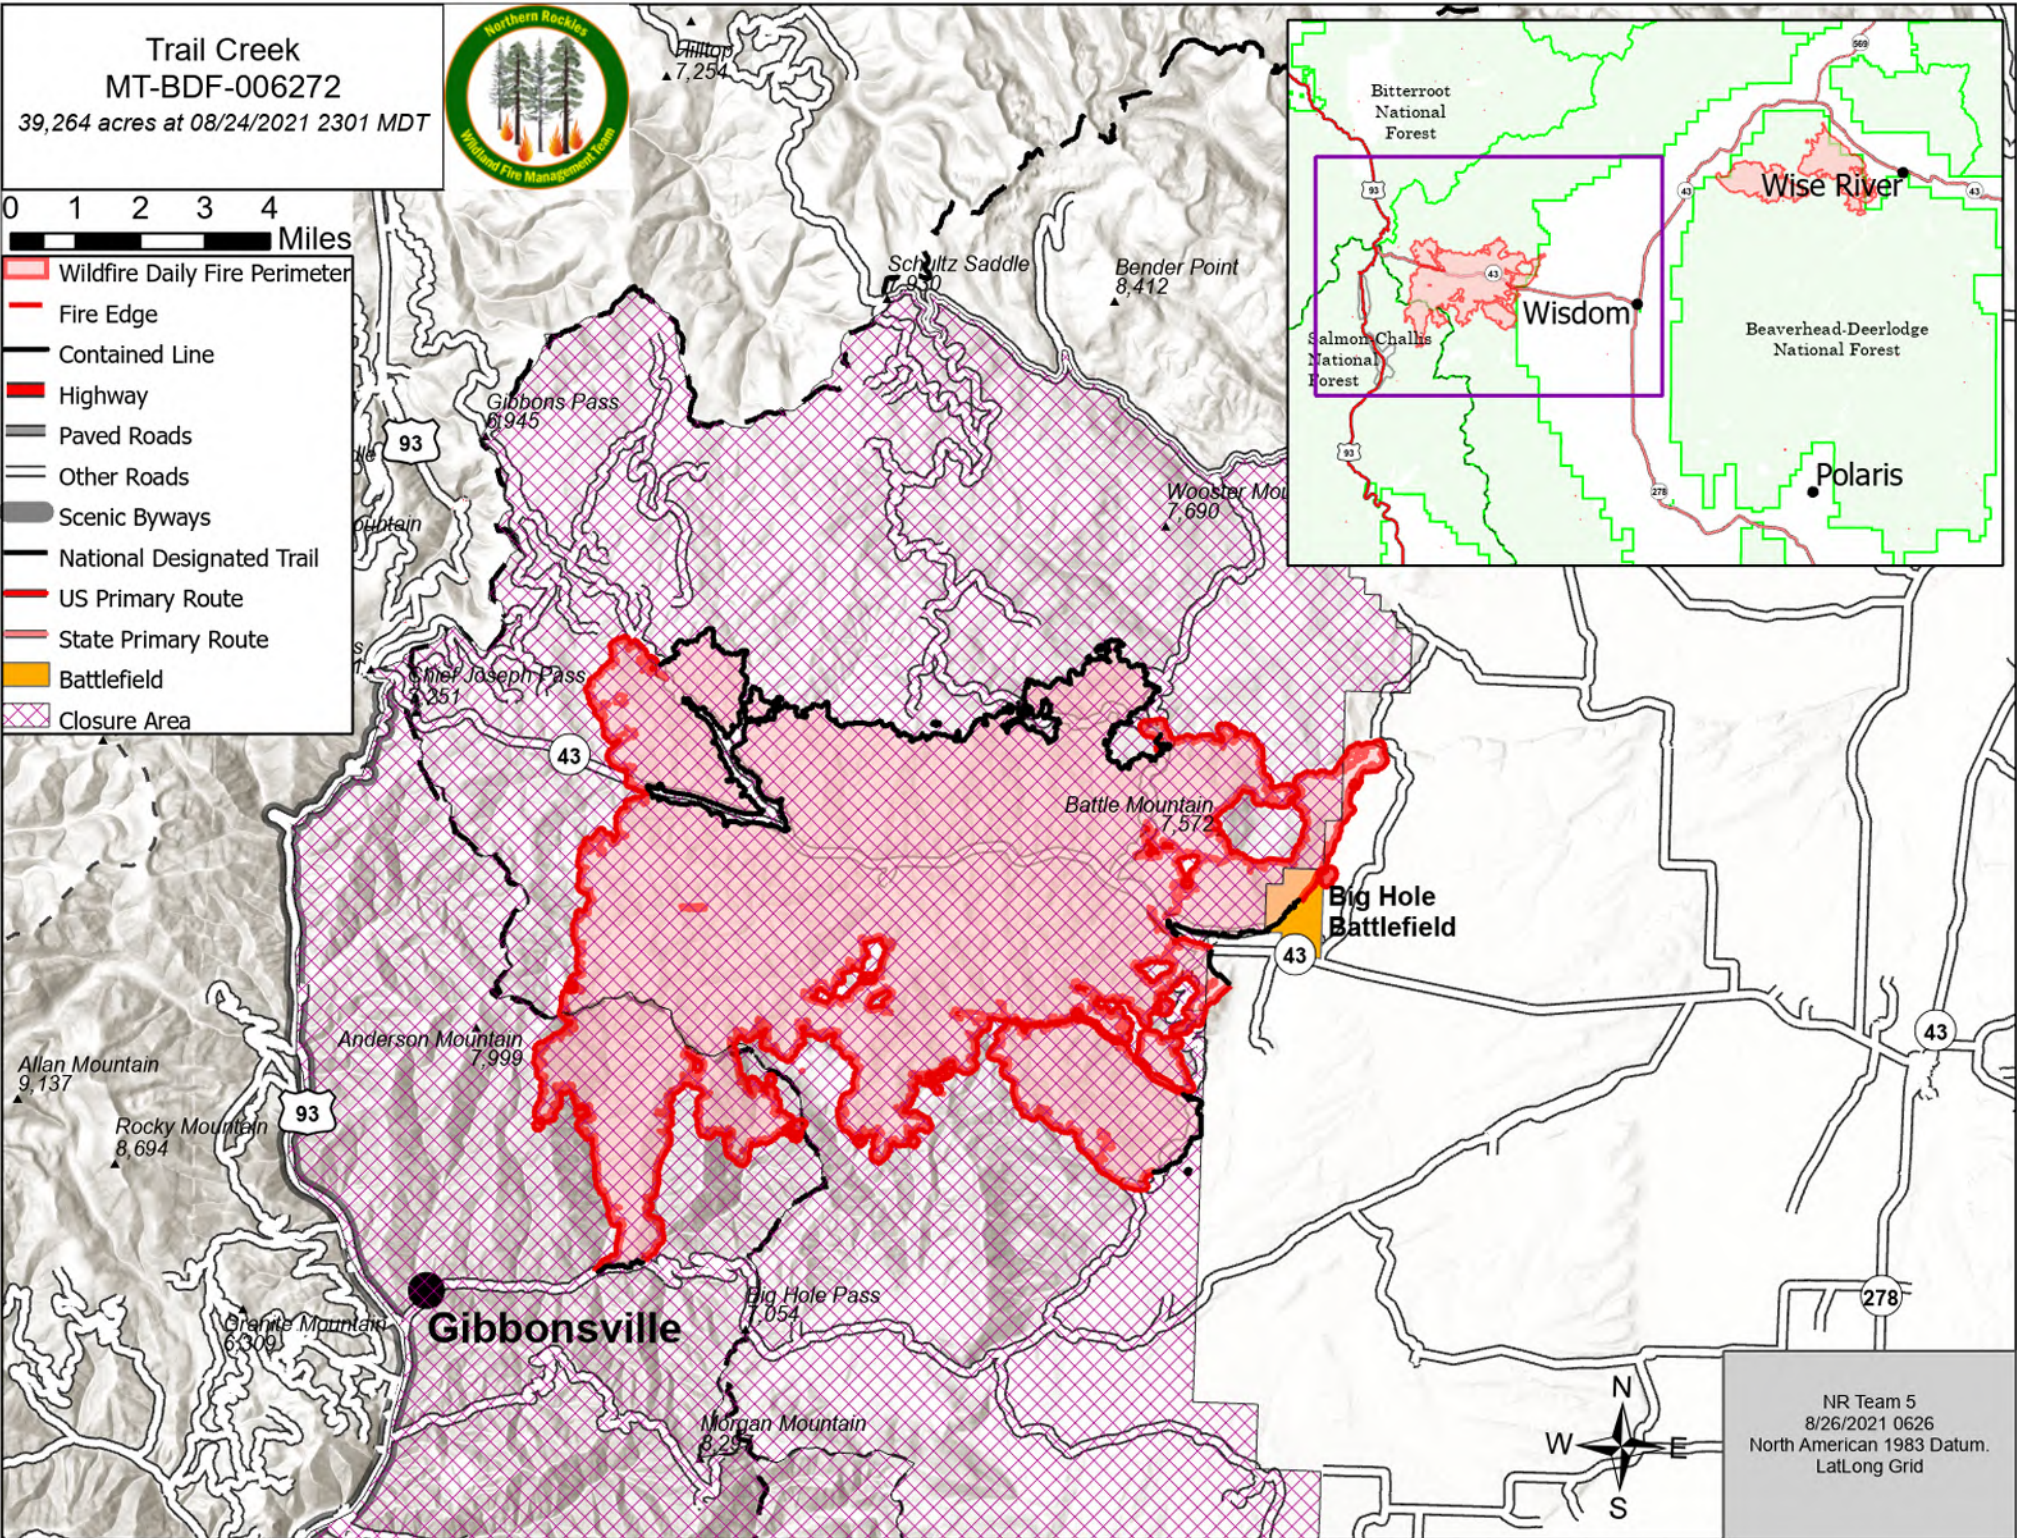

Trail Creek
 MT-BDF-006272
 39,264 acres at 08/24/2021 2301 MDT

- Wildfire Daily Fire Perimeter
- Fire Edge
- Contained Line
- Highway
- Paved Roads
- Other Roads
- Scenic Byways
- National Designated Trail
- US Primary Route
- State Primary Route
- Battlefield
- Closure Area

NR Team 5
 8/26/2021 0626
 North American 1983 Datum.
 LatLong Grid