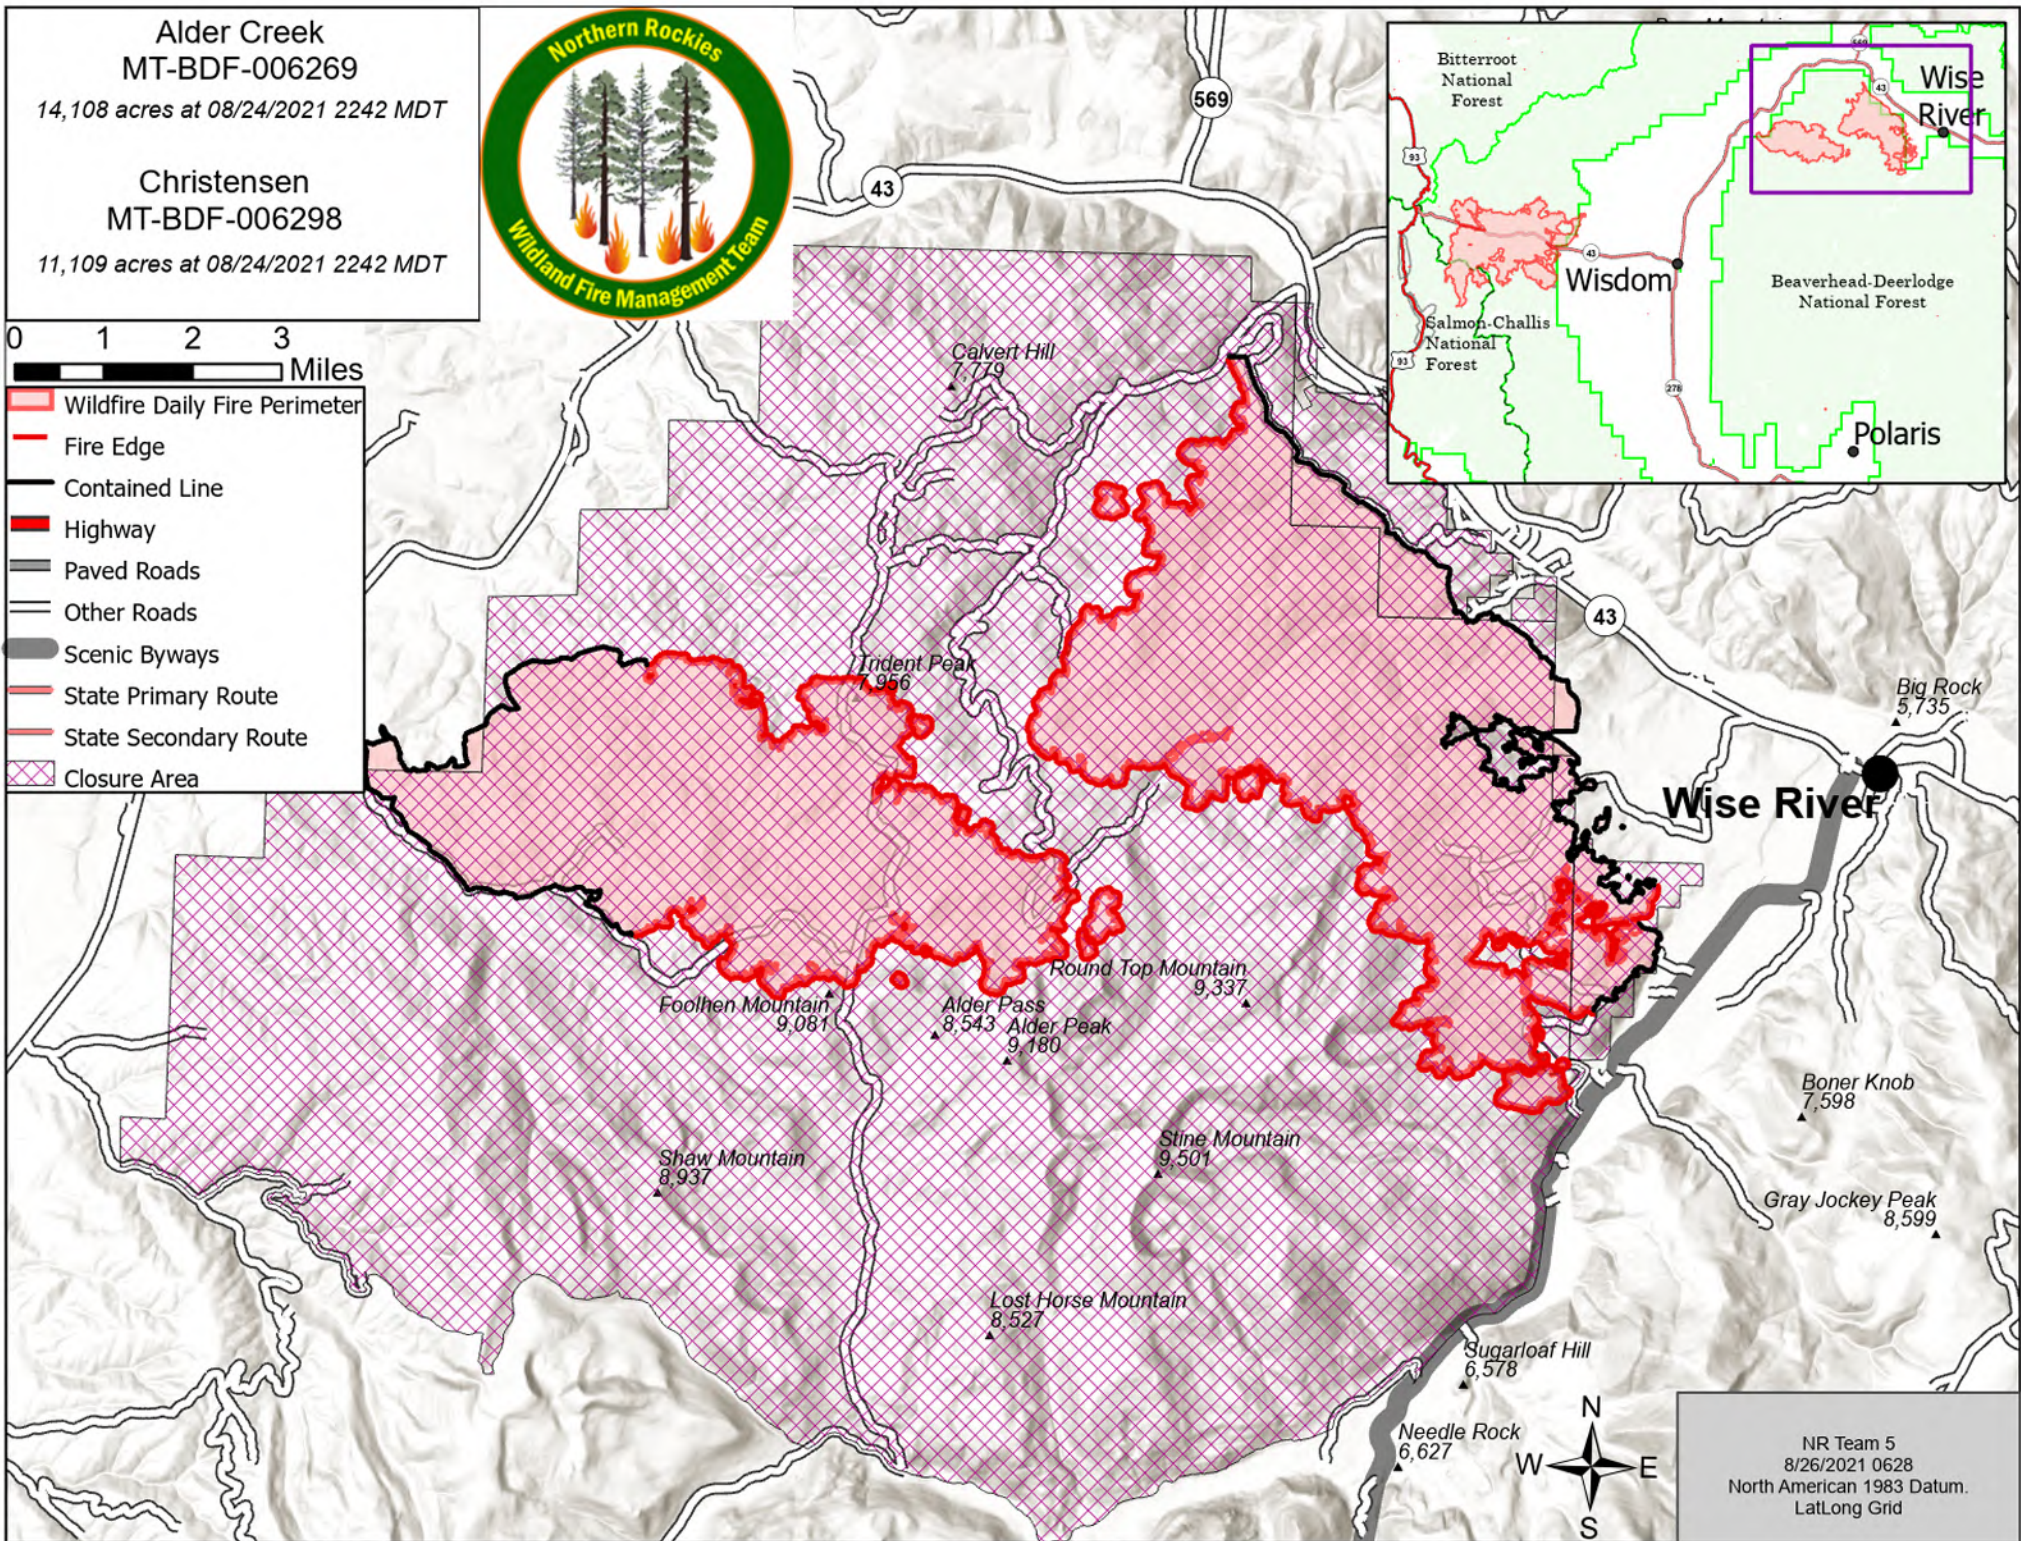

Alder Creek  
MT-BDF-006269

14,108 acres at 08/24/2021 2242 MDT

Christensen  
MT-BDF-006298

11,109 acres at 08/24/2021 2242 MDT

0 1 2 3  
Miles

- Wildfire Daily Fire Perimeter
- Fire Edge
- Contained Line
- Highway
- Paved Roads
- Other Roads
- Scenic Byways
- State Primary Route
- State Secondary Route
- Closure Area

NR Team 5  
8/26/2021 0628  
North American 1983 Datum.  
LatLong Grid