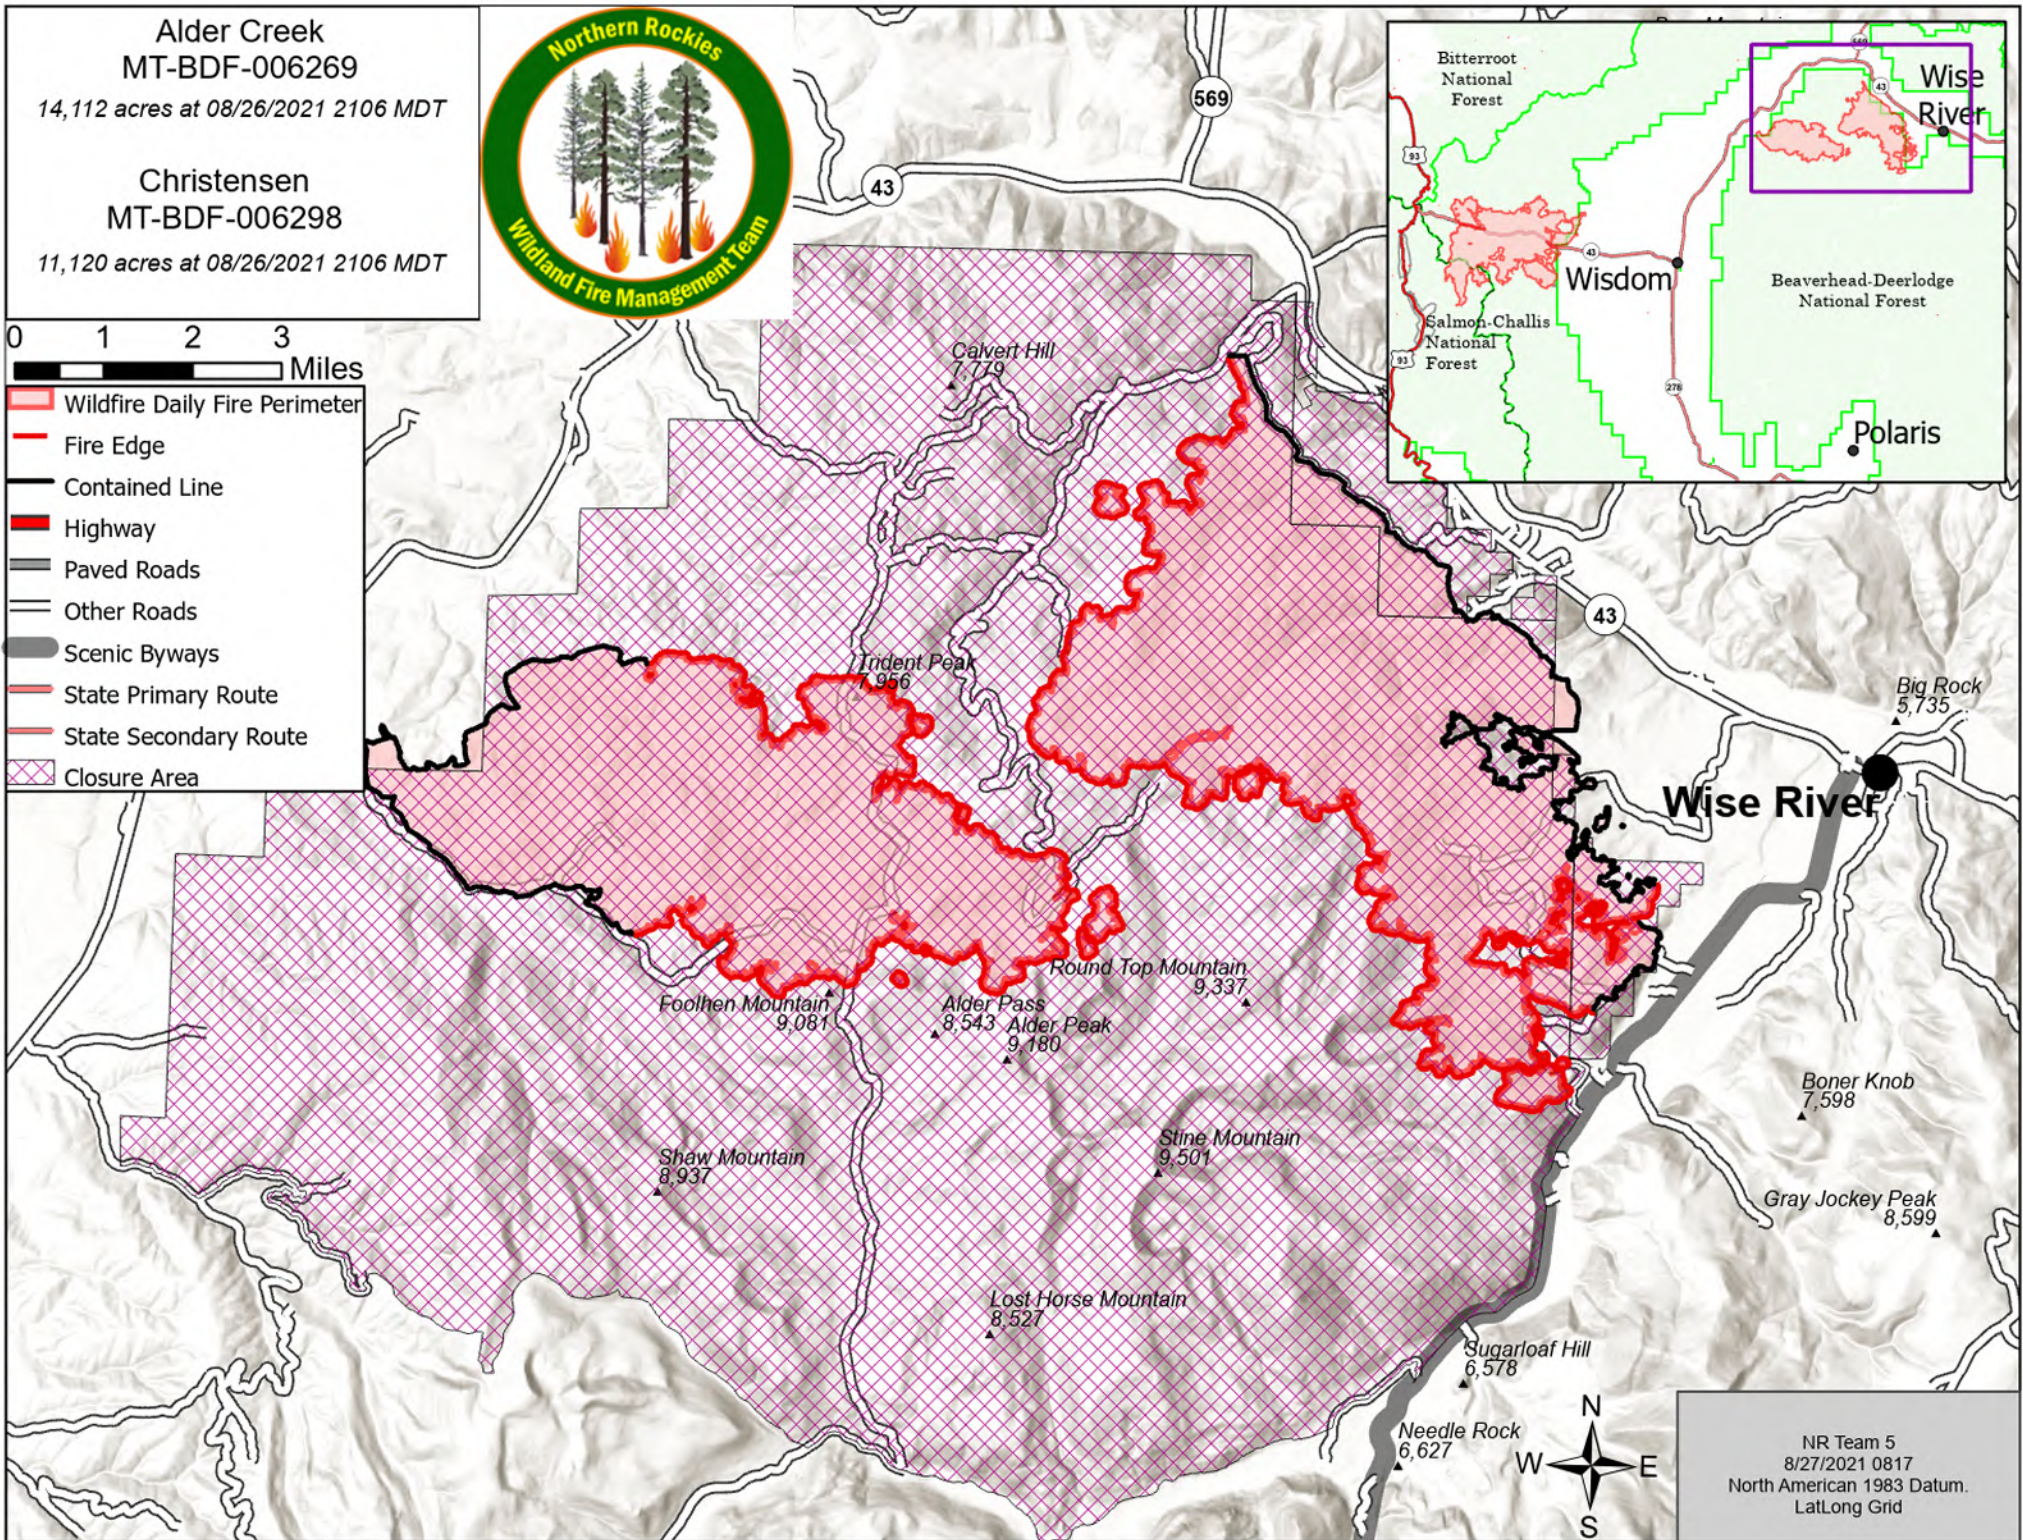

Alder Creek  
MT-BDF-006269

14,112 acres at 08/26/2021 2106 MDT

Christensen  
MT-BDF-006298

11,120 acres at 08/26/2021 2106 MDT

0 1 2 3  
Miles

- Wildfire Daily Fire Perimeter
- Fire Edge
- Contained Line
- Highway
- Paved Roads
- Other Roads
- Scenic Byways
- State Primary Route
- State Secondary Route
- Closure Area

NR Team 5  
8/27/2021 0817  
North American 1983 Datum.  
LatLong Grid