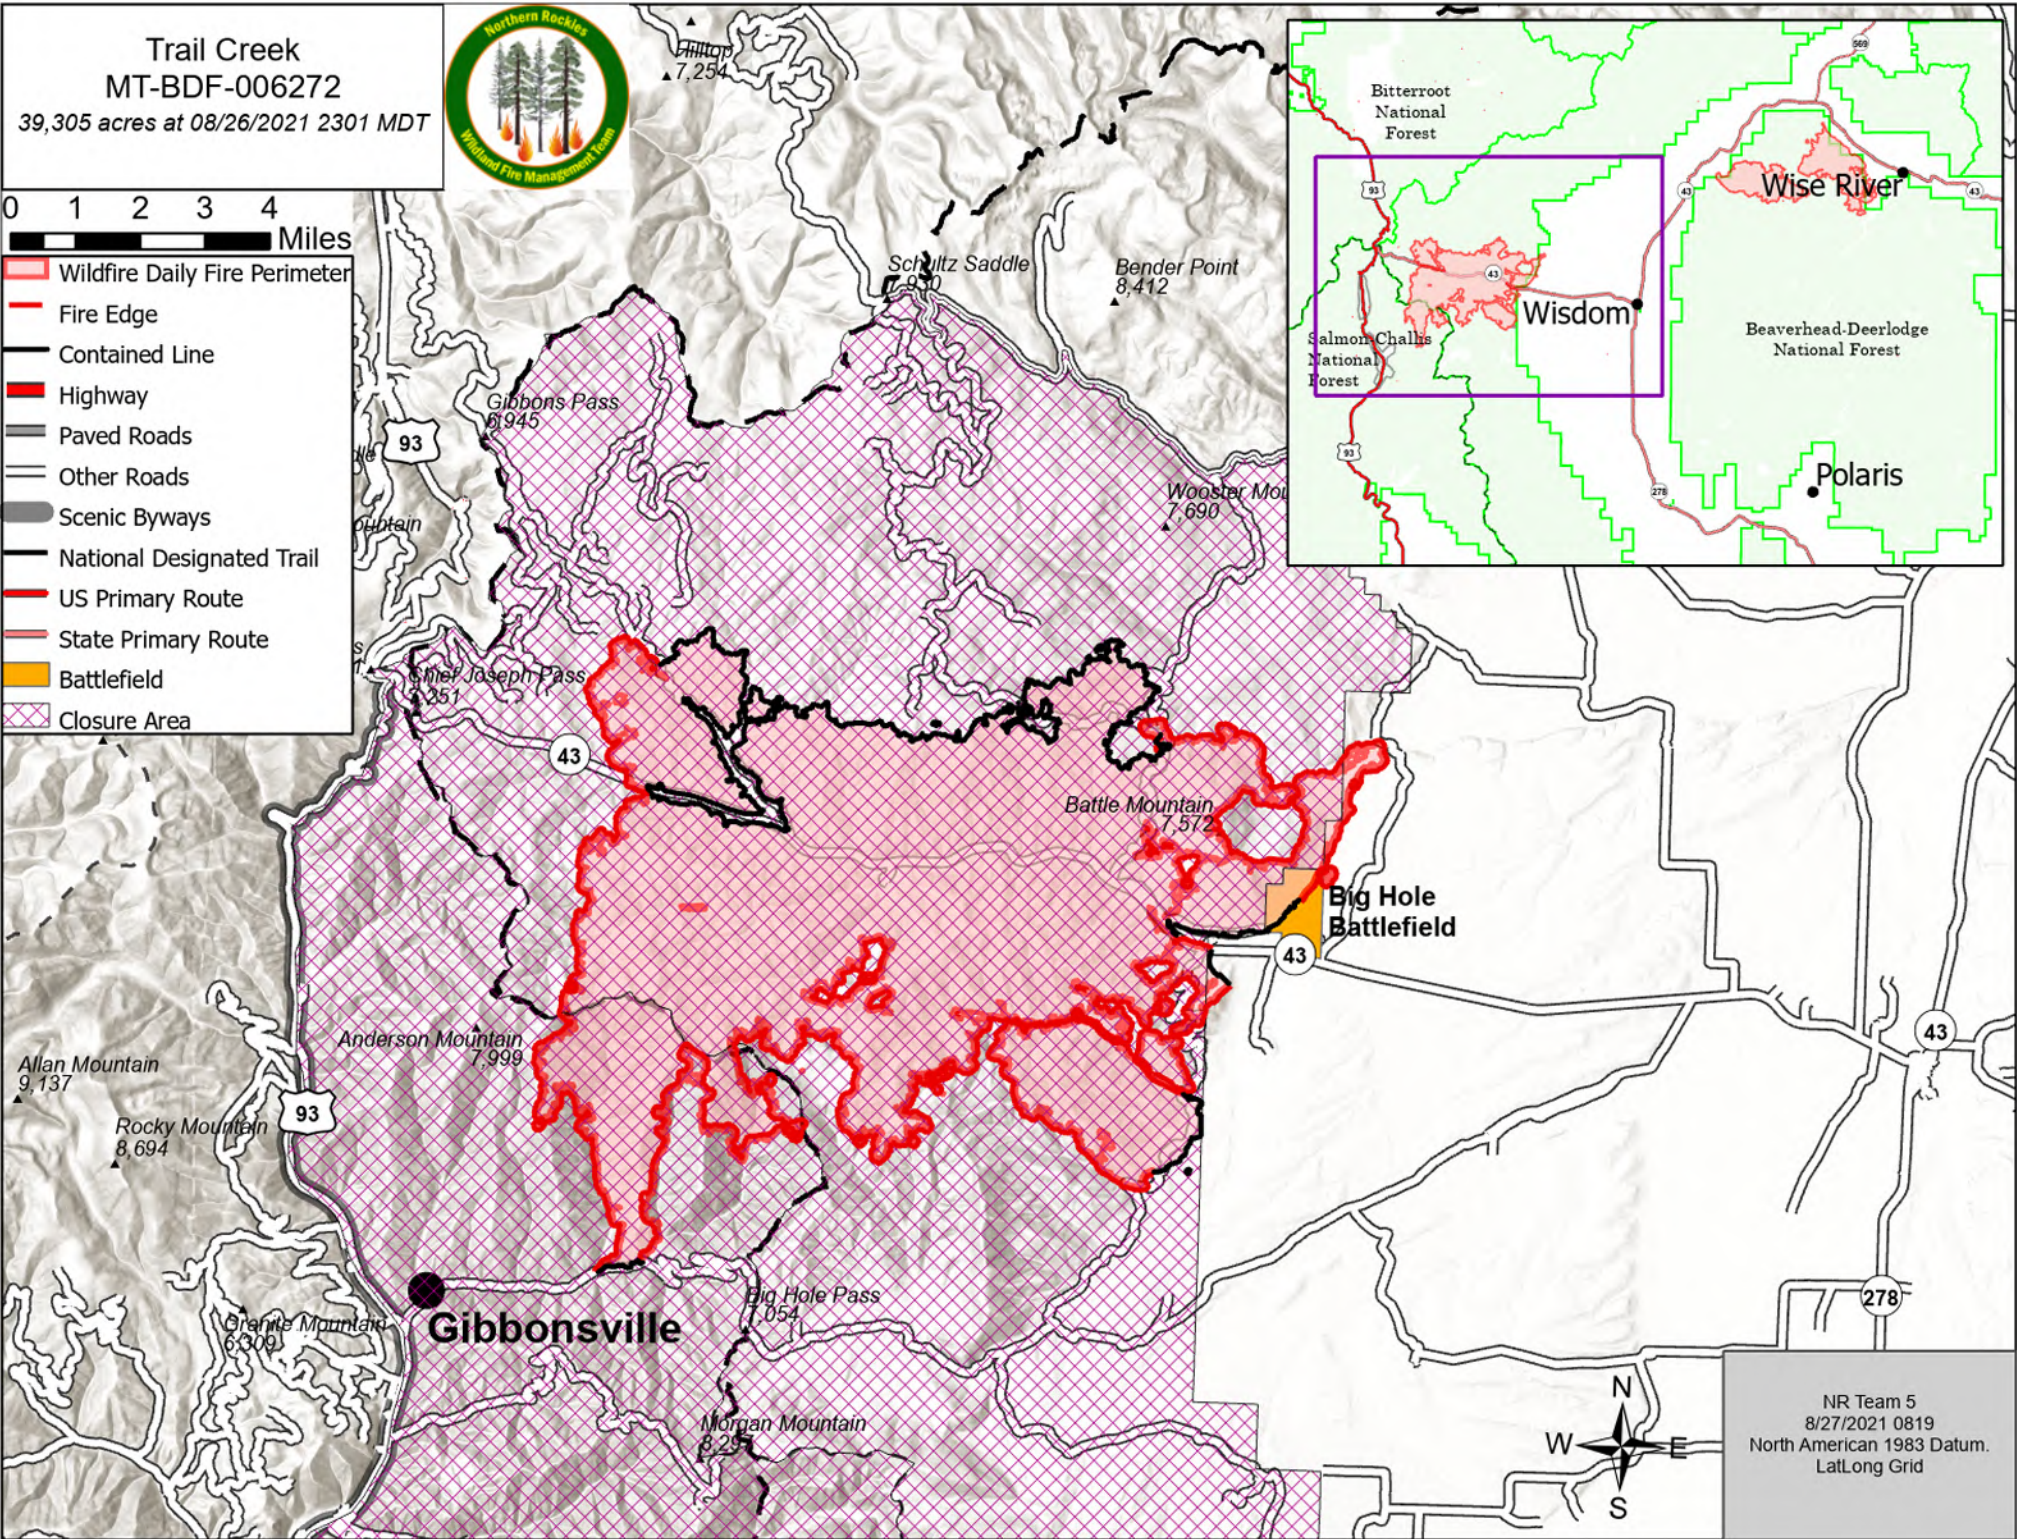

Trail Creek
 MT-BDF-006272
 39,305 acres at 08/26/2021 2301 MDT

- Wildfire Daily Fire Perimeter
- Fire Edge
- Contained Line
- Highway
- Paved Roads
- Other Roads
- Scenic Byways
- National Designated Trail
- US Primary Route
- State Primary Route
- Battlefield
- Closure Area

NR Team 5
 8/27/2021 0819
 North American 1983 Datum.
 LatLong Grid