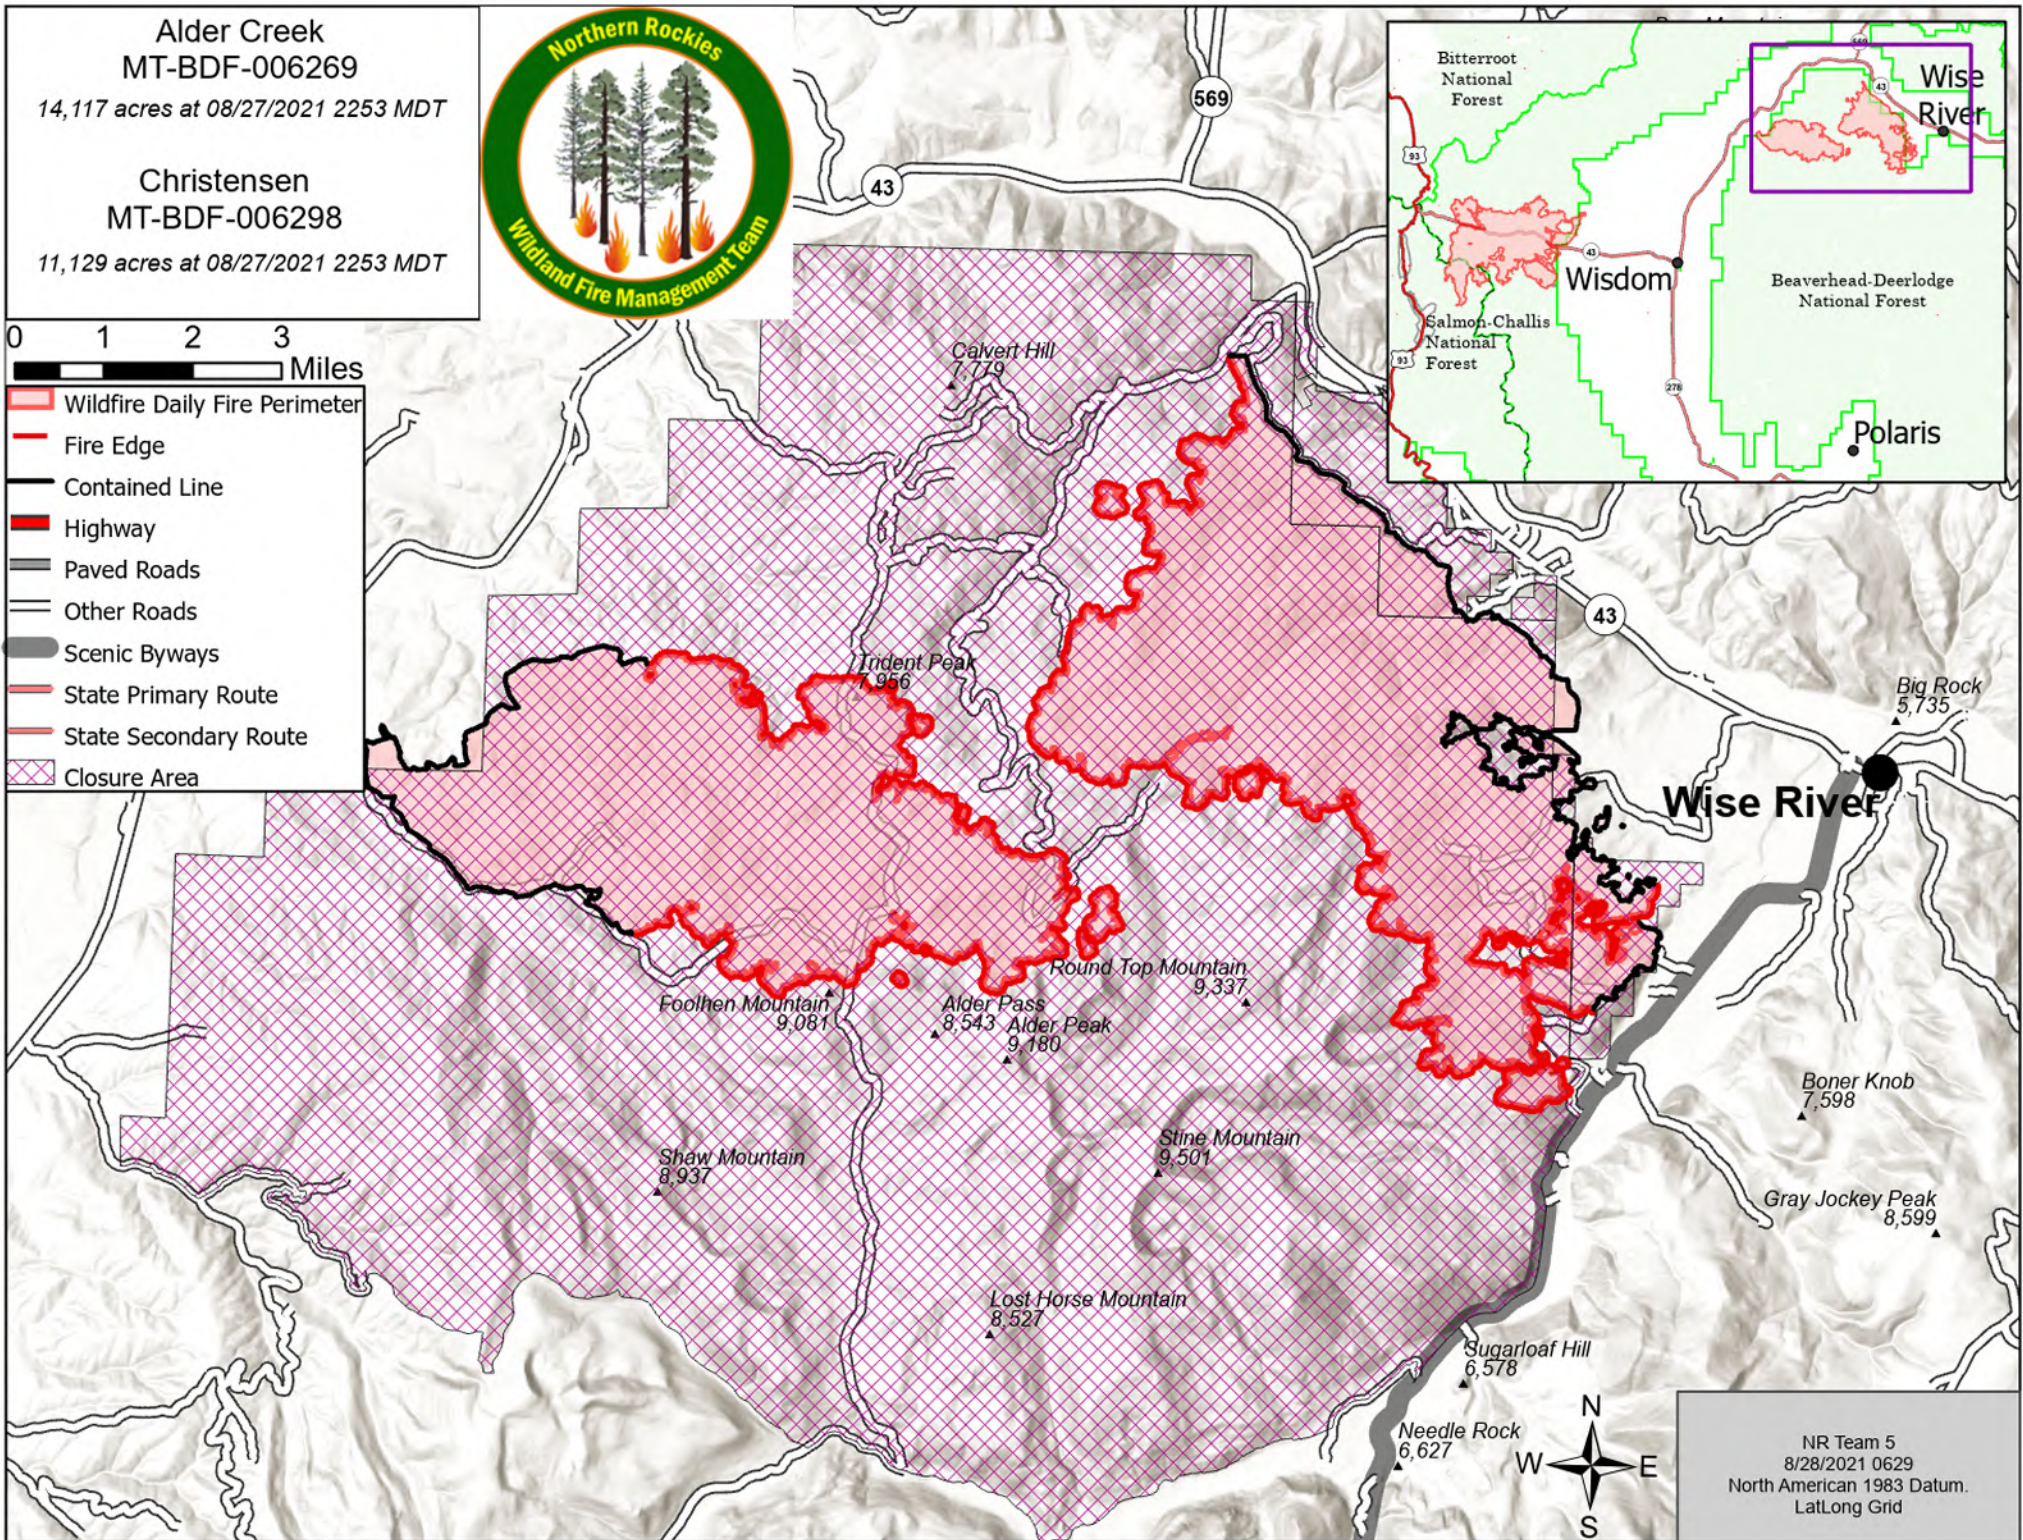

Alder Creek
MT-BDF-006269

14,117 acres at 08/27/2021 2253 MDT

Christensen
MT-BDF-006298

11,129 acres at 08/27/2021 2253 MDT

- Wildfire Daily Fire Perimeter
- Fire Edge
- Contained Line
- Highway
- Paved Roads
- Other Roads
- Scenic Byways
- State Primary Route
- State Secondary Route
- Closure Area

NR Team 5
8/28/2021 0629
North American 1983 Datum.
LatLong Grid