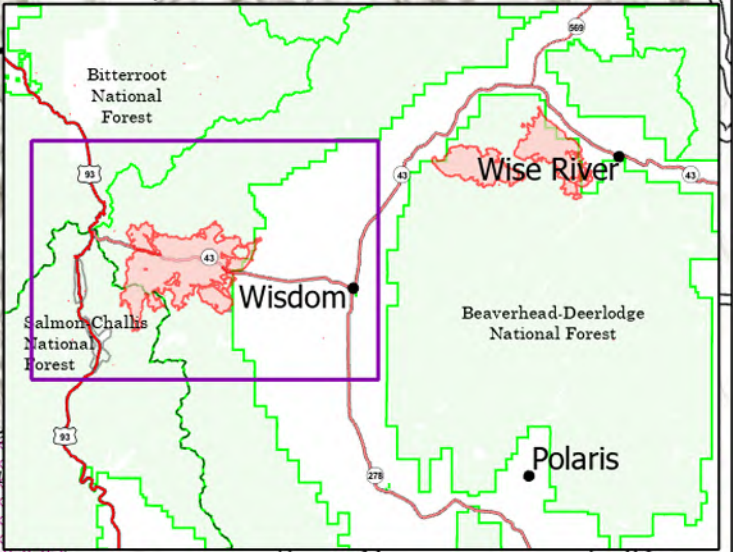

Trail Creek  
 MT-BDF-006272  
 39,317 acres at 08/27/2021 2315 MDT

- Wildfire Daily Fire Perimeter
- Fire Edge
- Contained Line
- Highway
- Paved Roads
- Other Roads
- Scenic Byways
- National Designated Trail
- US Primary Route
- State Primary Route
- Battlefield
- Closure Area

NR Team 5  
 8/28/2021 0834  
 North American 1983 Datum.  
 LatLong Grid