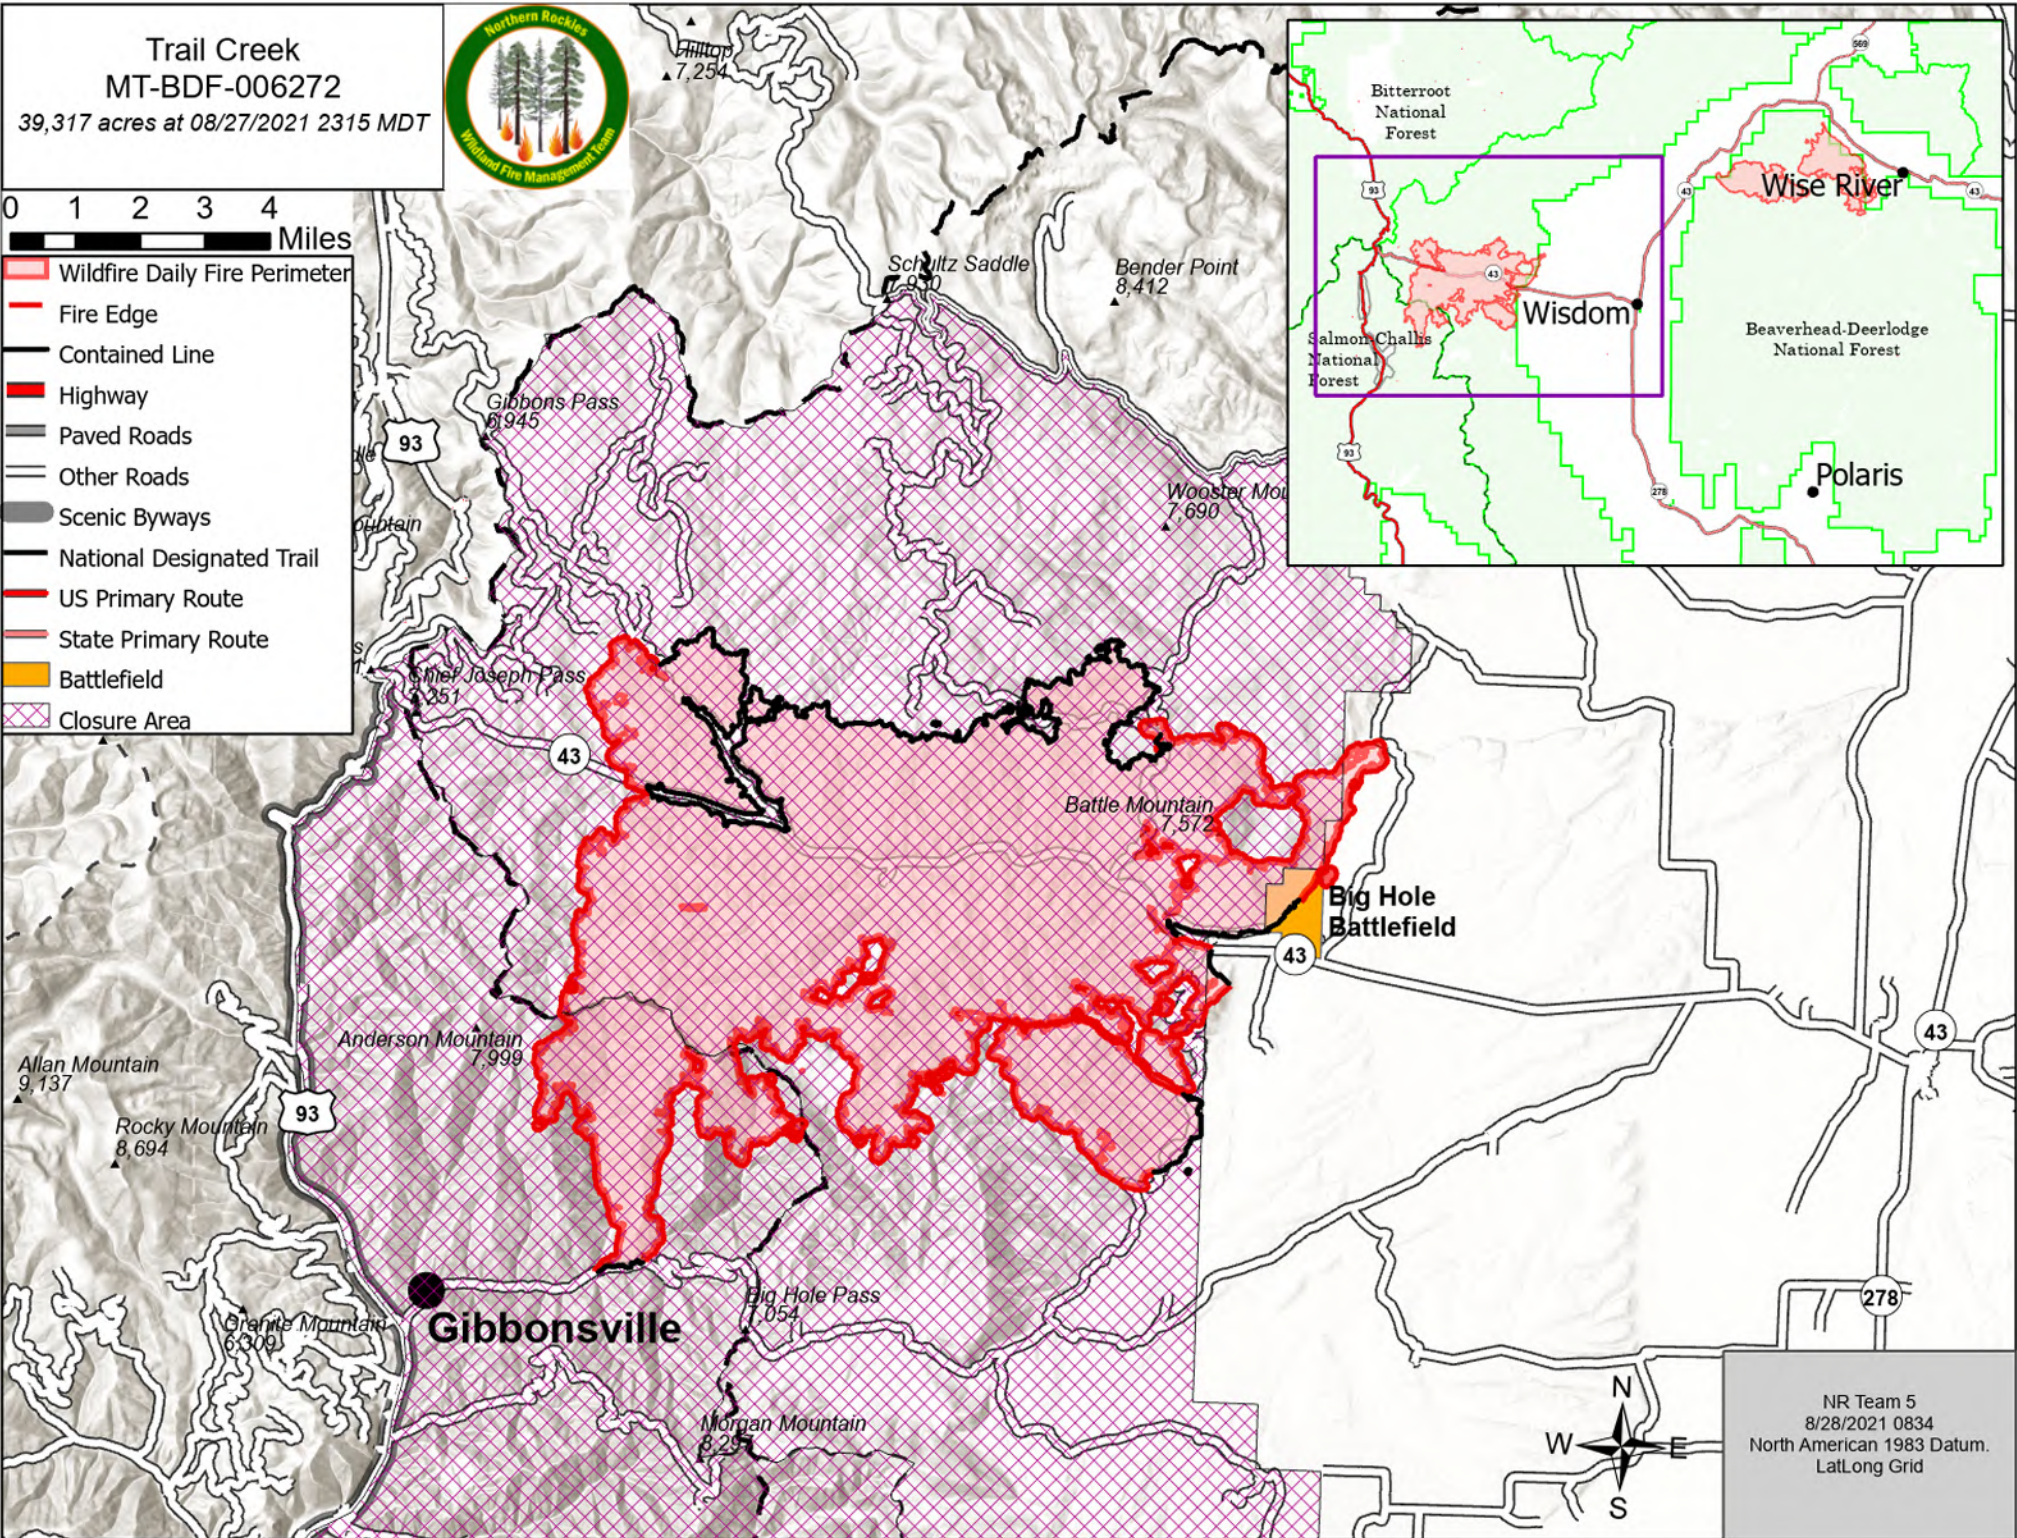

Trail Creek  
 MT-BDF-006272  
 39,317 acres at 08/27/2021 2315 MDT

- Wildfire Daily Fire Perimeter
- Fire Edge
- Contained Line
- Highway
- Paved Roads
- Other Roads
- Scenic Byways
- National Designated Trail
- US Primary Route
- State Primary Route
- Battlefield
- Closure Area

NR Team 5  
 8/28/2021 0834  
 North American 1983 Datum.  
 LatLong Grid