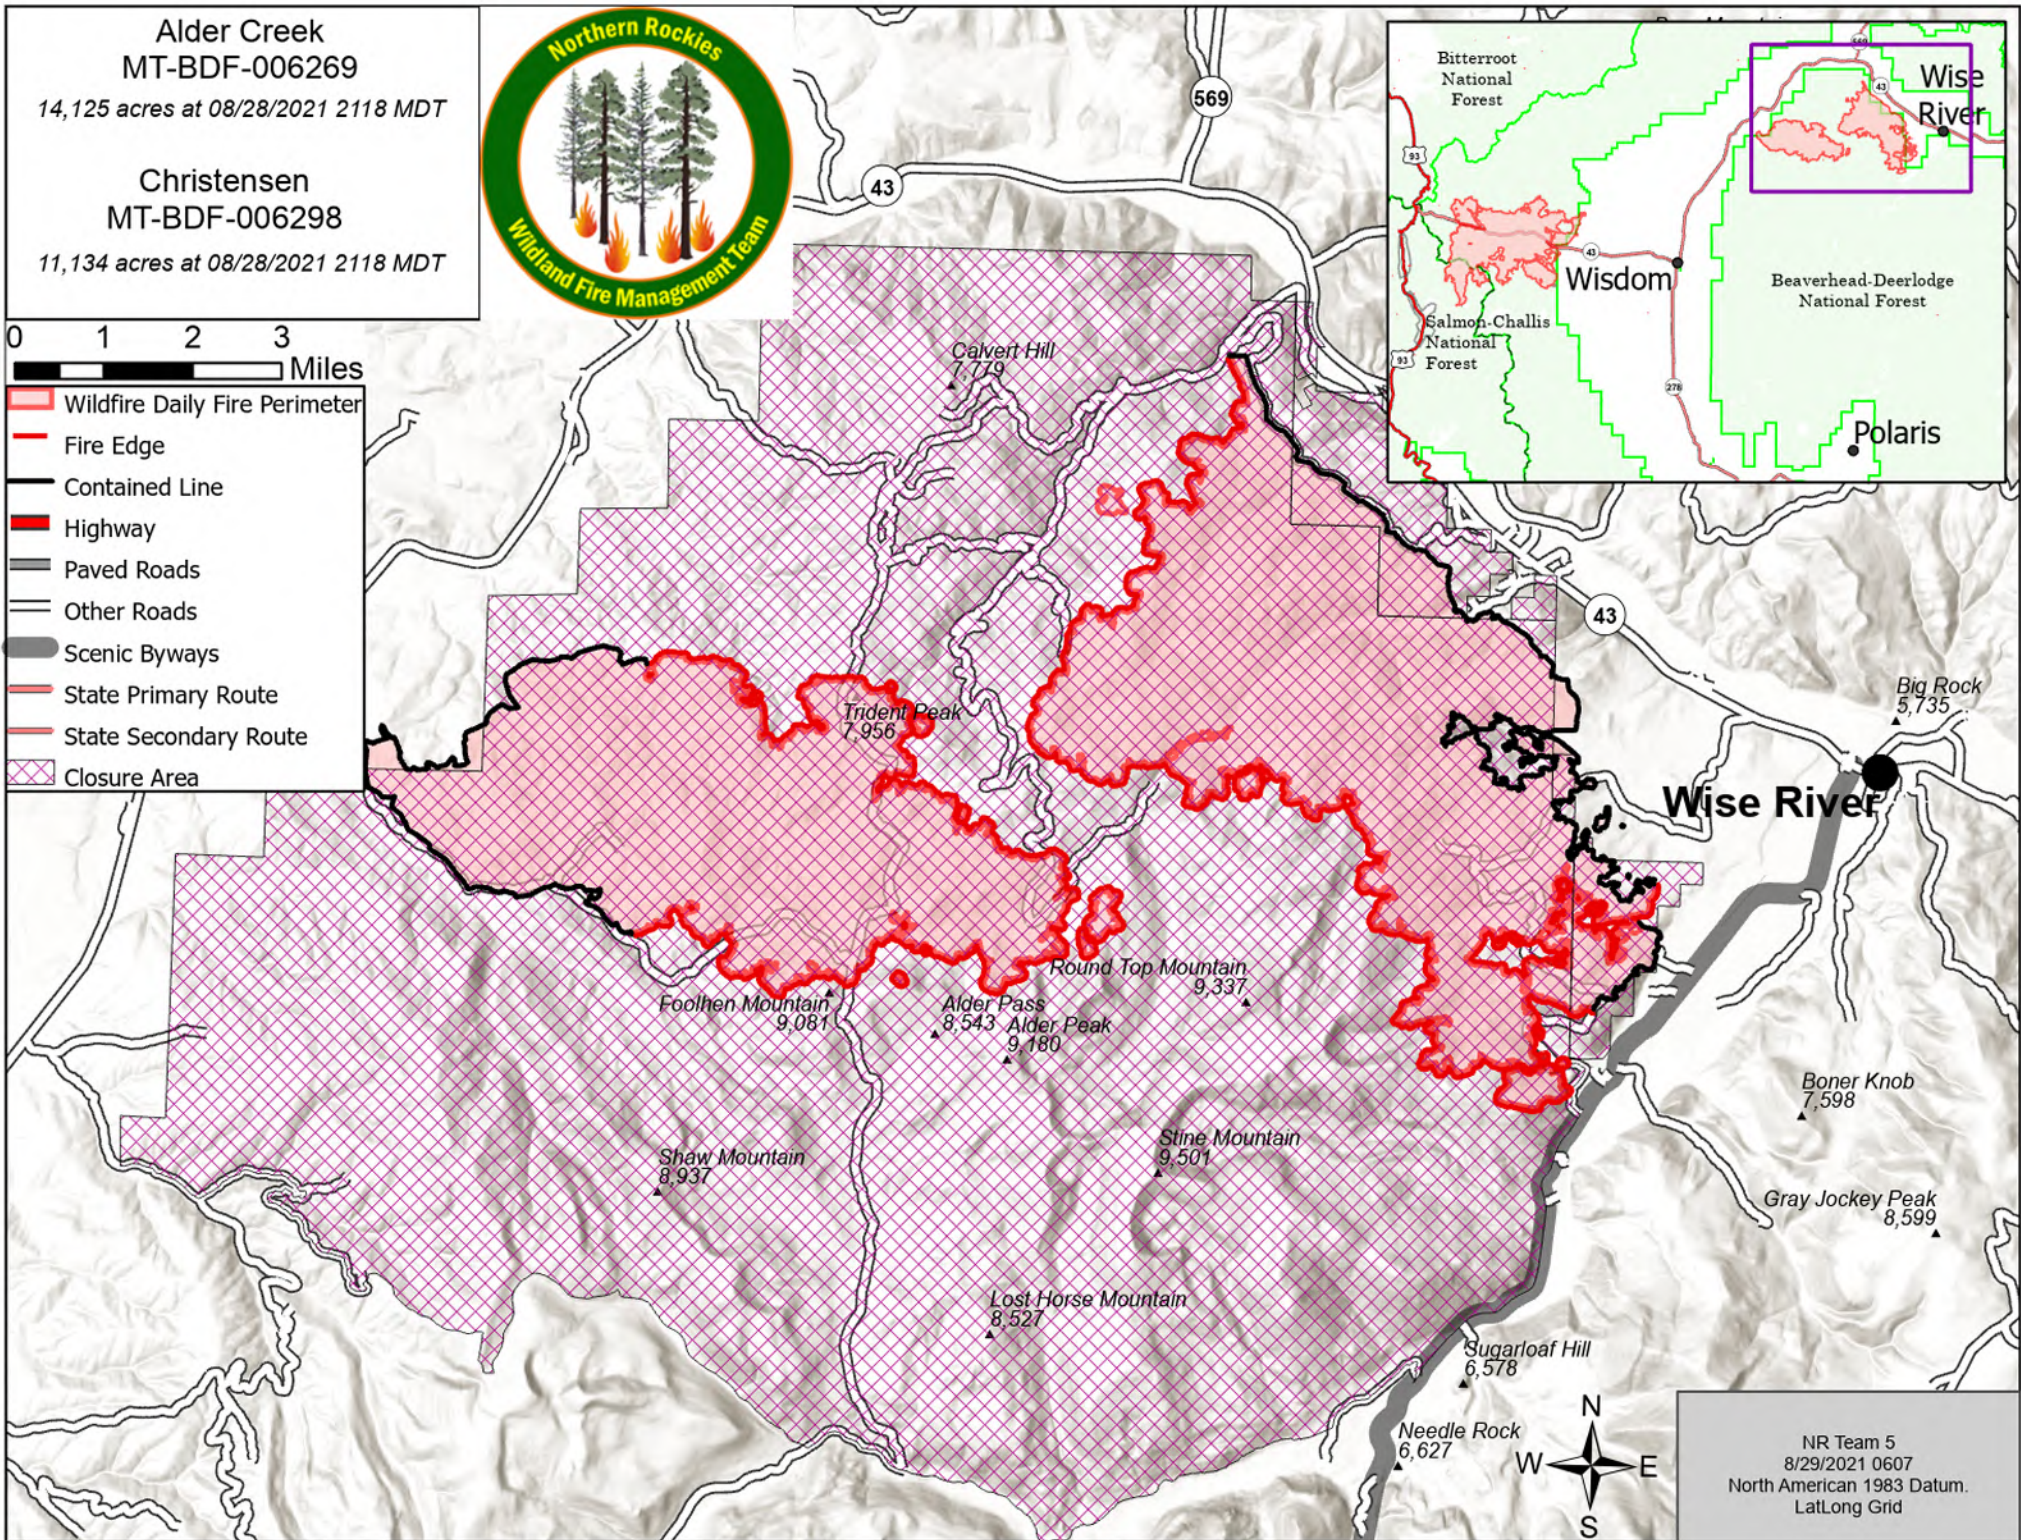

Alder Creek  
MT-BDF-006269

14,125 acres at 08/28/2021 2118 MDT

Christensen  
MT-BDF-006298

11,134 acres at 08/28/2021 2118 MDT

- Wildfire Daily Fire Perimeter
- Fire Edge
- Contained Line
- Highway
- Paved Roads
- Other Roads
- Scenic Byways
- State Primary Route
- State Secondary Route
- Closure Area

NR Team 5  
8/29/2021 0607  
North American 1983 Datum.  
LatLong Grid