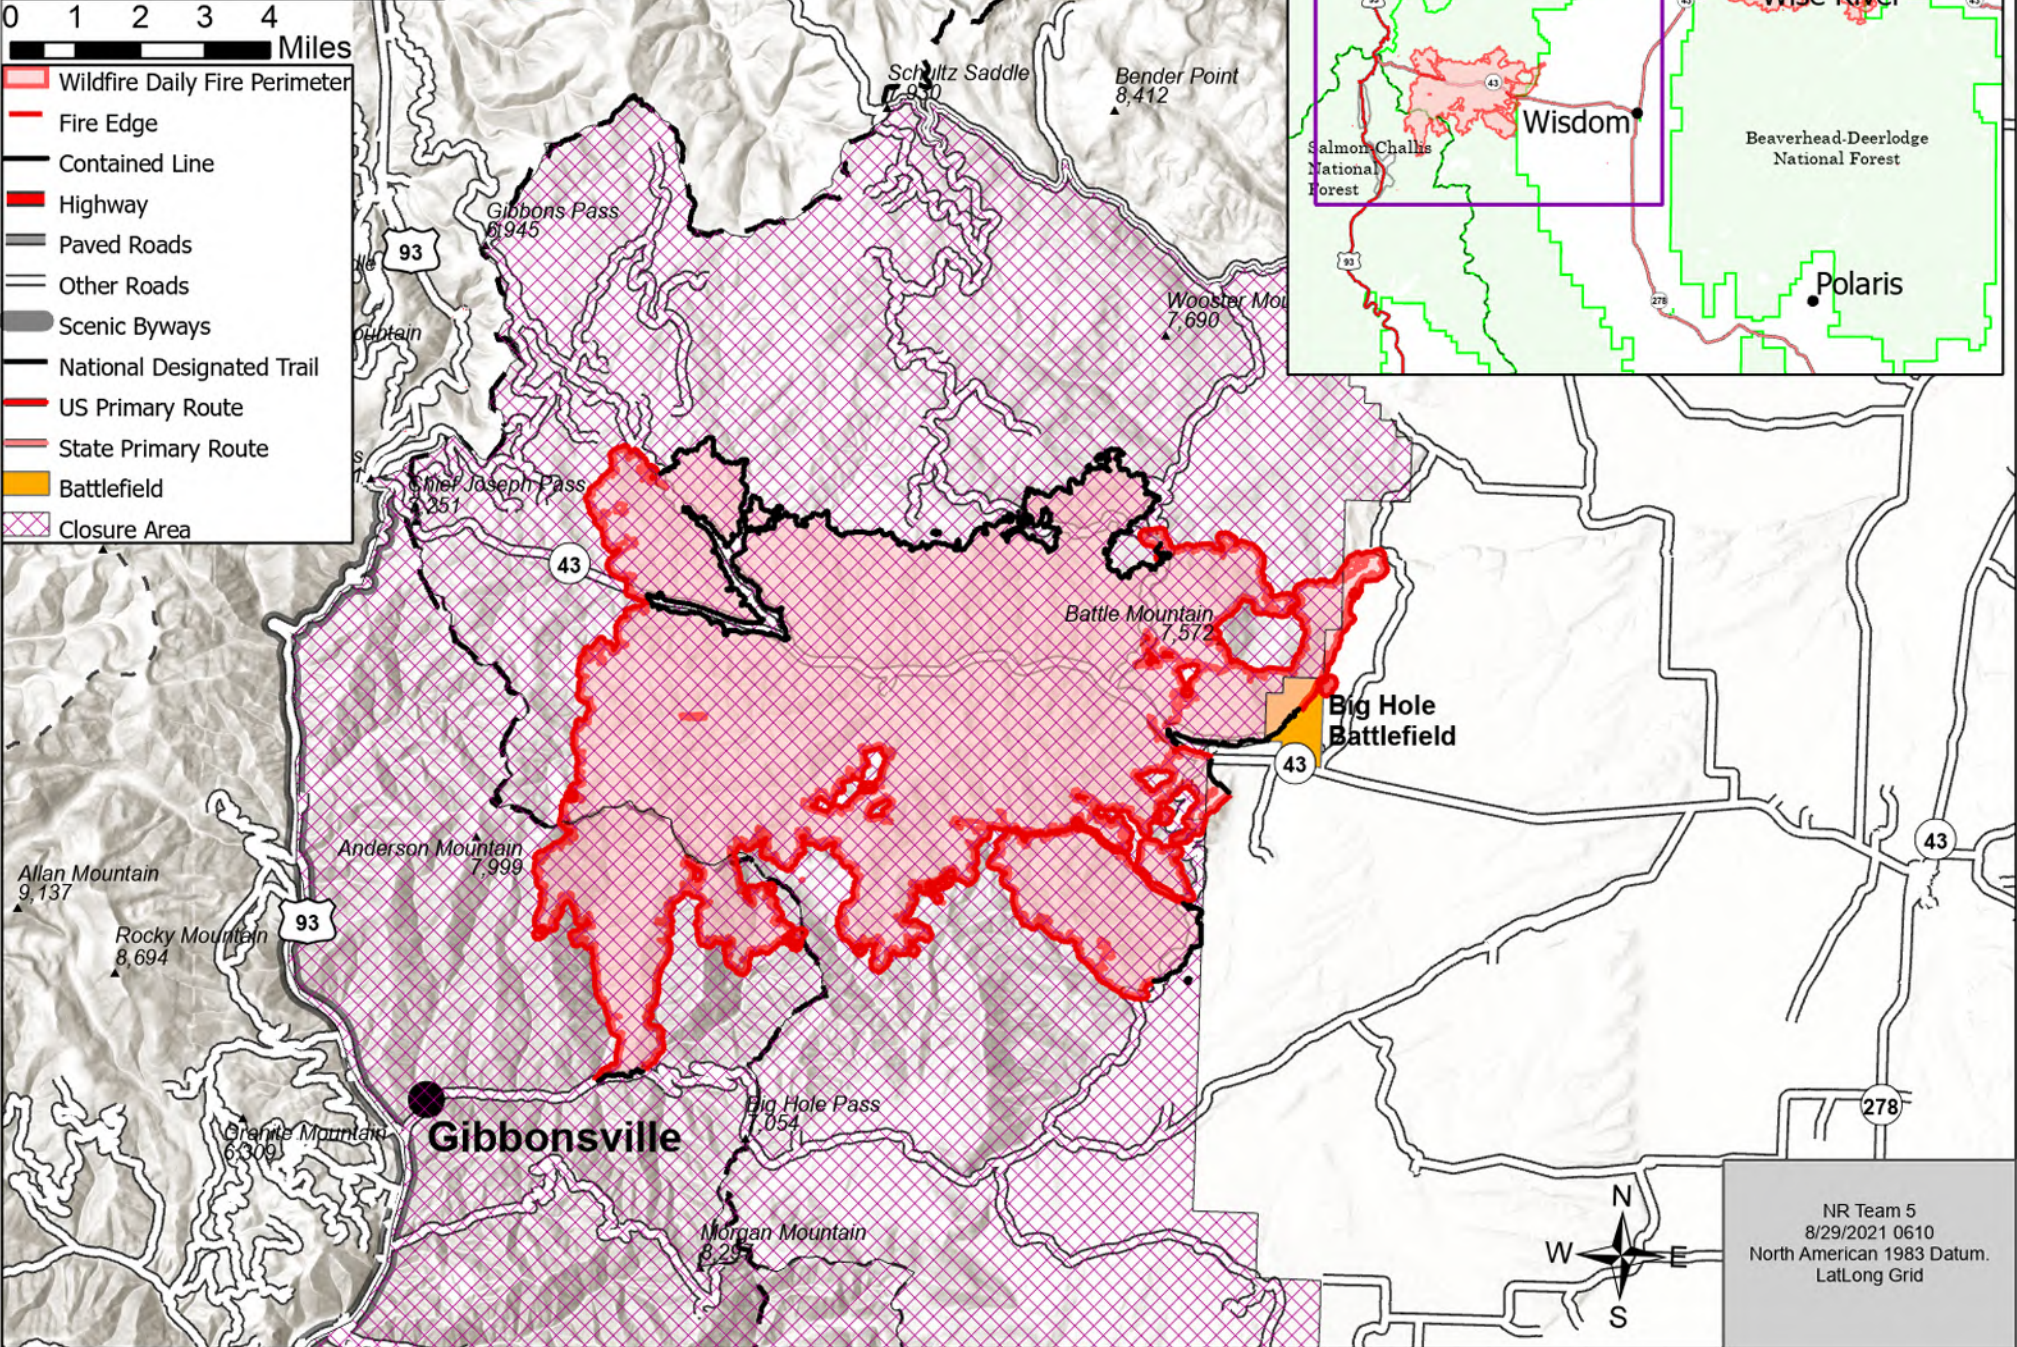

Trail Creek
MT-BDF-006272
 39,340 acres at 08/28/2021 2138 MDT

- Wildfire Daily Fire Perimeter
- Fire Edge
- Contained Line
- Highway
- Paved Roads
- Other Roads
- Scenic Byways
- National Designated Trail
- US Primary Route
- State Primary Route
- Battlefield
- Closure Area

NR Team 5
 8/29/2021 0610
 North American 1983 Datum.
 LatLong Grid