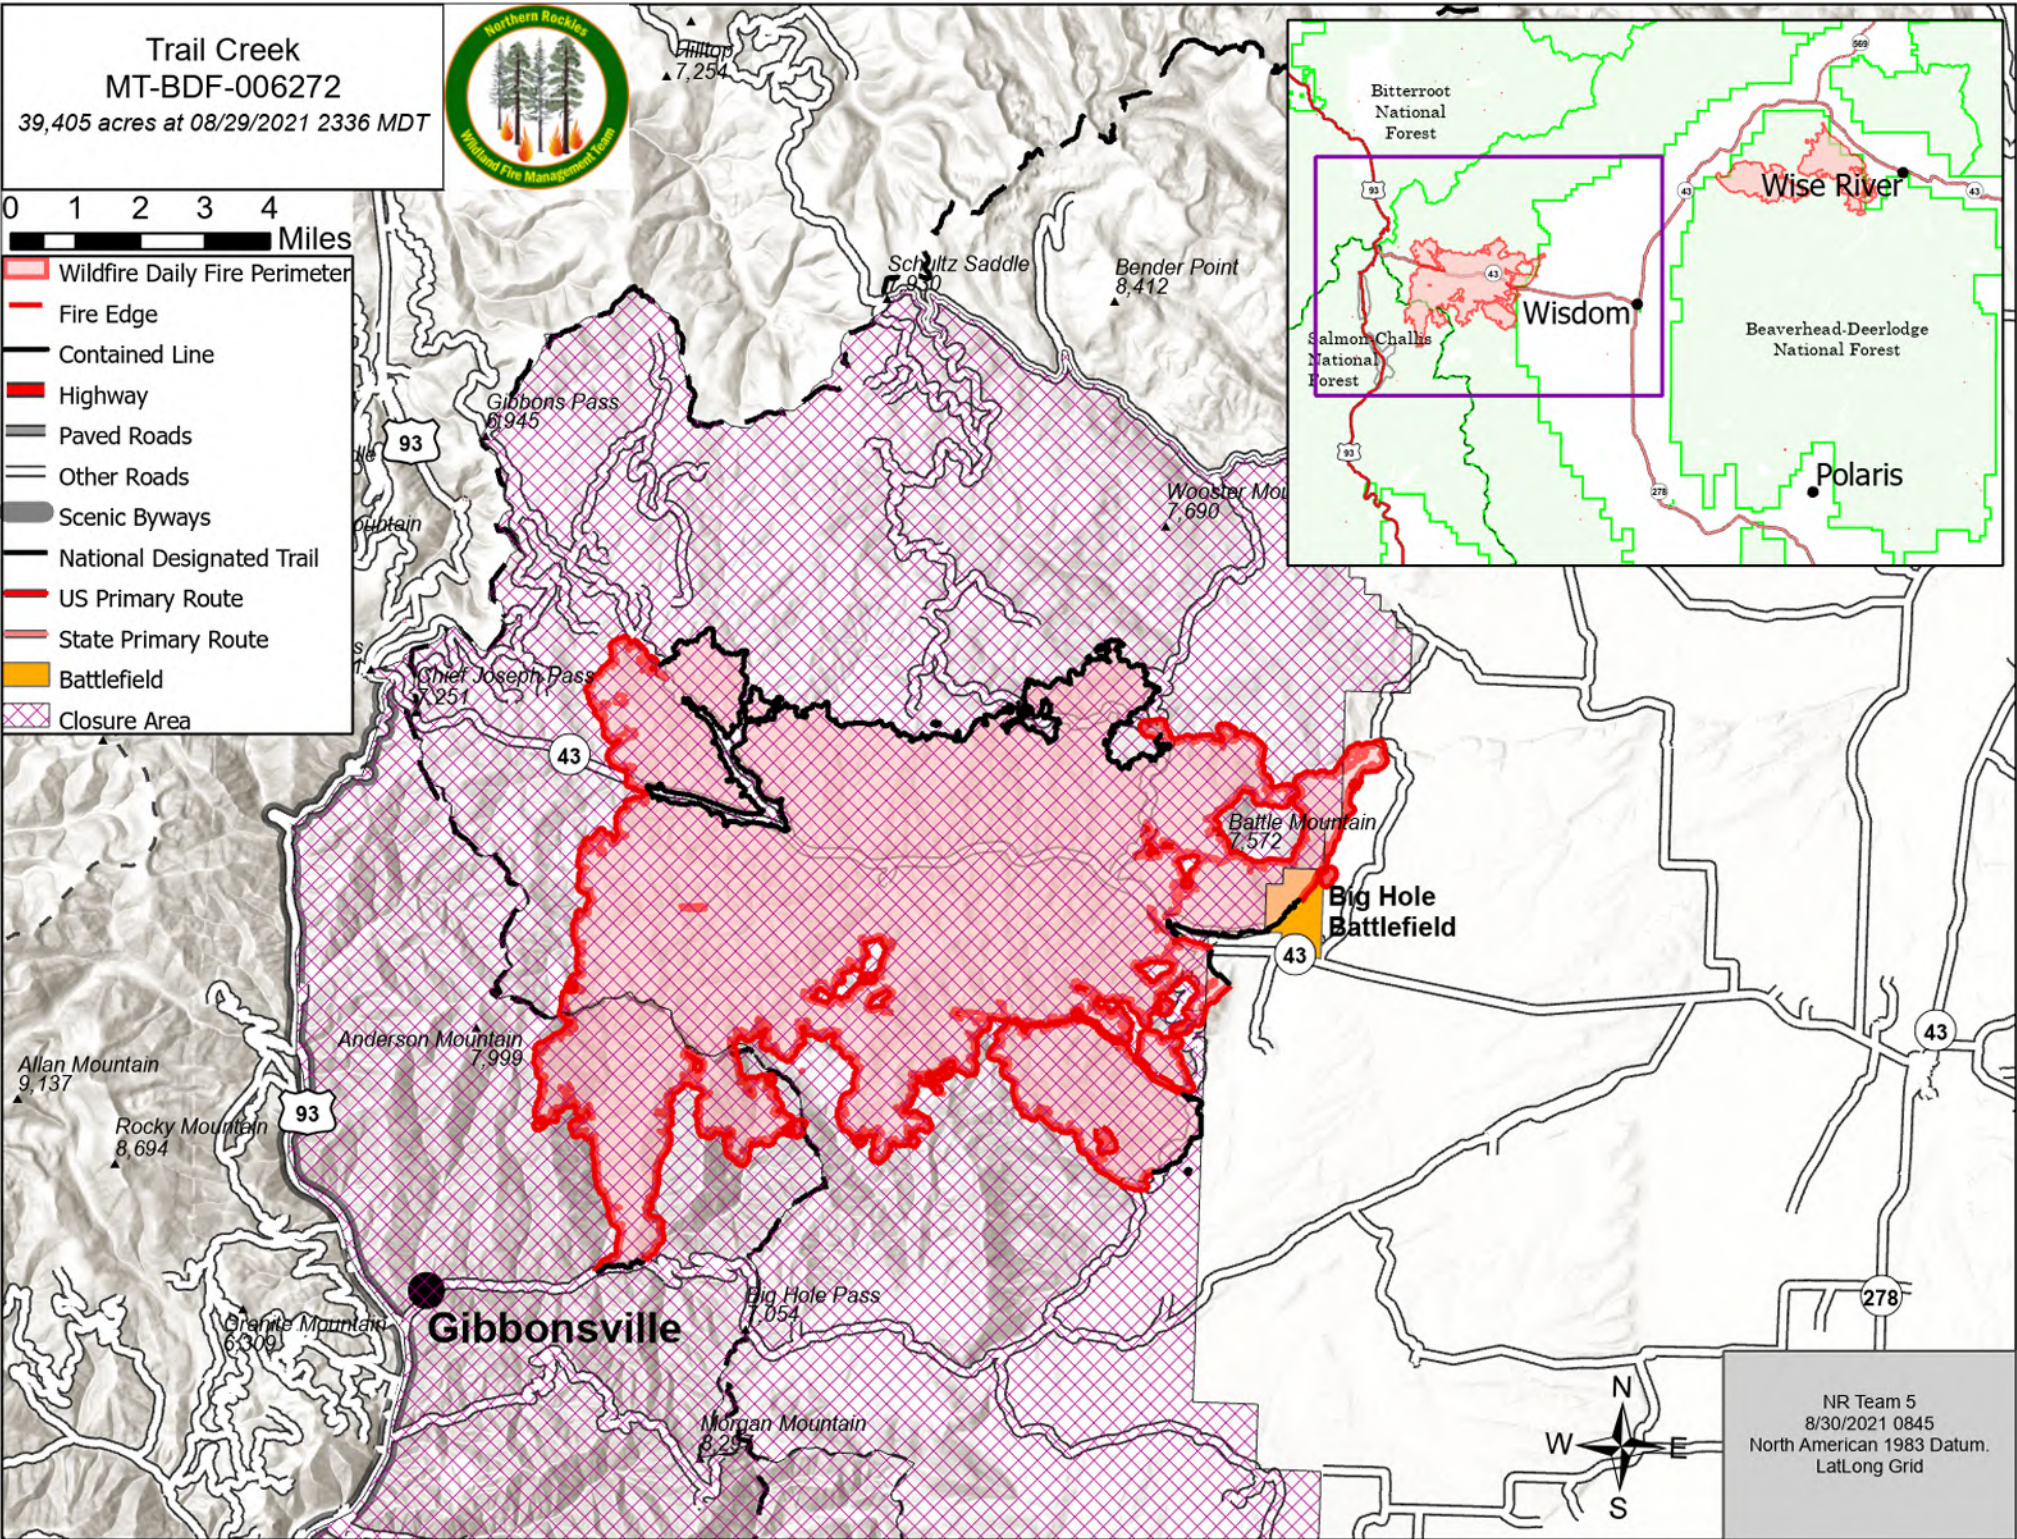

Trail Creek
 MT-BDF-006272
 39,405 acres at 08/29/2021 2336 MDT

0 1 2 3 4 Miles

- Wildfire Daily Fire Perimeter
- Fire Edge
- Contained Line
- Highway
- Paved Roads
- Other Roads
- Scenic Byways
- National Designated Trail
- US Primary Route
- State Primary Route
- Battlefield
- Closure Area

NR Team 5
 8/30/2021 0845
 North American 1983 Datum.
 LatLong Grid