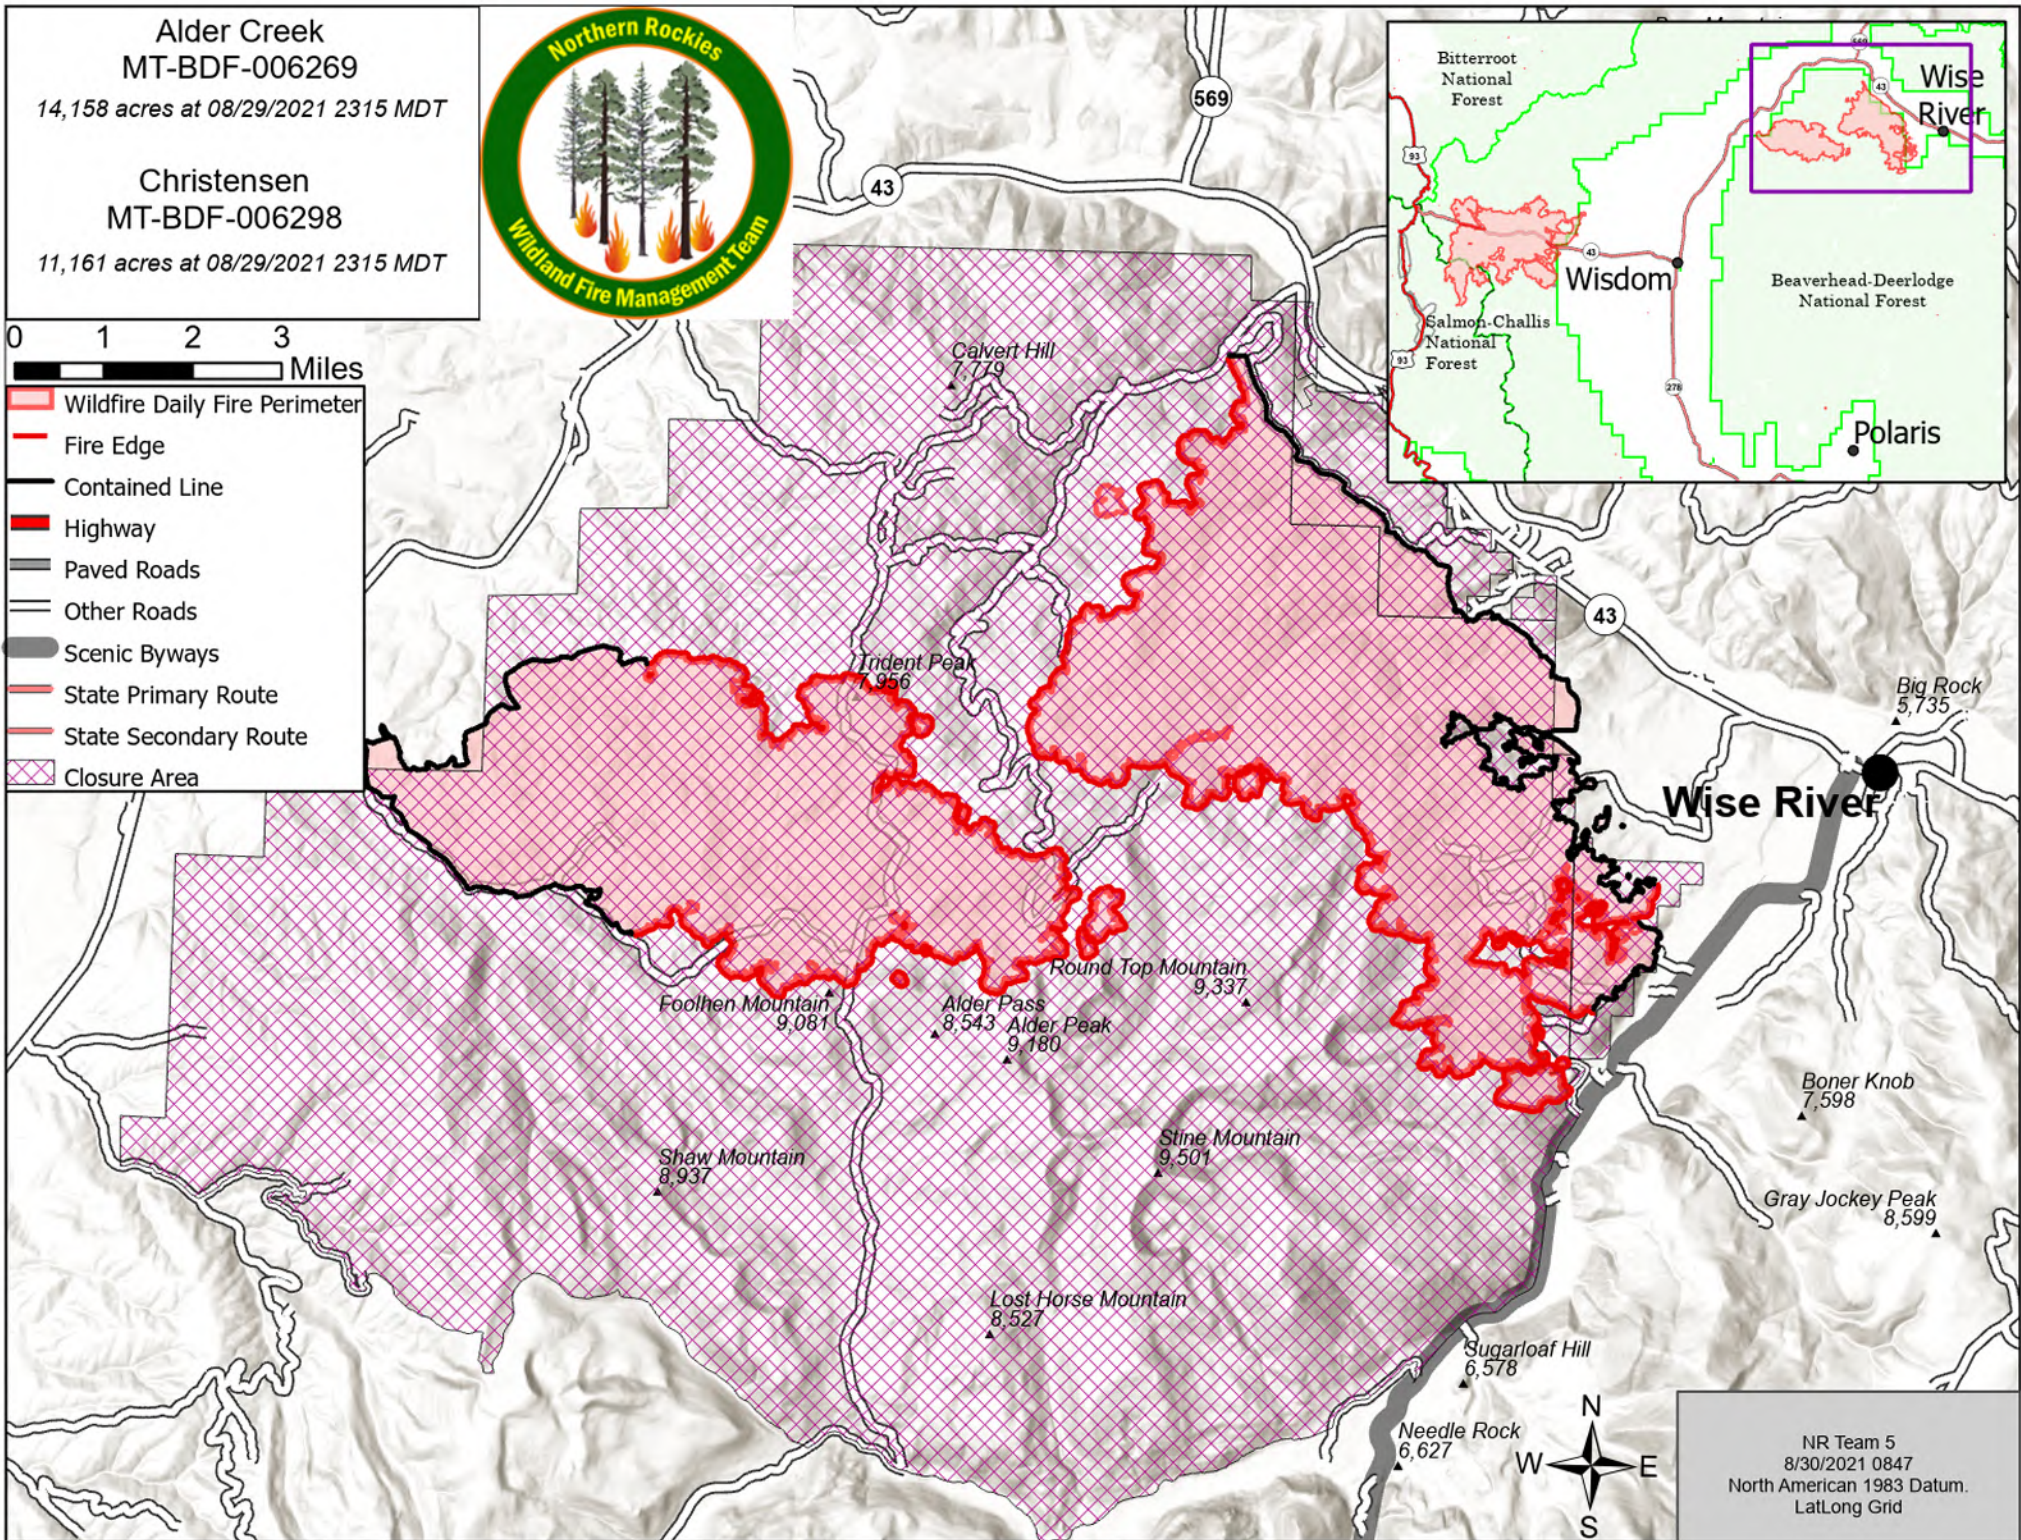

Alder Creek
MT-BDF-006269

14,158 acres at 08/29/2021 2315 MDT

Christensen
MT-BDF-006298

11,161 acres at 08/29/2021 2315 MDT

- Wildfire Daily Fire Perimeter
- Fire Edge
- Contained Line
- Highway
- Paved Roads
- Other Roads
- Scenic Byways
- State Primary Route
- State Secondary Route
- Closure Area

NR Team 5
8/30/2021 0847
North American 1983 Datum.
LatLong Grid