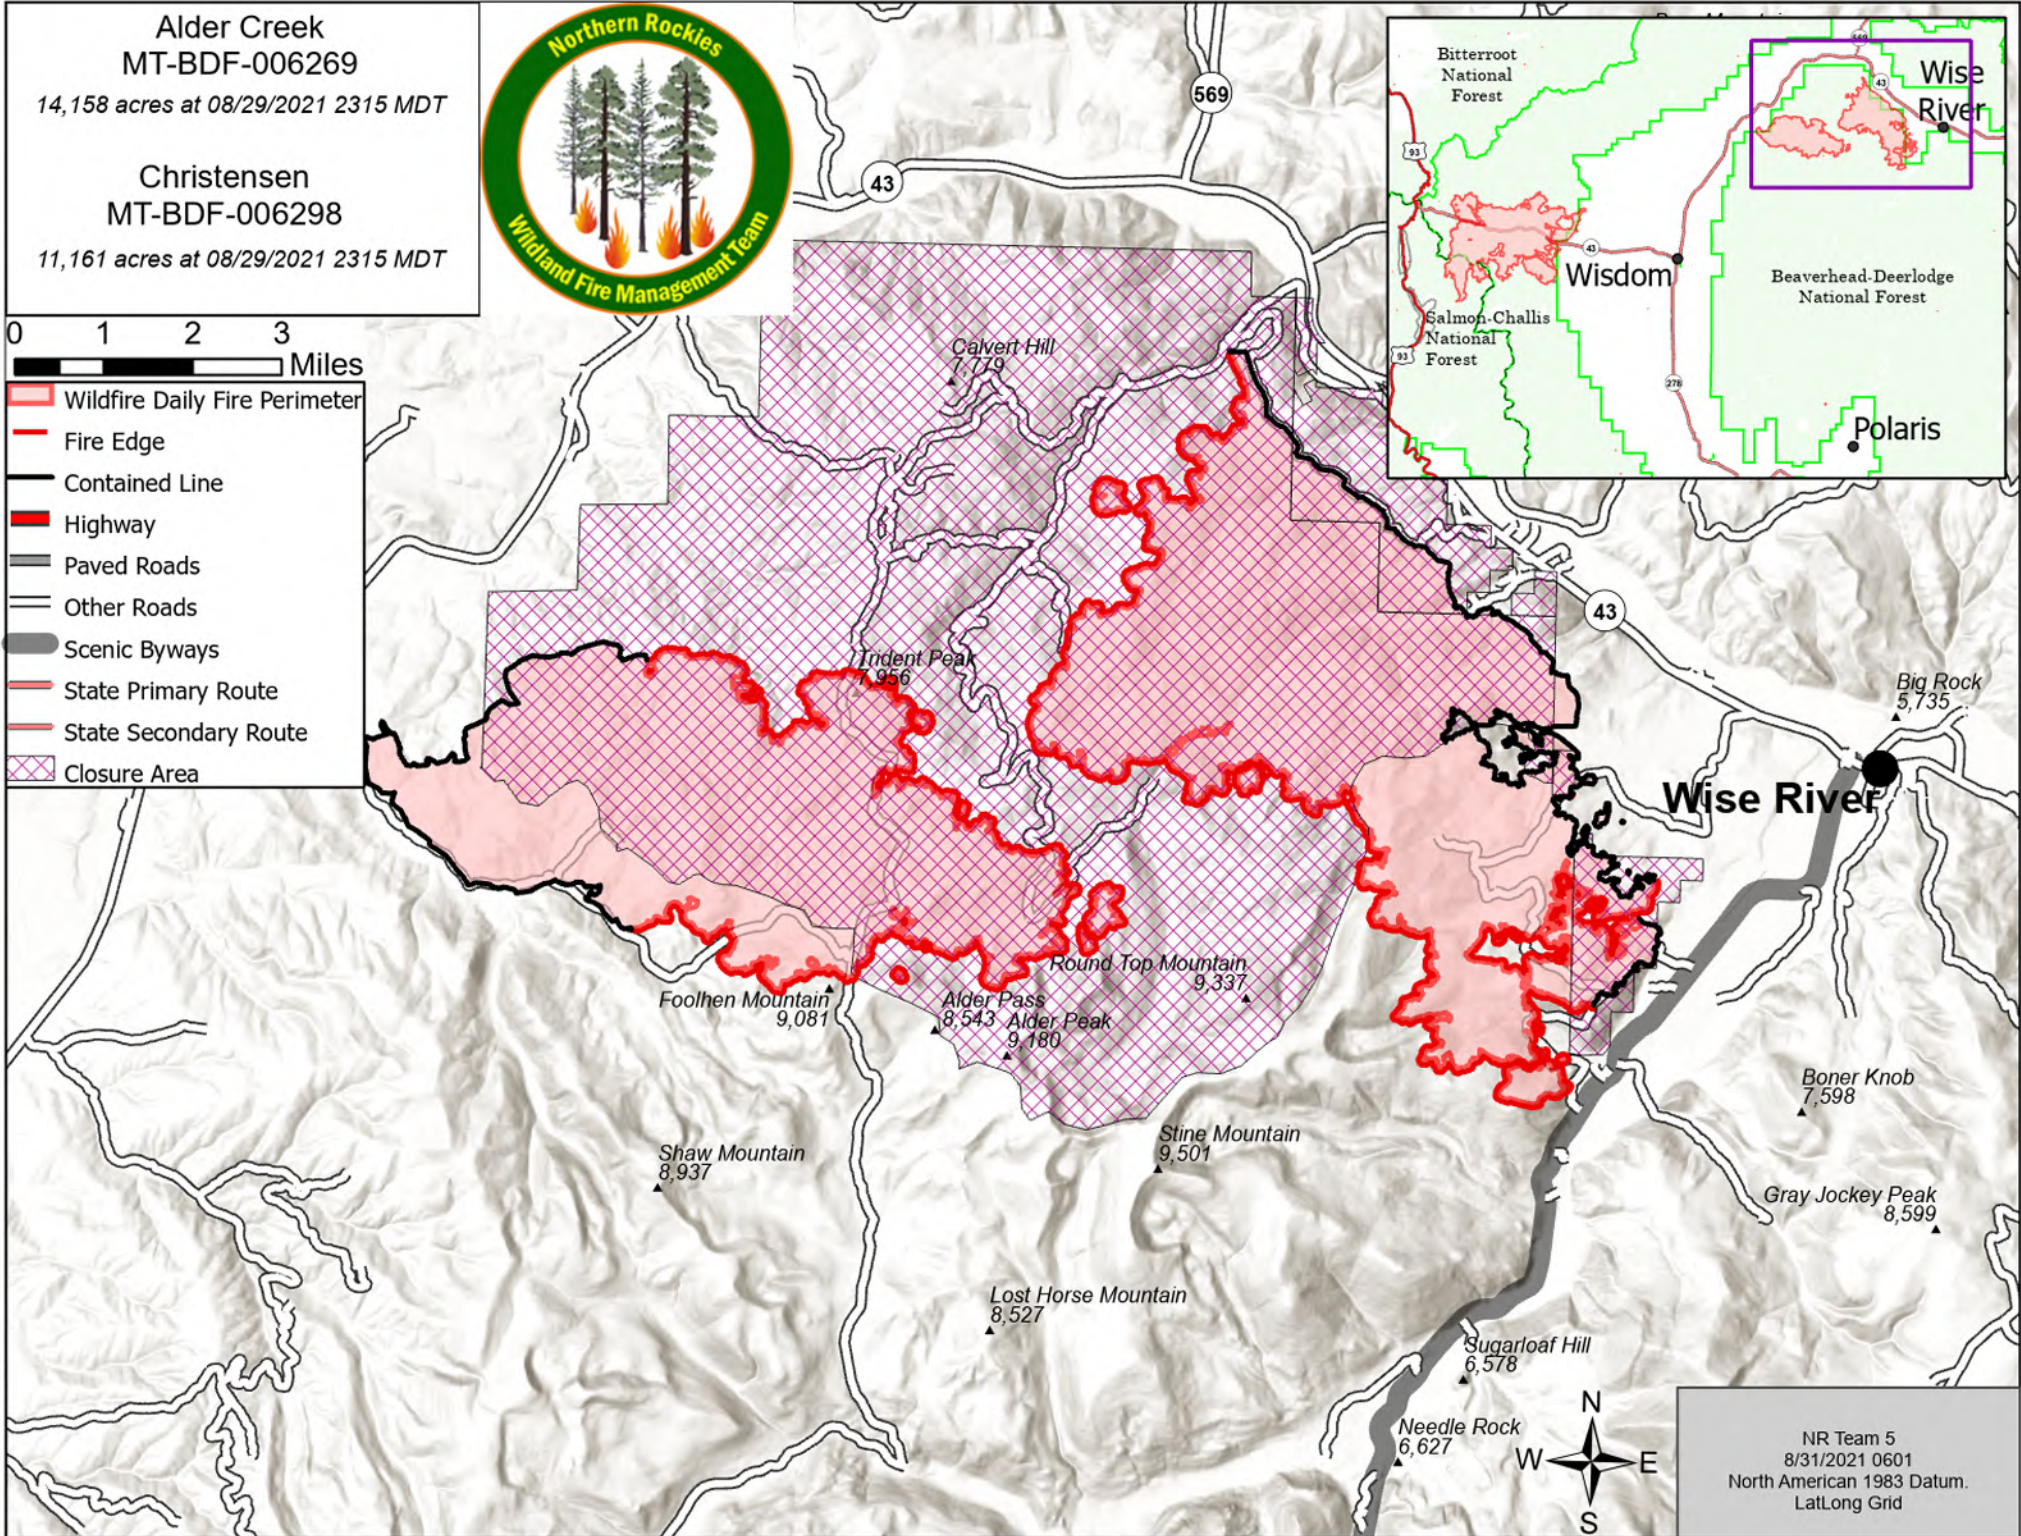

Alder Creek
MT-BDF-006269

14,158 acres at 08/29/2021 2315 MDT

Christensen
MT-BDF-006298

11,161 acres at 08/29/2021 2315 MDT

- Wildfire Daily Fire Perimeter
- Fire Edge
- Contained Line
- Highway
- Paved Roads
- Other Roads
- Scenic Byways
- State Primary Route
- State Secondary Route
- Closure Area

NR Team 5
8/31/2021 0601
North American 1983 Datum.
LatLong Grid