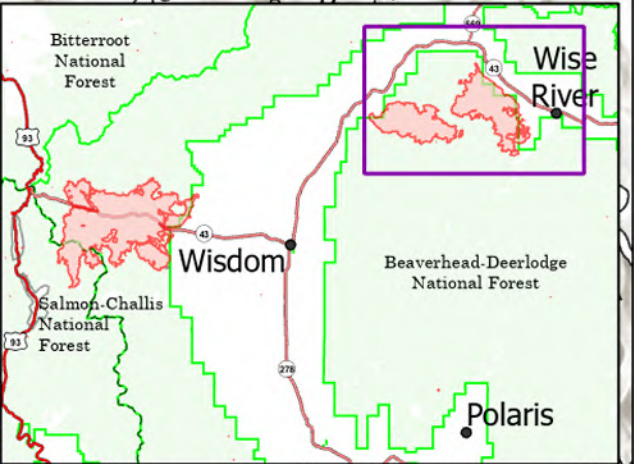

Alder Creek
MT-BDF-006269

14,158 acres at 08/29/2021 2315 MDT

Christensen
MT-BDF-006298

11,161 acres at 08/29/2021 2315 MDT

- Wildfire Daily Fire Perimeter
- Fire Edge
- Contained Line
- Highway
- Paved Roads
- Other Roads
- Scenic Byways
- State Primary Route
- State Secondary Route
- Closure Area