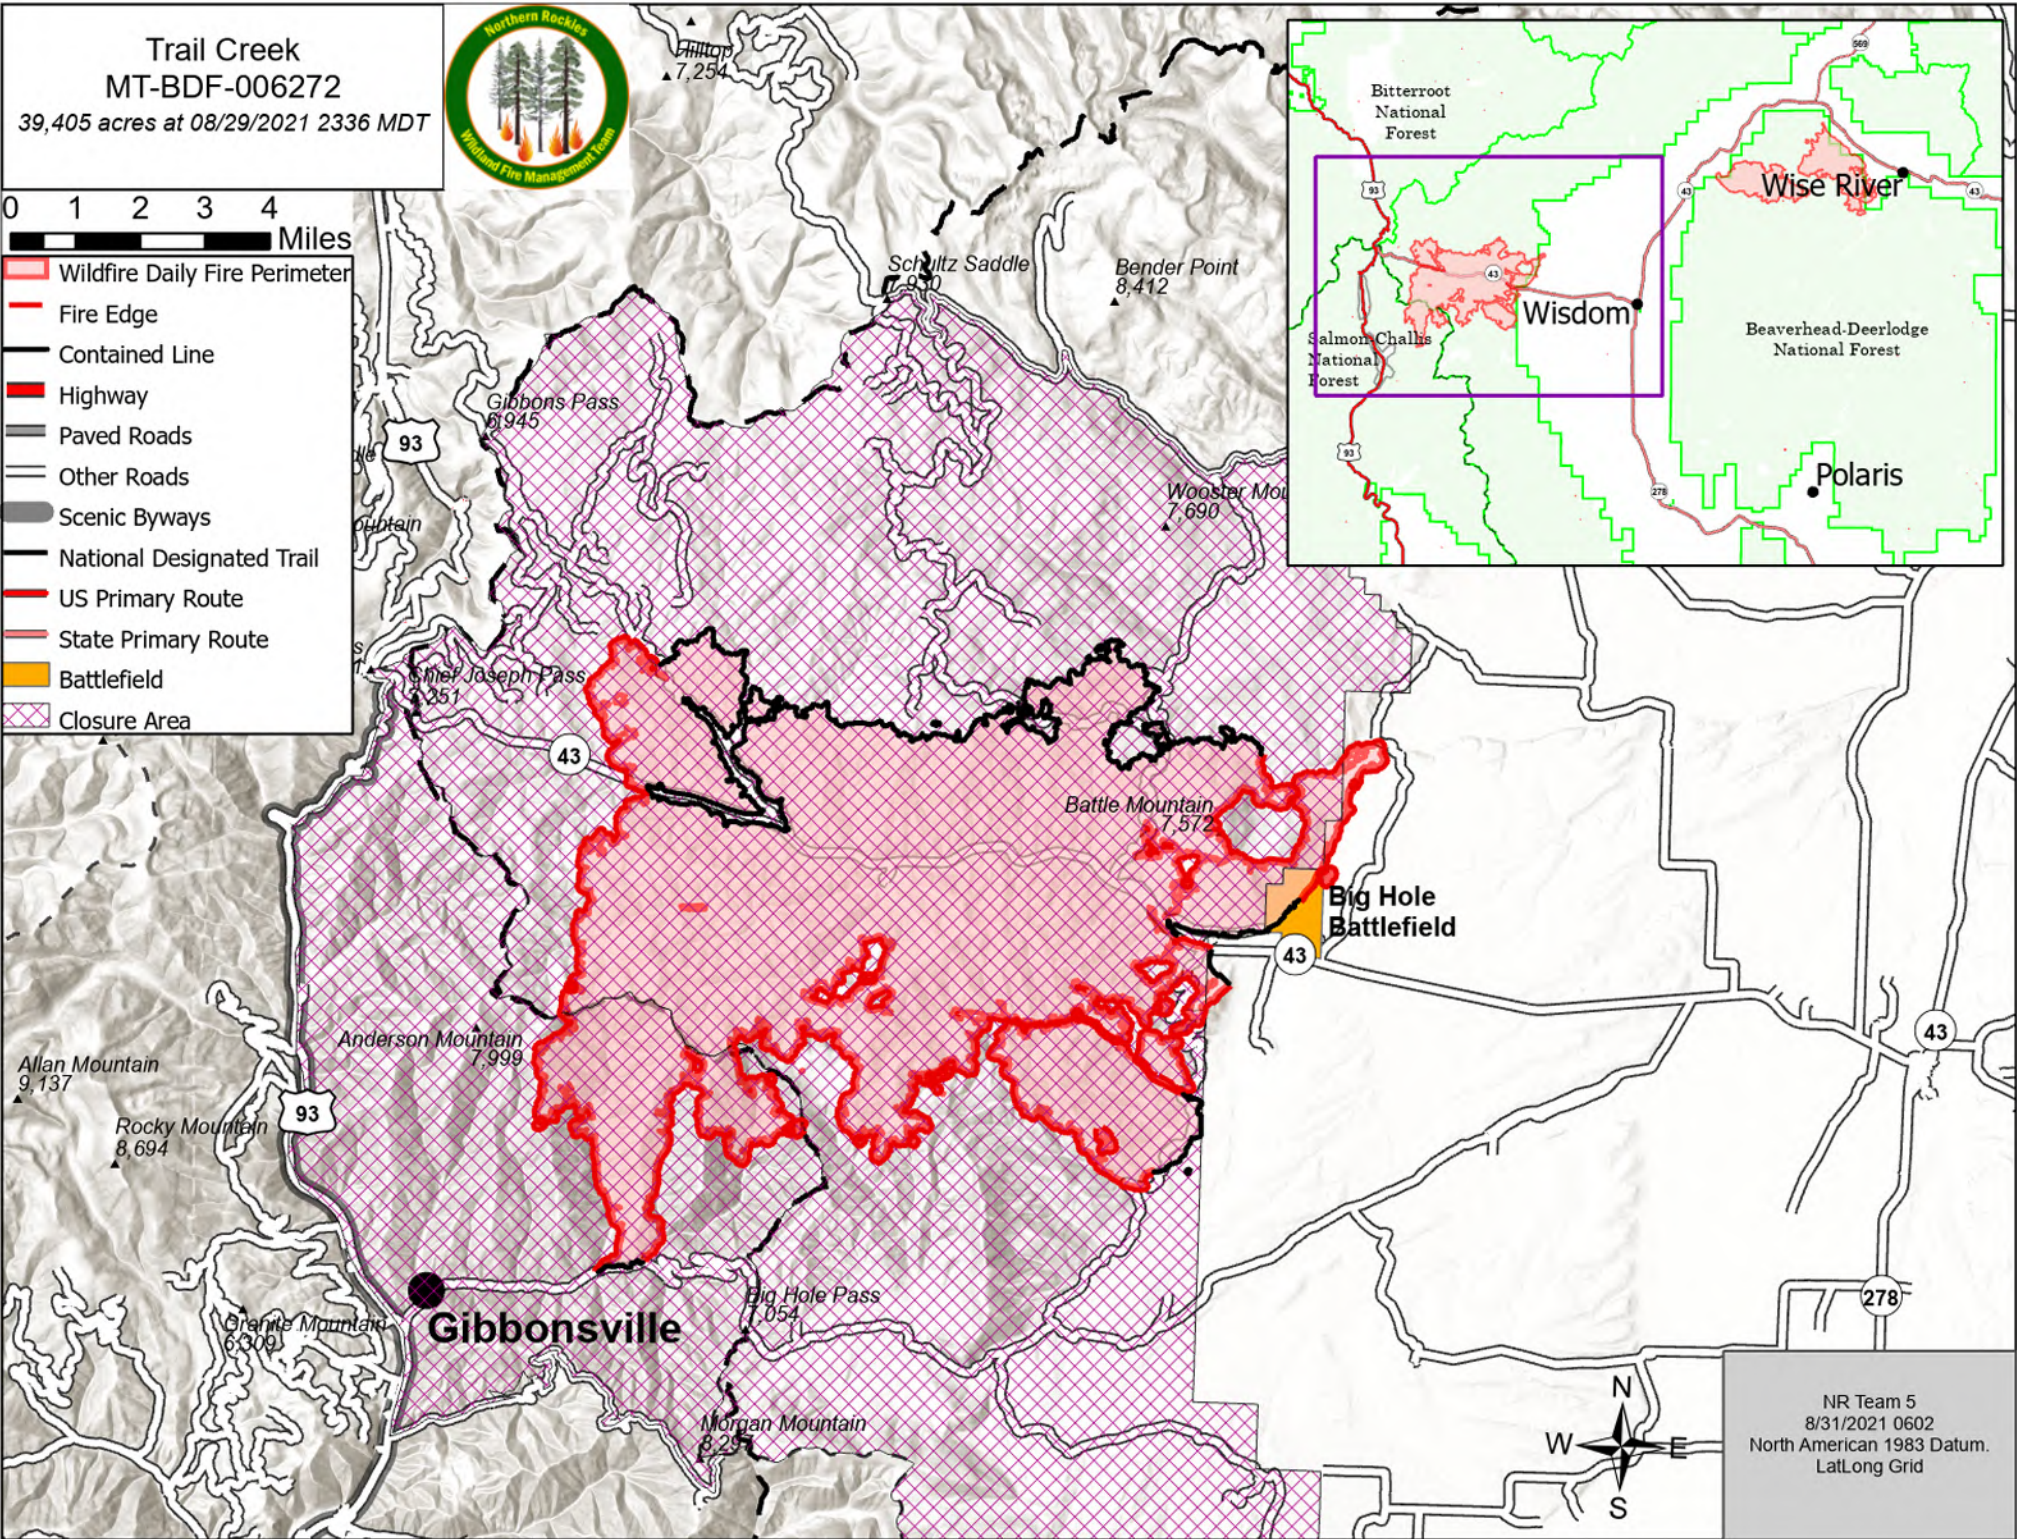

Trail Creek  
 MT-BDF-006272  
 39,405 acres at 08/29/2021 2336 MDT

0 1 2 3 4 Miles

- Wildfire Daily Fire Perimeter
- Fire Edge
- Contained Line
- Highway
- Paved Roads
- Other Roads
- Scenic Byways
- National Designated Trail
- US Primary Route
- State Primary Route
- Battlefield
- Closure Area

NR Team 5  
 8/31/2021 0602  
 North American 1983 Datum.  
 LatLong Grid