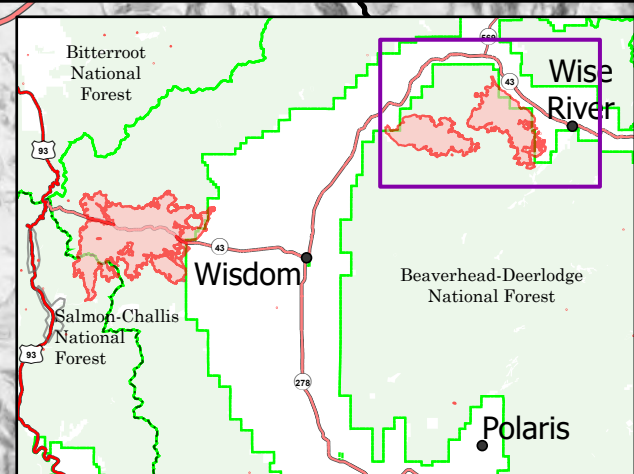

Alder Creek  
MT-BDF-006269

14,158 acres at 08/29/2021 2315 MDT

Christensen  
MT-BDF-006298

11,161 acres at 08/29/2021 2315 MDT

- Fire Edge
- Contained Line
- Closure Area
- Wildfire Daily Fire Perimeter

NR Team 5  
8/31/2021 1810  
North American 1983 Datum.  
LatLong Grid