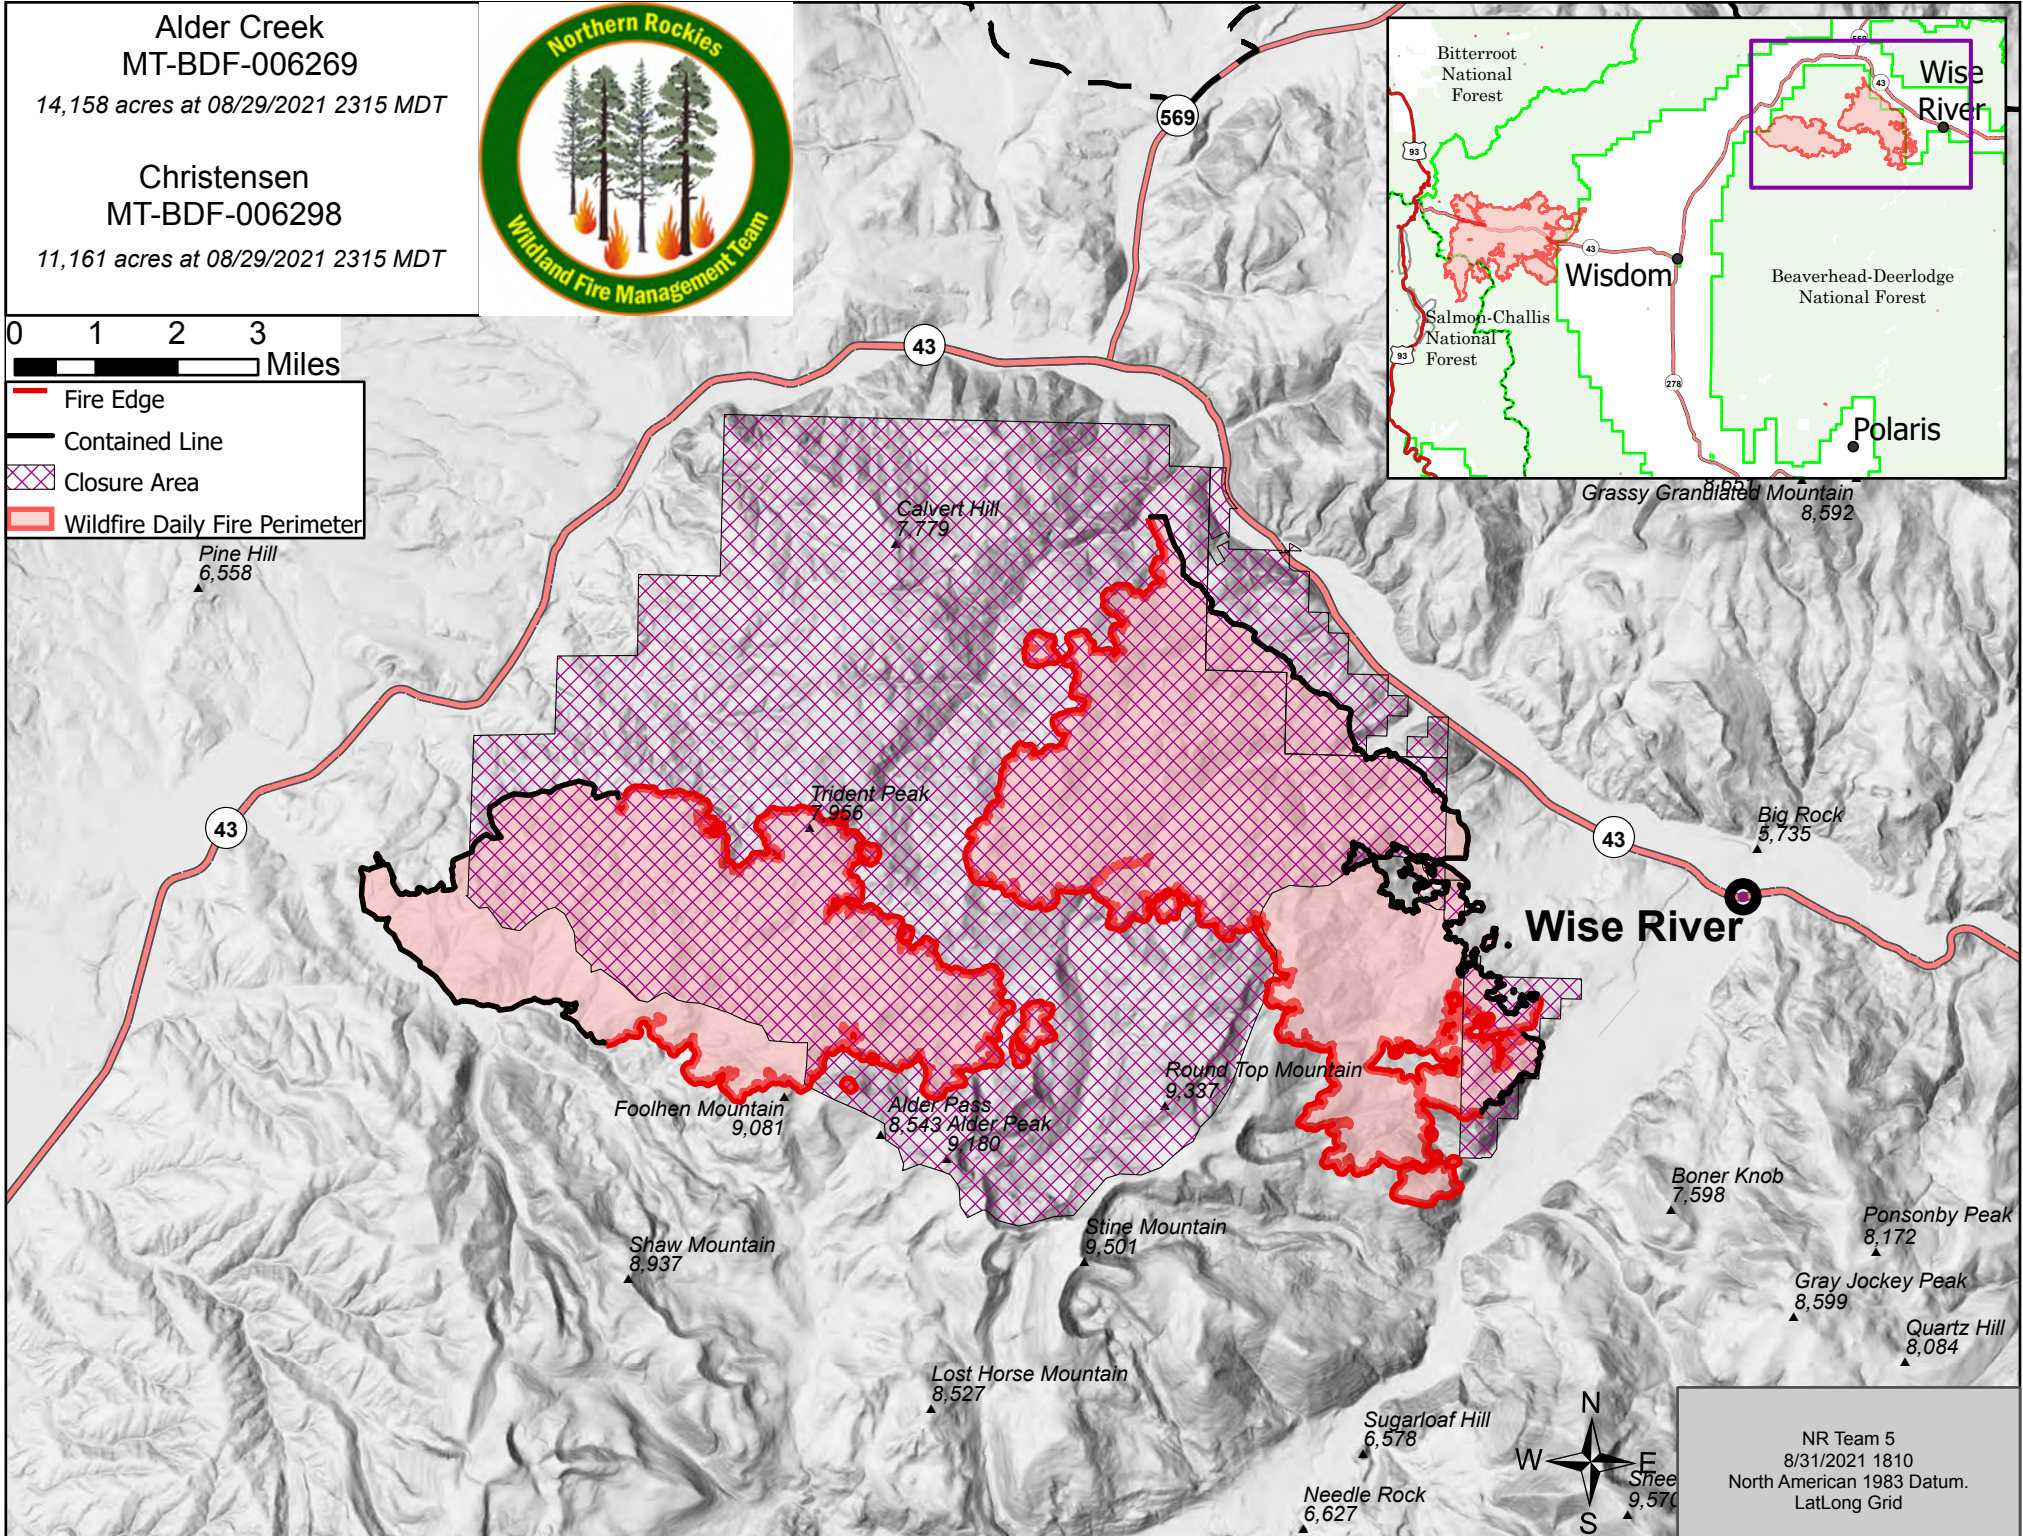

Alder Creek  
MT-BDF-006269

14,158 acres at 08/29/2021 2315 MDT

Christensen  
MT-BDF-006298

11,161 acres at 08/29/2021 2315 MDT

- Fire Edge
- Contained Line
- Closure Area
- Wildfire Daily Fire Perimeter

NR Team 5  
8/31/2021 1810  
North American 1983 Datum.  
LatLong Grid