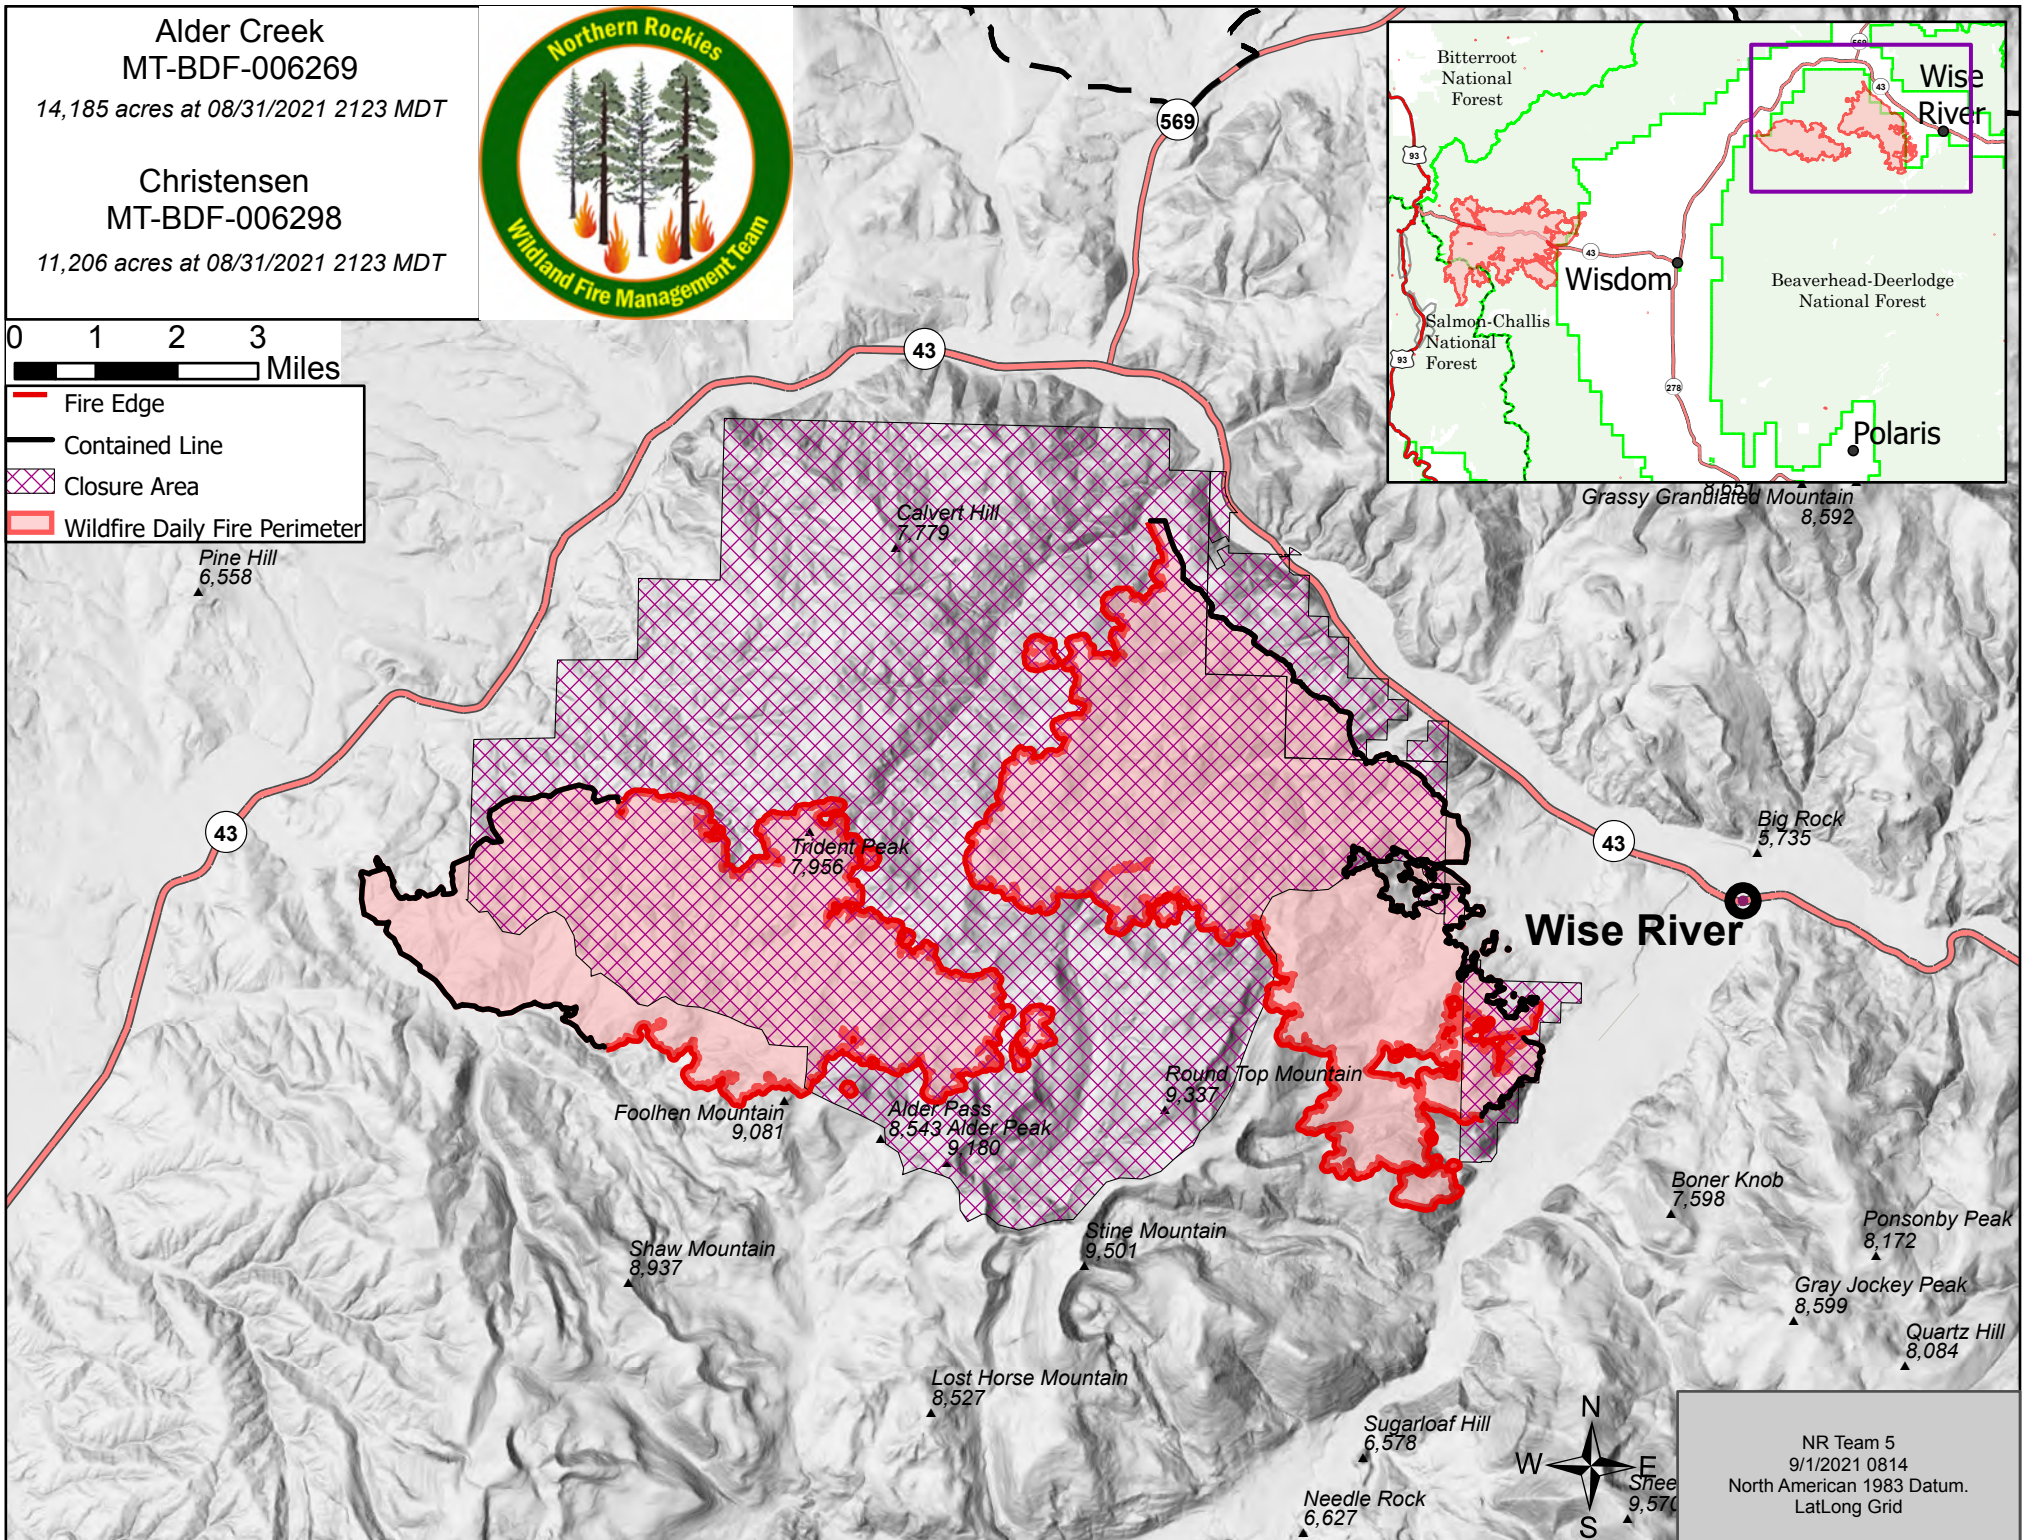

Alder Creek
MT-BDF-006269

14,185 acres at 08/31/2021 21:23 MDT

Christensen
MT-BDF-006298

11,206 acres at 08/31/2021 21:23 MDT

- Fire Edge
- Contained Line
- Closure Area
- Wildfire Daily Fire Perimeter

NR Team 5
9/1/2021 08:14
North American 1983 Datum.
LatLong Grid