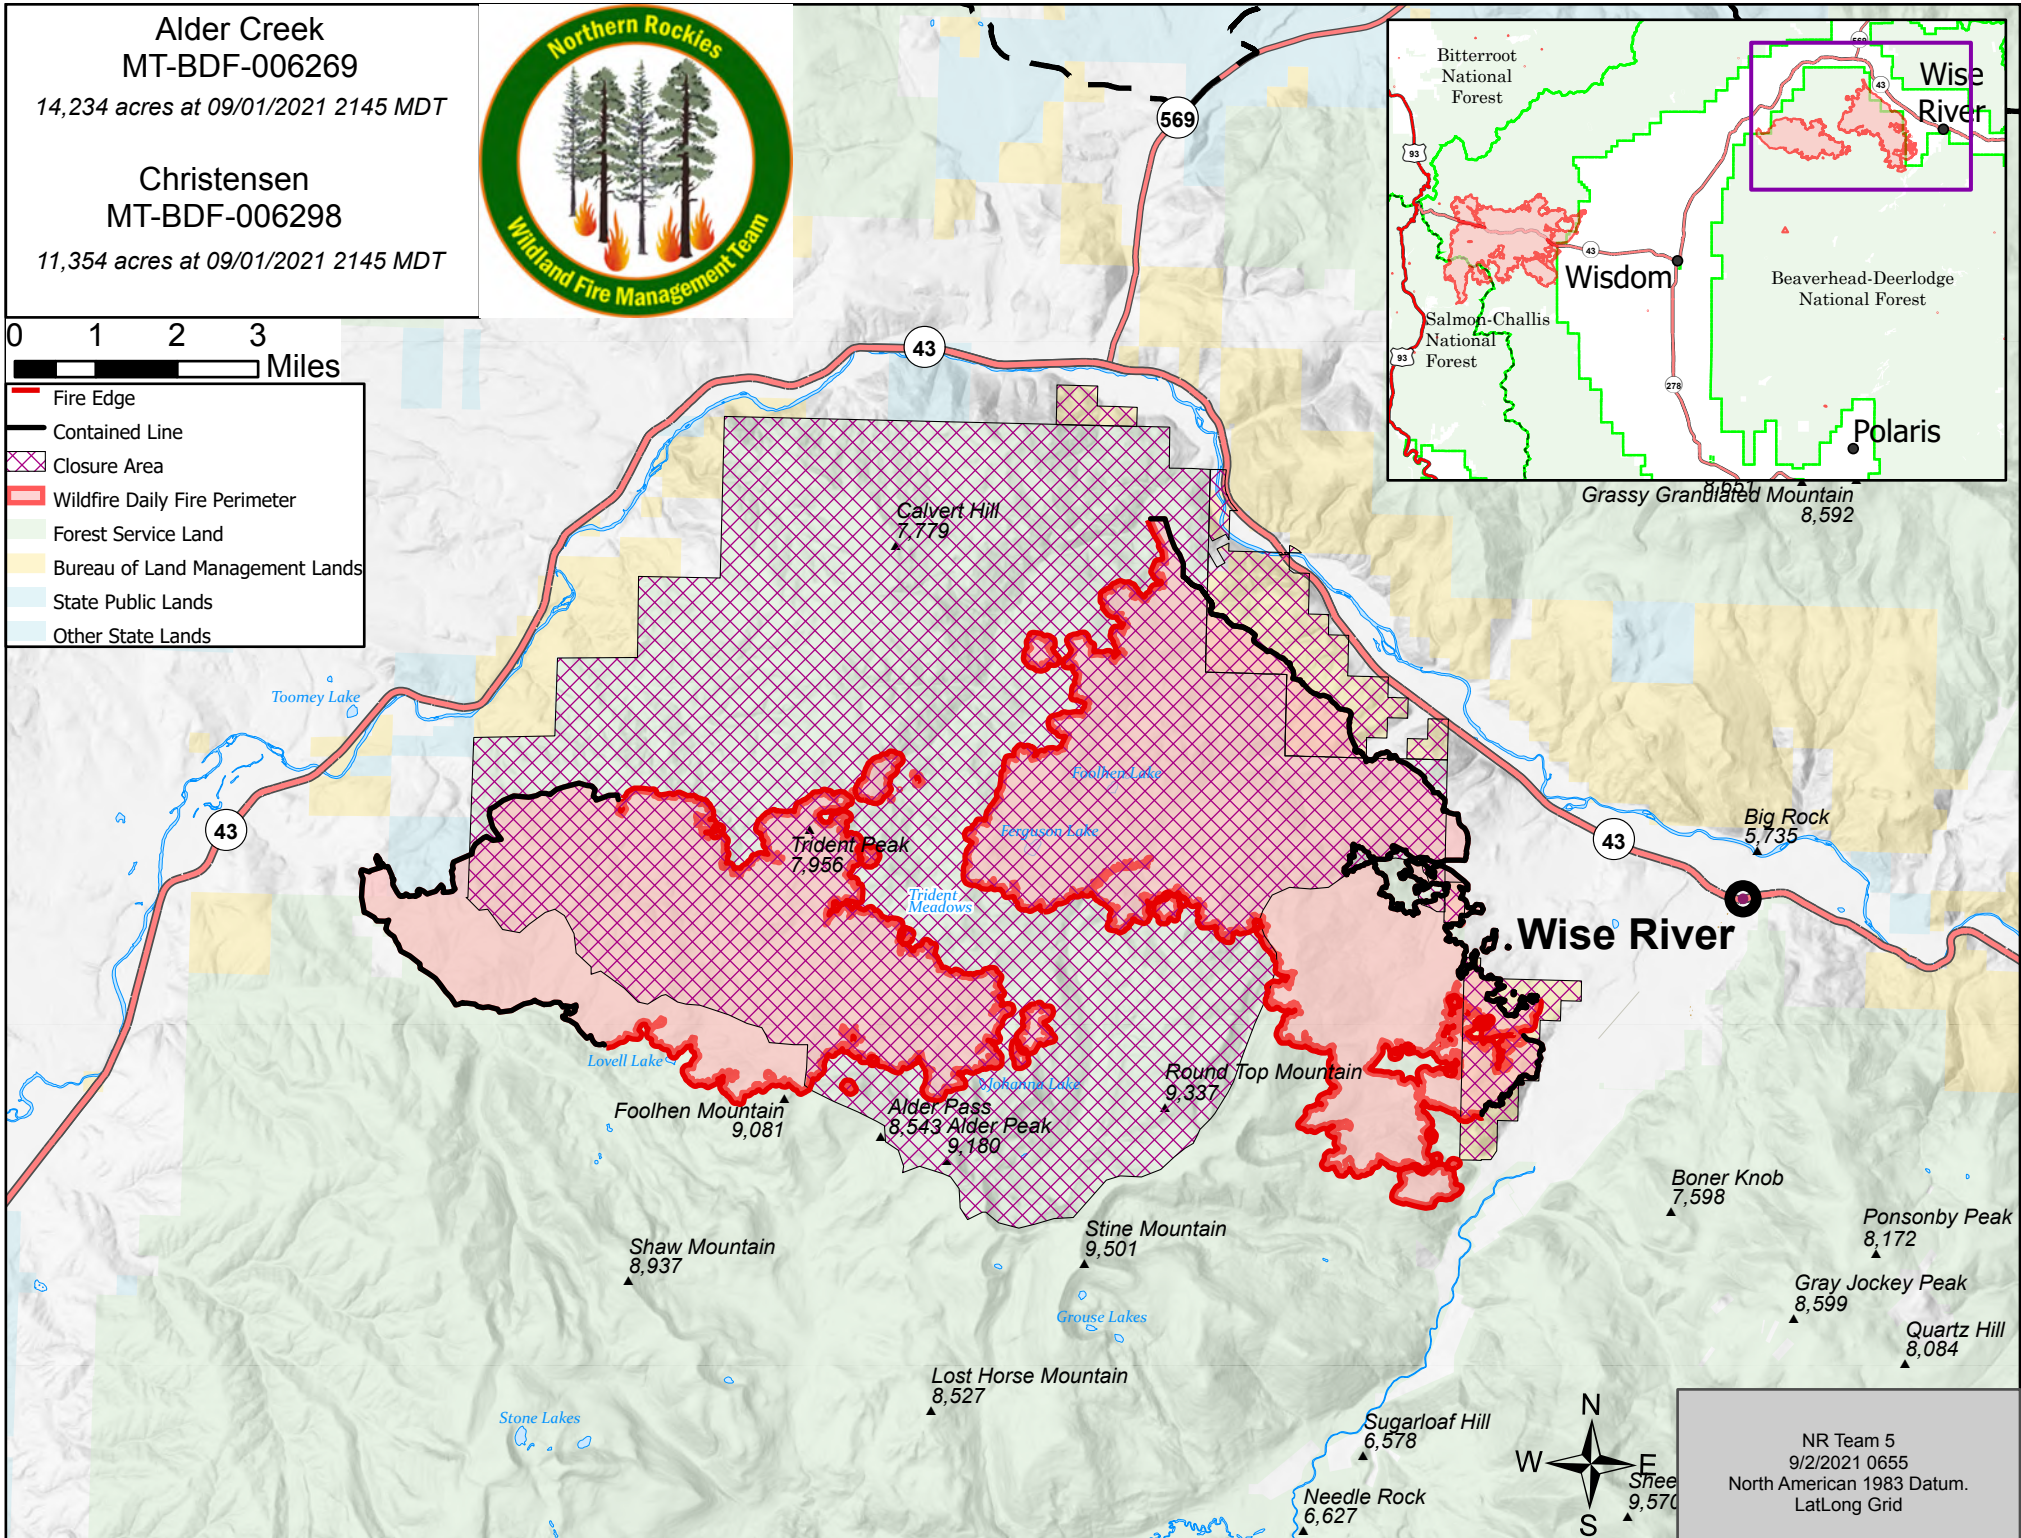

Alder Creek
MT-BDF-006269

14,234 acres at 09/01/2021 2145 MDT

Christensen
MT-BDF-006298

11,354 acres at 09/01/2021 2145 MDT

- Fire Edge
- Contained Line
- Closure Area
- Wildfire Daily Fire Perimeter
- Forest Service Land
- Bureau of Land Management Lands
- State Public Lands
- Other State Lands

569

43

43

43

Calvert Hill
7,779

Trident Peak
7,956

Big Rock
5,735

Foolhen Mountain
9,081

Alder Pass
8,543
Alder Peak
9,180

Round Top Mountain
9,337

Shaw Mountain
8,937

Stine Mountain
9,501

Boner Knob
7,598

Ponsonby Peak
8,172

Lost Horse Mountain
8,527

Sugarloaf Hill
6,578

Gray Jockey Peak
8,599

Quartz Hill
8,084

Needle Rock
6,627

NR Team 5
9/2/2021 0655
North American 1983 Datum.
LatLong Grid