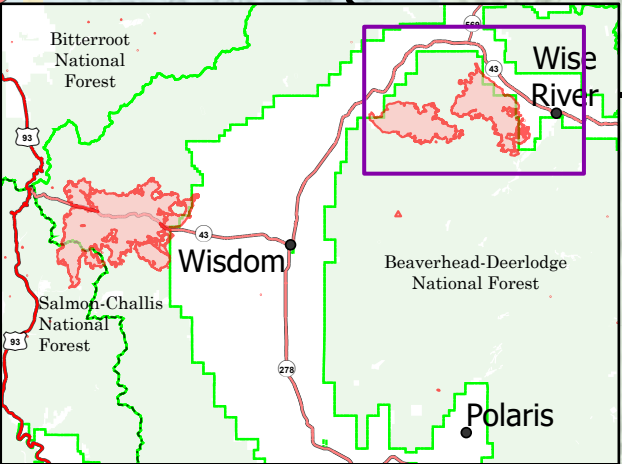

Alder Creek
MT-BDF-006269

14,234 acres at 09/01/2021 2145 MDT

Christensen
MT-BDF-006298

11,354 acres at 09/01/2021 2145 MDT

- Fire Edge
- Contained Line
- Closure Area
- Wildfire Daily Fire Perimeter
- Forest Service Land
- Bureau of Land Management Lands
- State Public Lands
- Other State Lands

569

43

43

43

Calvert Hill
7,779

Trident Peak
7,956

Big Rock
5,735

Foolhen Mountain
9,081