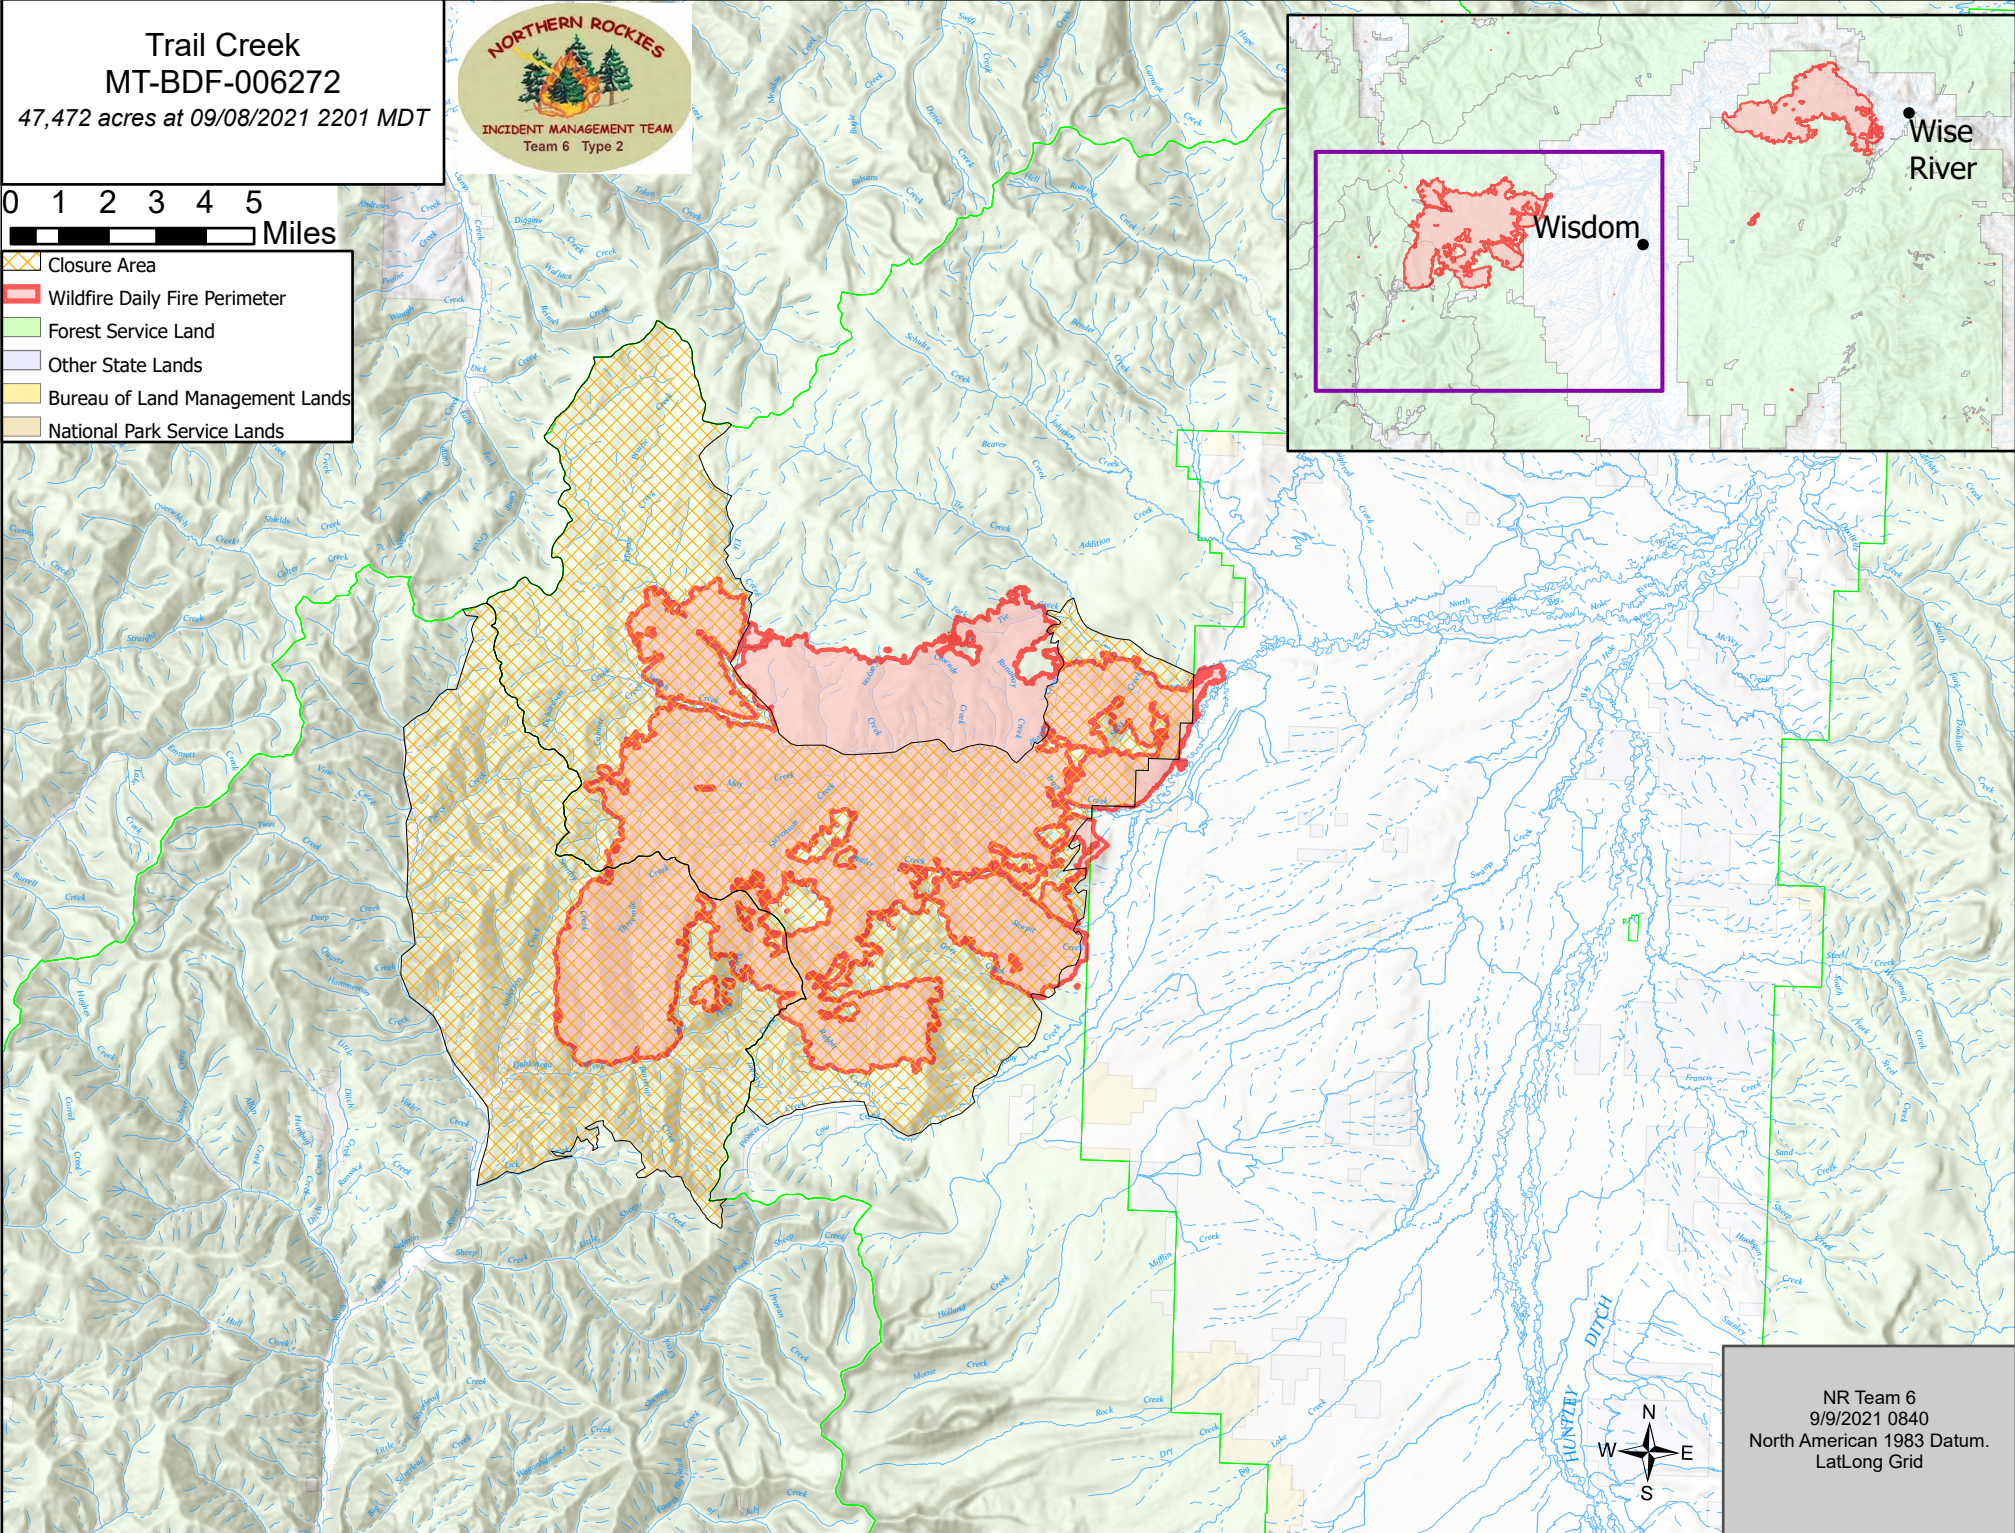

Trail Creek
MT-BDF-006272
47,472 acres at 09/08/2021 2201 MDT

0 1 2 3 4 5
Miles

- Closure Area
- Wildfire Daily Fire Perimeter
- Forest Service Land
- Other State Lands
- Bureau of Land Management Lands
- National Park Service Lands

NR Team 6
9/9/2021 0840
North American 1983 Datum.
LatLong Grid