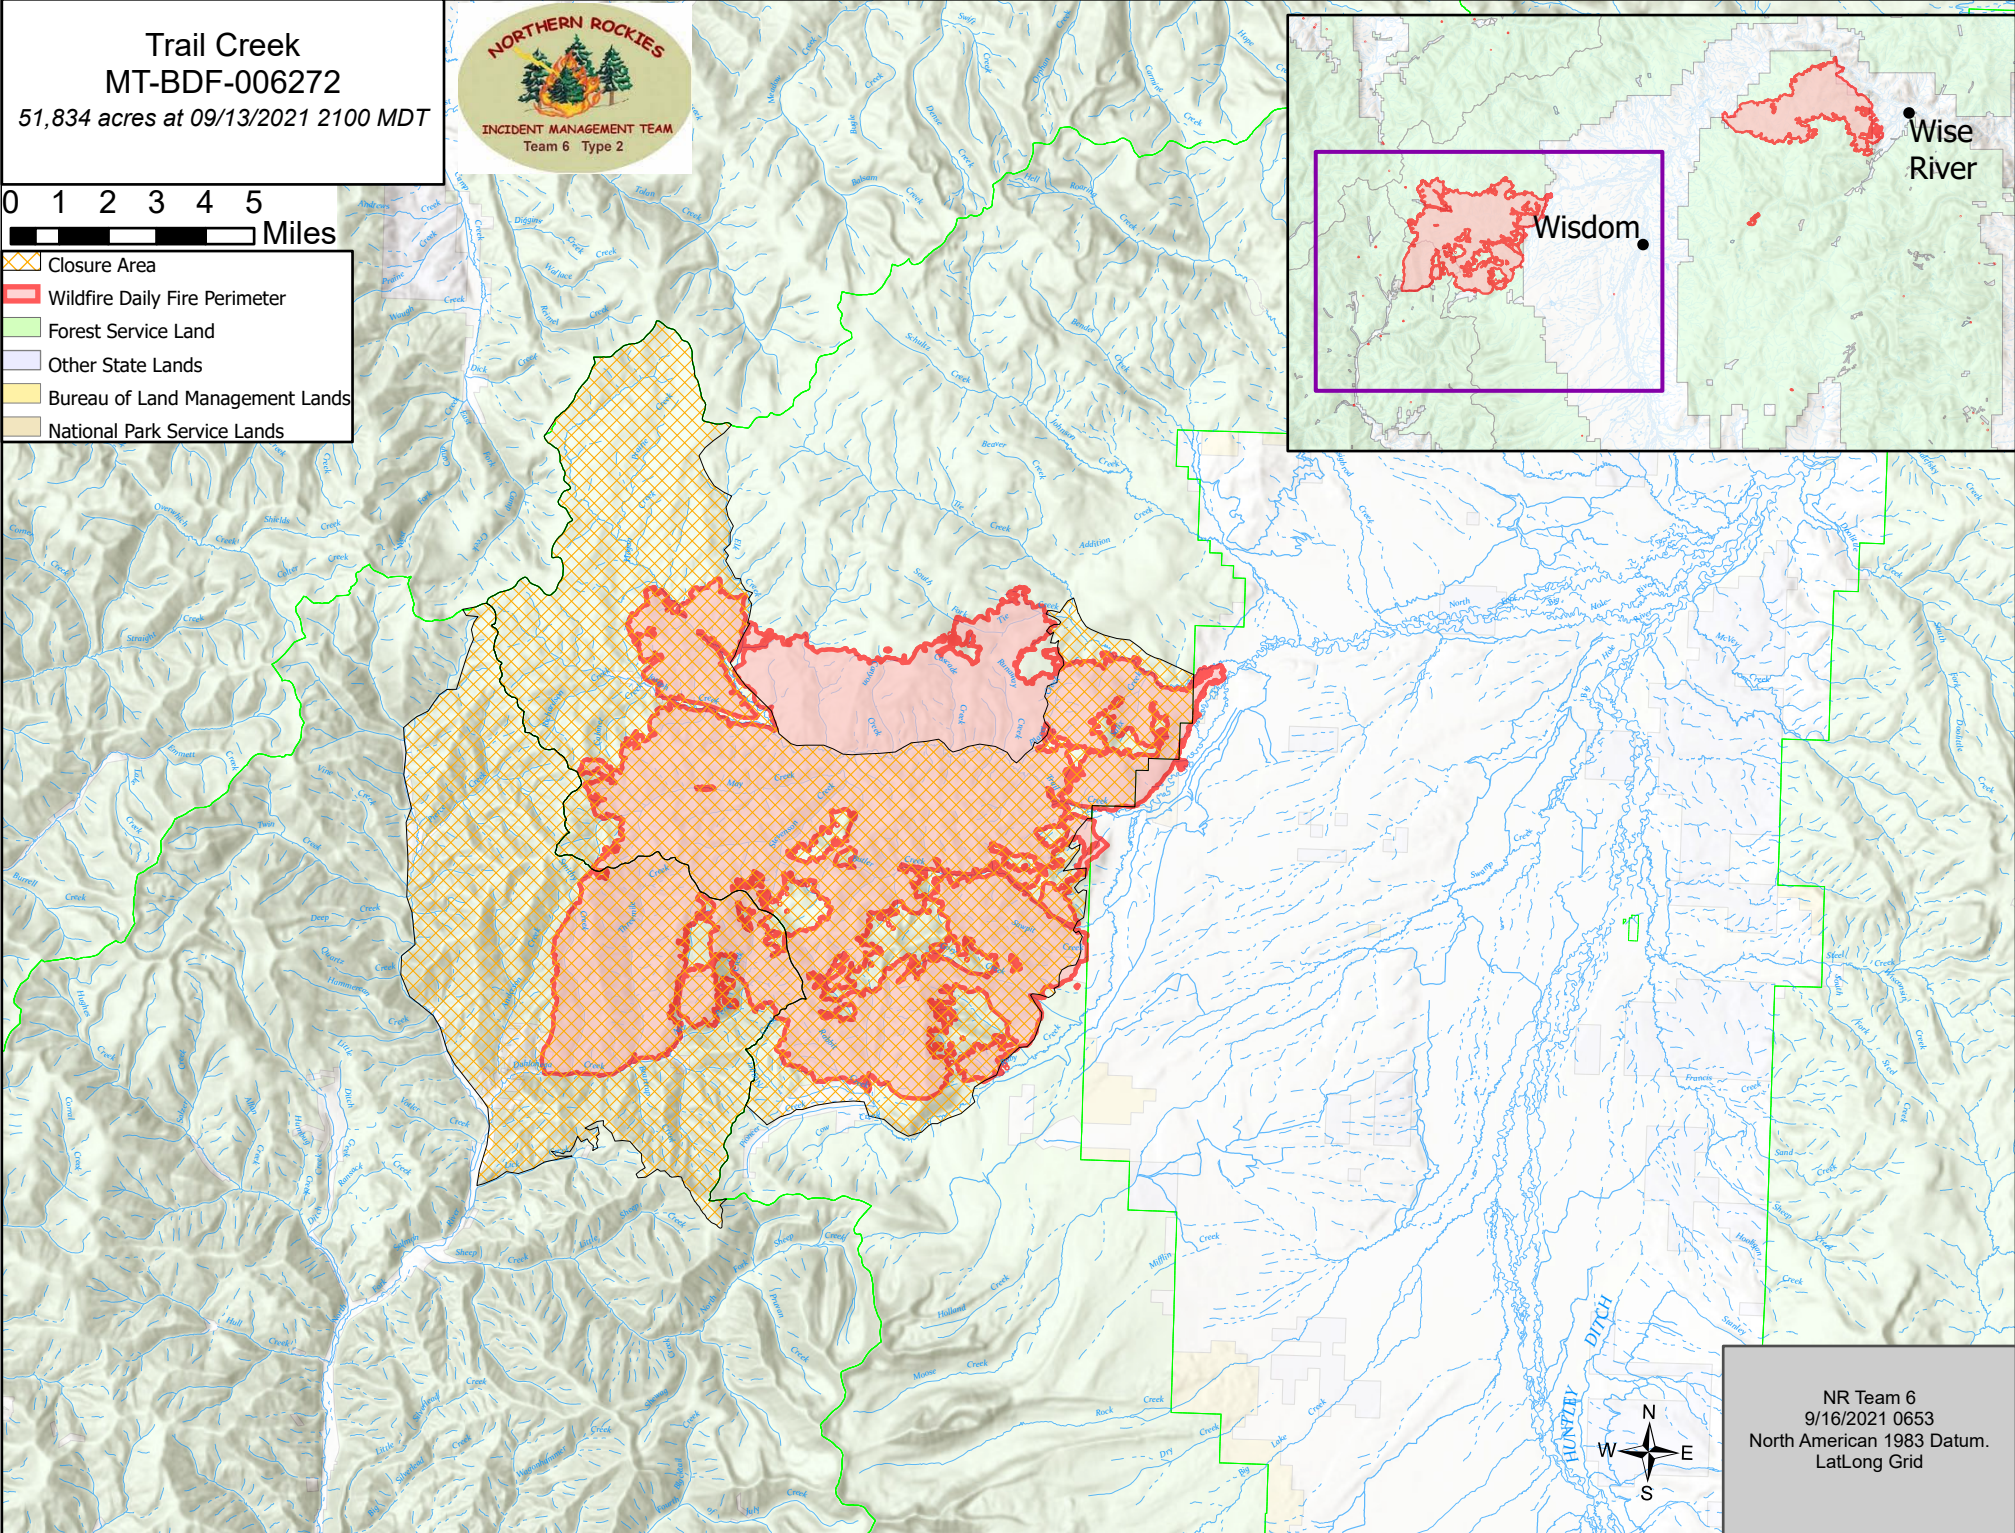

Trail Creek
MT-BDF-006272
51,834 acres at 09/13/2021 2100 MDT

0 1 2 3 4 5
Miles

- Closure Area
- Wildfire Daily Fire Perimeter
- Forest Service Land
- Other State Lands
- Bureau of Land Management Lands
- National Park Service Lands

NR Team 6
9/16/2021 0653
North American 1983 Datum.
LatLong Grid