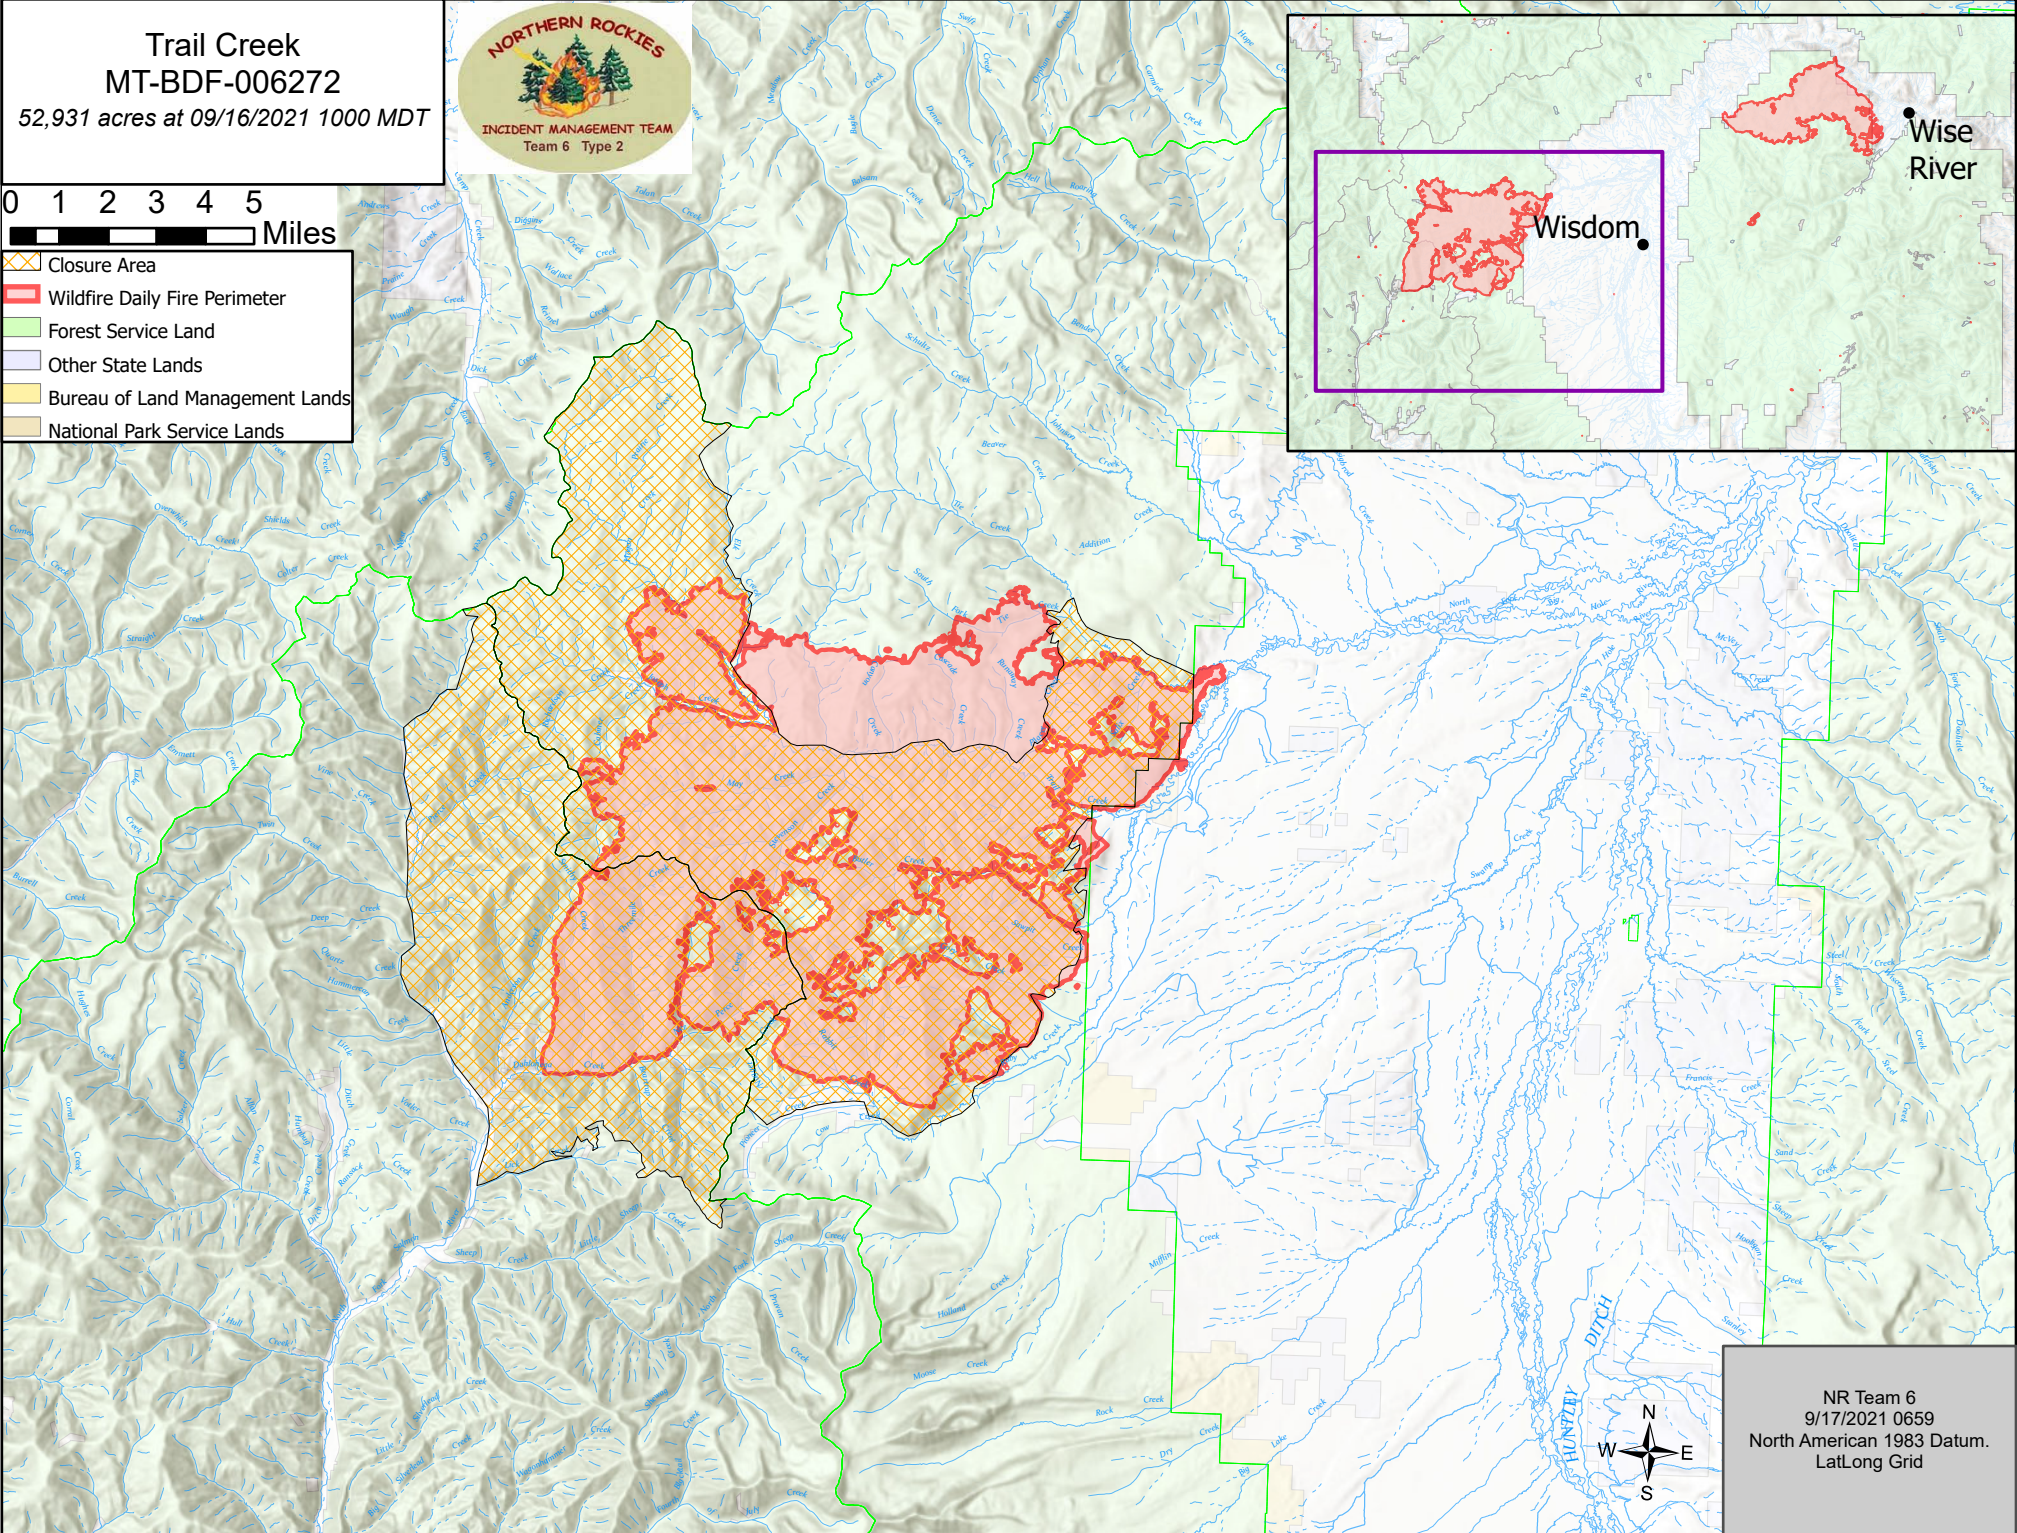

Trail Creek
MT-BDF-006272
52,931 acres at 09/16/2021 1000 MDT

0 1 2 3 4 5
Miles

- Closure Area
- Wildfire Daily Fire Perimeter
- Forest Service Land
- Other State Lands
- Bureau of Land Management Lands
- National Park Service Lands

NR Team 6
9/17/2021 0659
North American 1983 Datum.
LatLong Grid