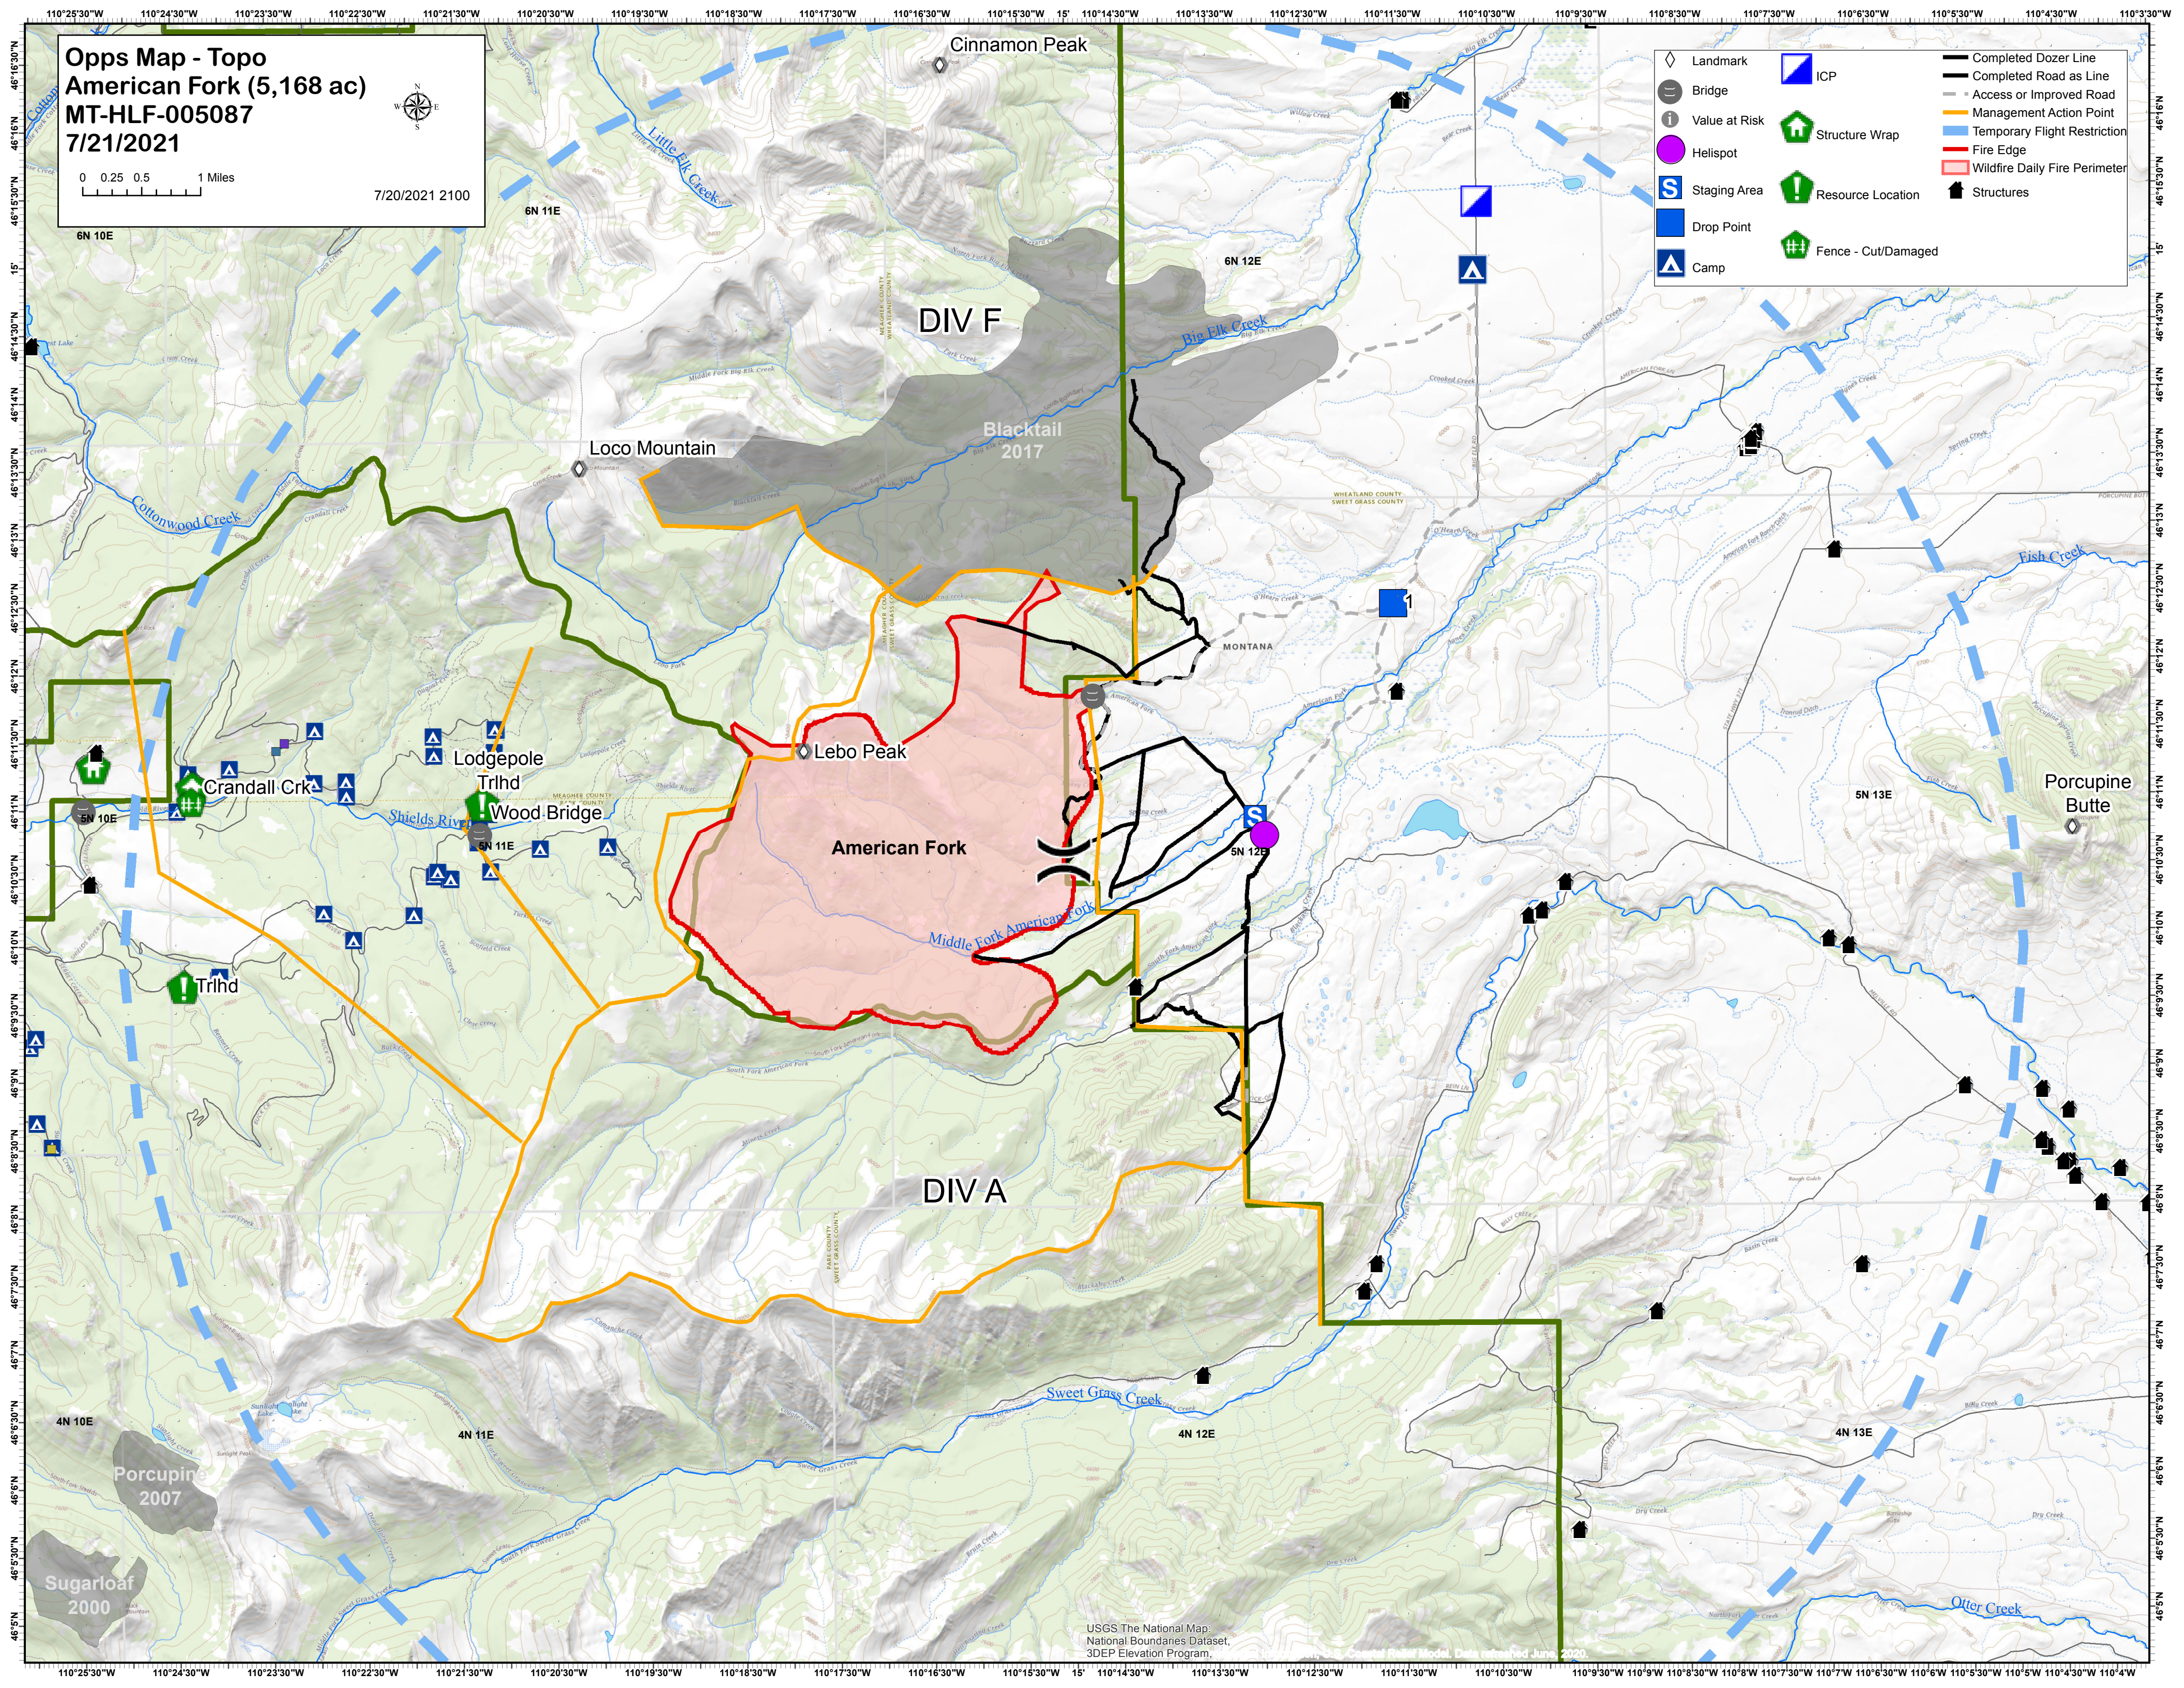

Opps Map - Topo
American Fork (5,168 ac)
MT-HLF-005087
7/21/2021

0 0.25 0.5 1 Miles

7/20/2021 2100

- | | | |
|---------------|---------------------|-------------------------------|
| Landmark | ICP | Completed Dozer Line |
| Bridge | Structure Wrap | Access or Improved Road |
| Value at Risk | Resource Location | Management Action Point |
| Helispot | Resource Location | Temporary Flight Restriction |
| Staging Area | Resource Location | Fire Edge |
| Drop Point | Resource Location | Wildfire Daily Fire Perimeter |
| Camp | Resource Location | Structures |
| | Fence - Cut/Damaged | |

DIV F

Blacktail 2017

American Fork

DIV A

Porcupine Butte