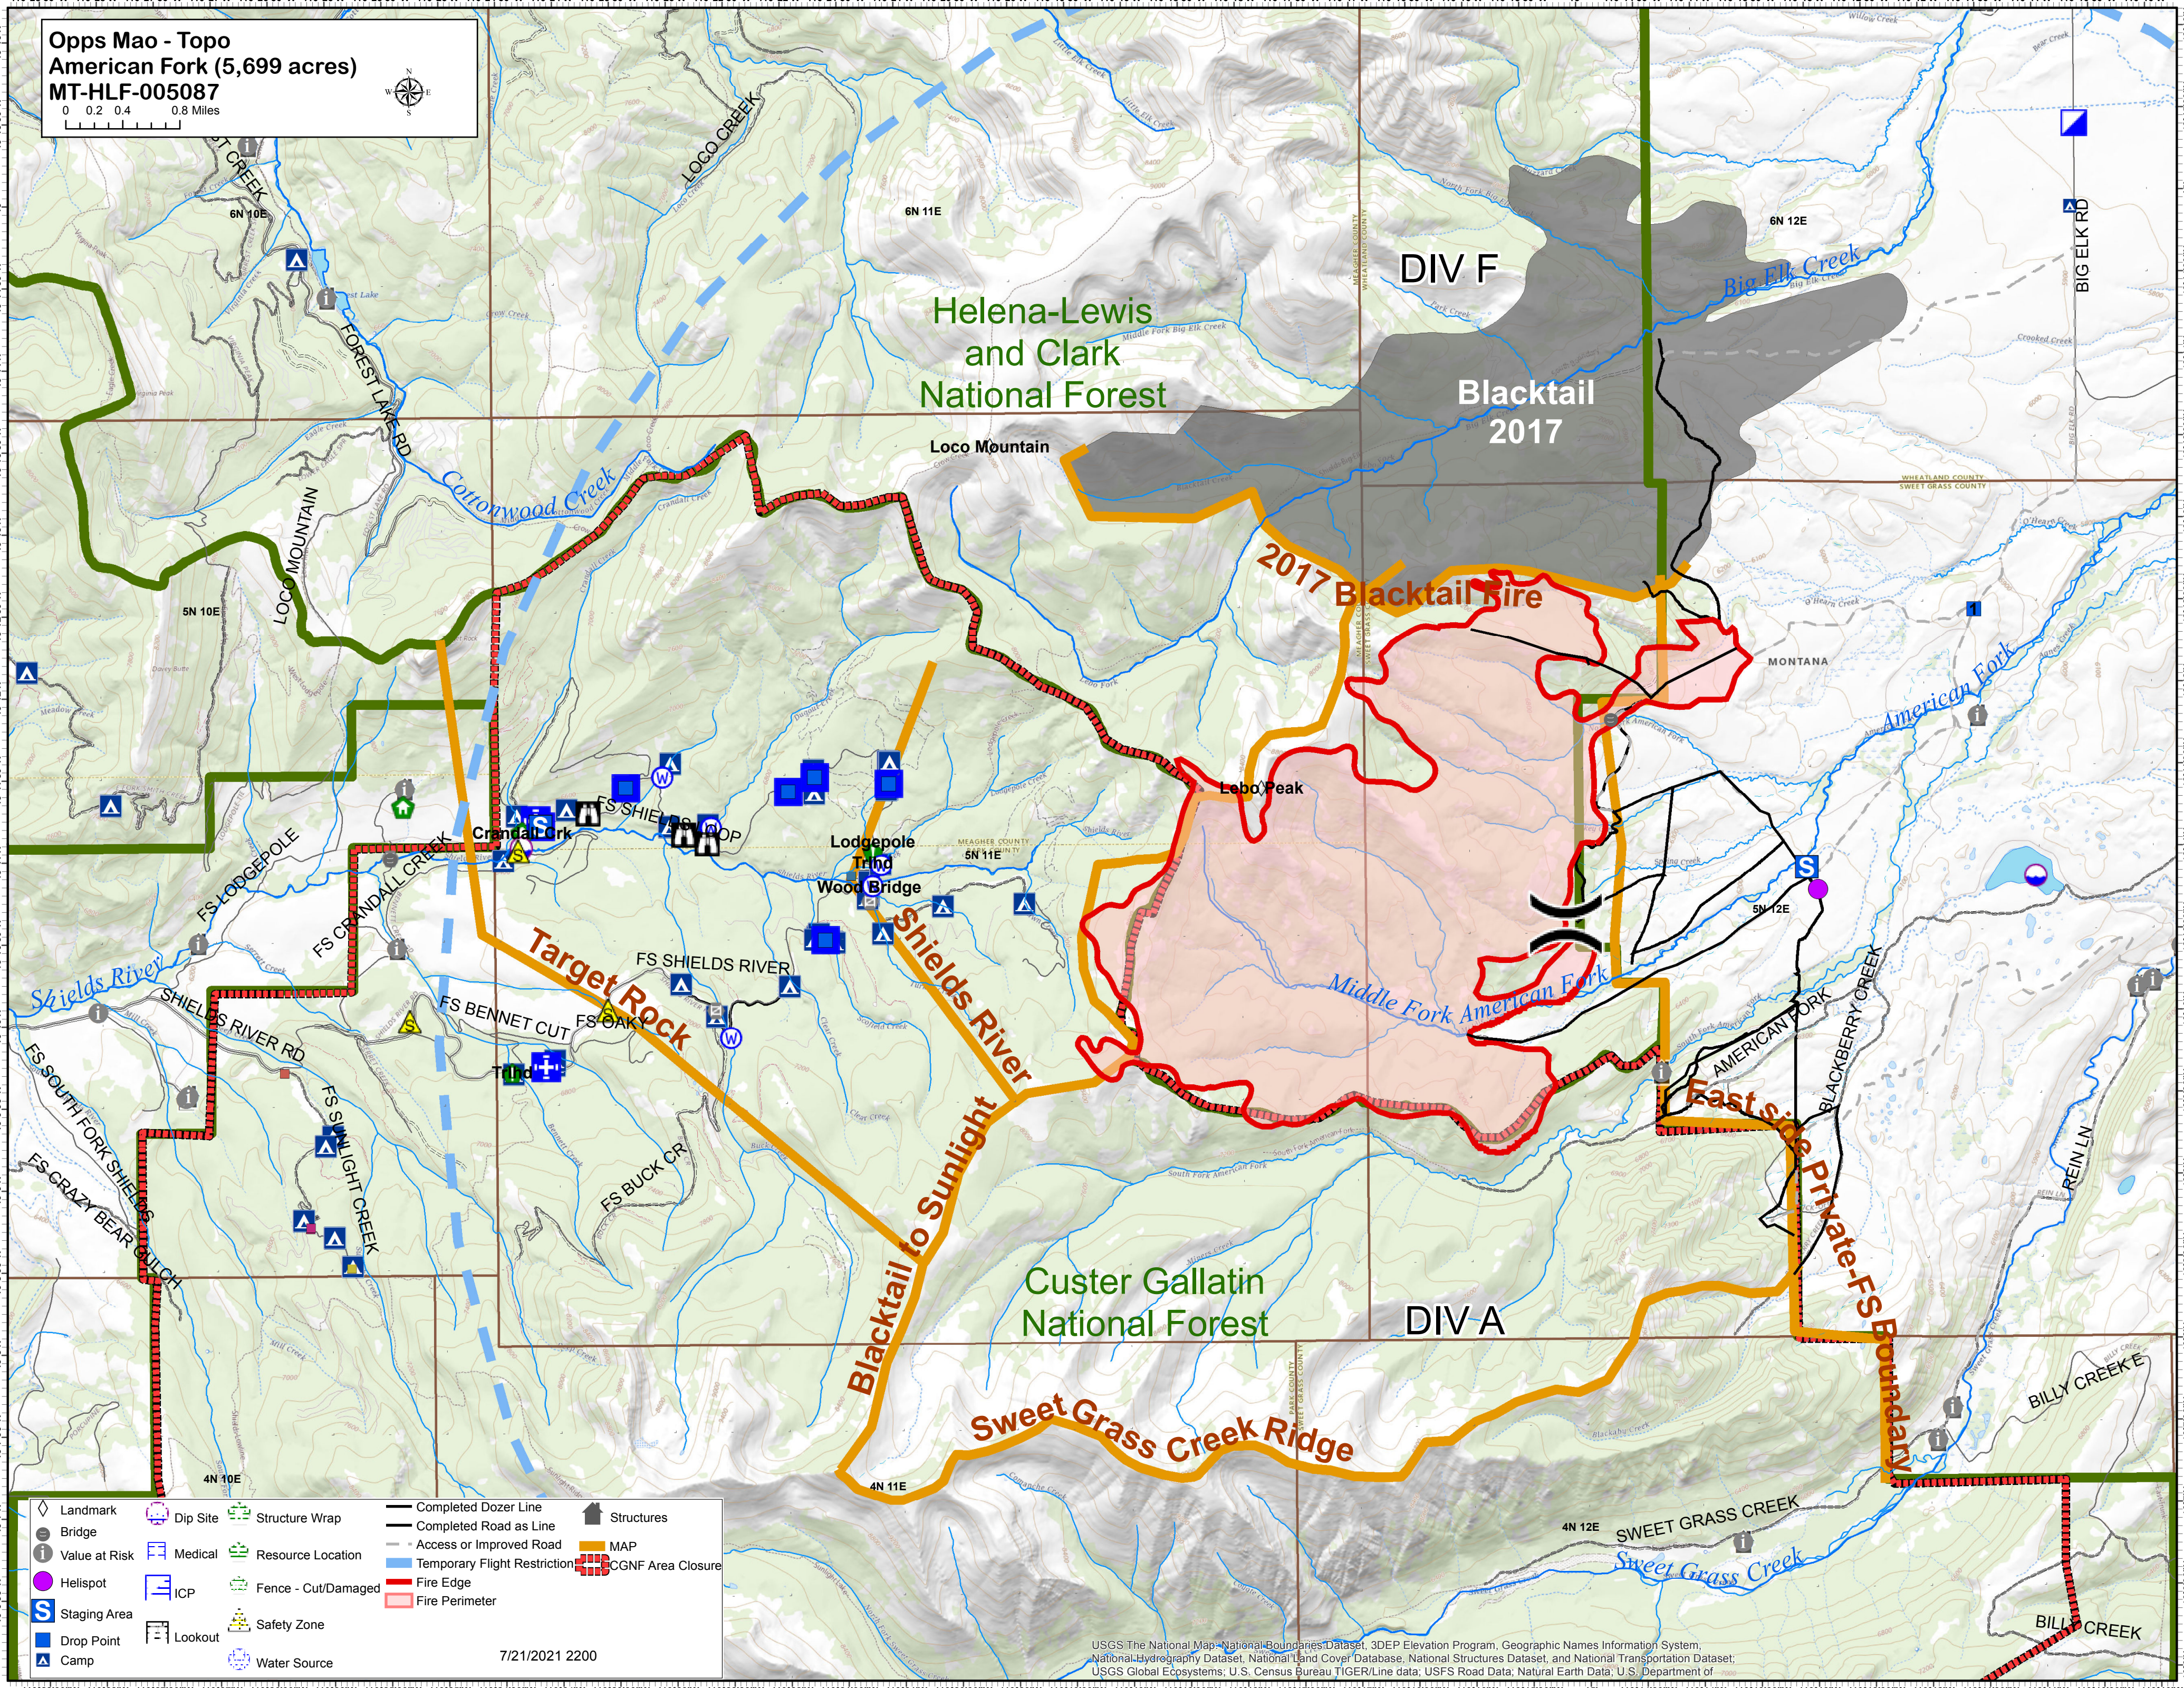

Opps Mao - Topo
 American Fork (5,699 acres)
 MT-HLF-005087

0 0.2 0.4 0.8 Miles

7/21/2021 2200

USGS The National Map - National Boundaries Dataset, 3DEP Elevation Program, Geographic Names Information System, National Hydrography Dataset, National Land Cover Database, National Structures Dataset, and National Transportation Dataset; USGS Global Ecosystems; U.S. Census Bureau TIGER/Line data; USFS Road Data; Natural Earth Data; U.S. Department of