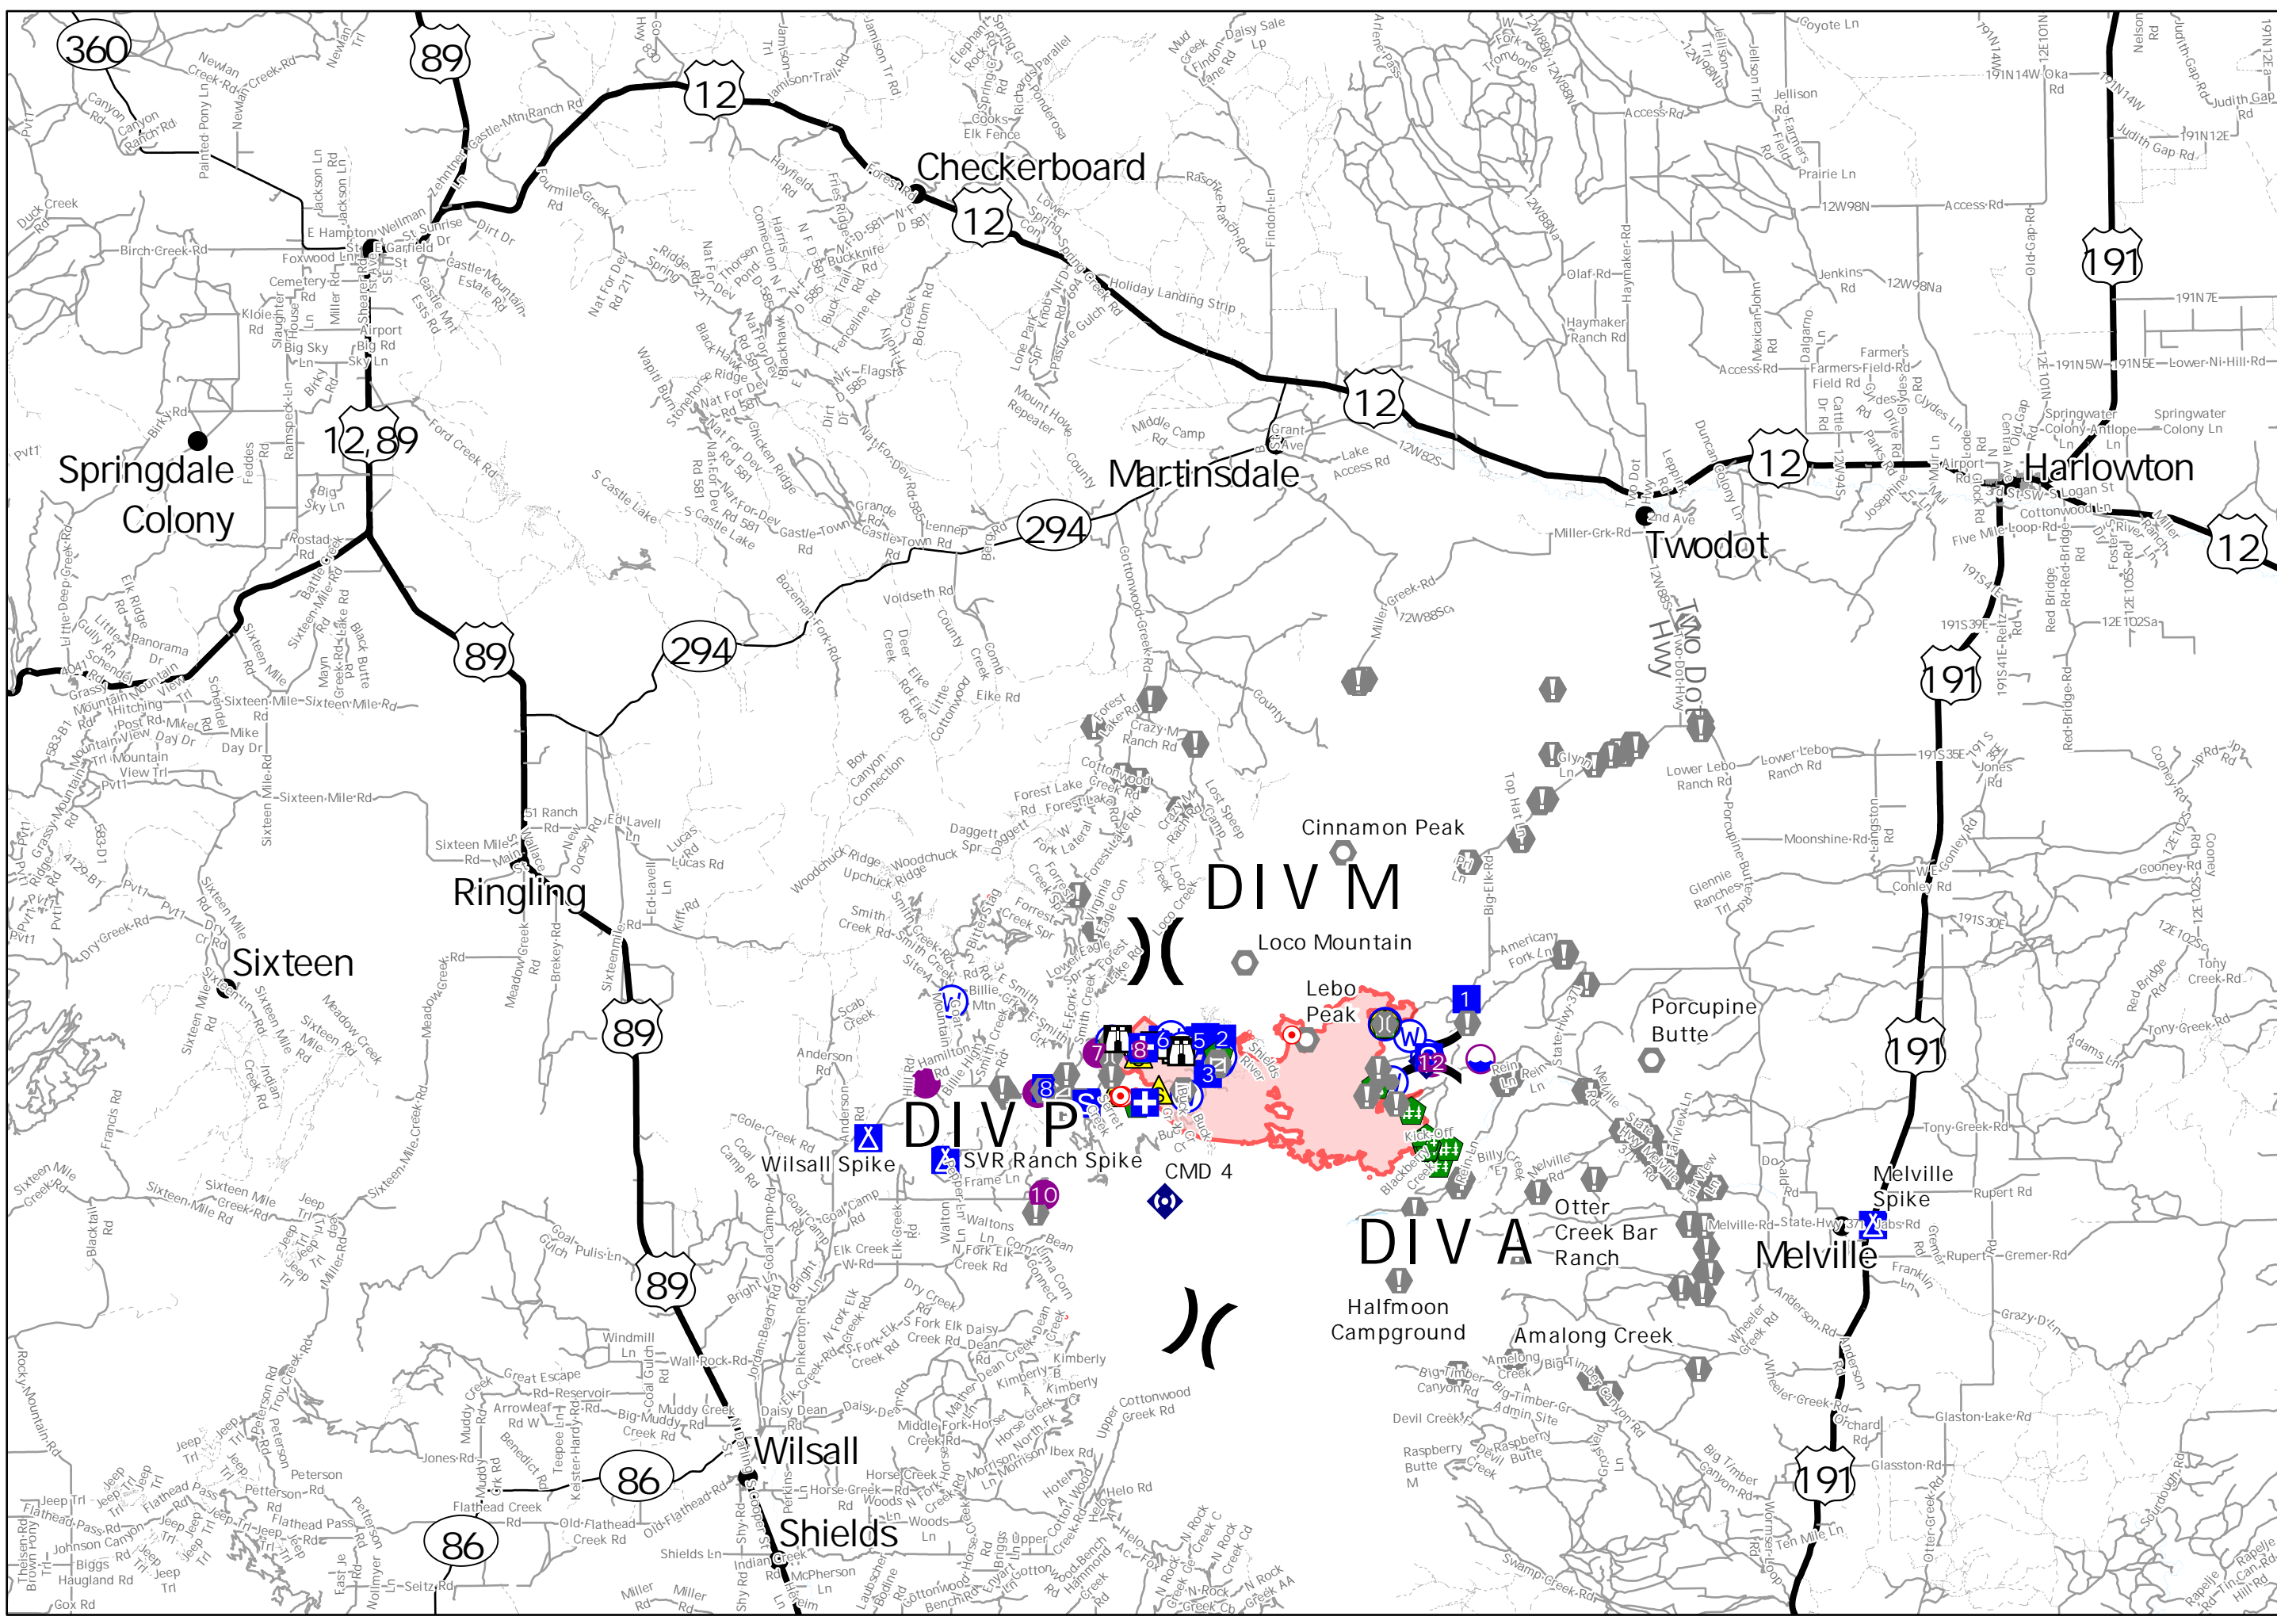

Operational Shift:
8/9/2021

- Cities and Towns
- Major Road
- Local Connecting Road
- Local Road
- 4WD
- Dip Site
- Helispot
-) (Division Break
- ⚕ Medical
- ⚓ Drop Point
- ⛺ Camp
- Ⓢ Staging Area
- 🏠 Lookout
- 🔥 Hot Spot - Spot Fire
- ⚠ Value at Risk
- ⚪ Other
- 📍 Landmark
- 🚪 Gate
- 🌉 Bridge
- 🏠 Structure Wrap
- 🌳 Stream Crossing
- 🌳 Resource Location
- 🔧 Repair Point
- 🚧 Fence - Cut/Damaged
- 🚧 Dozer Push
- 📶 Mobile Weather Unit
- 🔊 Repeater
- ⚠ Safety Zone
- ⚠ Hazard
- 🌊 Water Source
- 🔴 Wildfire Daily Fire Perimeter
- 🌊 Waterbody

1