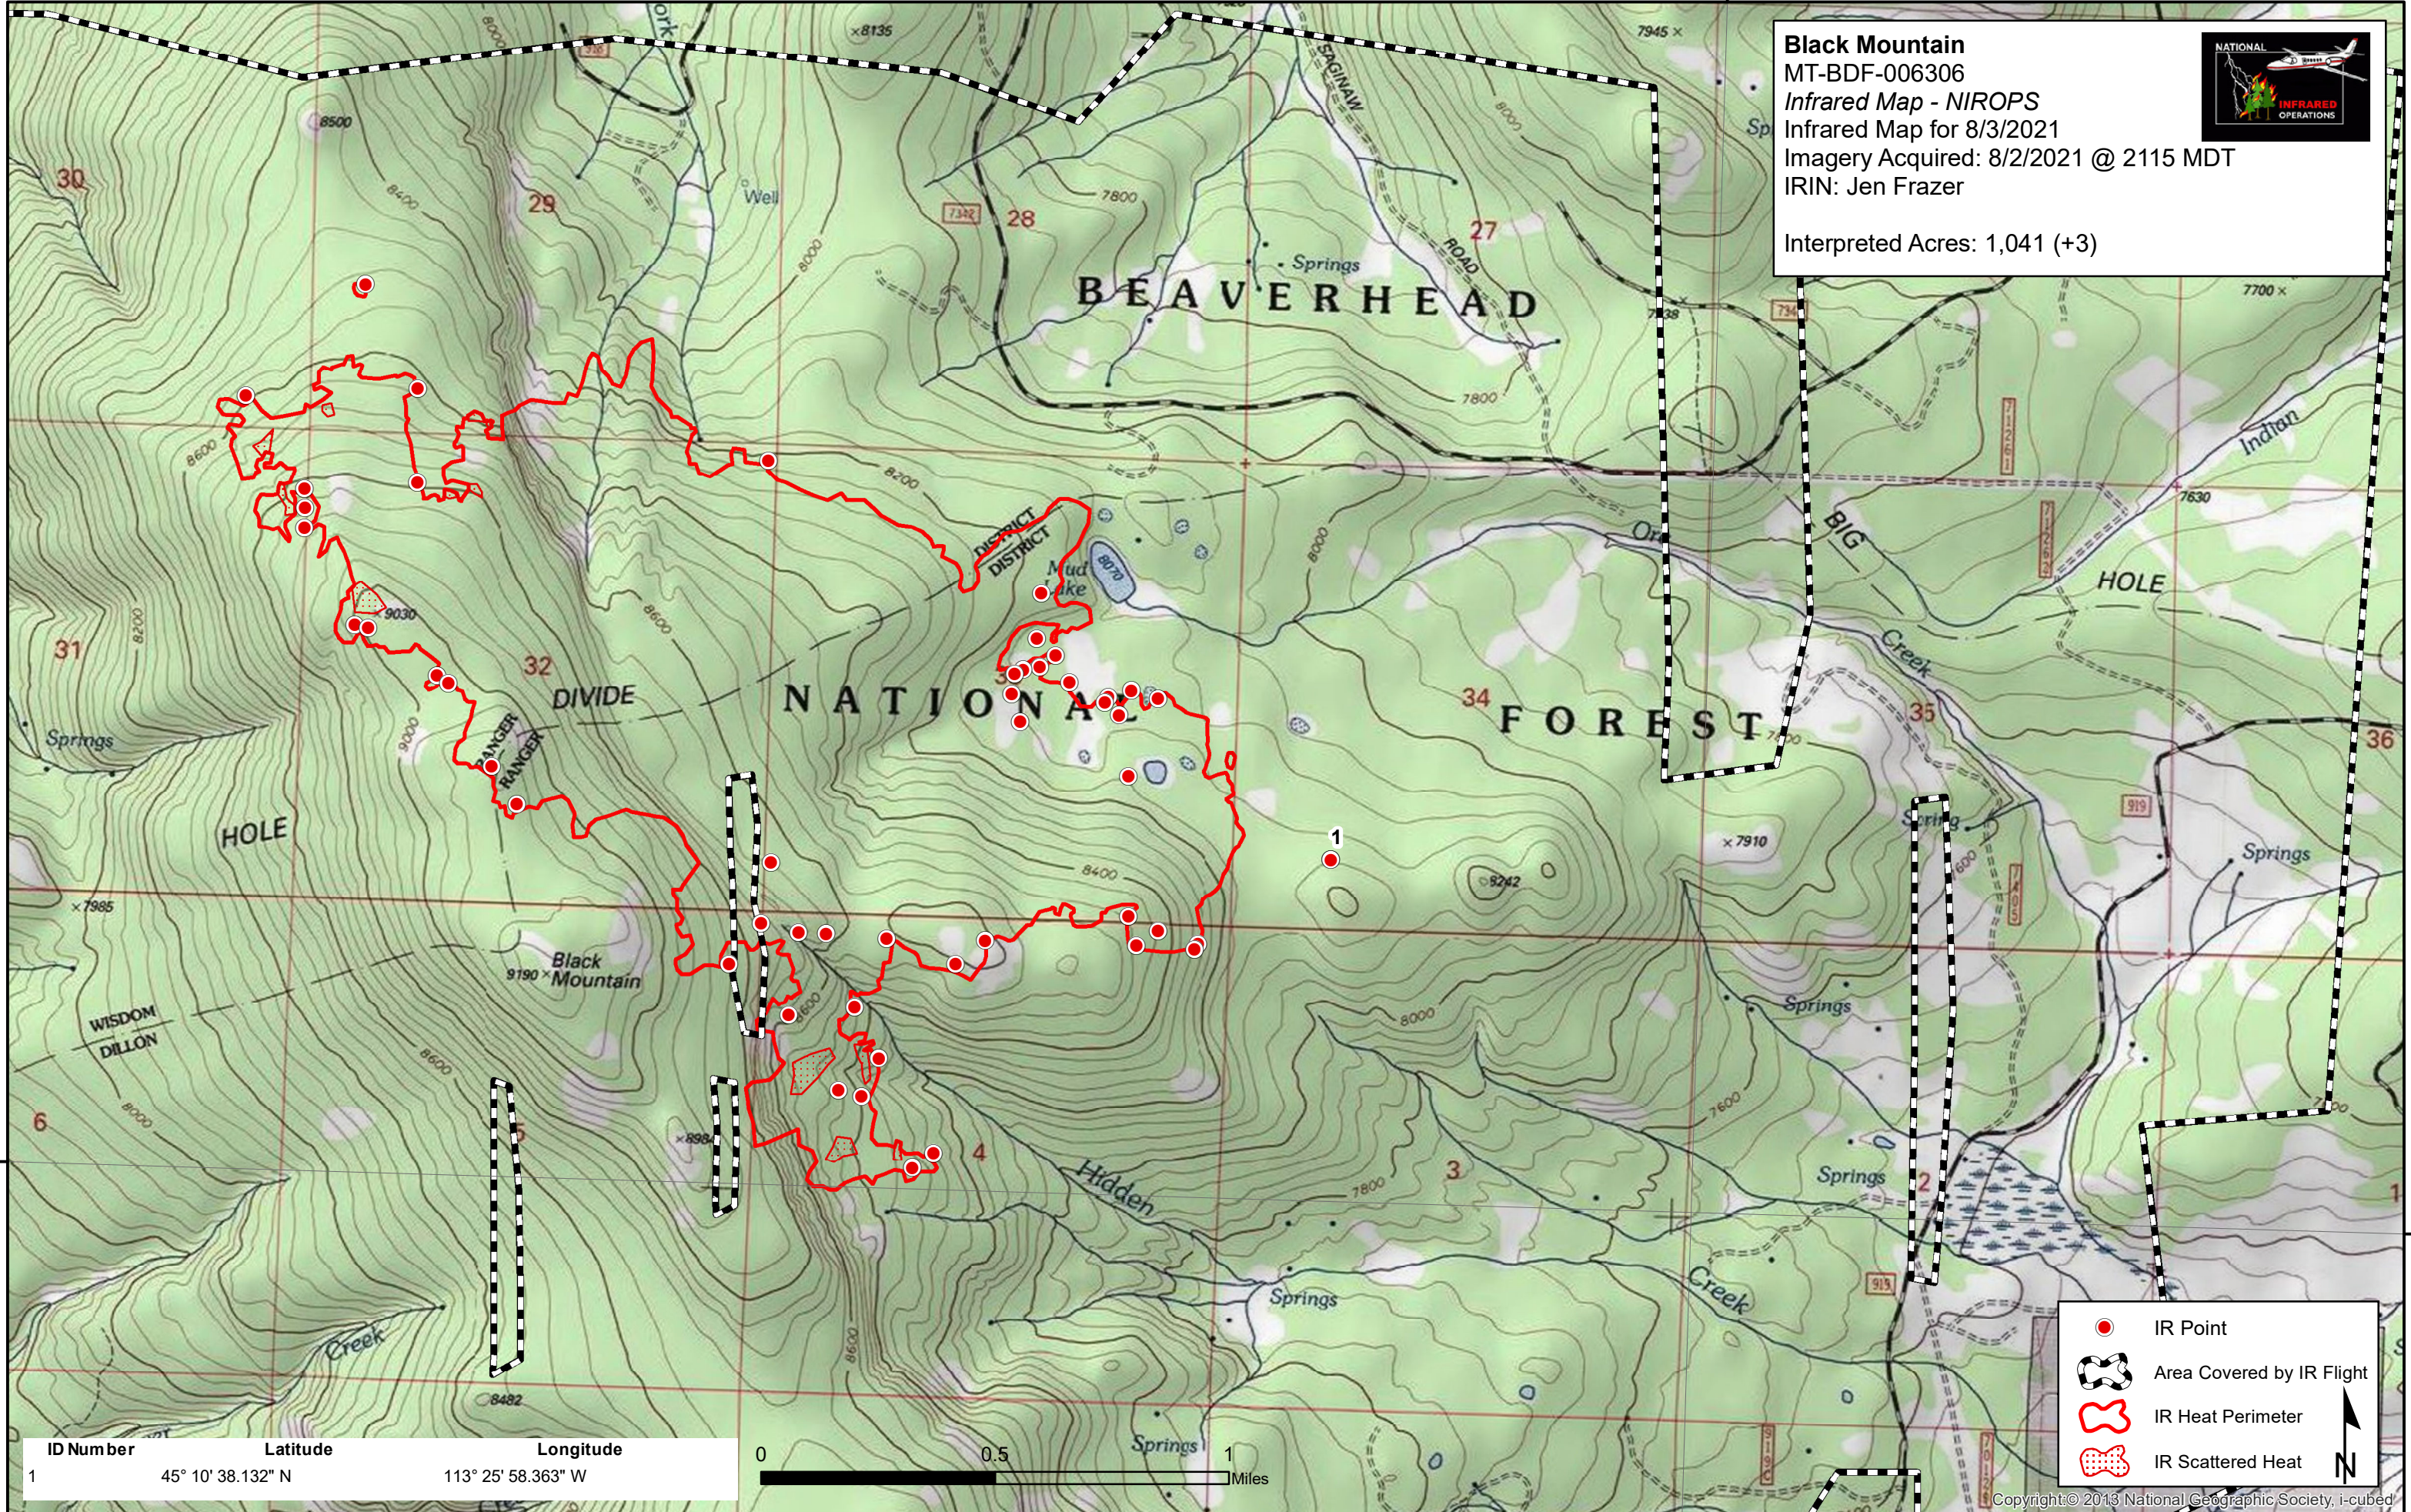

Black Mountain
 MT-BDF-006306
Infrared Map - NIROPS
 Infrared Map for 8/3/2021
 Imagery Acquired: 8/2/2021 @ 2115 MDT
 IRIN: Jen Frazer
 Interpreted Acres: 1,041 (+3)

45°10'0"N

45°10'0"N

ID Number	Latitude	Longitude
1	45° 10' 38.132" N	113° 25' 58.363" W

- IR Point
- Area Covered by IR Flight
- IR Heat Perimeter
- IR Scattered Heat