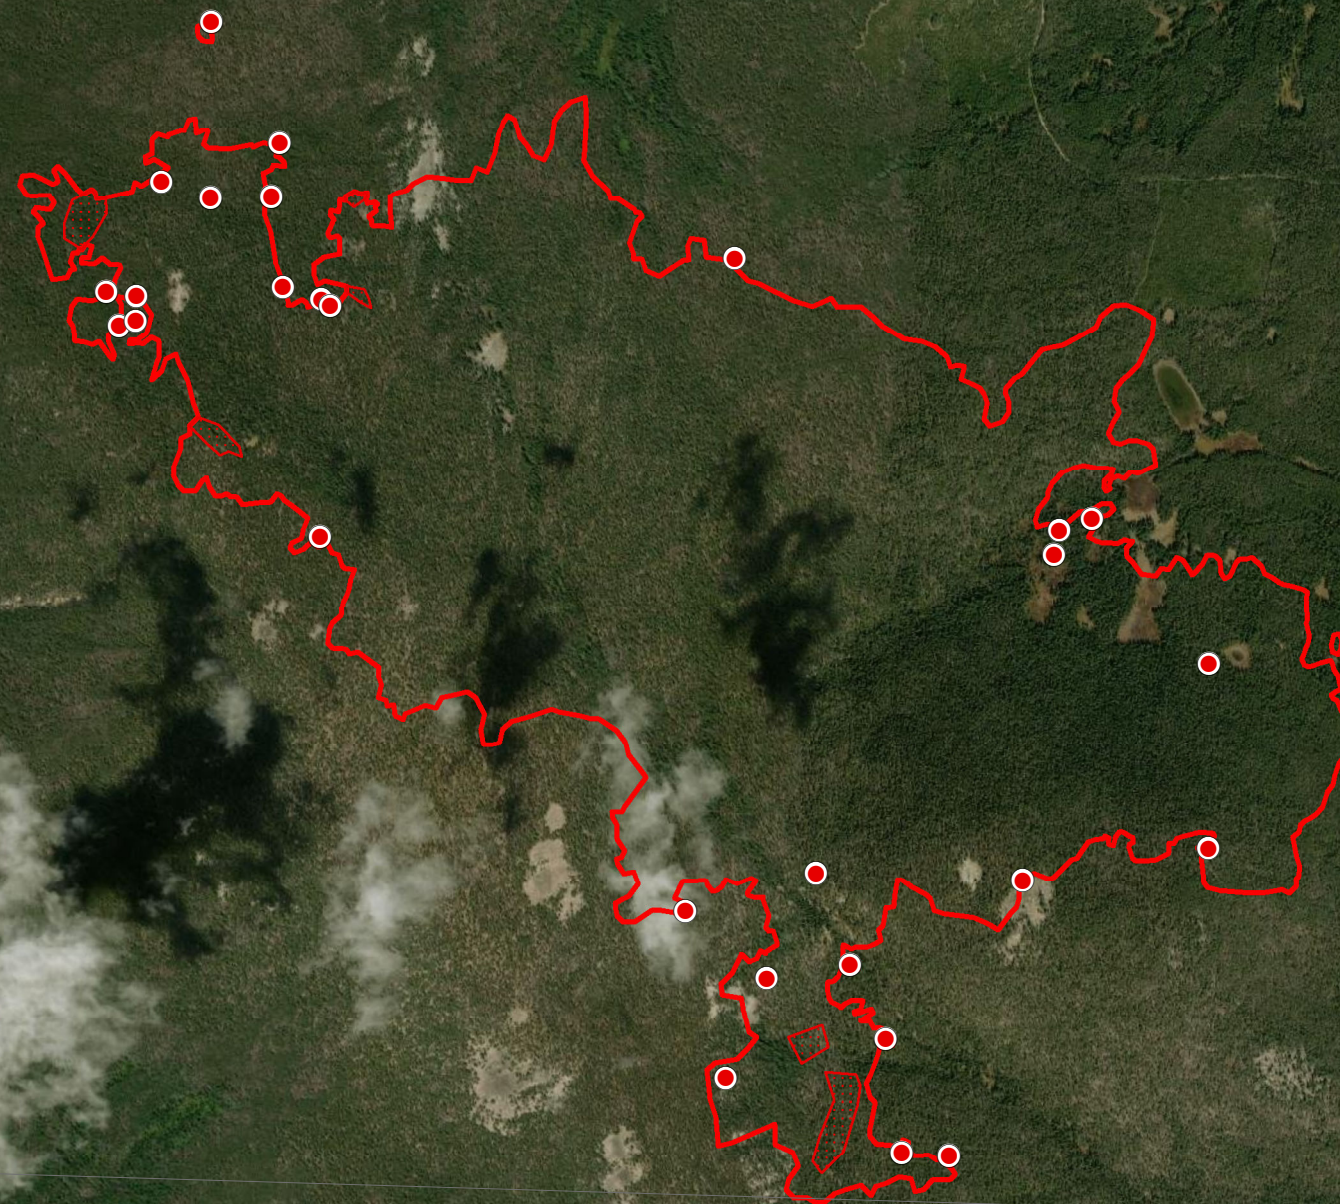

113°30'0"W

113°25'0"W

**Black Mountain**  
 MT-BDF-006306  
*Infrared Map - NIROPS*  
 Infrared Map for 8/4/2021  
 Imagery Acquired: 8/3/2021 @ 2035 MDT  
 IRIN: Jen Frazer

Interpreted Acres: 1,042 (+1)

45°10'0"N

45°10'0"N

-  IR Isolated Heat Source
-  IR Heat Perimeter
-  IR Scattered Heat

Source: Esri, DigitalGlobe, GeoEye, Earthstar Geographics, CNES/Airbus DS, USDA, USGS, AeroGRID, IGN, and the GIS User Community

113°30'0"W

113°25'0"W