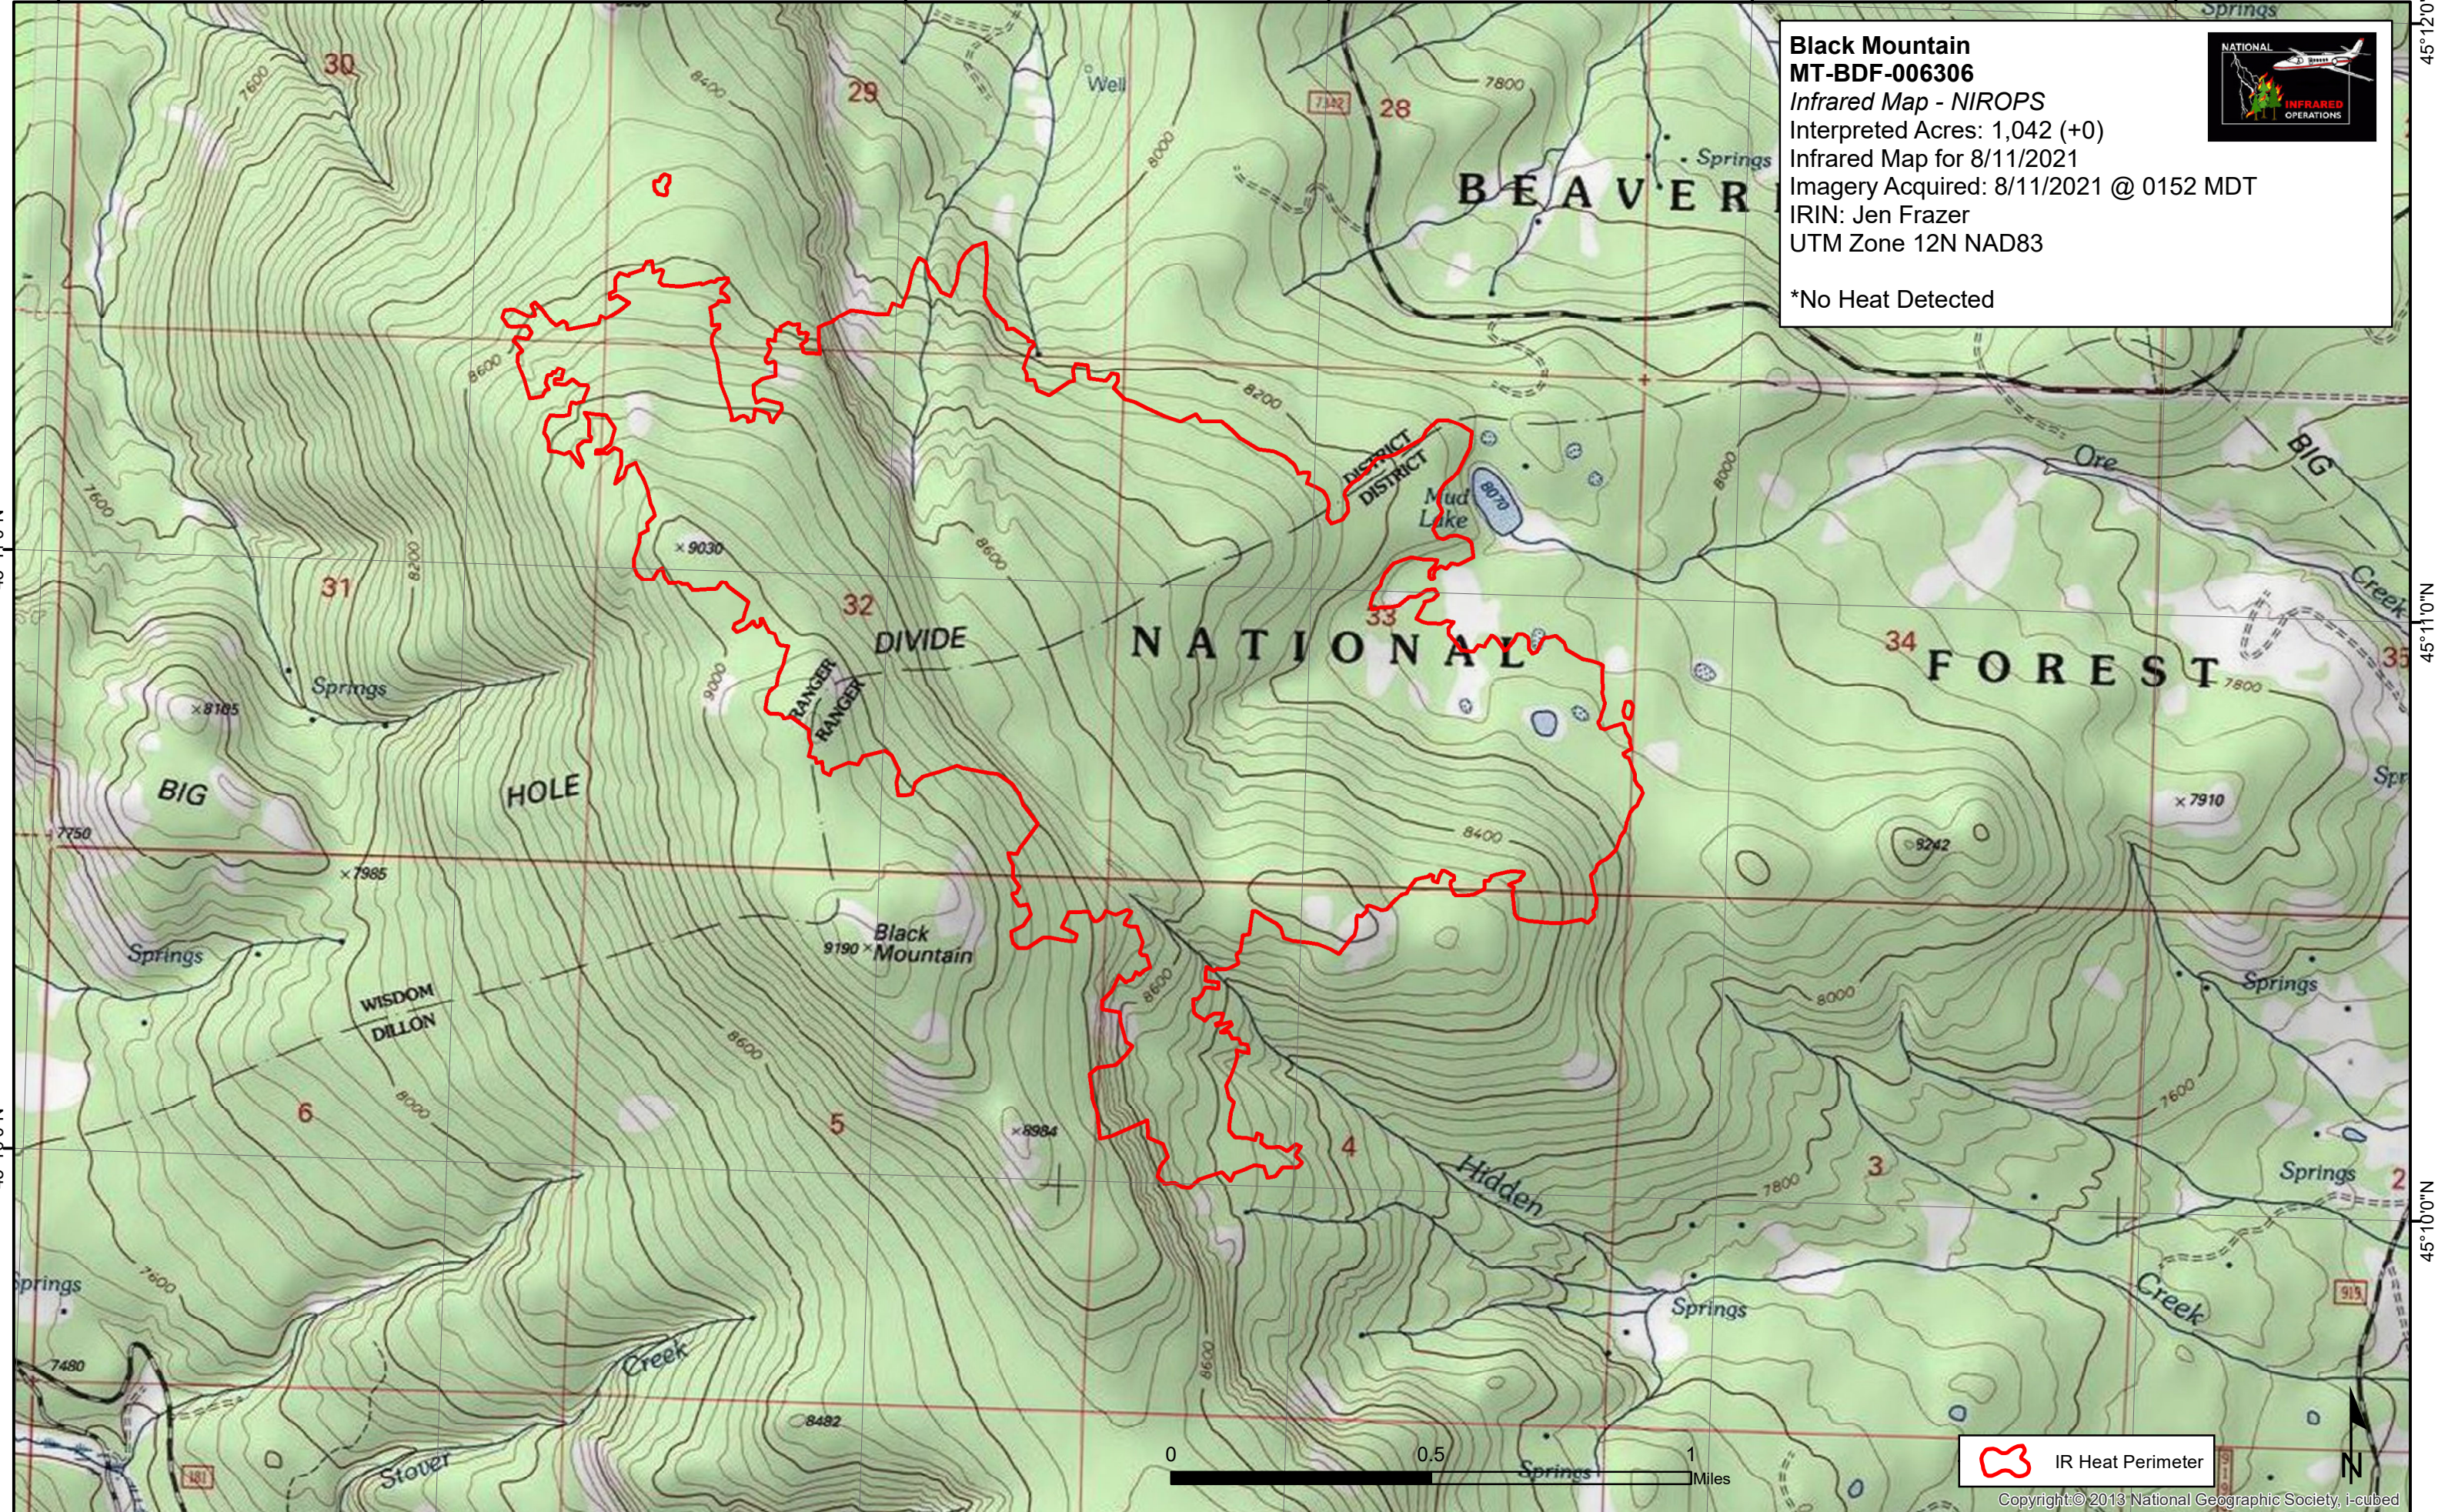

113°30'0"W 113°29'0"W 113°28'0"W 113°27'0"W 113°26'0"W 113°25'0"W

Black Mountain
MT-BDF-006306
 Infrared Map - NIROPS
 Interpreted Acres: 1,042 (+0)
 Infrared Map for 8/11/2021
 Imagery Acquired: 8/11/2021 @ 0152 MDT
 IRIN: Jen Frazer
 UTM Zone 12N NAD83

*No Heat Detected

45°11'0"N

45°10'0"N

45°11'0"N

45°10'0"N

 IR Heat Perimeter

Copyright © 2013 National Geographic Society, i-cubed

113°29'0"W 113°28'0"W 113°27'0"W 113°26'0"W 113°25'0"W