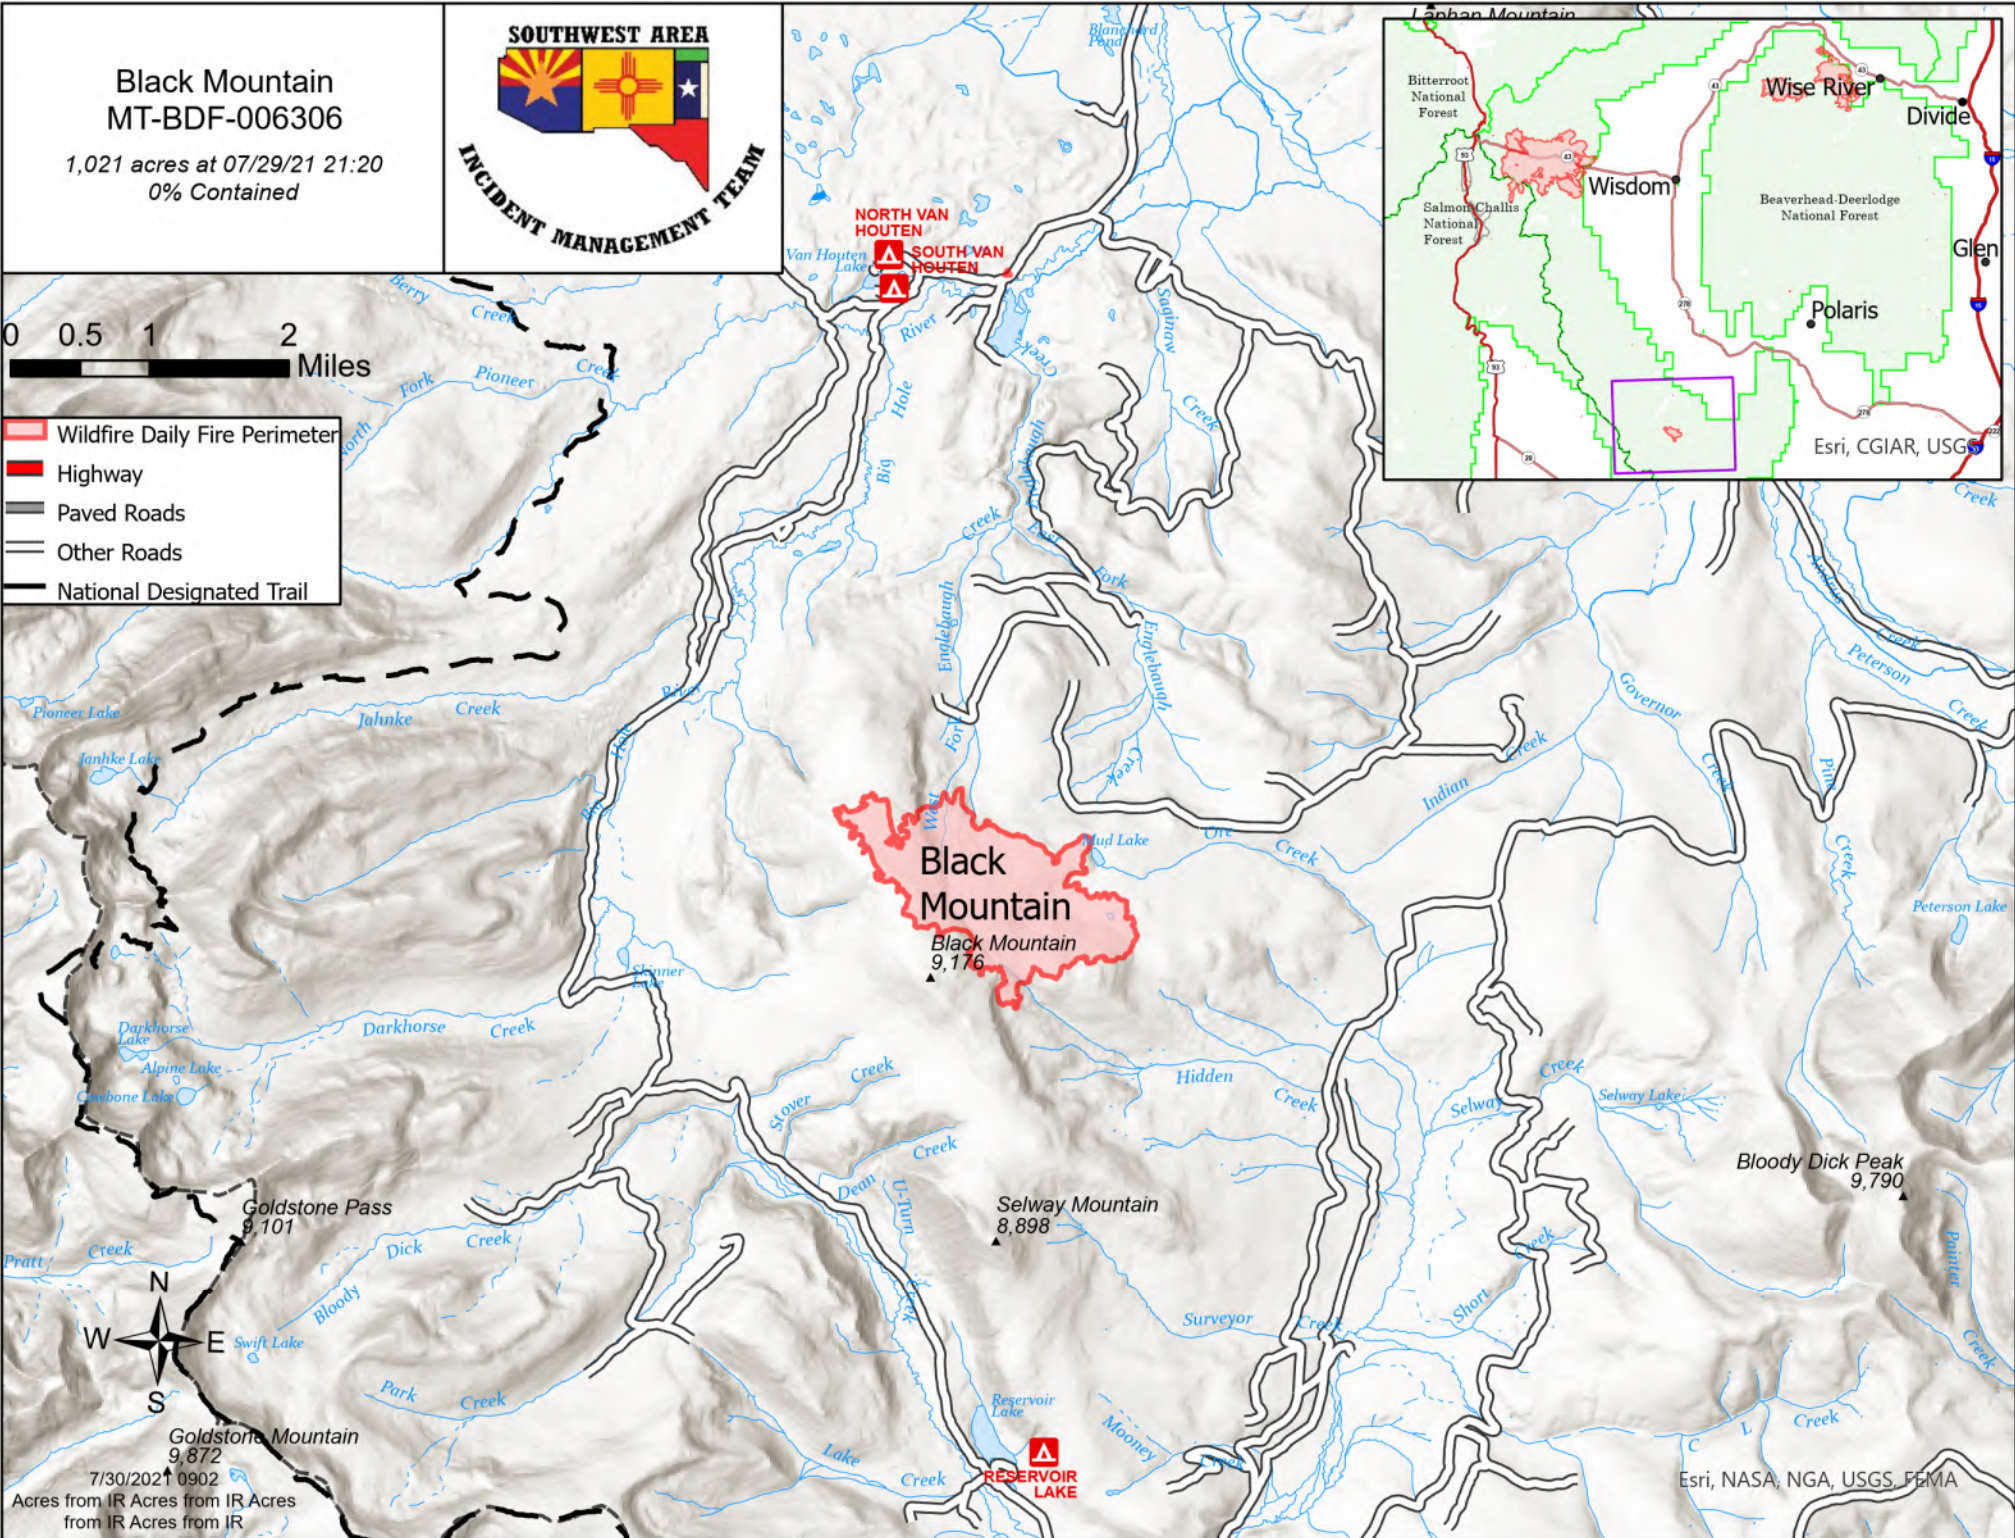

Black Mountain
MT-BDF-006306
 1,021 acres at 07/29/21 21:20
 0% Contained

0 0.5 1 2
 Miles

- Wildfire Daily Fire Perimeter
- Highway
- Paved Roads
- Other Roads
- National Designated Trail

7/30/2021 0902
 Acres from IR Acres from IR Acres from IR Acres from IR