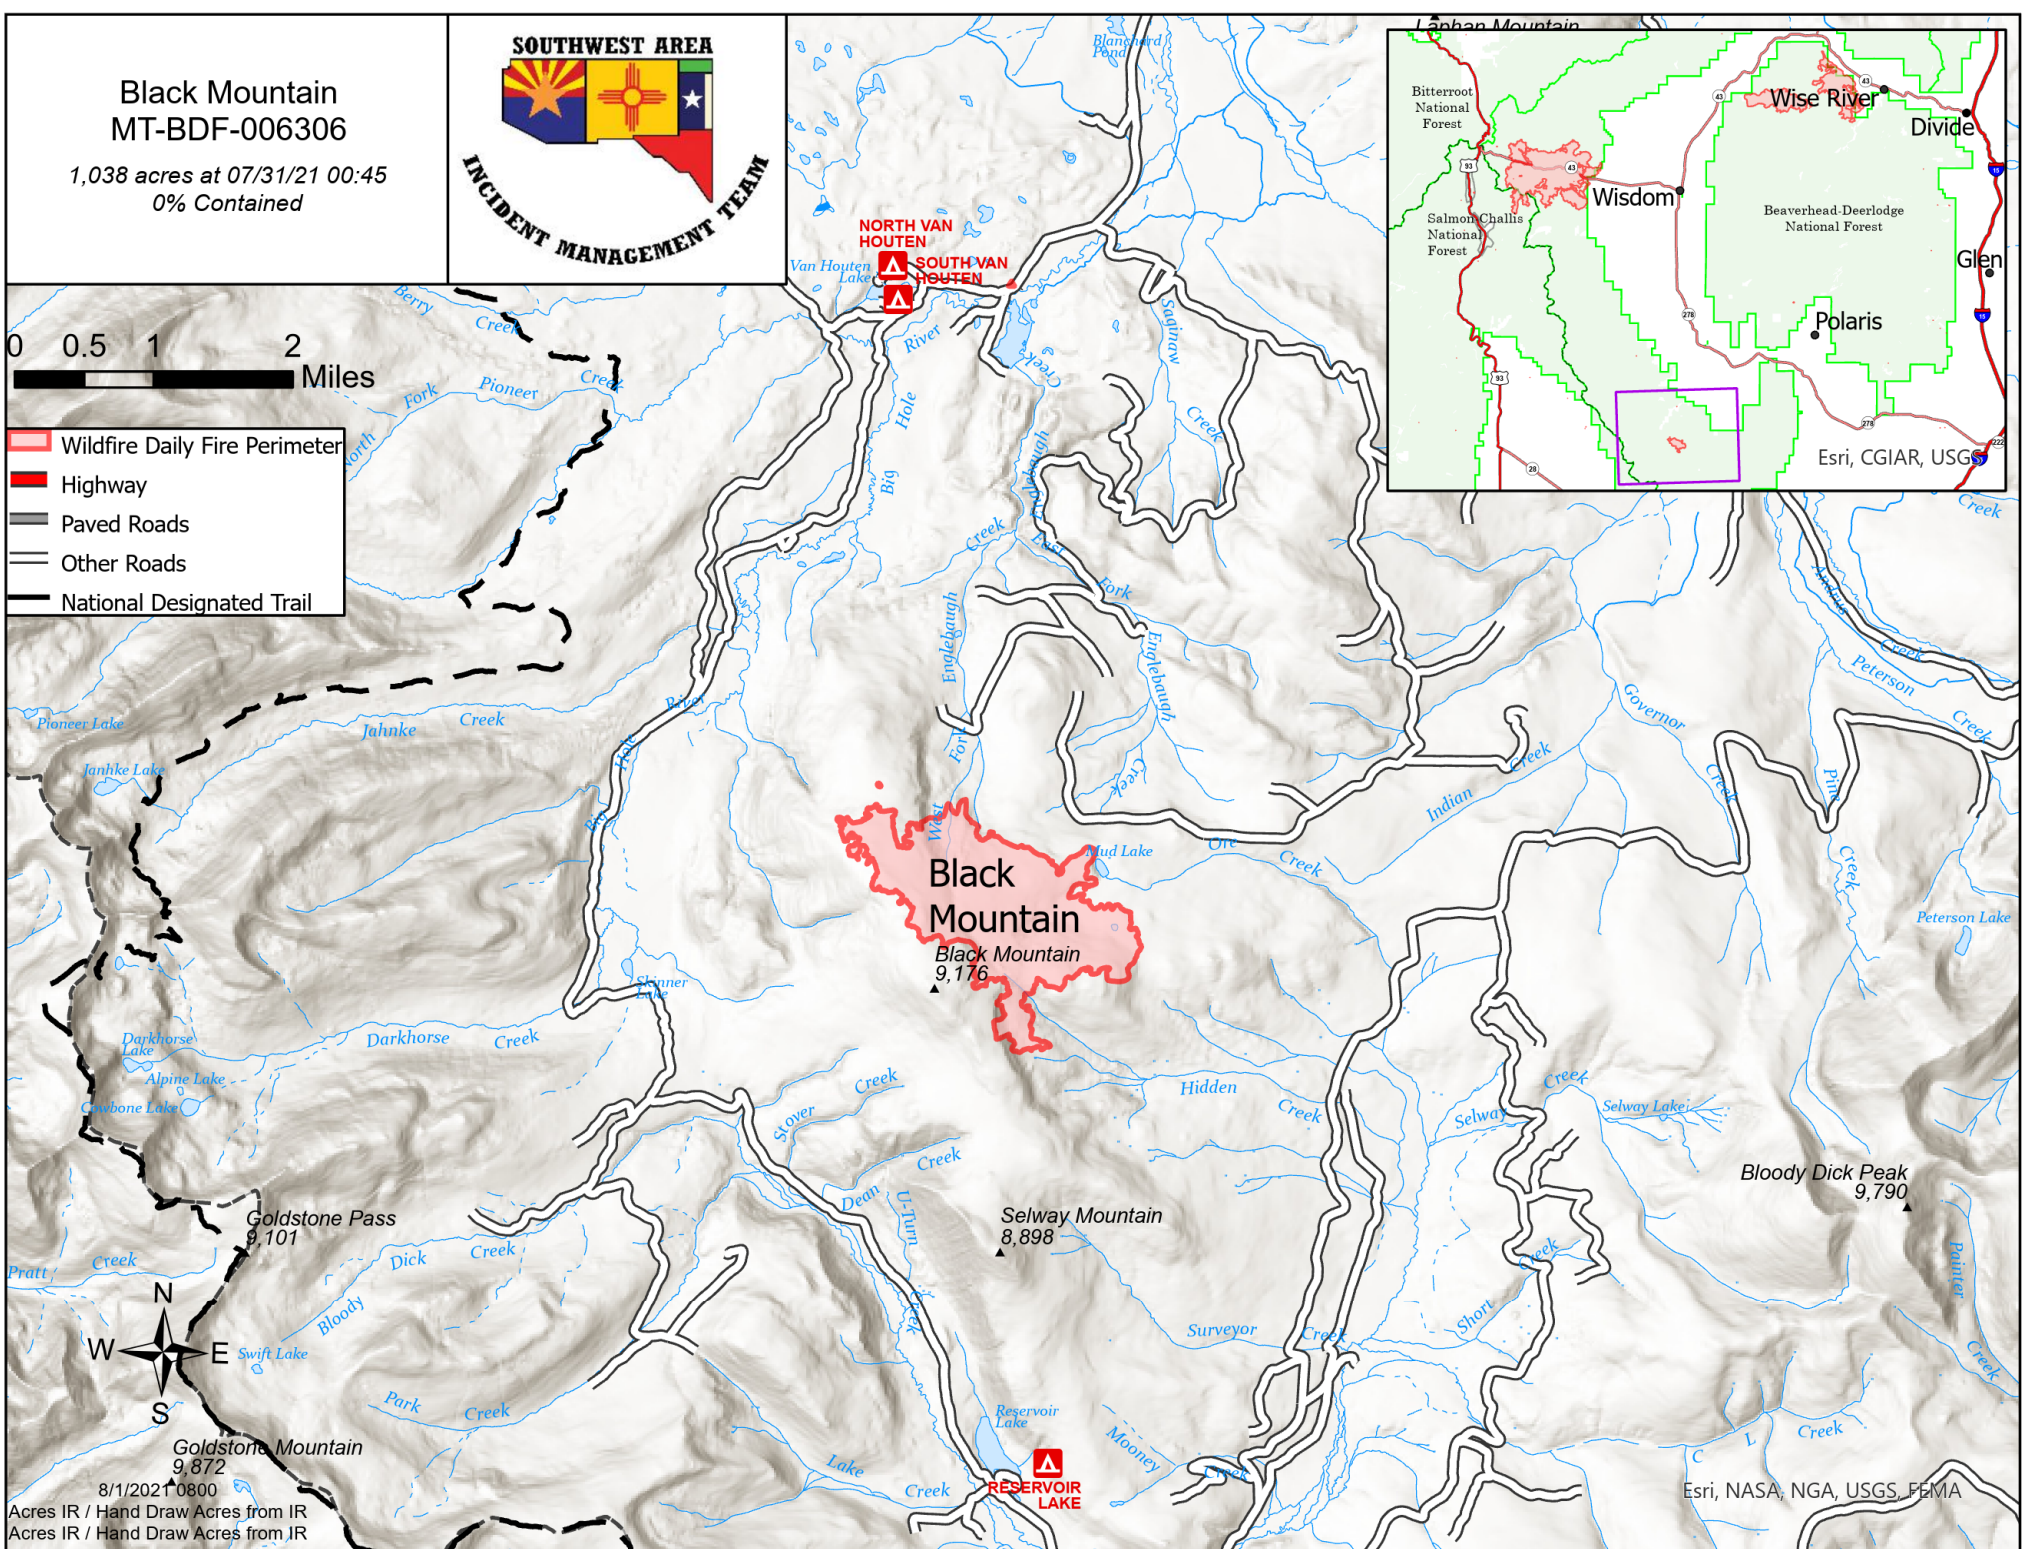

Black Mountain MT-BDF-006306

1,038 acres at 07/31/21 00:45
0% Contained

SOUTHWEST AREA

INCIDENT MANAGEMENT TEAM

- Wildfire Daily Fire Perimeter
- Highway
- Paved Roads
- Other Roads
- National Designated Trail

8/1/2021 0800
Acres IR / Hand Draw Acres from IR
Acres IR / Hand Draw Acres from IR

Esri, NASA, NGA, USGS, FEMA