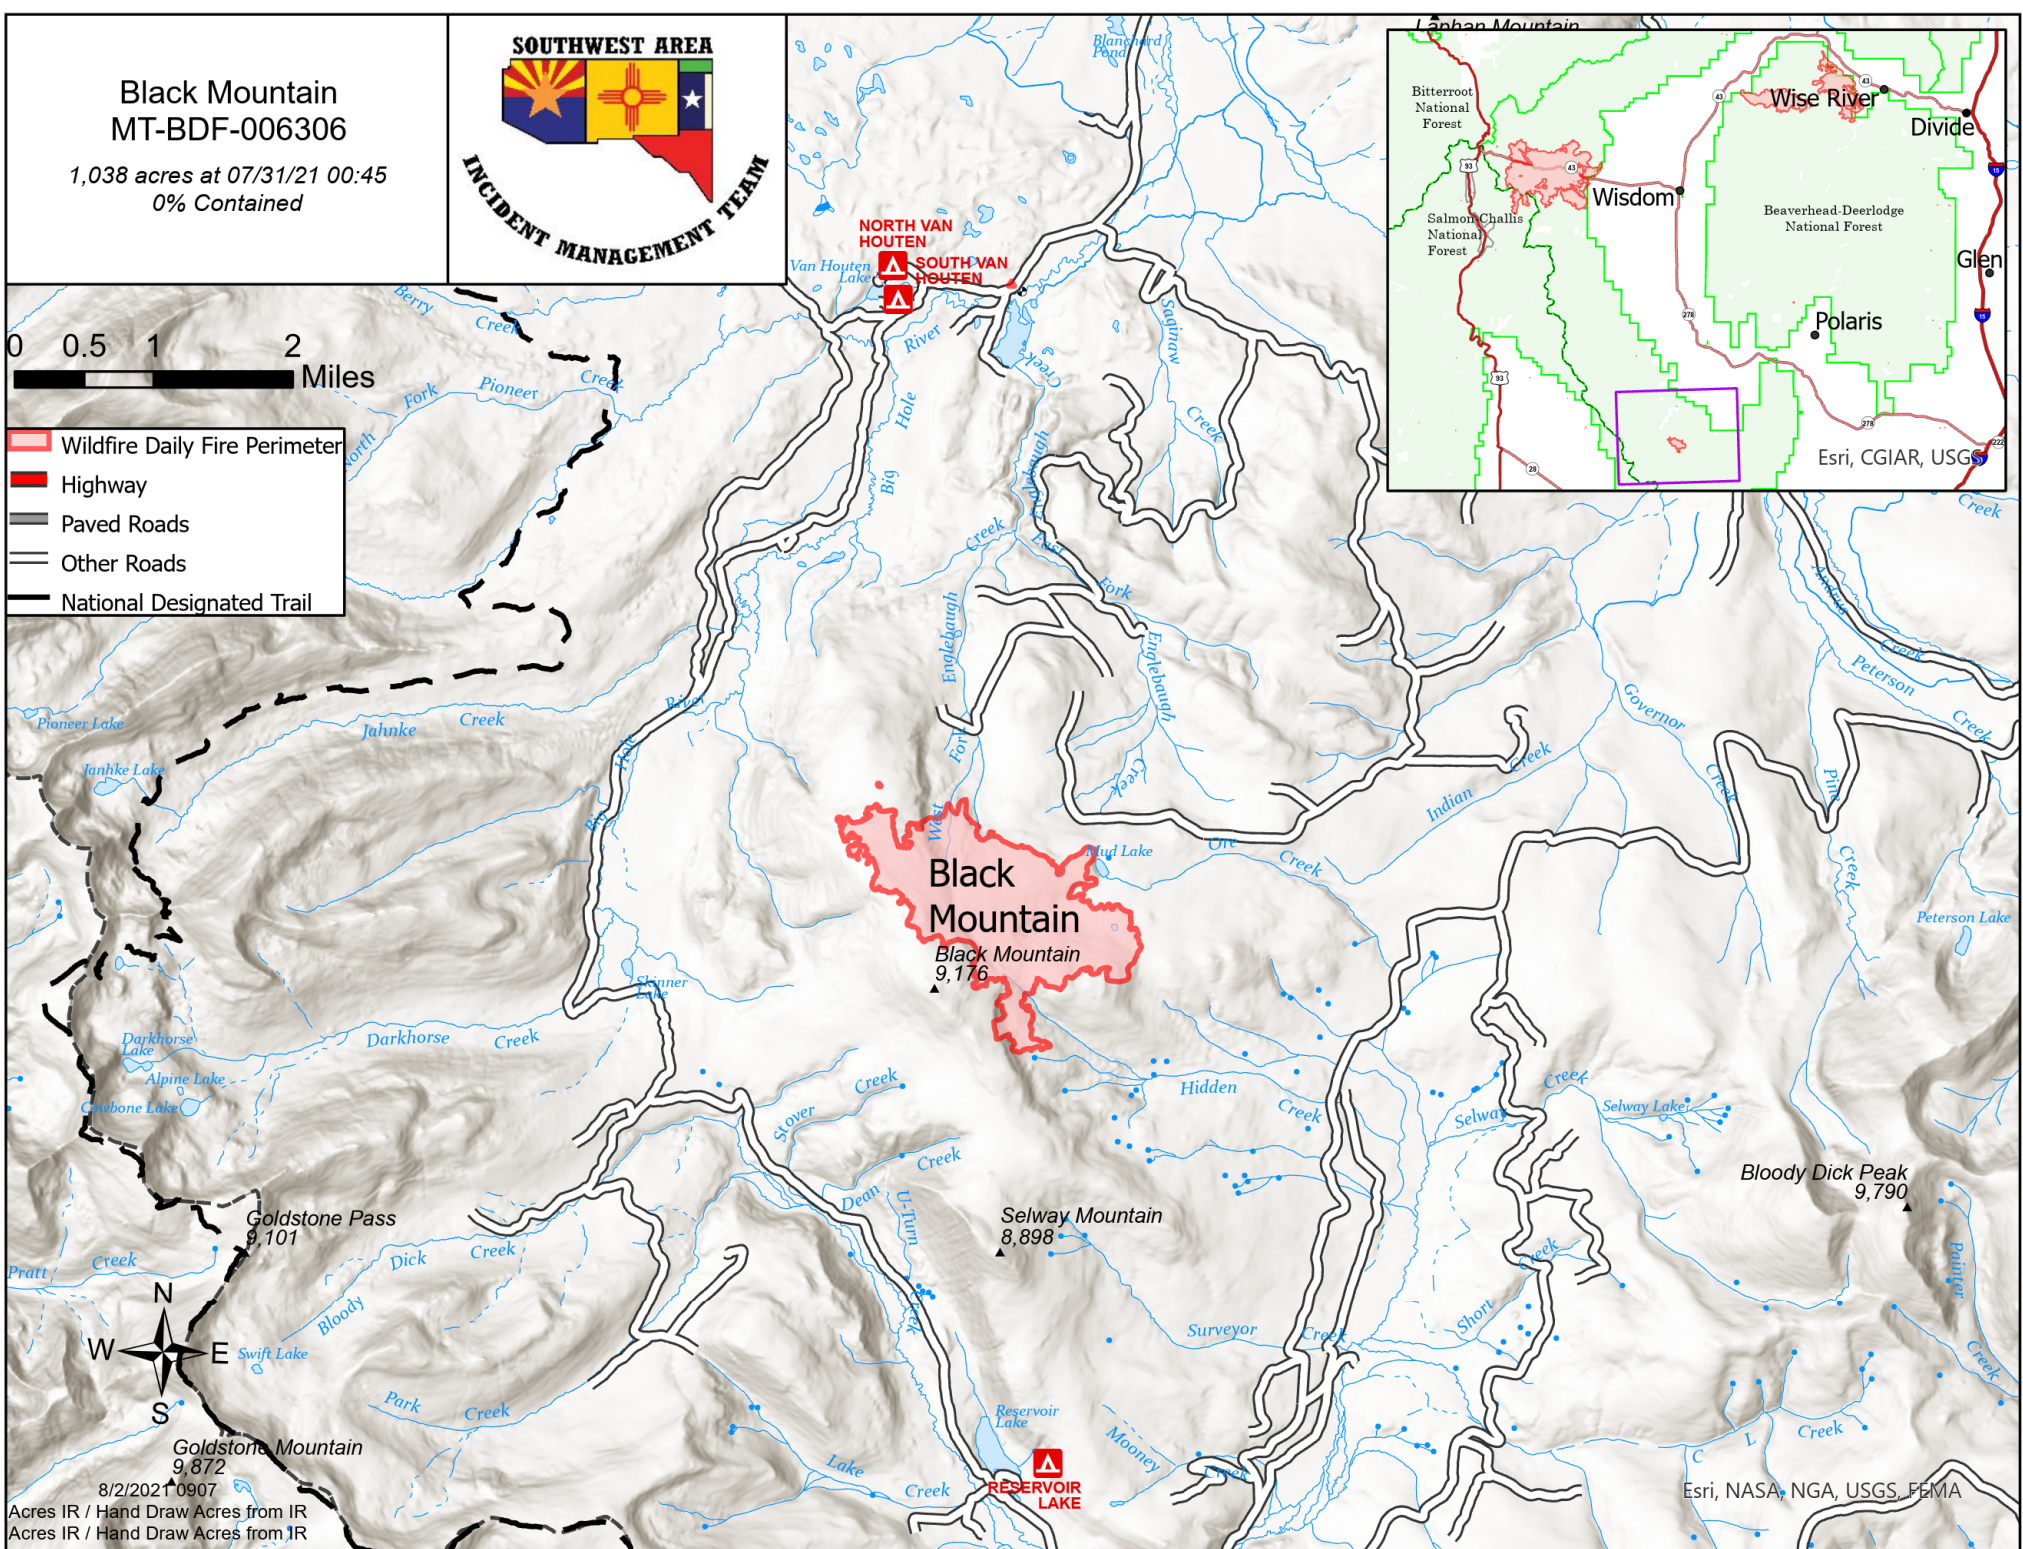

Black Mountain MT-BDF-006306

1,038 acres at 07/31/21 00:45
0% Contained

0 0.5 1 2
Miles

- Wildfire Daily Fire Perimeter
- Highway
- Paved Roads
- Other Roads
- National Designated Trail

8/2/2021 0907
Acres IR / Hand Draw Acres from IR
Acres IR / Hand Draw Acres from IR

Esri, NASA, NGA, USGS, FEMA