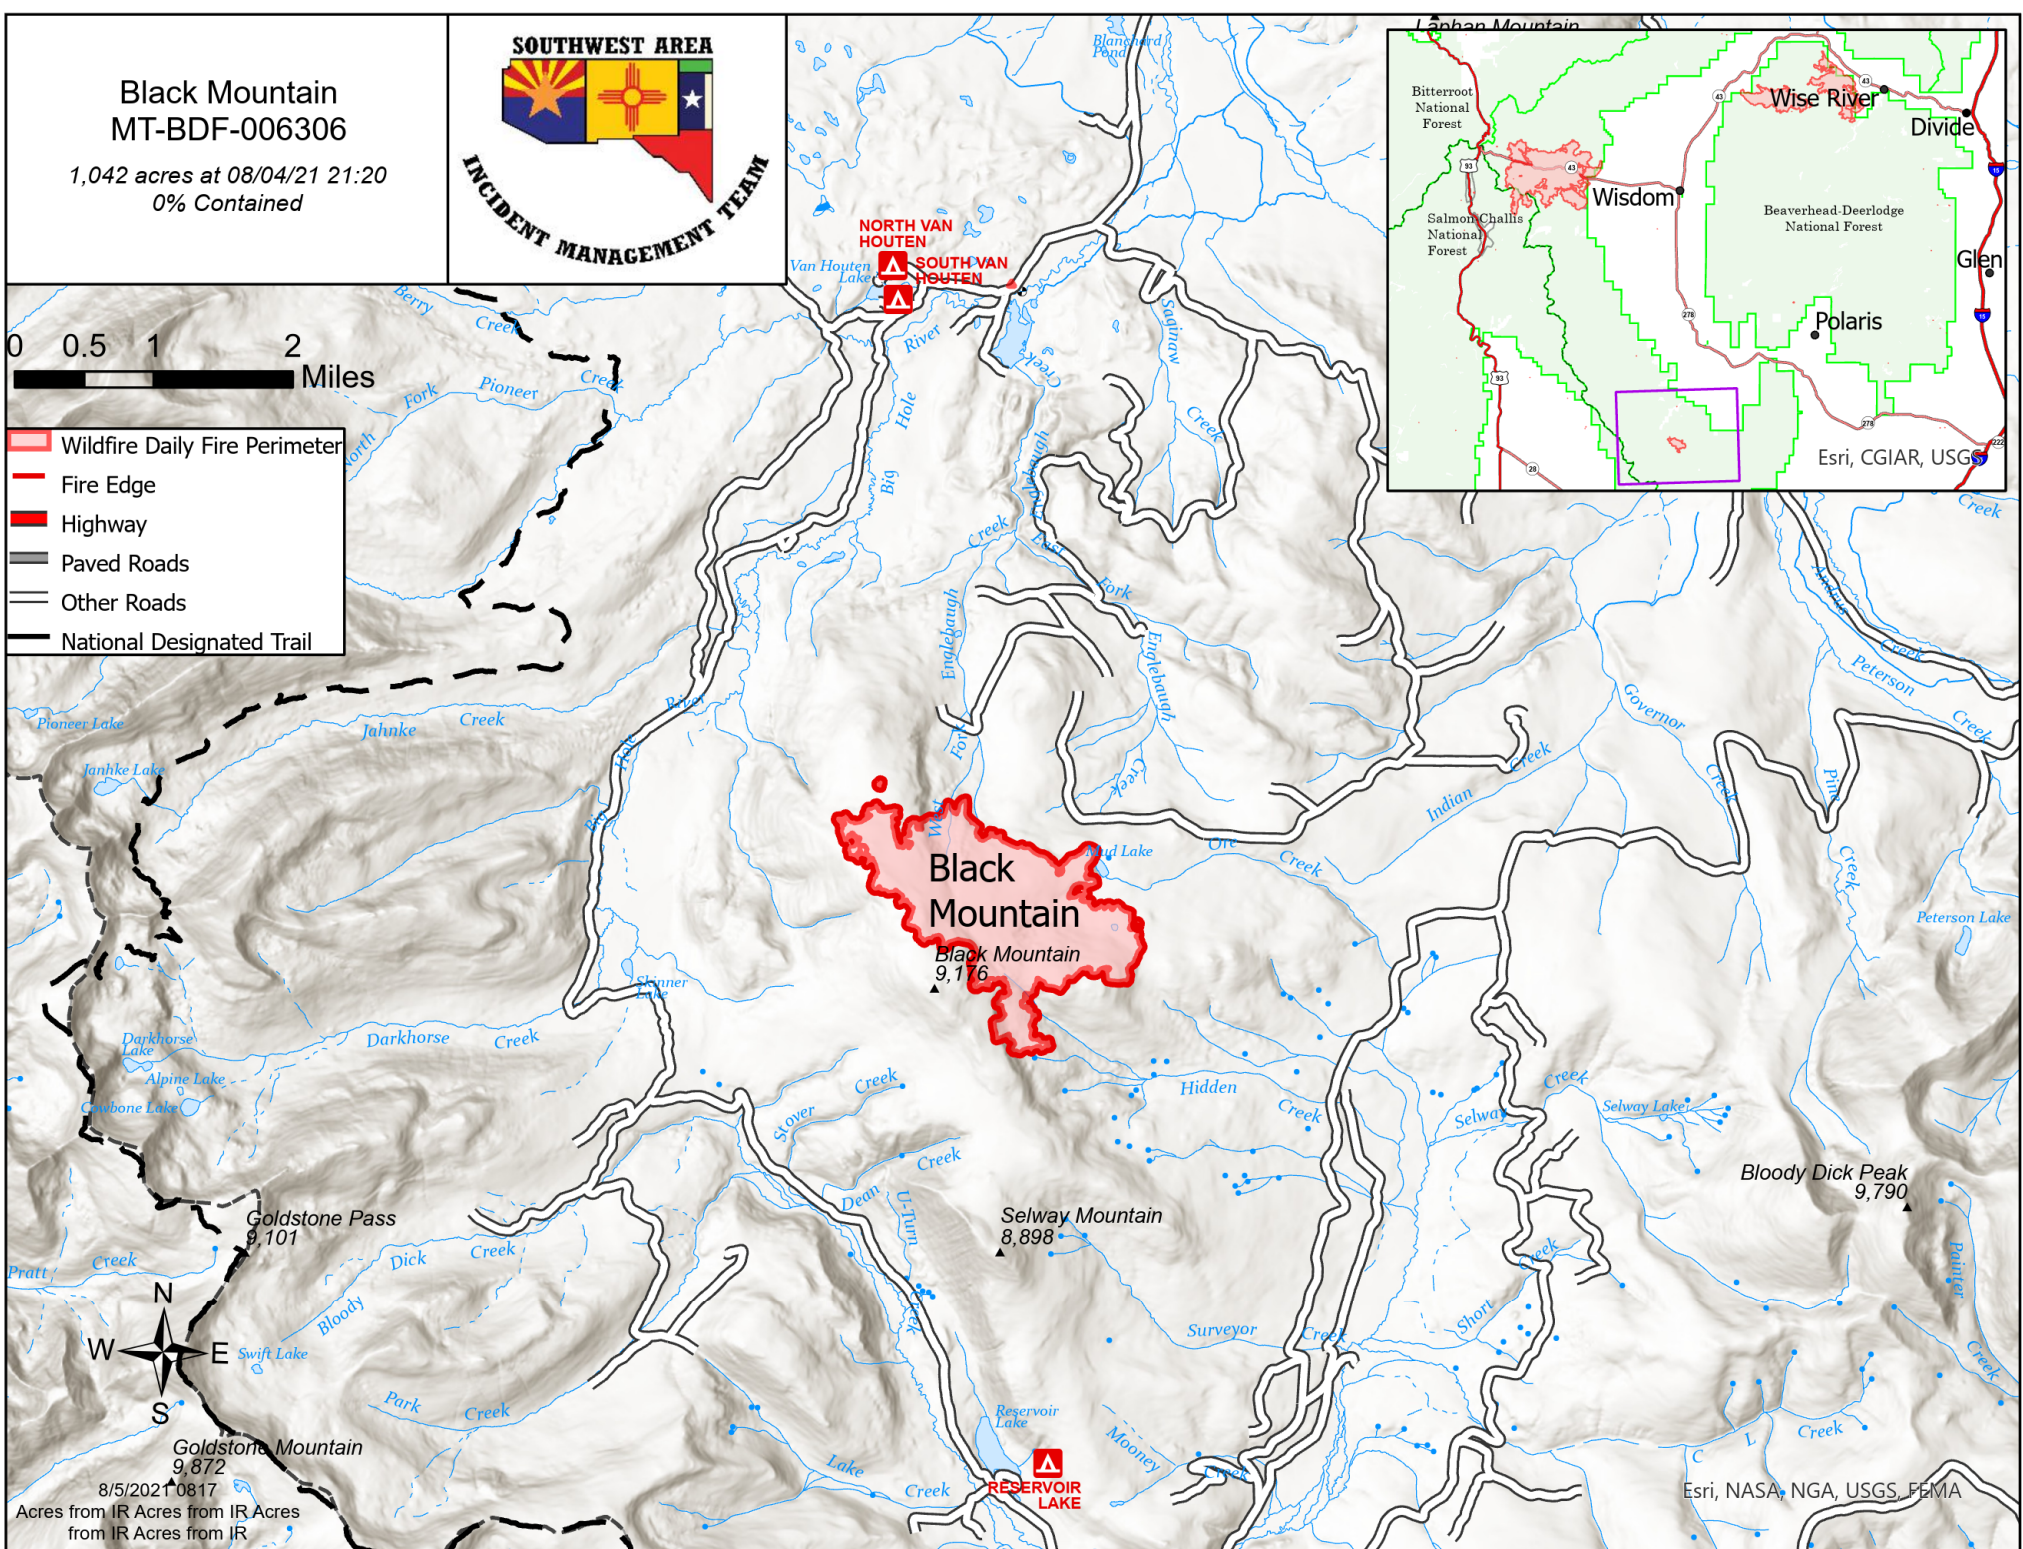

**Black Mountain
MT-BDF-006306**

1,042 acres at 08/04/21 21:20
0% Contained

- Wildfire Daily Fire Perimeter
- Fire Edge
- Highway
- Paved Roads
- Other Roads
- National Designated Trail

8/5/2021 0817
Acres from IR Acres from IR Acres
from IR Acres from IR

Esri, NASA, NGA, USGS, FEMA