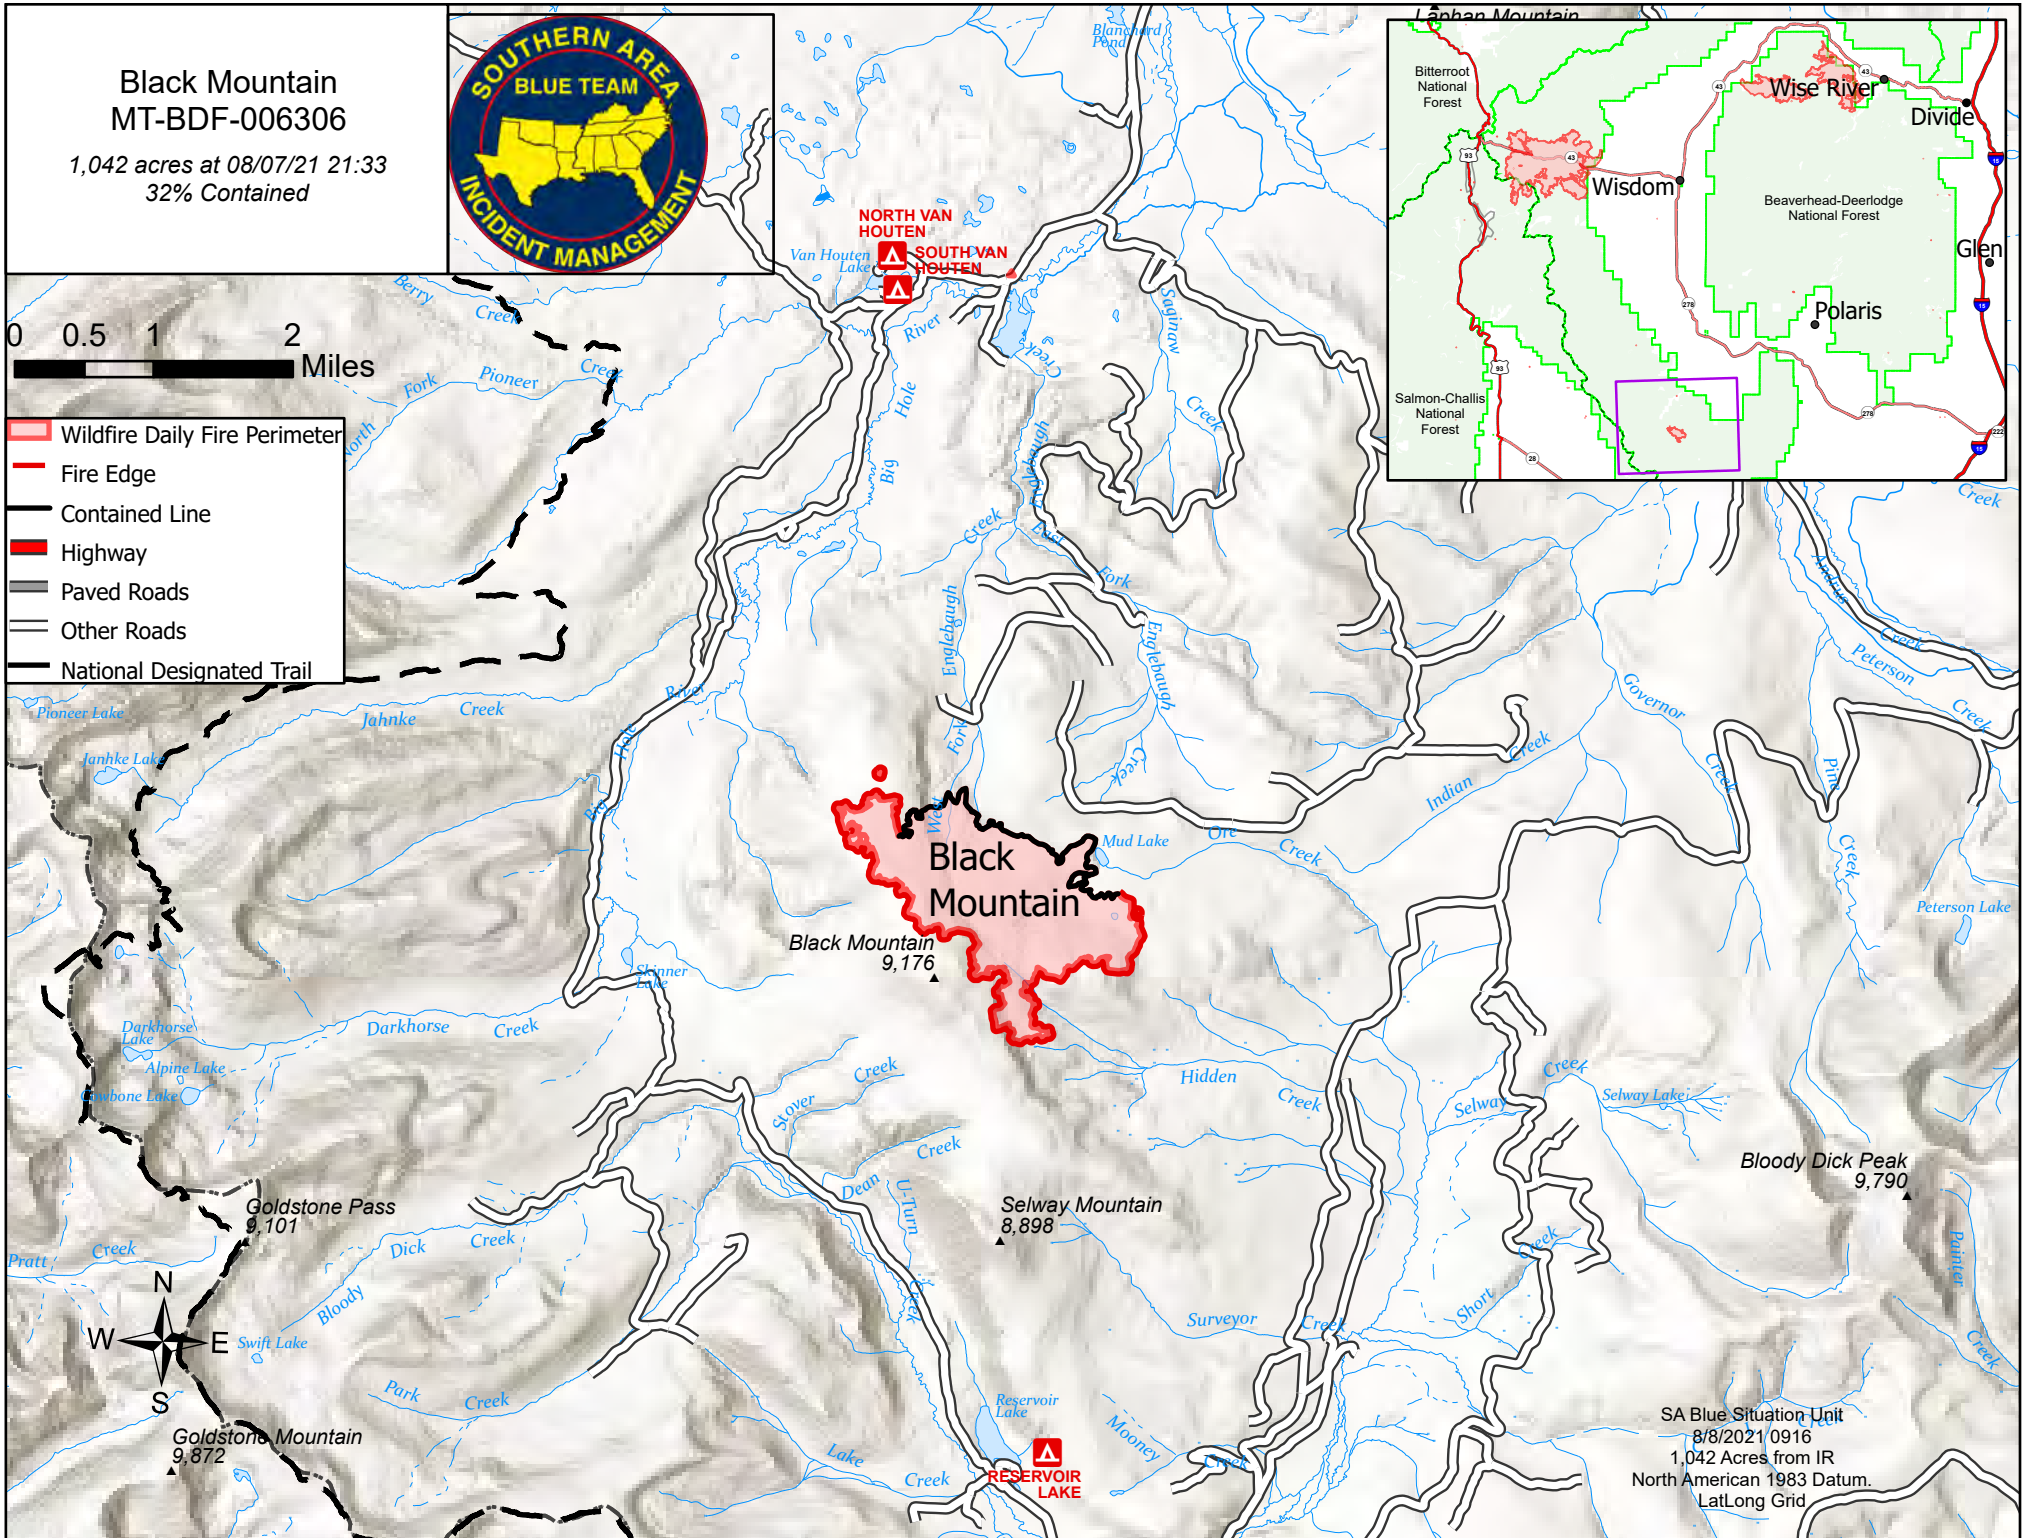

Black Mountain MT-BDF-006306

1,042 acres at 08/07/21 21:33
32% Contained

0 0.5 1 2 Miles

- Wildfire Daily Fire Perimeter
- Fire Edge
- Contained Line
- Highway
- Paved Roads
- Other Roads
- National Designated Trail

SA Blue Situation Unit
8/8/2021 0916
1,042 Acres from IR
North American 1983 Datum.
LatLong Grid