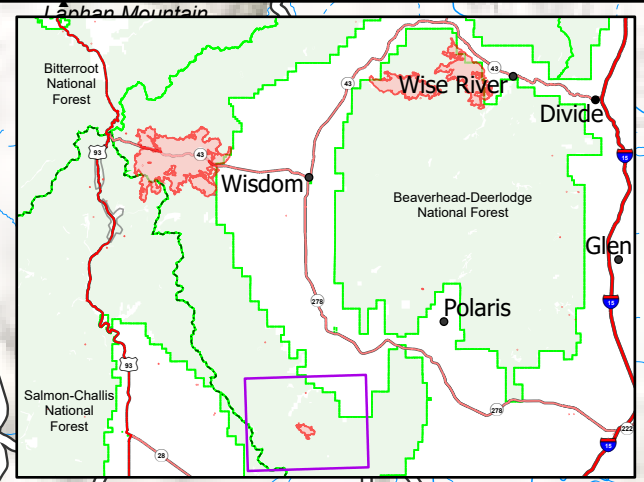

Black Mountain MT-BDF-006306

1,042 acres at 08/07/21 21:33
32% Contained

0 0.5 1 2 Miles

- Wildfire Daily Fire Perimeter
- Fire Edge
- Contained Line
- Highway
- Paved Roads
- Other Roads
- National Designated Trail

SA Blue Situation Unit
8/8/2021 0916
1,042 Acres from IR
North American 1983 Datum.
LatLong Grid