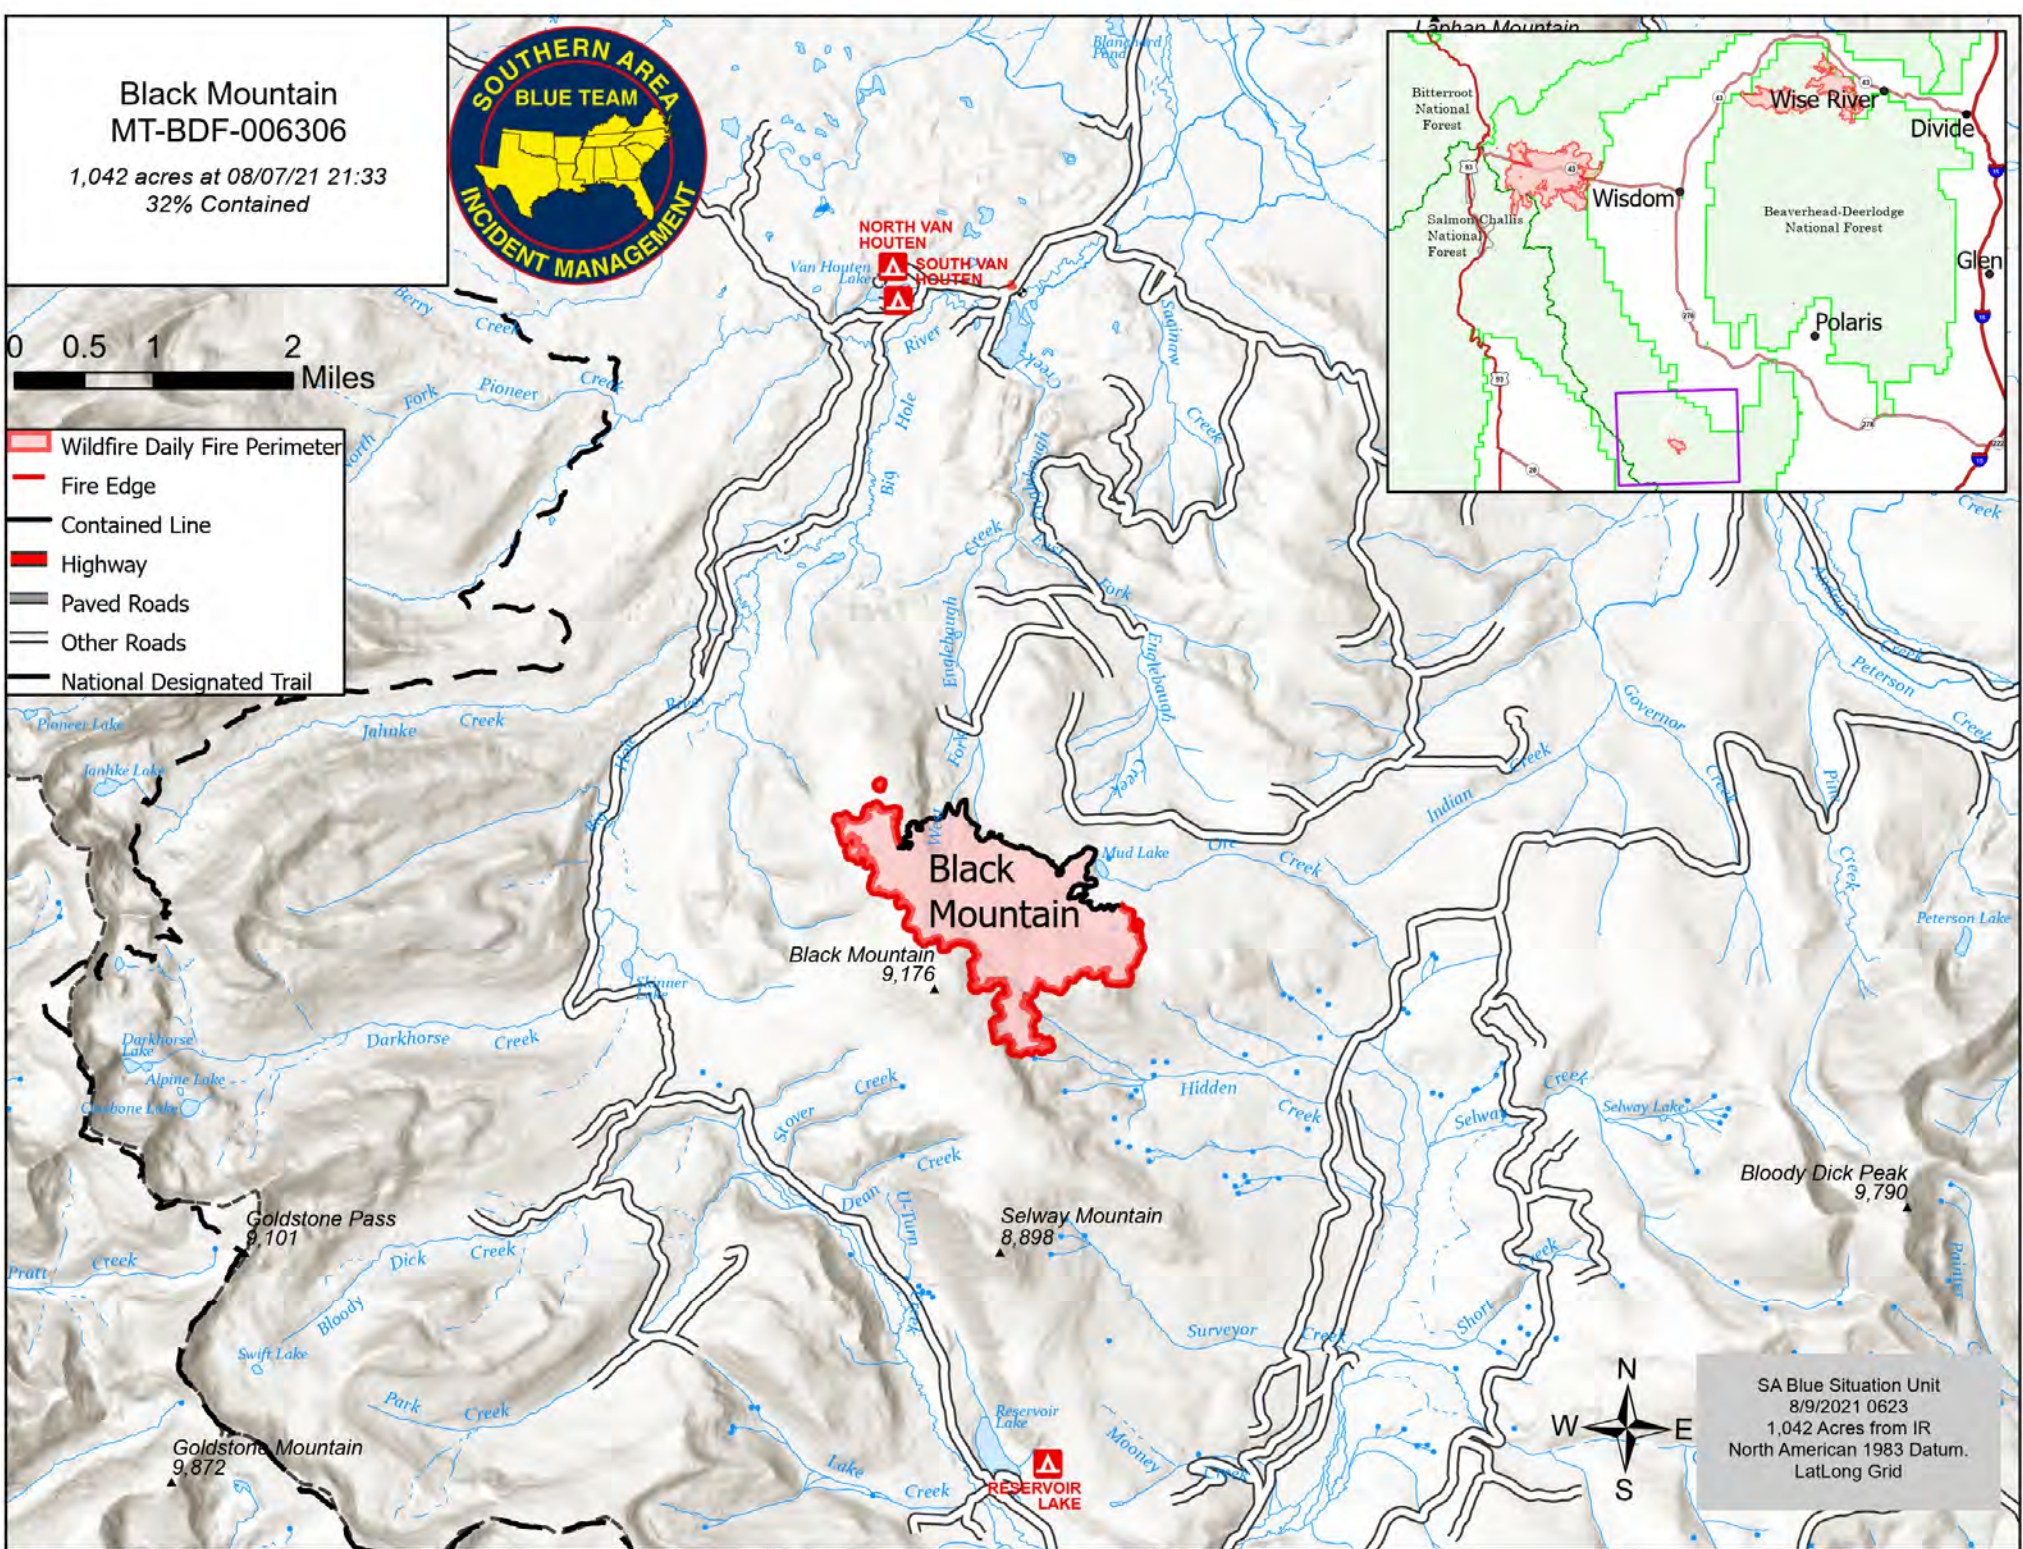

# Black Mountain MT-BDF-006306

1,042 acres at 08/07/21 21:33  
32% Contained

0 0.5 1 2 Miles

- Wildfire Daily Fire Perimeter
- Fire Edge
- Contained Line
- Highway
- Paved Roads
- Other Roads
- National Designated Trail

SA Blue Situation Unit  
8/9/2021 0623  
1,042 Acres from IR  
North American 1983 Datum.  
Lat/Long Grid