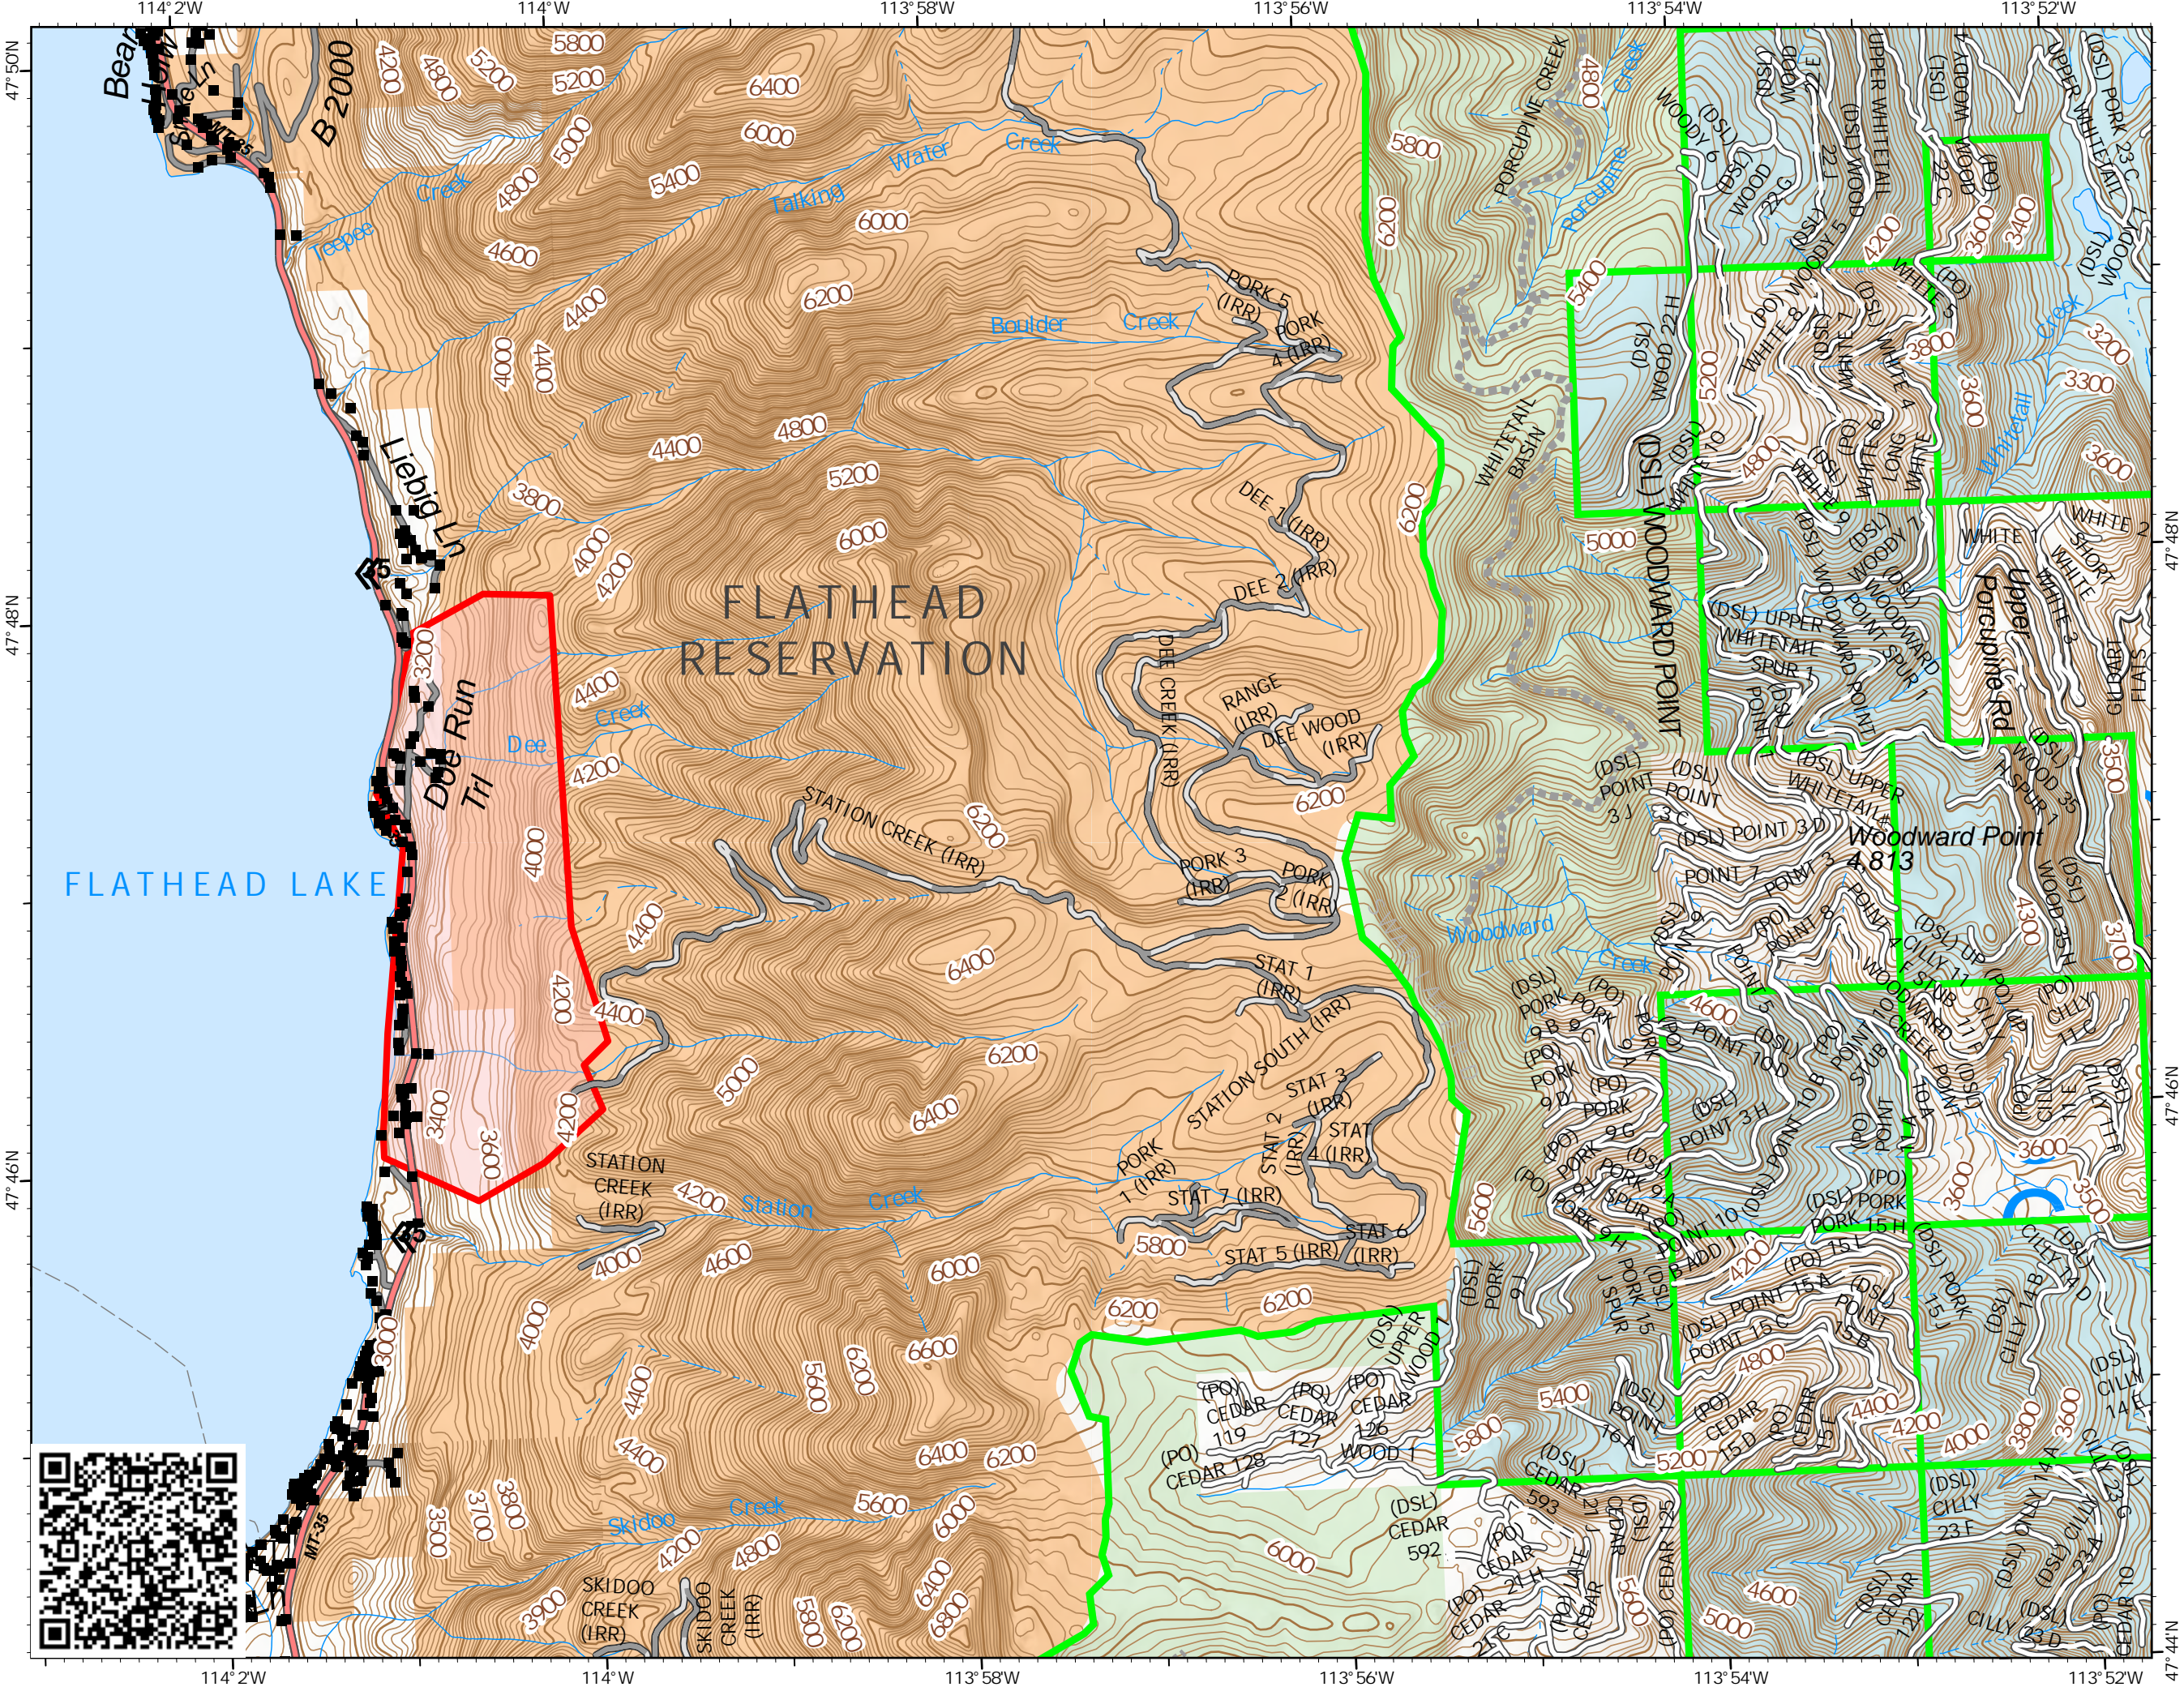

Operations

Boulder 2700
MT-FHA-000157
08/02/2021

1,134 acres at 08/01/2021
Acres from GPS

- Structures
- Wildfire Daily Fire Perimeter
- Paved Roads
- Dirt (Not Paved)
- Forest Service Land
- State Lands
- Tribal Lands

NR Team 4
8/1/2021 2333
North American 1983 Datum. LatLong Grid